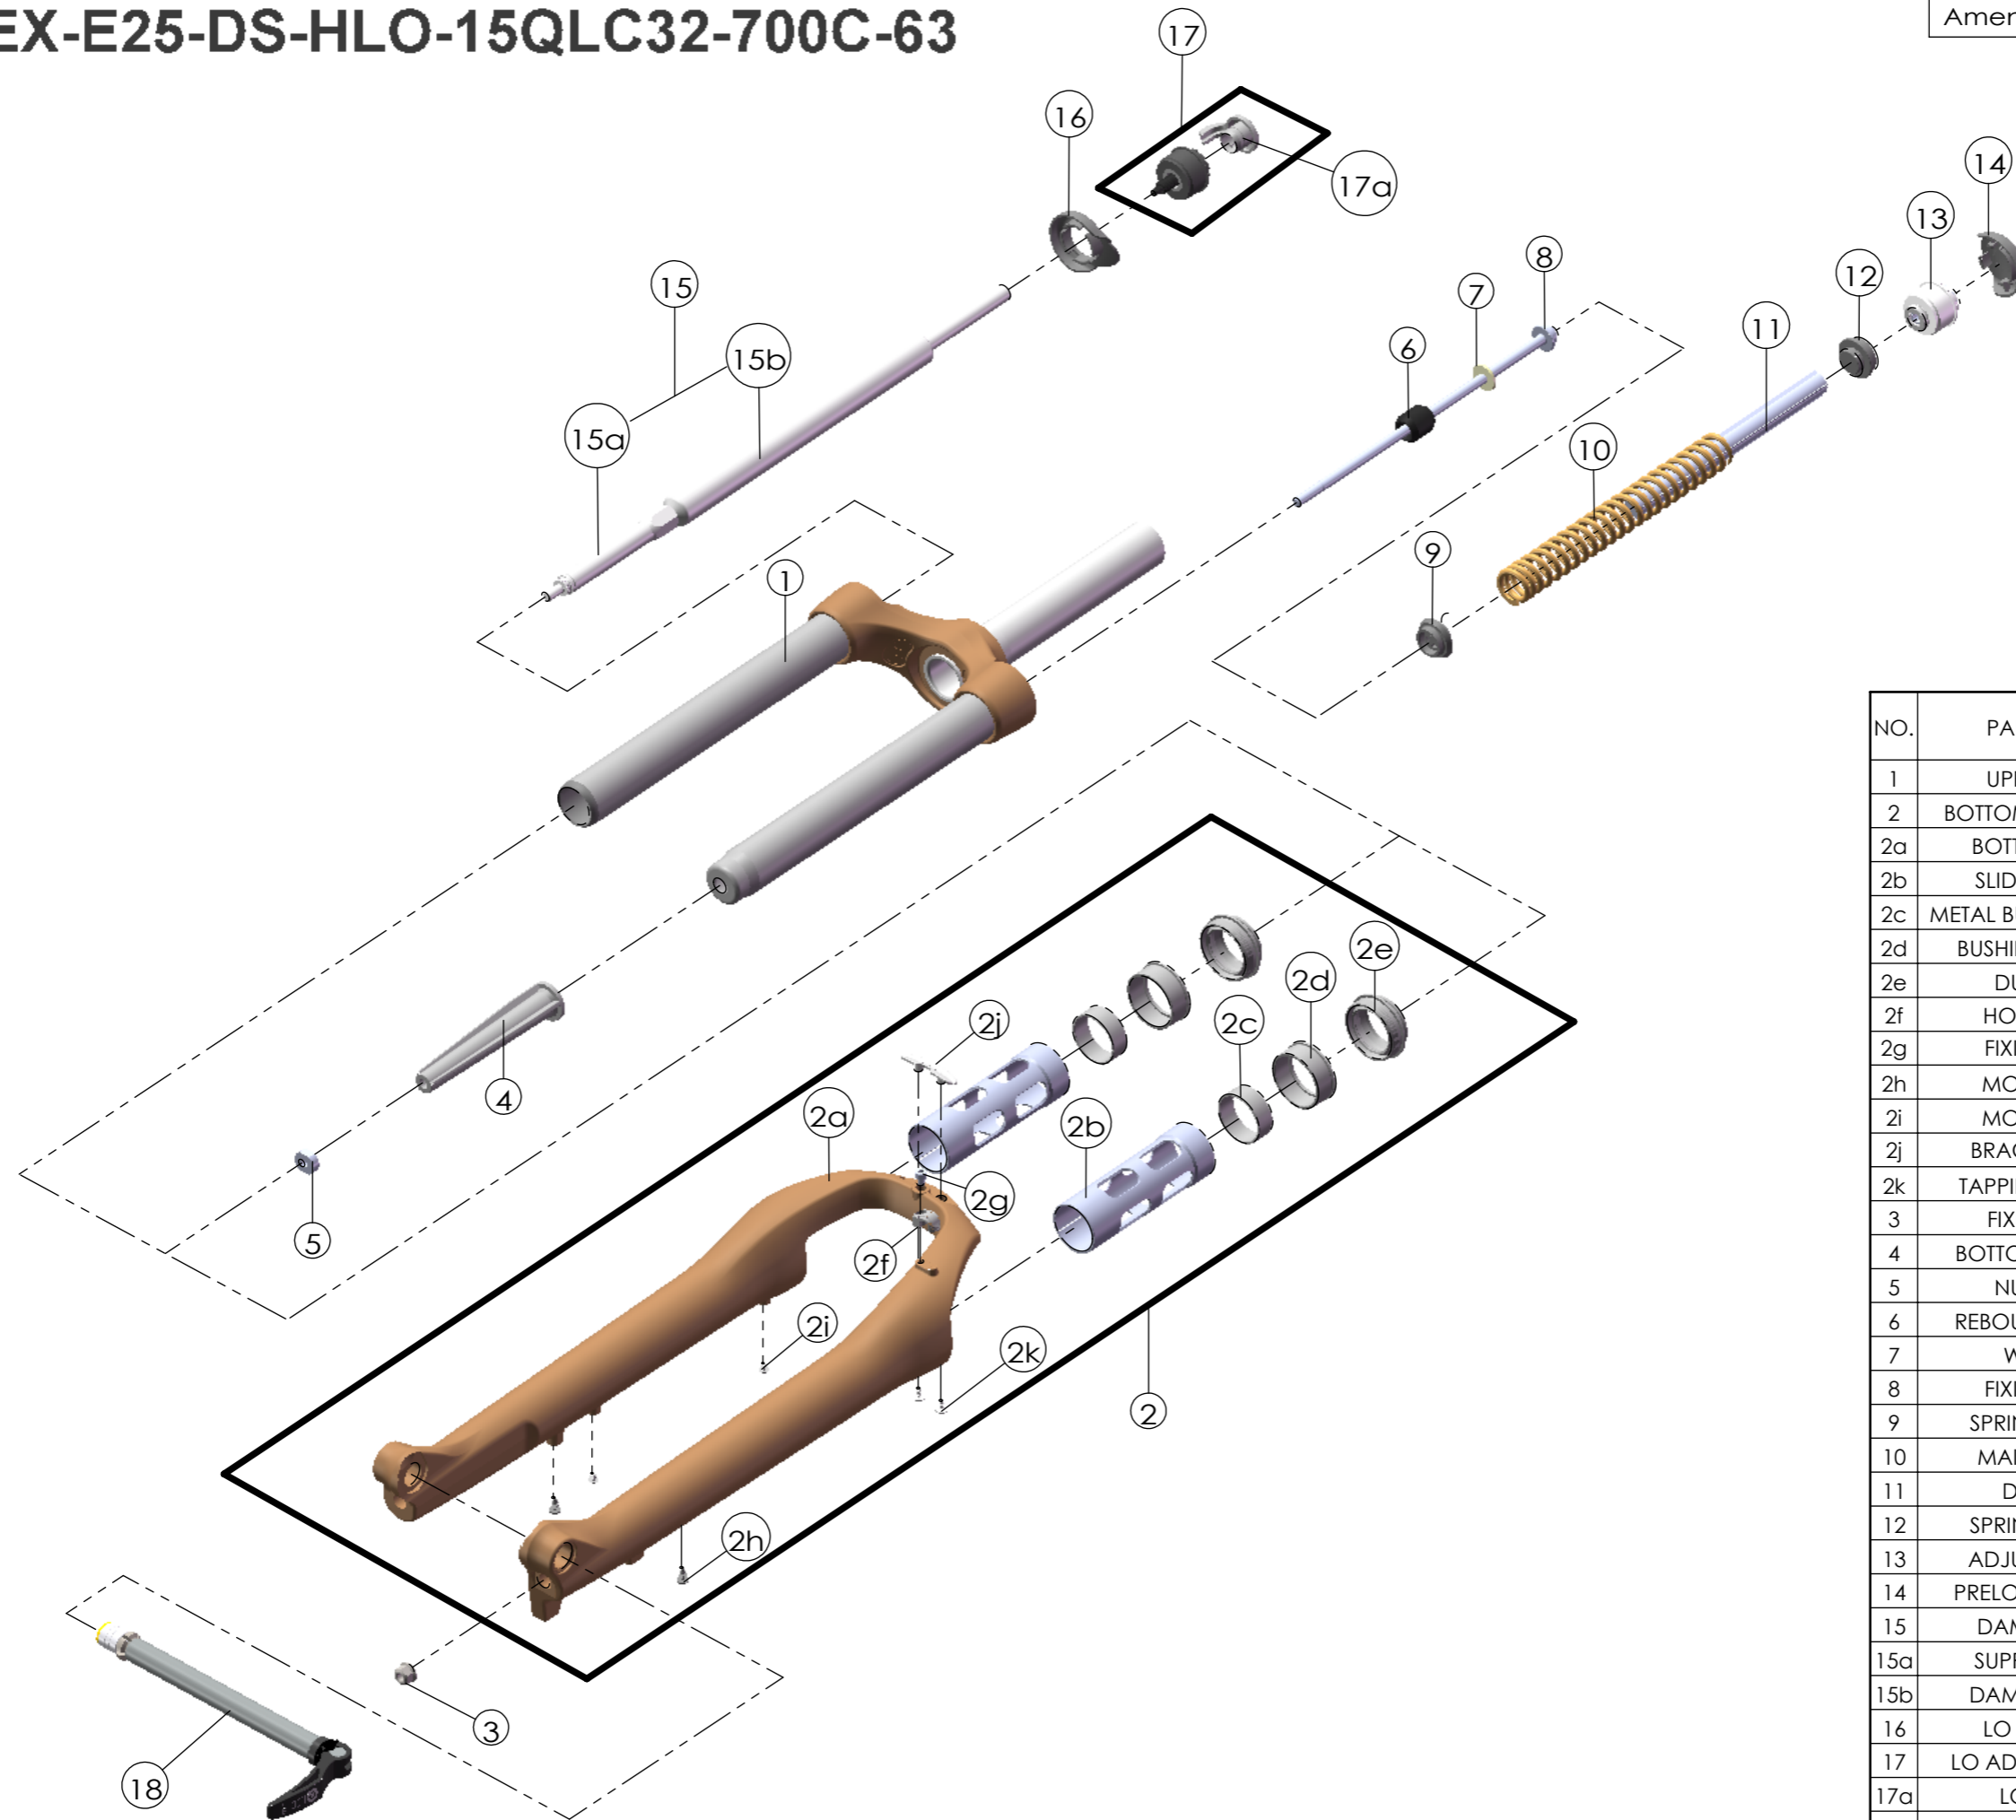

Date	2017.3.2	Version	2
Amended	2017.5.19		

NO.	PART NAME	PART CODE	QTY.
			63
1	UPPER ASSY	FKZ071-01	1
2	BOTTOM CASE ASSY	FKZ101-10	1
2a	BOTTOM CASE	FPB432	1
2b	SLIDER SLEEVE	FEG392	2
2c	METAL BUSHING UPPER	FEE114	2
2d	BUSHING SPACER	FEG396	2
2e	DUST SEAL	FAA070-10	2
2f	HOSE GUIDE	FEG166	1
2g	FIXING BOLT	FSB153	1
2h	MOUNT CAP	FAA199	2
2i	MOUNT CAP	FAA199-10	2
2j	BRACE COVER	FEE716	1
2k	TAPPING SCREW	FSB114-20	2
3	FIXING NUT	FSN023	1
4	BOTTOM STOPPER	FEG262	1
5	NUT PLATE	FSN025	1
6	REBOUND RUBBER	FEP086-10	1
7	WASHER	FSW003	1
8	FIXING BOLT	FSB159-07	1
9	SPRING GUIDE	FEG254	1
10	MAIN SPRING	FEP693	1
11	DAMPER	FEP262-95	1
12	SPRING GUIDE	FEG253	1
13	ADJUSTER ASSY	FKE213-12	1
14	PRELOAD COVER	FEG259	1
15	DAMPER UNIT	FUN050-13	1
15a	SUPPORT TUBE	FEE847-10	1
15b	DAMPER BODY	FUN050-00	1
16	LO TOP CAP	FEG258	1
17	LO ADJUST SYSTEM	FKE028-66	1
17a	LO KNOB	FEG246	1
18	15QLC32-110 AXLE SET	FKA069-25	1