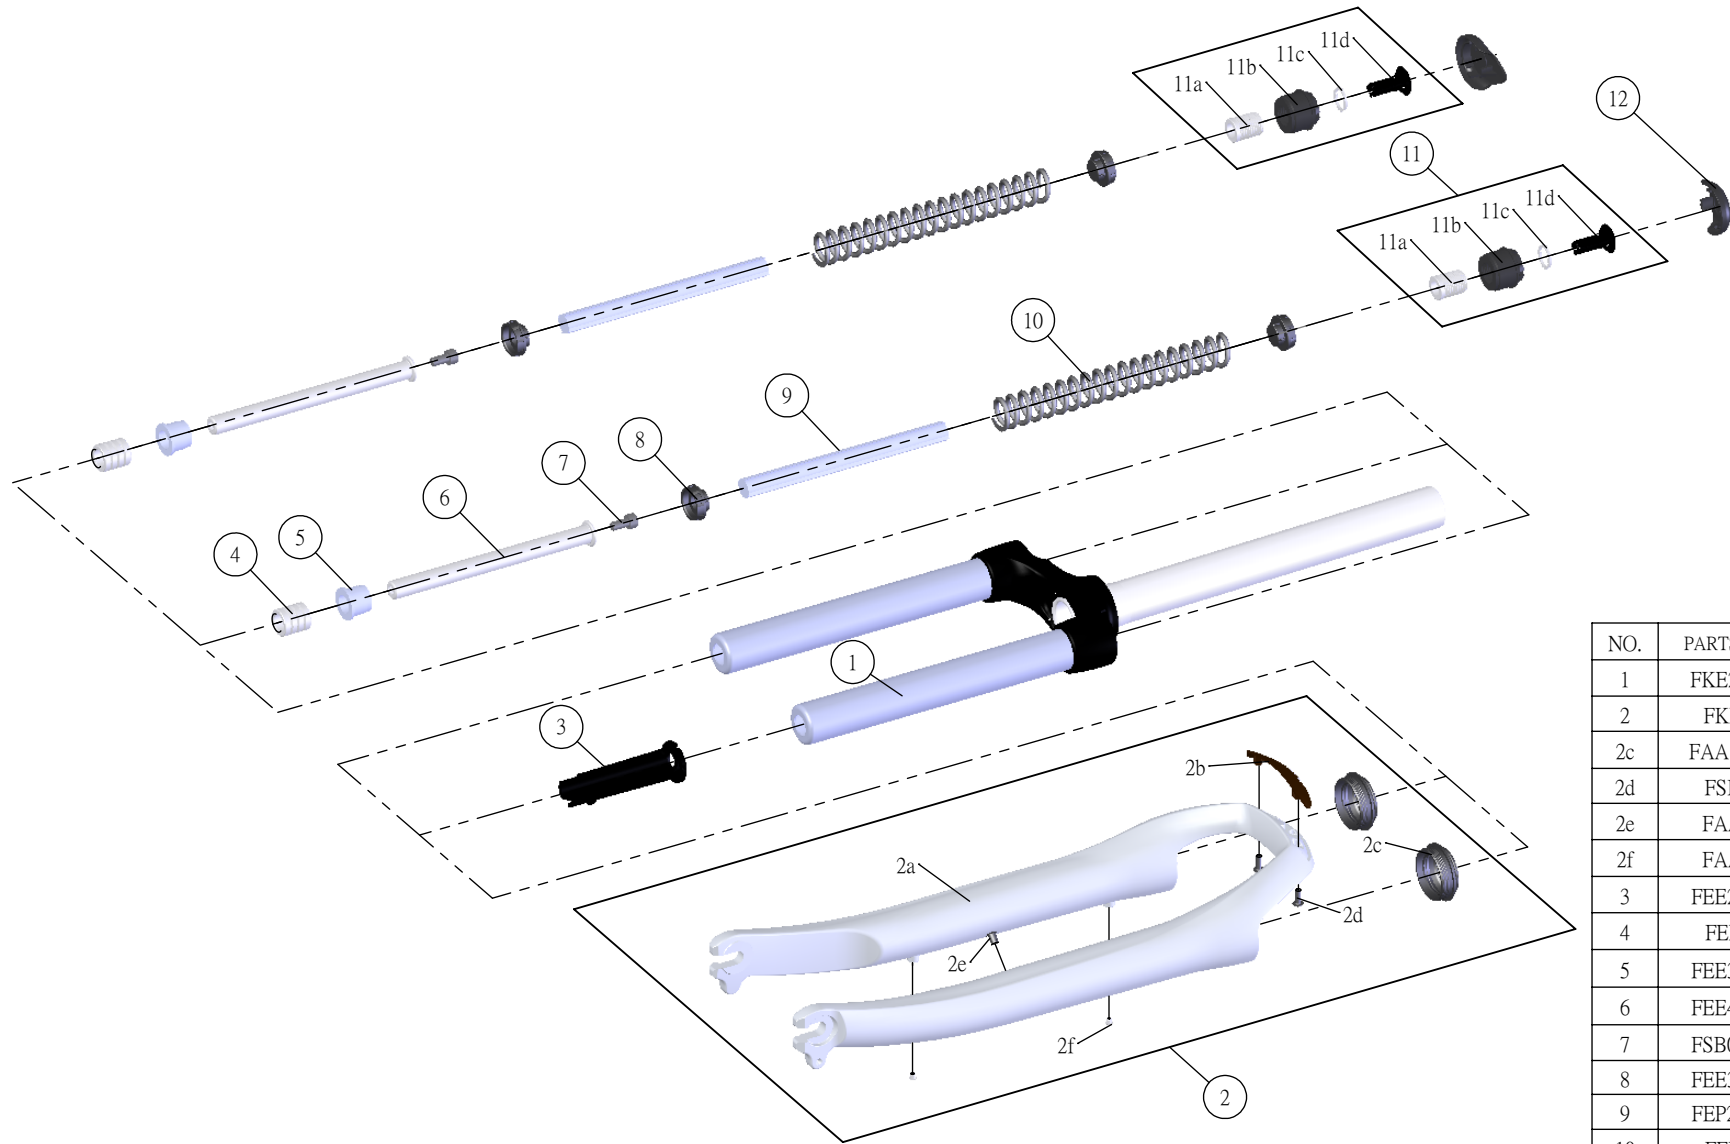

SUNTOUR

SF12-CR9R-D-700-45

Date	2013.10.02	Version	1
Amended			

NO.	PARTS CODE	PARTS NAME	QT
1	FKE222-40	UPPER ASSY	1
2	FKE495	BOTTOM CASE ASSY	1
2c	FAA125-40	DUST SEAL	2
2d	FSB124	TAPPING SCREW	2
2e	FAA089	MOUNT CAP (M6)	2
2f	FAA200	MOUNT CAP(M4)	2
3	FEE241-01	BOTTOM STOPPER	2
4	FEP224	REBOUND RUBBER	2
5	FEE370-01	REBOUND SPACER	2
6	FEE474-09	SUPPORT TUBE	2
7	FSB062-02	FIXING BOLT	2
8	FEE389-40	SPRING GUIDE	4
9	FEP262-70	DAMPER	2
10	FEP441	MAIN SPRING	2
11	FKE213-00	ADJUSTER ASSY	2
11b	FEE810-00	ADJUST CAP	2
12	FEE813-00	PRELOAD COVER	2