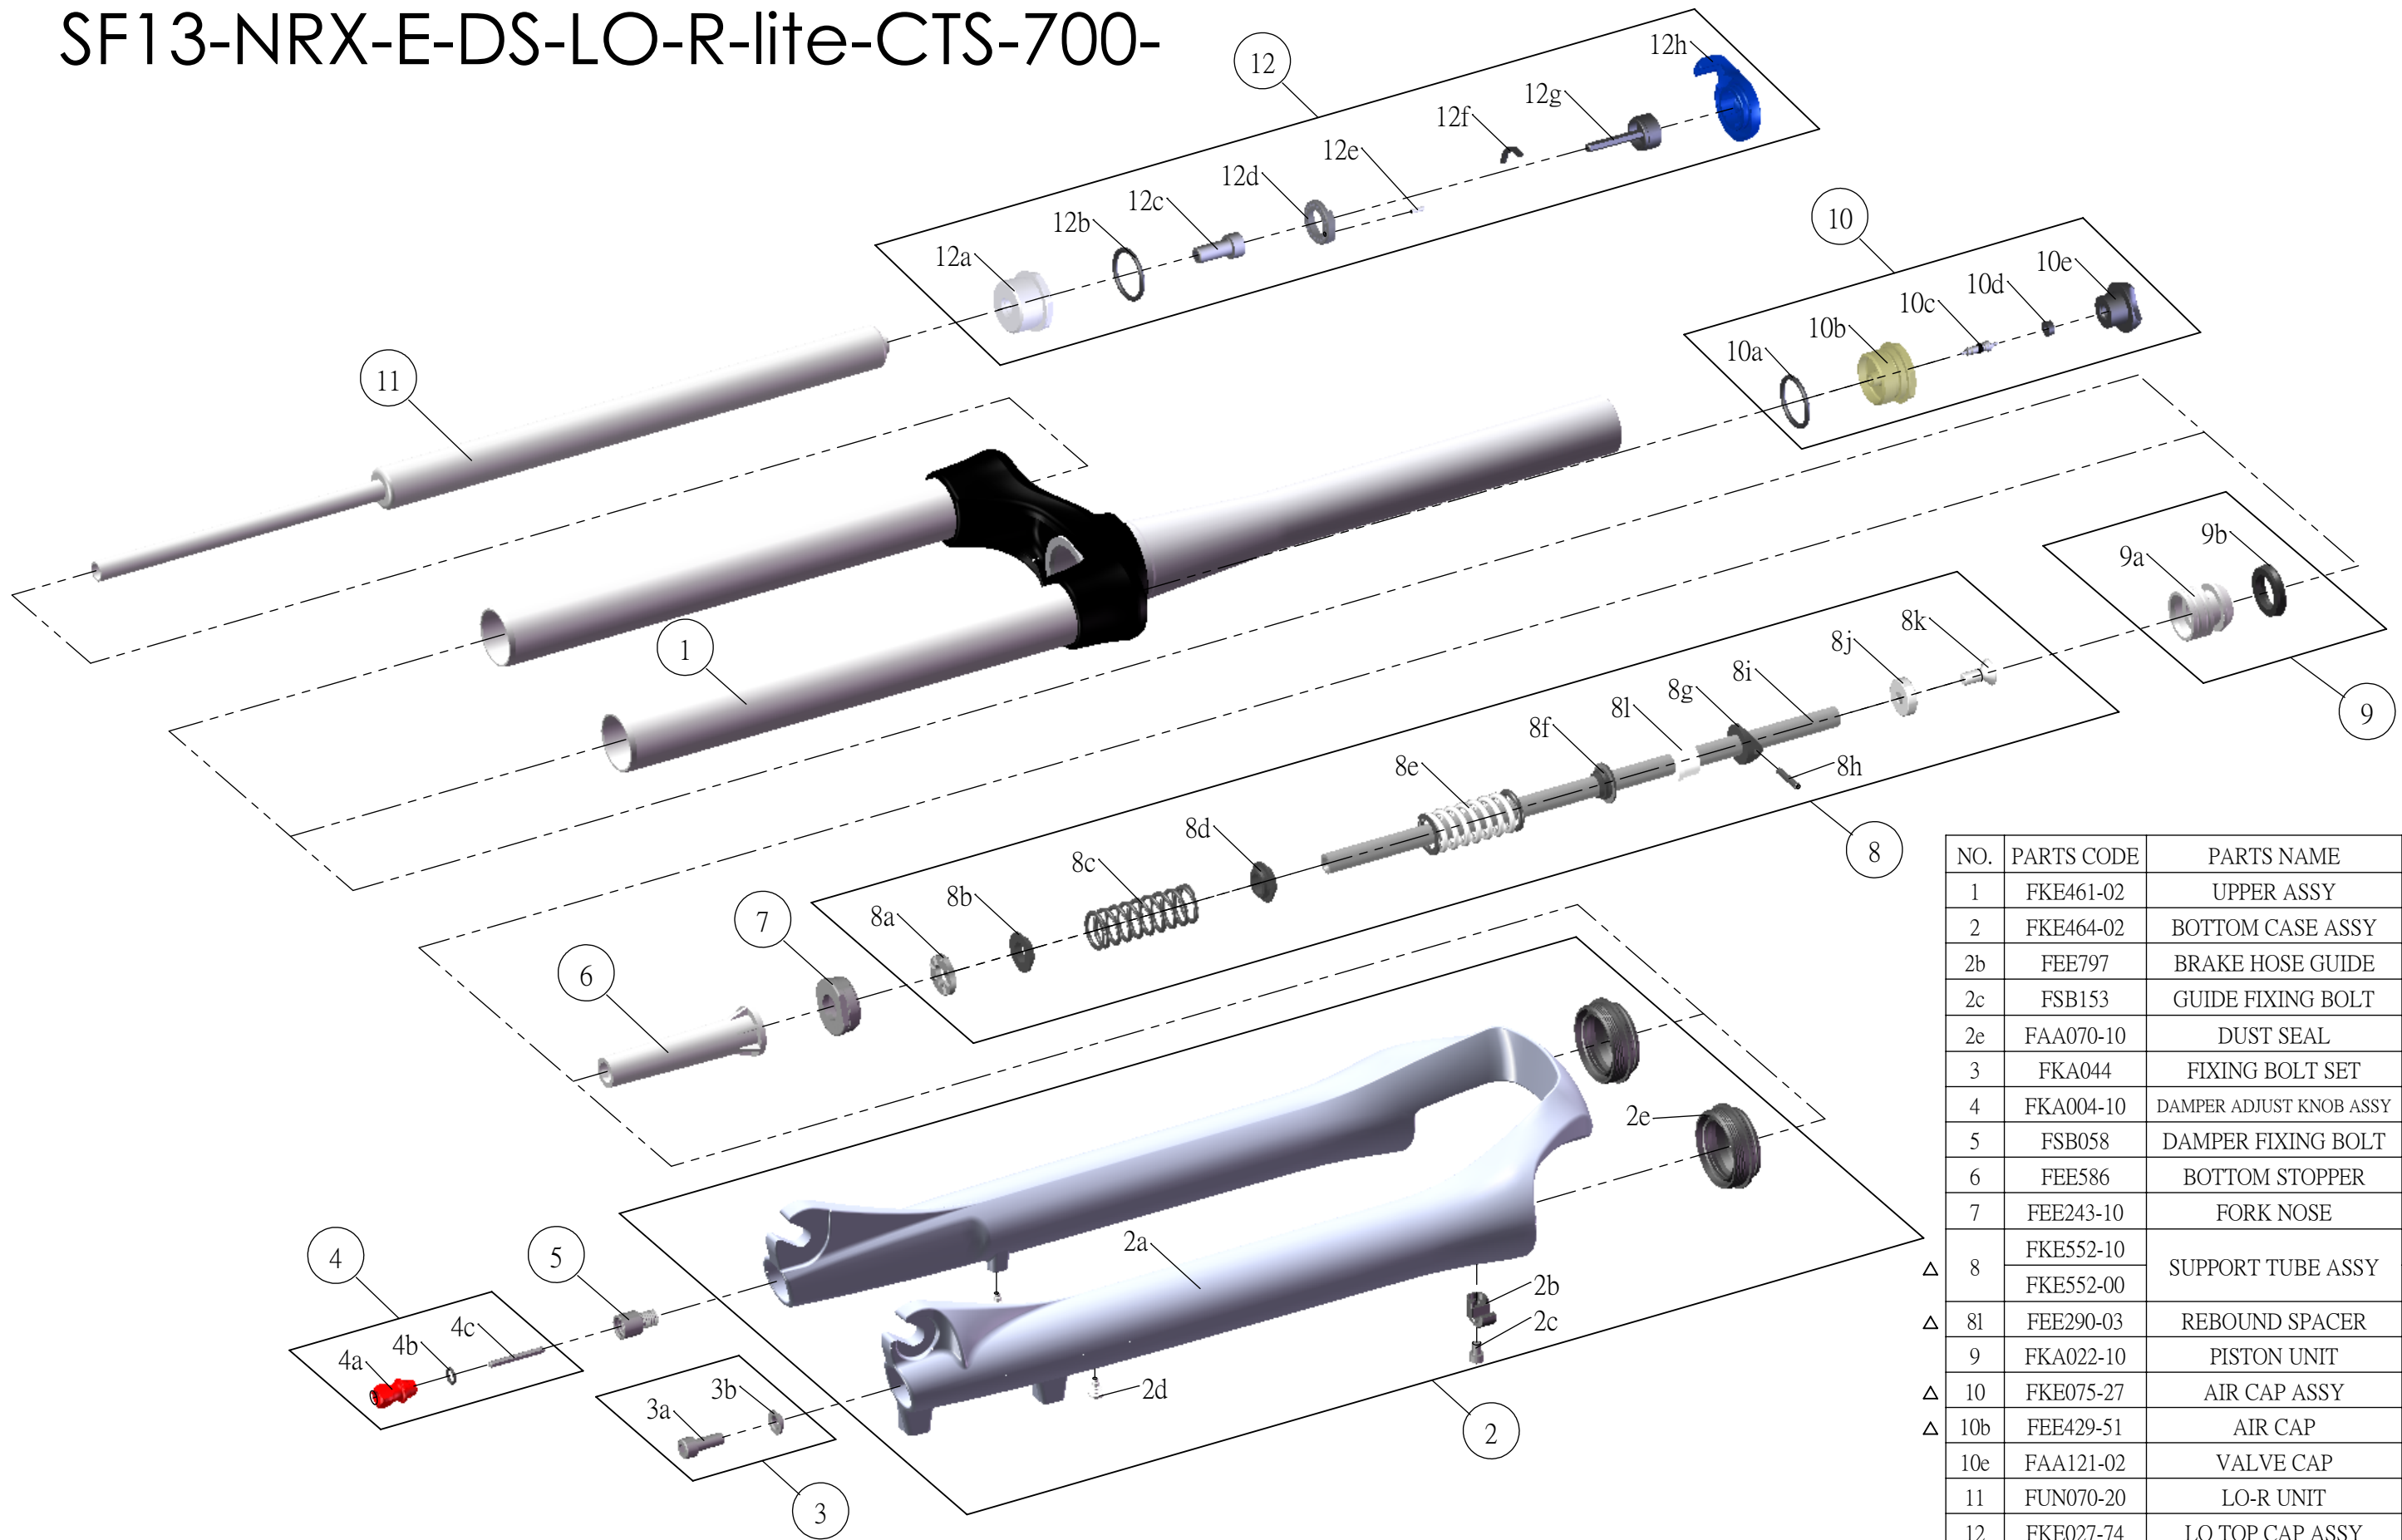

SF SUNTOUR

SF13-NRX-E-DS-LO-R-lite-CTS-700-

NO.	PARTS CODE	PARTS NAME	63	75	QT
1	FKE461-02	UPPER ASSY	*	*	1
2	FKE464-02	BOTTOM CASE ASSY	*	*	1
2b	FEE797	BRAKE HOSE GUIDE	*	*	1
2c	FSB153	GUIDE FIXING BOLT	*	*	1
2e	FAA070-10	DUST SEAL	*	*	2
3	FKA044	FIXING BOLT SET	*	*	1
4	FKA004-10	DAMPER ADJUST KNOB ASSY	*	*	1
5	FSB058	DAMPER FIXING BOLT	*	*	1
6	FEE586	BOTTOM STOPPER	*	*	1
7	FEE243-10	FORK NOSE	*	*	1
8	FKE552-10	SUPPORT TUBE ASSY	*		1
	FKE552-00			*	1
8l	FEE290-03	REBOUND SPACER	*		1
9	FKA022-10	PISTON UNIT	*	*	1
10	FKE075-27	AIR CAP ASSY	*	*	1
10b	FEE429-51	AIR CAP	*	*	1
10e	FAA121-02	VALVE CAP	*	*	1
11	FUN070-20	LO-R UNIT	*	*	1
12	FKE027-74	LO TOP CAP ASSY	*	*	1
12a	FEE260-40	ADJUST CAP	*	*	1
12g	FKA066	ADJUST CORE ASSY	*	*	1
12h	FEE938	LOCKOUT KNOB	*	*	1