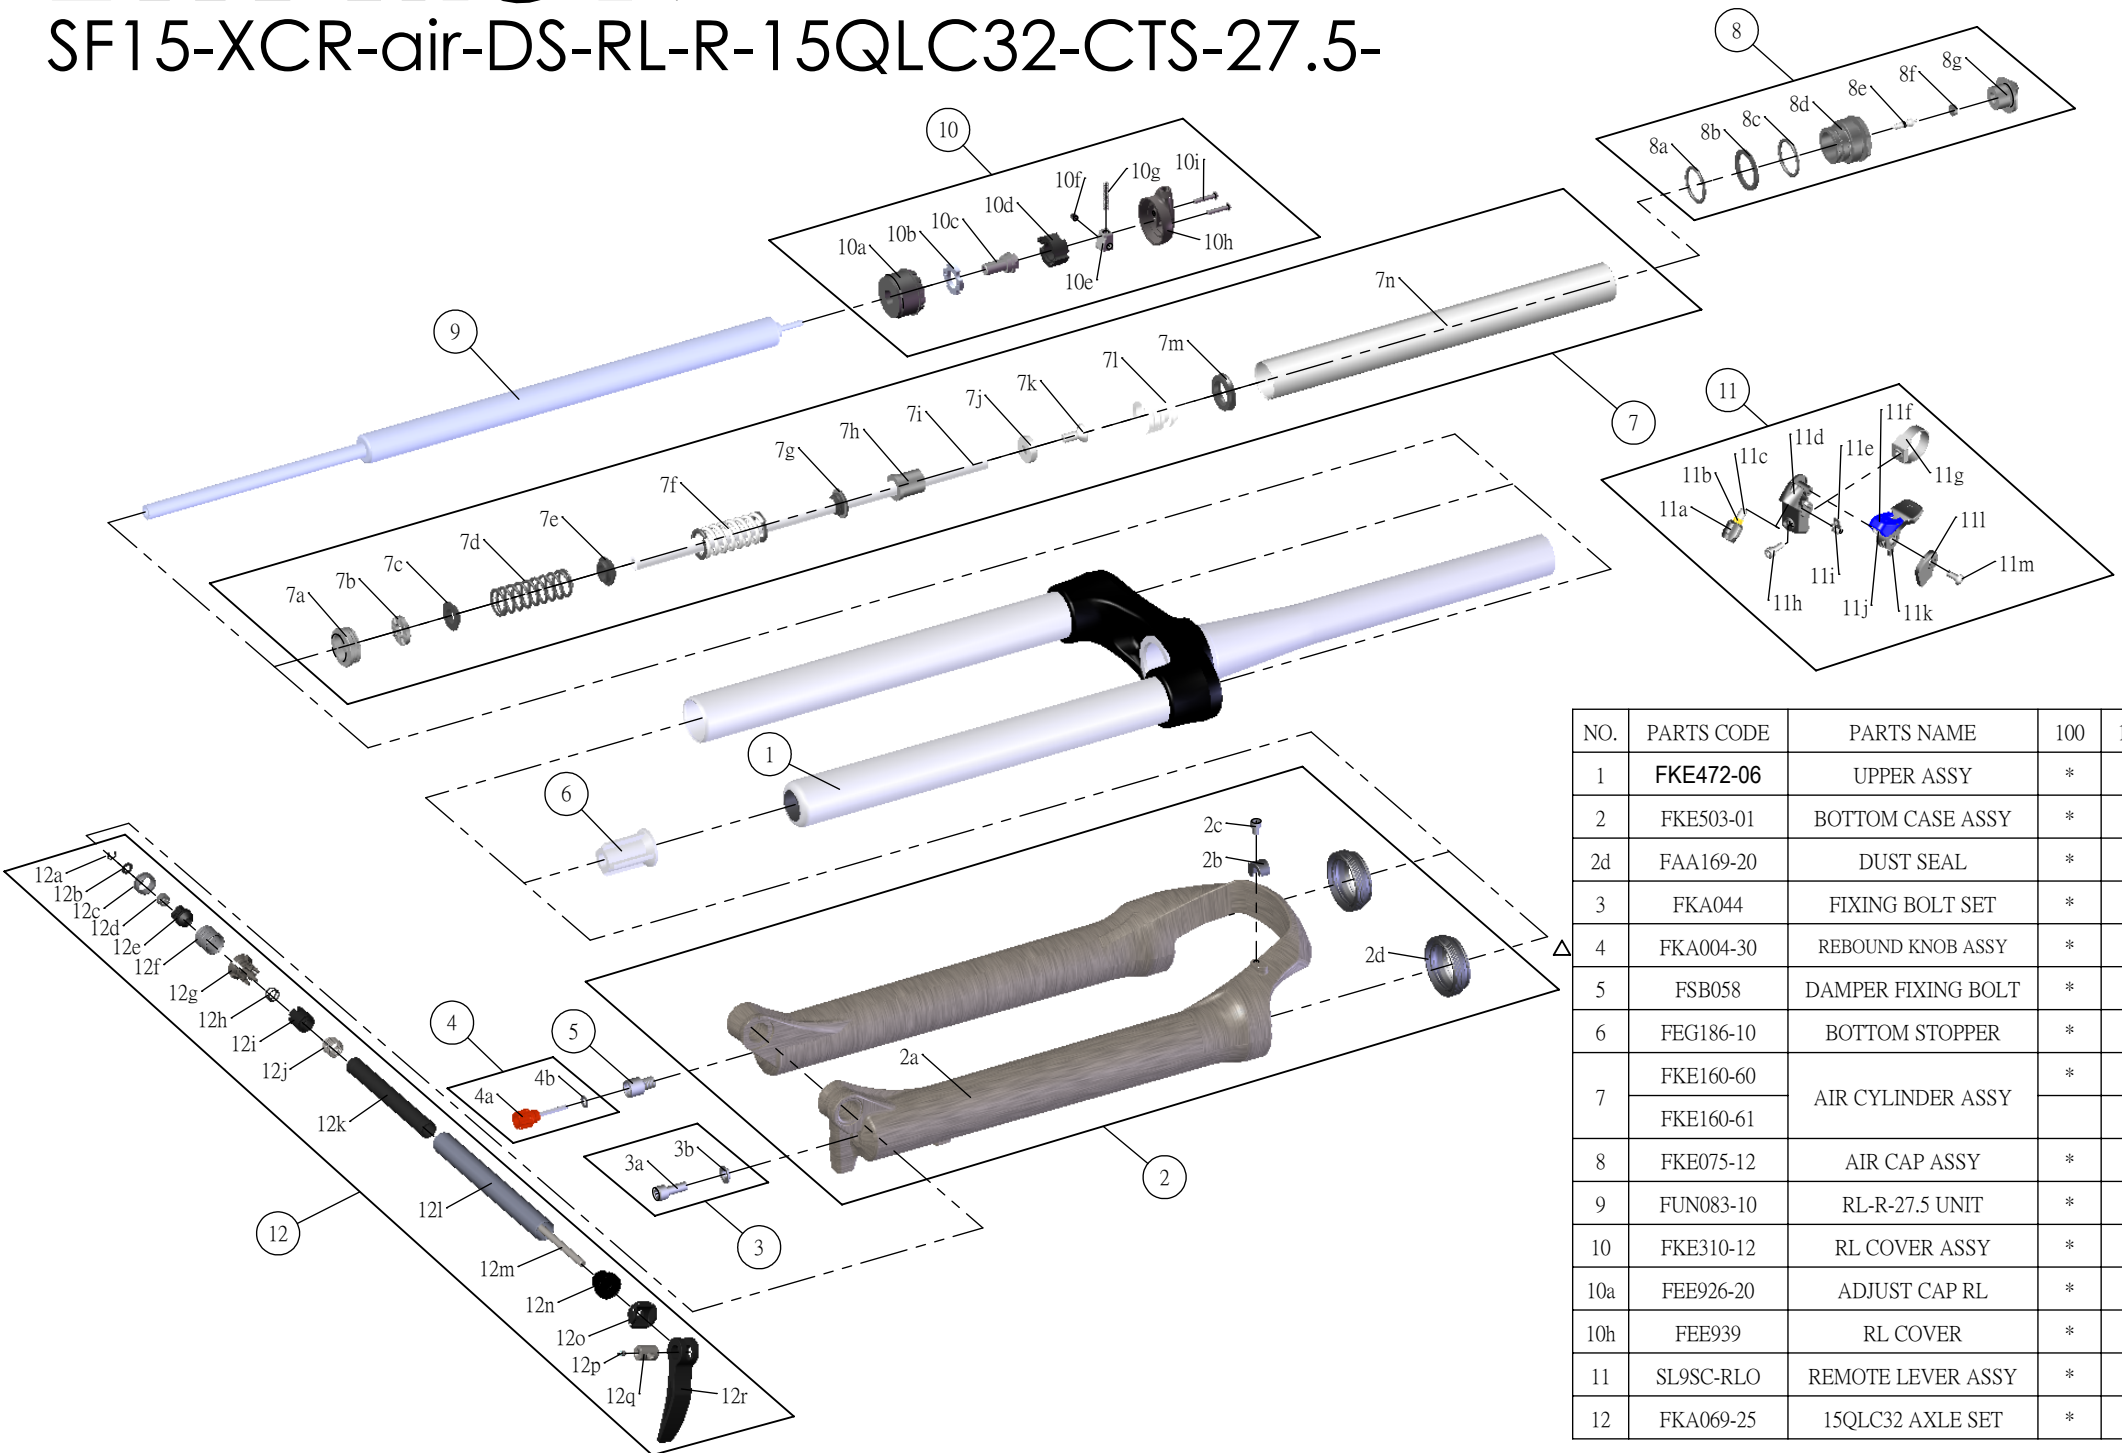

# SR SUNTOUR

## SF15-XCR-air-DS-RL-R-15QLC32-CTS-27.5-

Date	2014. 01. 16	Version	2
Amended	2014. 03. 07		

NO.	PARTS CODE	PARTS NAME	100	120	QT
1	FKE472-06	UPPER ASSY	*	*	1
2	FKE503-01	BOTTOM CASE ASSY	*	*	1
2d	FAA169-20	DUST SEAL	*	*	2
3	FKA044	FIXING BOLT SET	*	*	1
4	FKA004-30	REBOUND KNOB ASSY	*	*	1
5	FSB058	DAMPER FIXING BOLT	*	*	1
6	FEG186-10	BOTTOM STOPPER	*	*	1
7	FKE160-60	AIR CYLINDER ASSY	*		1
	FKE160-61			*	1
8	FKE075-12	AIR CAP ASSY	*	*	1
9	FUN083-10	RL-R-27.5 UNIT	*	*	1
10	FKE310-12	RL COVER ASSY	*	*	1
10a	FEE926-20	ADJUST CAP RL	*	*	1
10h	FEE939	RL COVER	*	*	1
11	SL9SC-RLO	REMOTE LEVER ASSY	*	*	1
12	FKA069-25	15QLC32 AXLE SET	*	*	1