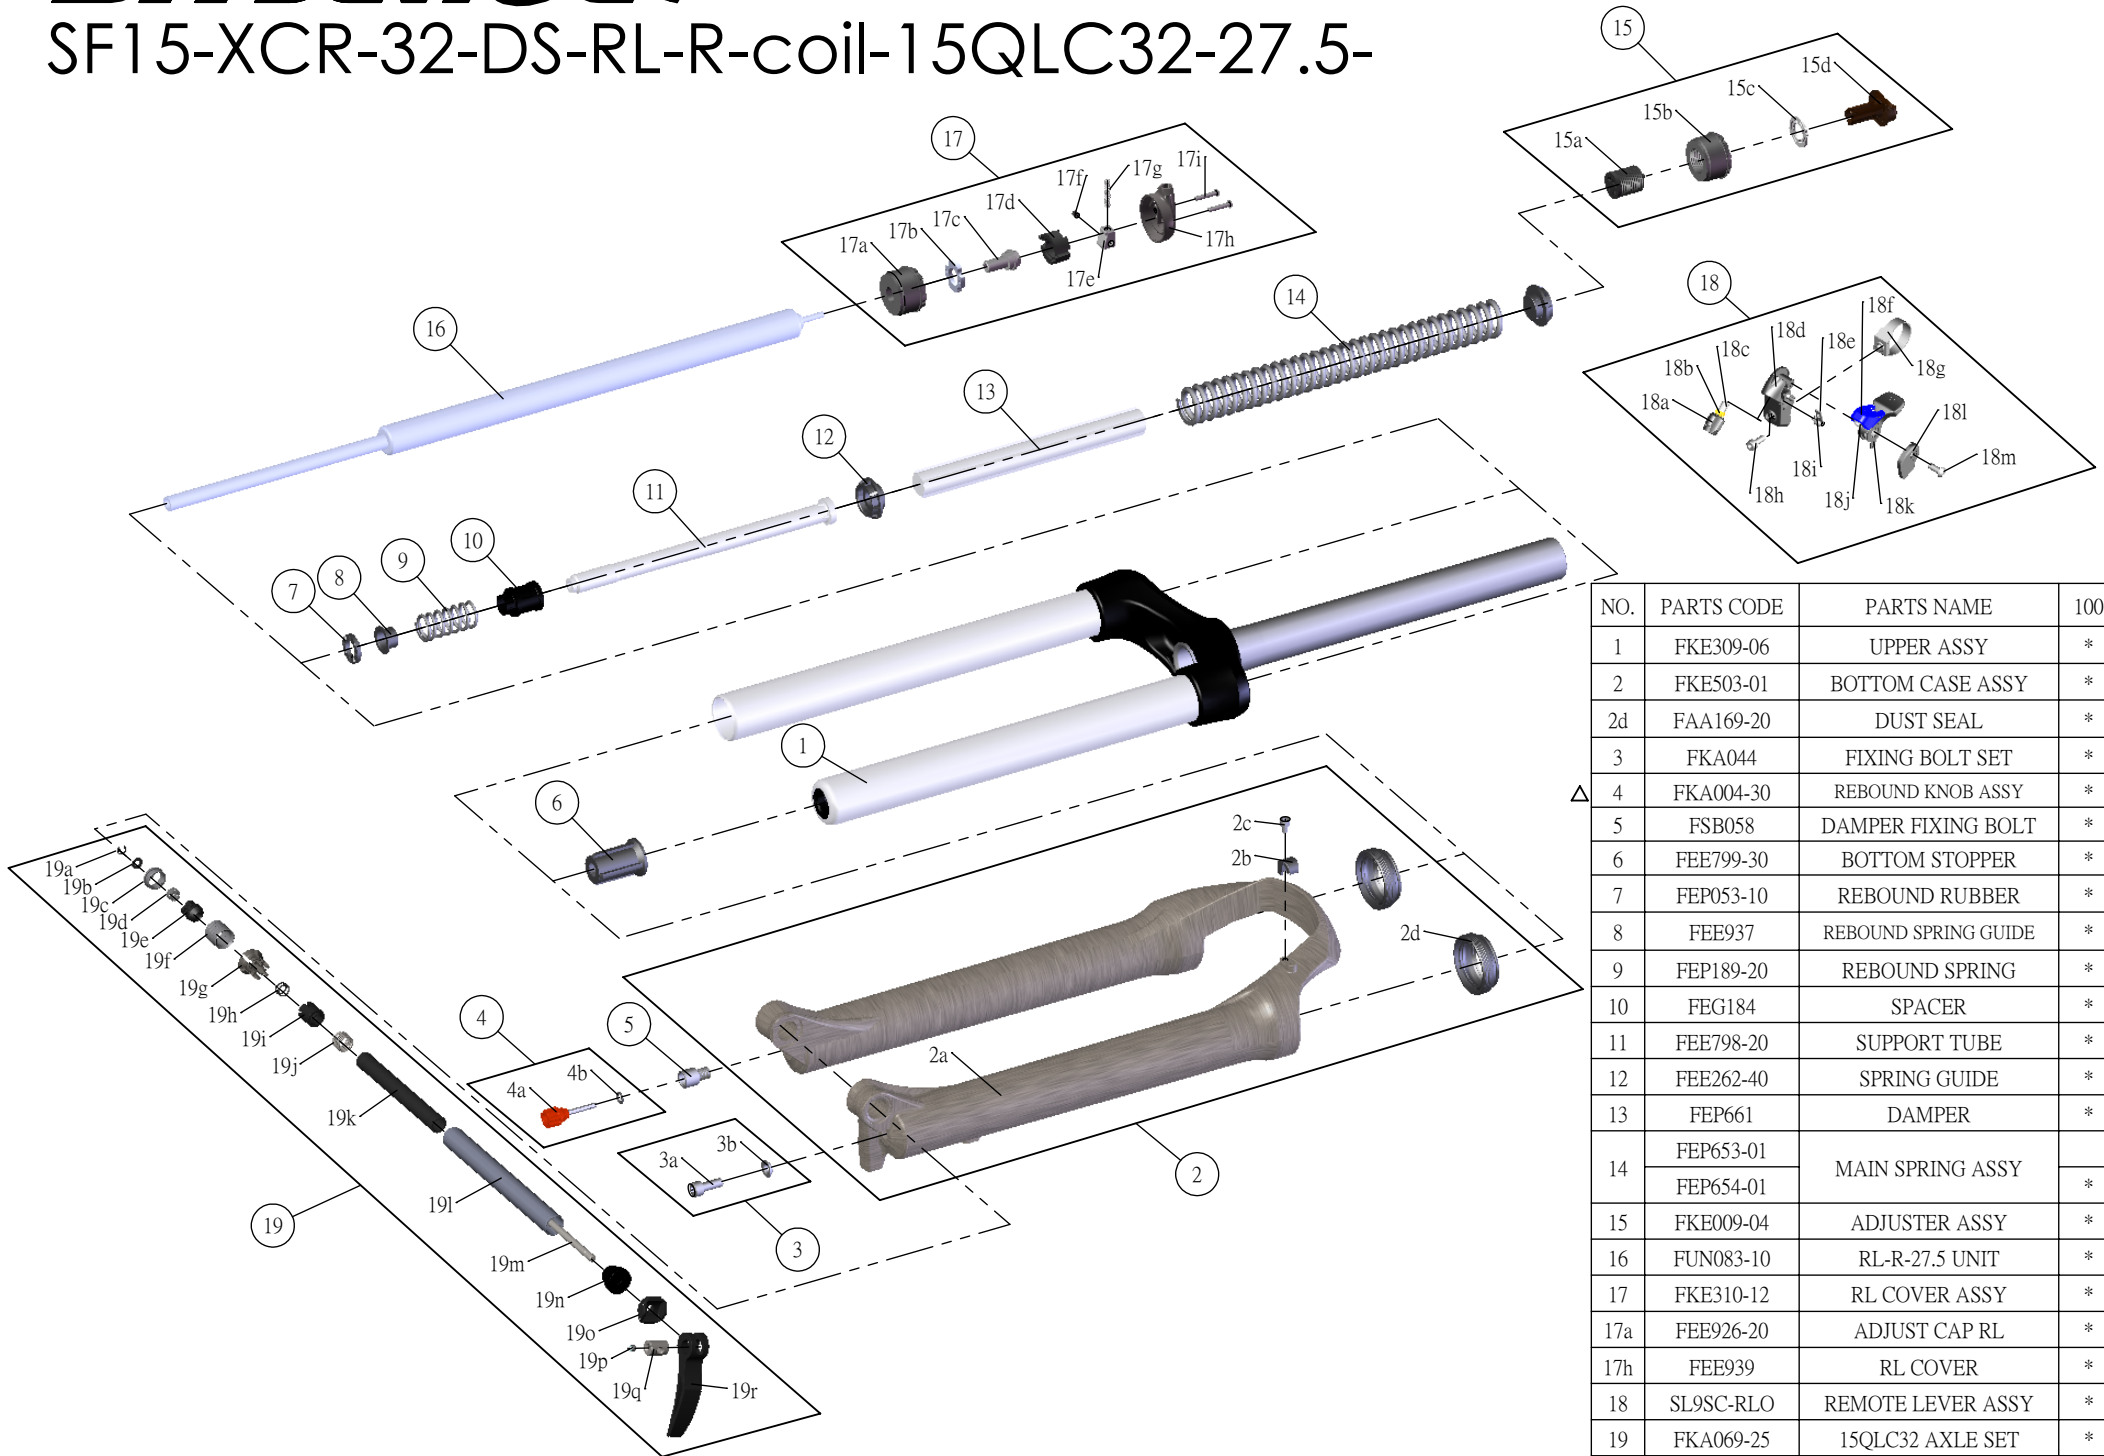

SR SUNTOUR

SF15-XCR-32-DS-RL-R-coil-15QLC32-27.5-

Date	2014. 01. 15	Version	2
Amended	2014. 03. 07		

NO.	PARTS CODE	PARTS NAME	100	120	QT
1	FKE309-06	UPPER ASSY	*	*	1
2	FKE503-01	BOTTOM CASE ASSY	*	*	1
2d	FAA169-20	DUST SEAL	*	*	2
3	FKA044	FIXING BOLT SET	*	*	1
4	FKA004-30	REBOUND KNOB ASSY	*	*	1
5	FSB058	DAMPER FIXING BOLT	*	*	1
6	FEE799-30	BOTTOM STOPPER	*	*	1
7	FEP053-10	REBOUND RUBBER	*	*	1
8	FEE937	REBOUND SPRING GUIDE	*	*	1
9	FEP189-20	REBOUND SPRING	*	*	1
10	FEG184	SPACER	*		1
11	FEE798-20	SUPPORT TUBE	*	*	1
12	FEE262-40	SPRING GUIDE	*	*	2
13	FEP661	DAMPER	*	*	1
14	FEP653-01	MAIN SPRING ASSY		*	1
	FEP654-01		*		1
15	FKE009-04	ADJUSTER ASSY	*	*	1
16	FUN083-10	RL-R-27.5 UNIT	*	*	1
17	FKE310-12	RL COVER ASSY	*	*	1
17a	FEE926-20	ADJUST CAP RL	*	*	1
17h	FEE939	RL COVER	*	*	1
18	SL9SC-RLO	REMOTE LEVER ASSY	*	*	1
19	FKA069-25	15QLC32 AXLE SET	*	*	1