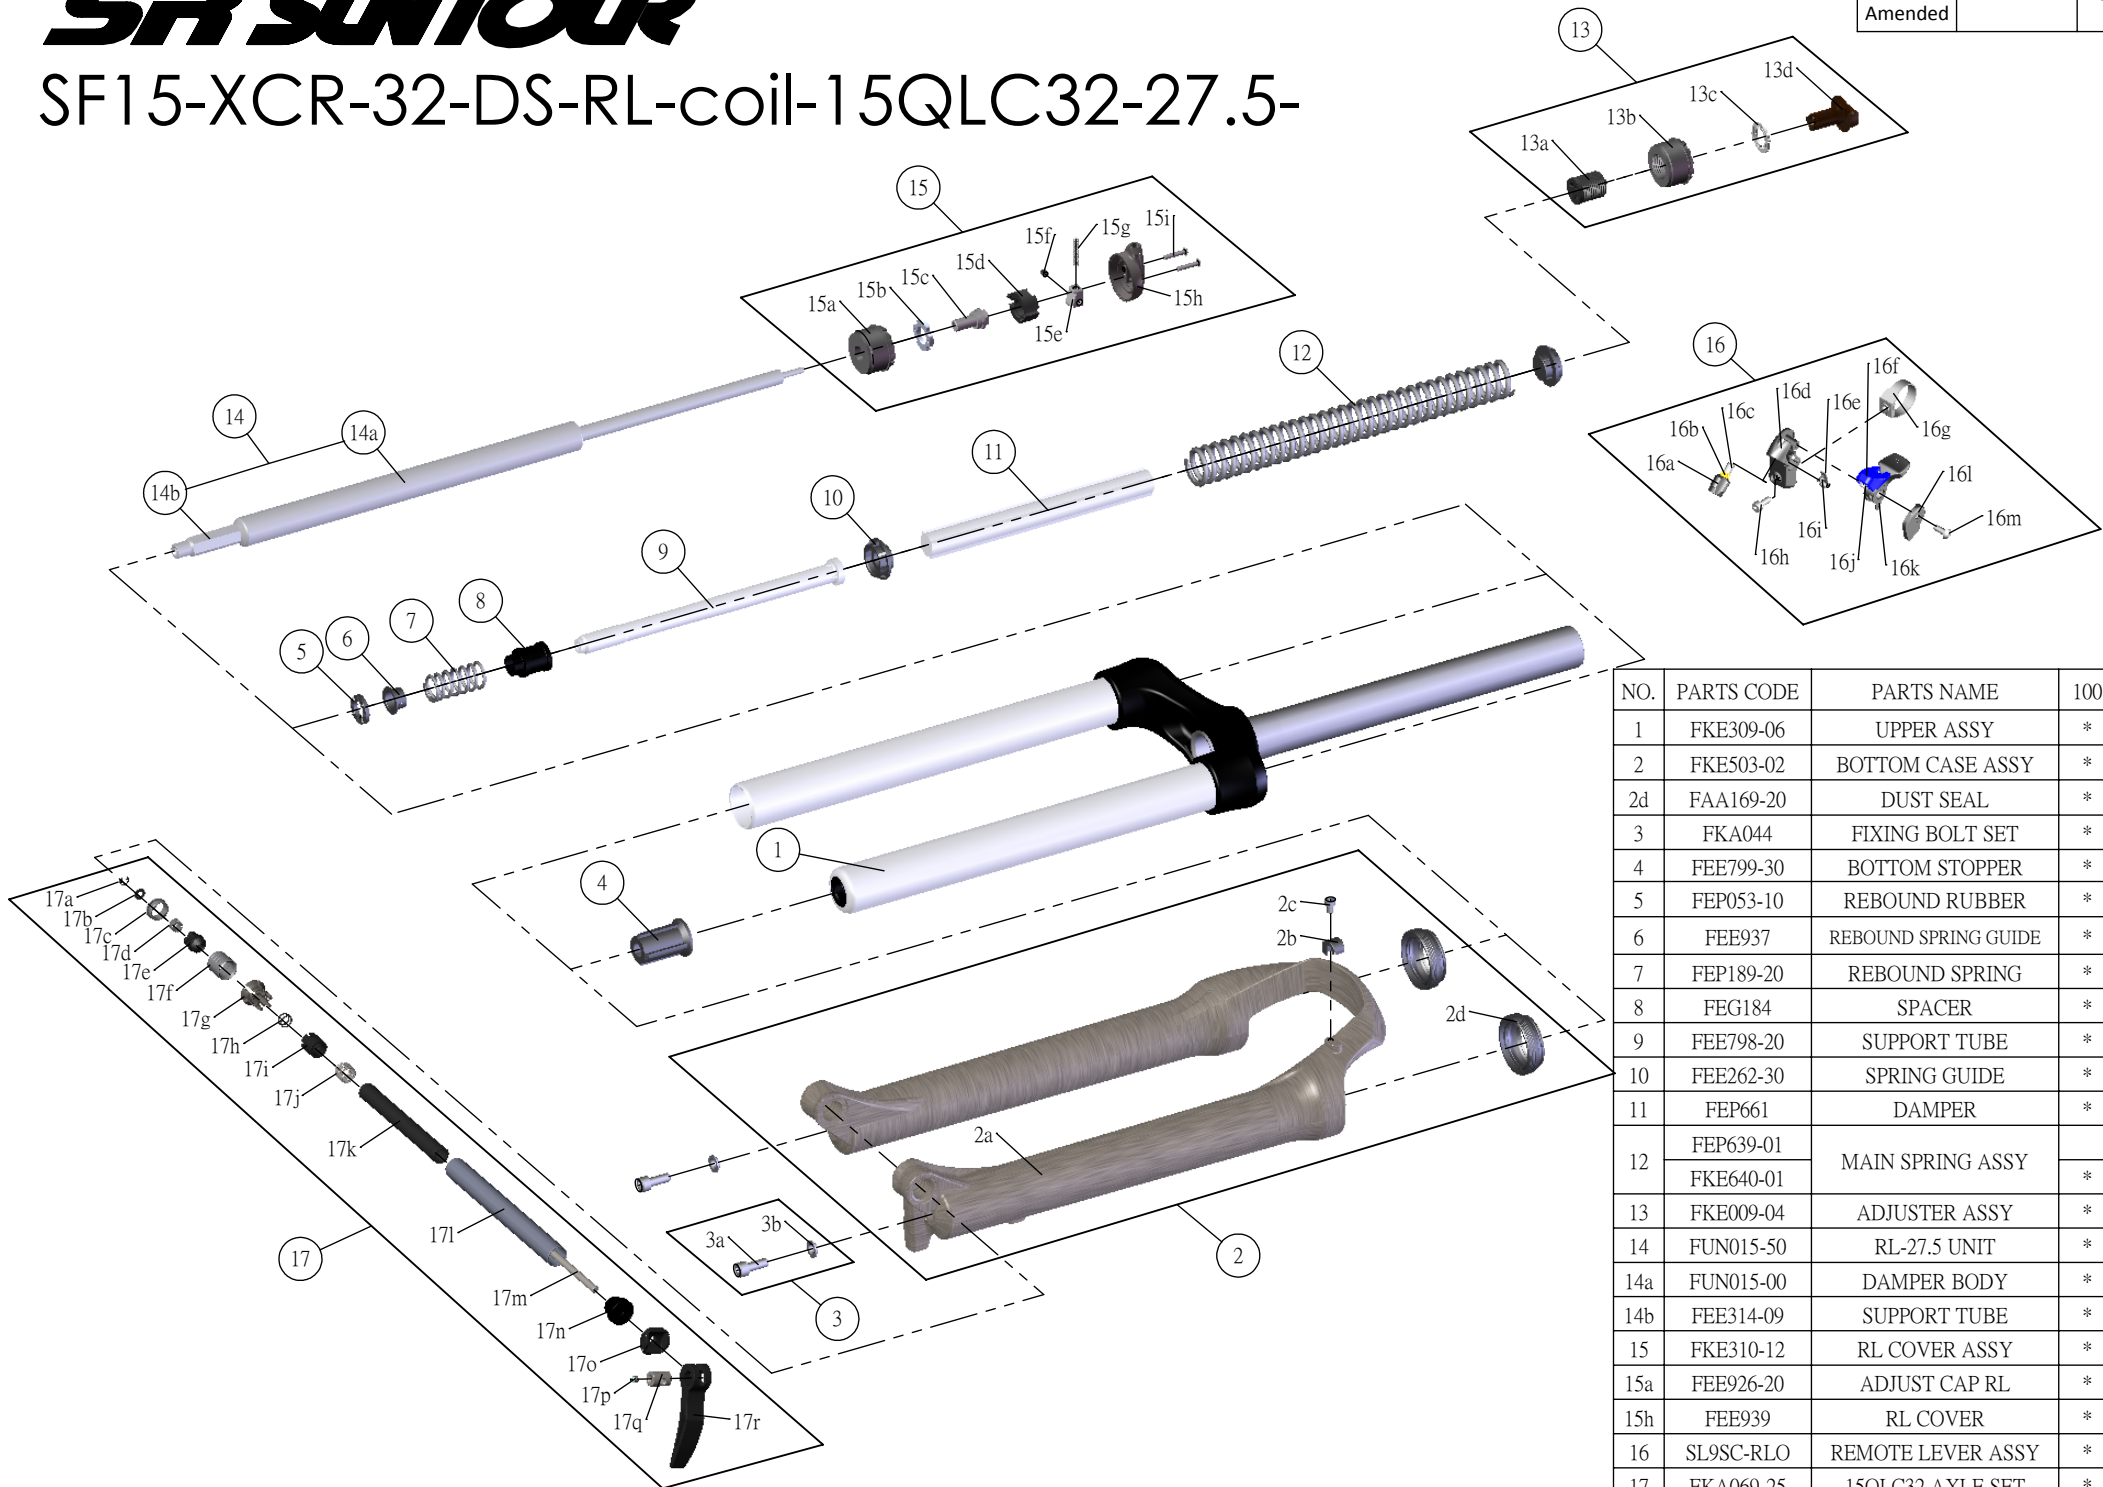

SR SUNTOUR

SF15-XCR-32-DS-RL-coil-15QLC32-27.5-

Date	2014. 01. 15	Version	1
Amended			

NO.	PARTS CODE	PARTS NAME	100	120	QT
1	FKE309-06	UPPER ASSY	*	*	1
2	FKE503-02	BOTTOM CASE ASSY	*	*	1
2d	FAA169-20	DUST SEAL	*	*	2
3	FKA044	FIXING BOLT SET	*	*	2
4	FEE799-30	BOTTOM STOPPER	*	*	1
5	FEP053-10	REBOUND RUBBER	*	*	1
6	FEE937	REBOUND SPRING GUIDE	*	*	1
7	FEP189-20	REBOUND SPRING	*	*	1
8	FEG184	SPACER	*		1
9	FEE798-20	SUPPORT TUBE	*	*	1
10	FEE262-30	SPRING GUIDE	*	*	2
11	FEP661	DAMPER	*	*	1
12	FEP639-01	MAIN SPRING ASSY		*	1
	FKE640-01		*		1
13	FKE009-04	ADJUSTER ASSY	*	*	1
14	FUN015-50	RL-27.5 UNIT	*	*	1
14a	FUN015-00	DAMPER BODY	*	*	1
14b	FEE314-09	SUPPORT TUBE	*	*	1
15	FKE310-12	RL COVER ASSY	*	*	1
15a	FEE926-20	ADJUST CAP RL	*	*	1
15h	FEE939	RL COVER	*	*	1
16	SL9SC-RLO	REMOTE LEVER ASSY	*	*	1
17	FKA069-25	15QLC32 AXLE SET	*	*	1