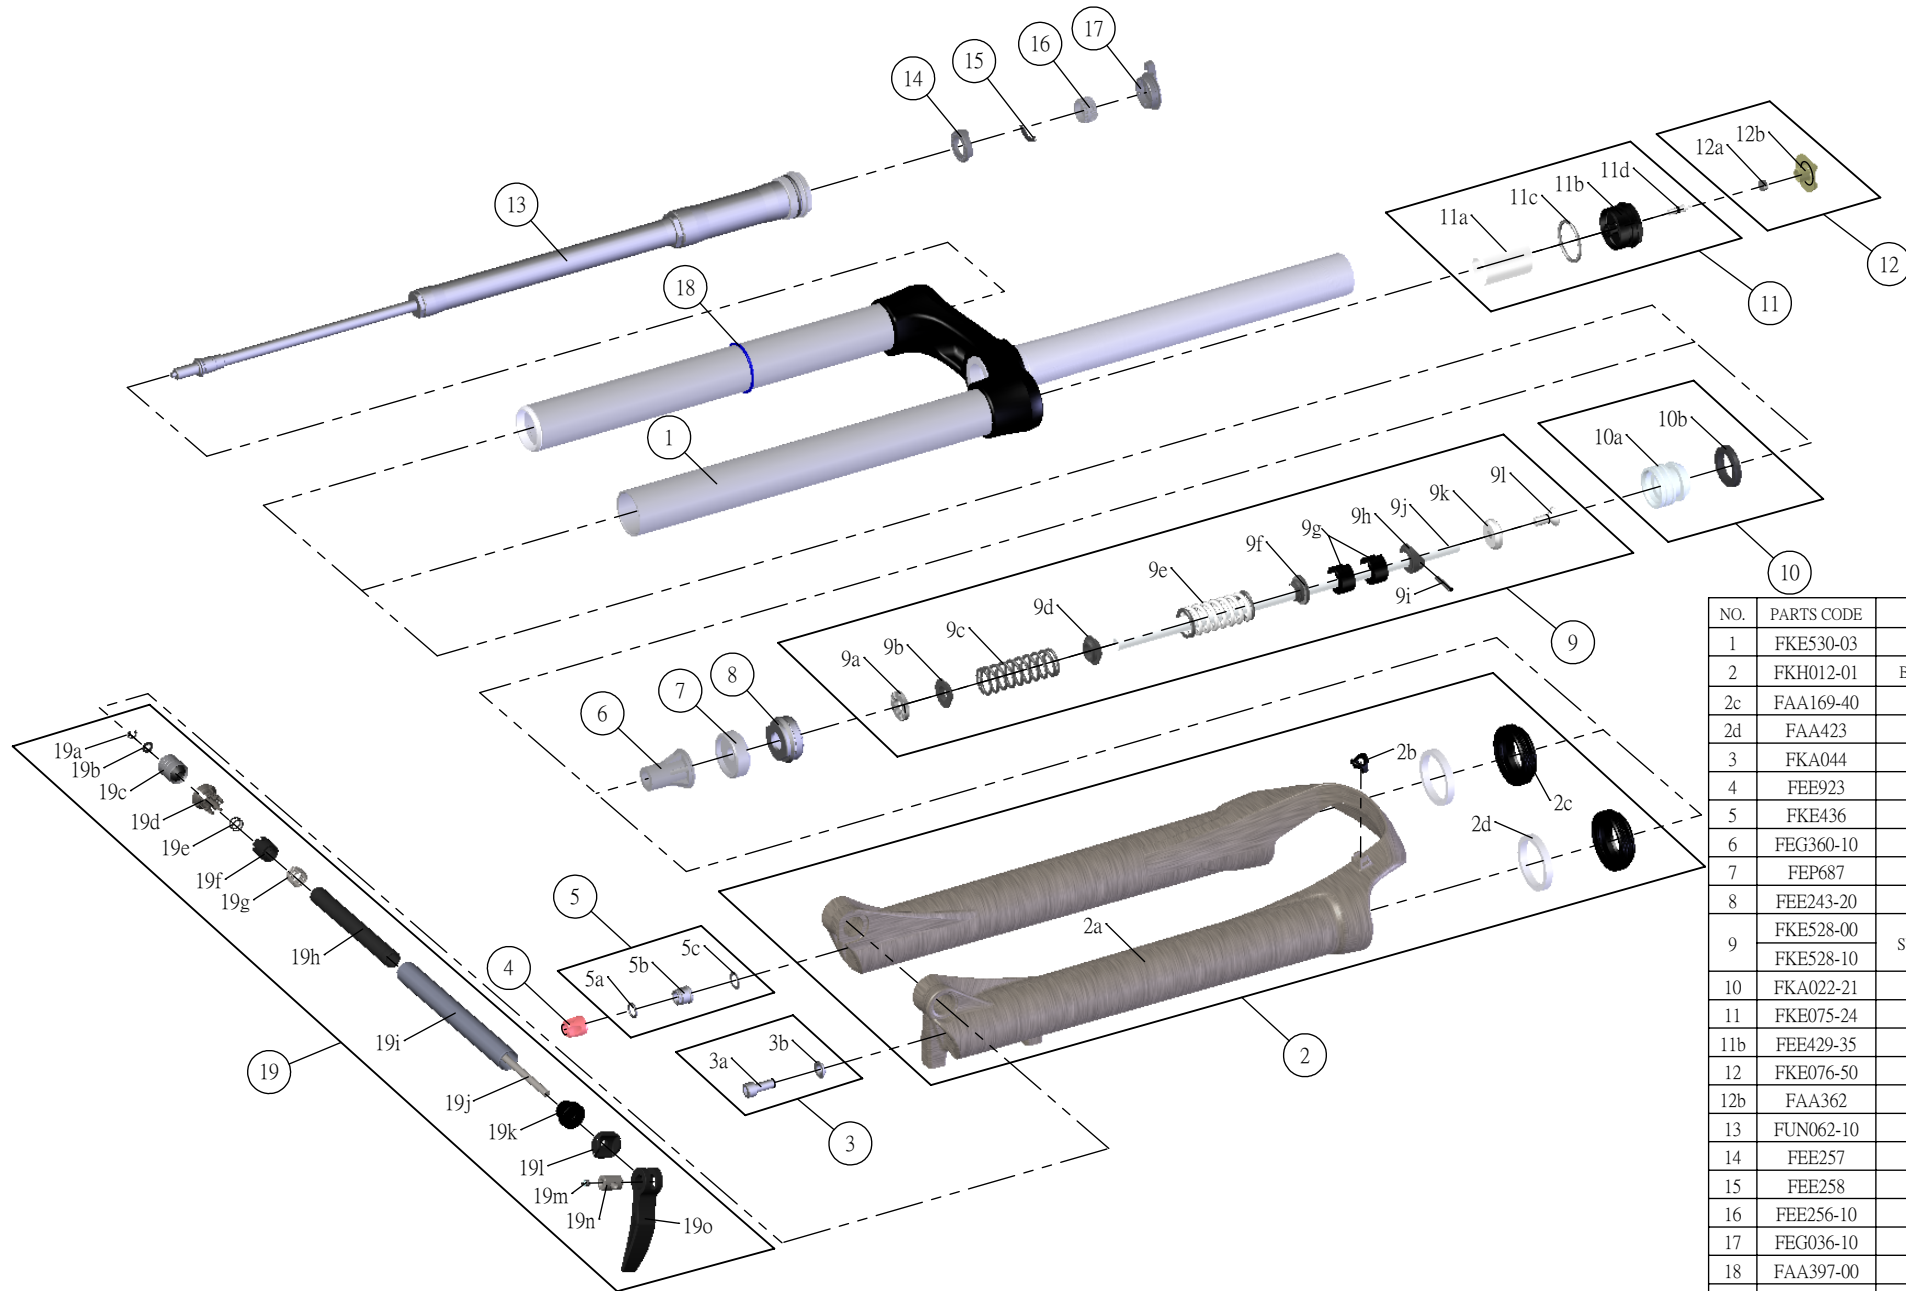

SF SUNTOUR

SF17-AXON-DS-LOR-15QLC32-27.5-

Date	2016.02.02	Version	1
Amended			

NO.	PARTS CODE	PARTS NAME	120	100	QT
1	FKE530-03	UPPER ASSY	*	*	1
2	FKH012-01	BOTTOM CASE ASSY	*	*	1
2c	FAA169-40	DUST SEAL	*	*	2
2d	FAA423	OIL WIPER 32	*	*	2
3	FKA044	FIXING BOLT SET	*	*	1
4	FEE923	REBOUND KNOB	*	*	1
5	FKE436	FIXING NUT SET	*	*	1
6	FEG360-10	BOTTOM STOPPER	*	*	1
7	FEP687	BOTTOM BUMPER	*	*	1
8	FEE243-20	FORK NOSE	*	*	1
9	FKE528-00	SUPPORT TUBE ASSY	*		1
	FKE528-10			*	1
10	FKA022-21	PISTON UNIT	*	*	1
11	FKE075-24	AIR CAP ASSY	*	*	1
11b	FEE429-35	AIR CAP	*	*	1
12	FKE076-50	VALVE CAP ASSY	*	*	1
12b	FAA362	VALVE CAP	*	*	1
13	FUN062-10	LOR UNIT	*	*	1
14	FEE257	CLICK HOLDER	*	*	1
15	FEE258	ADJUST CLICK	*	*	1
16	FEE256-10	ADJUST CORE	*	*	1
17	FEG036-10	LOCK OUT KNOB	*	*	1
18	FAA397-00	O RING	*	*	1
19	FKA069-25	15QLC32 AXLE SET	*	*	1