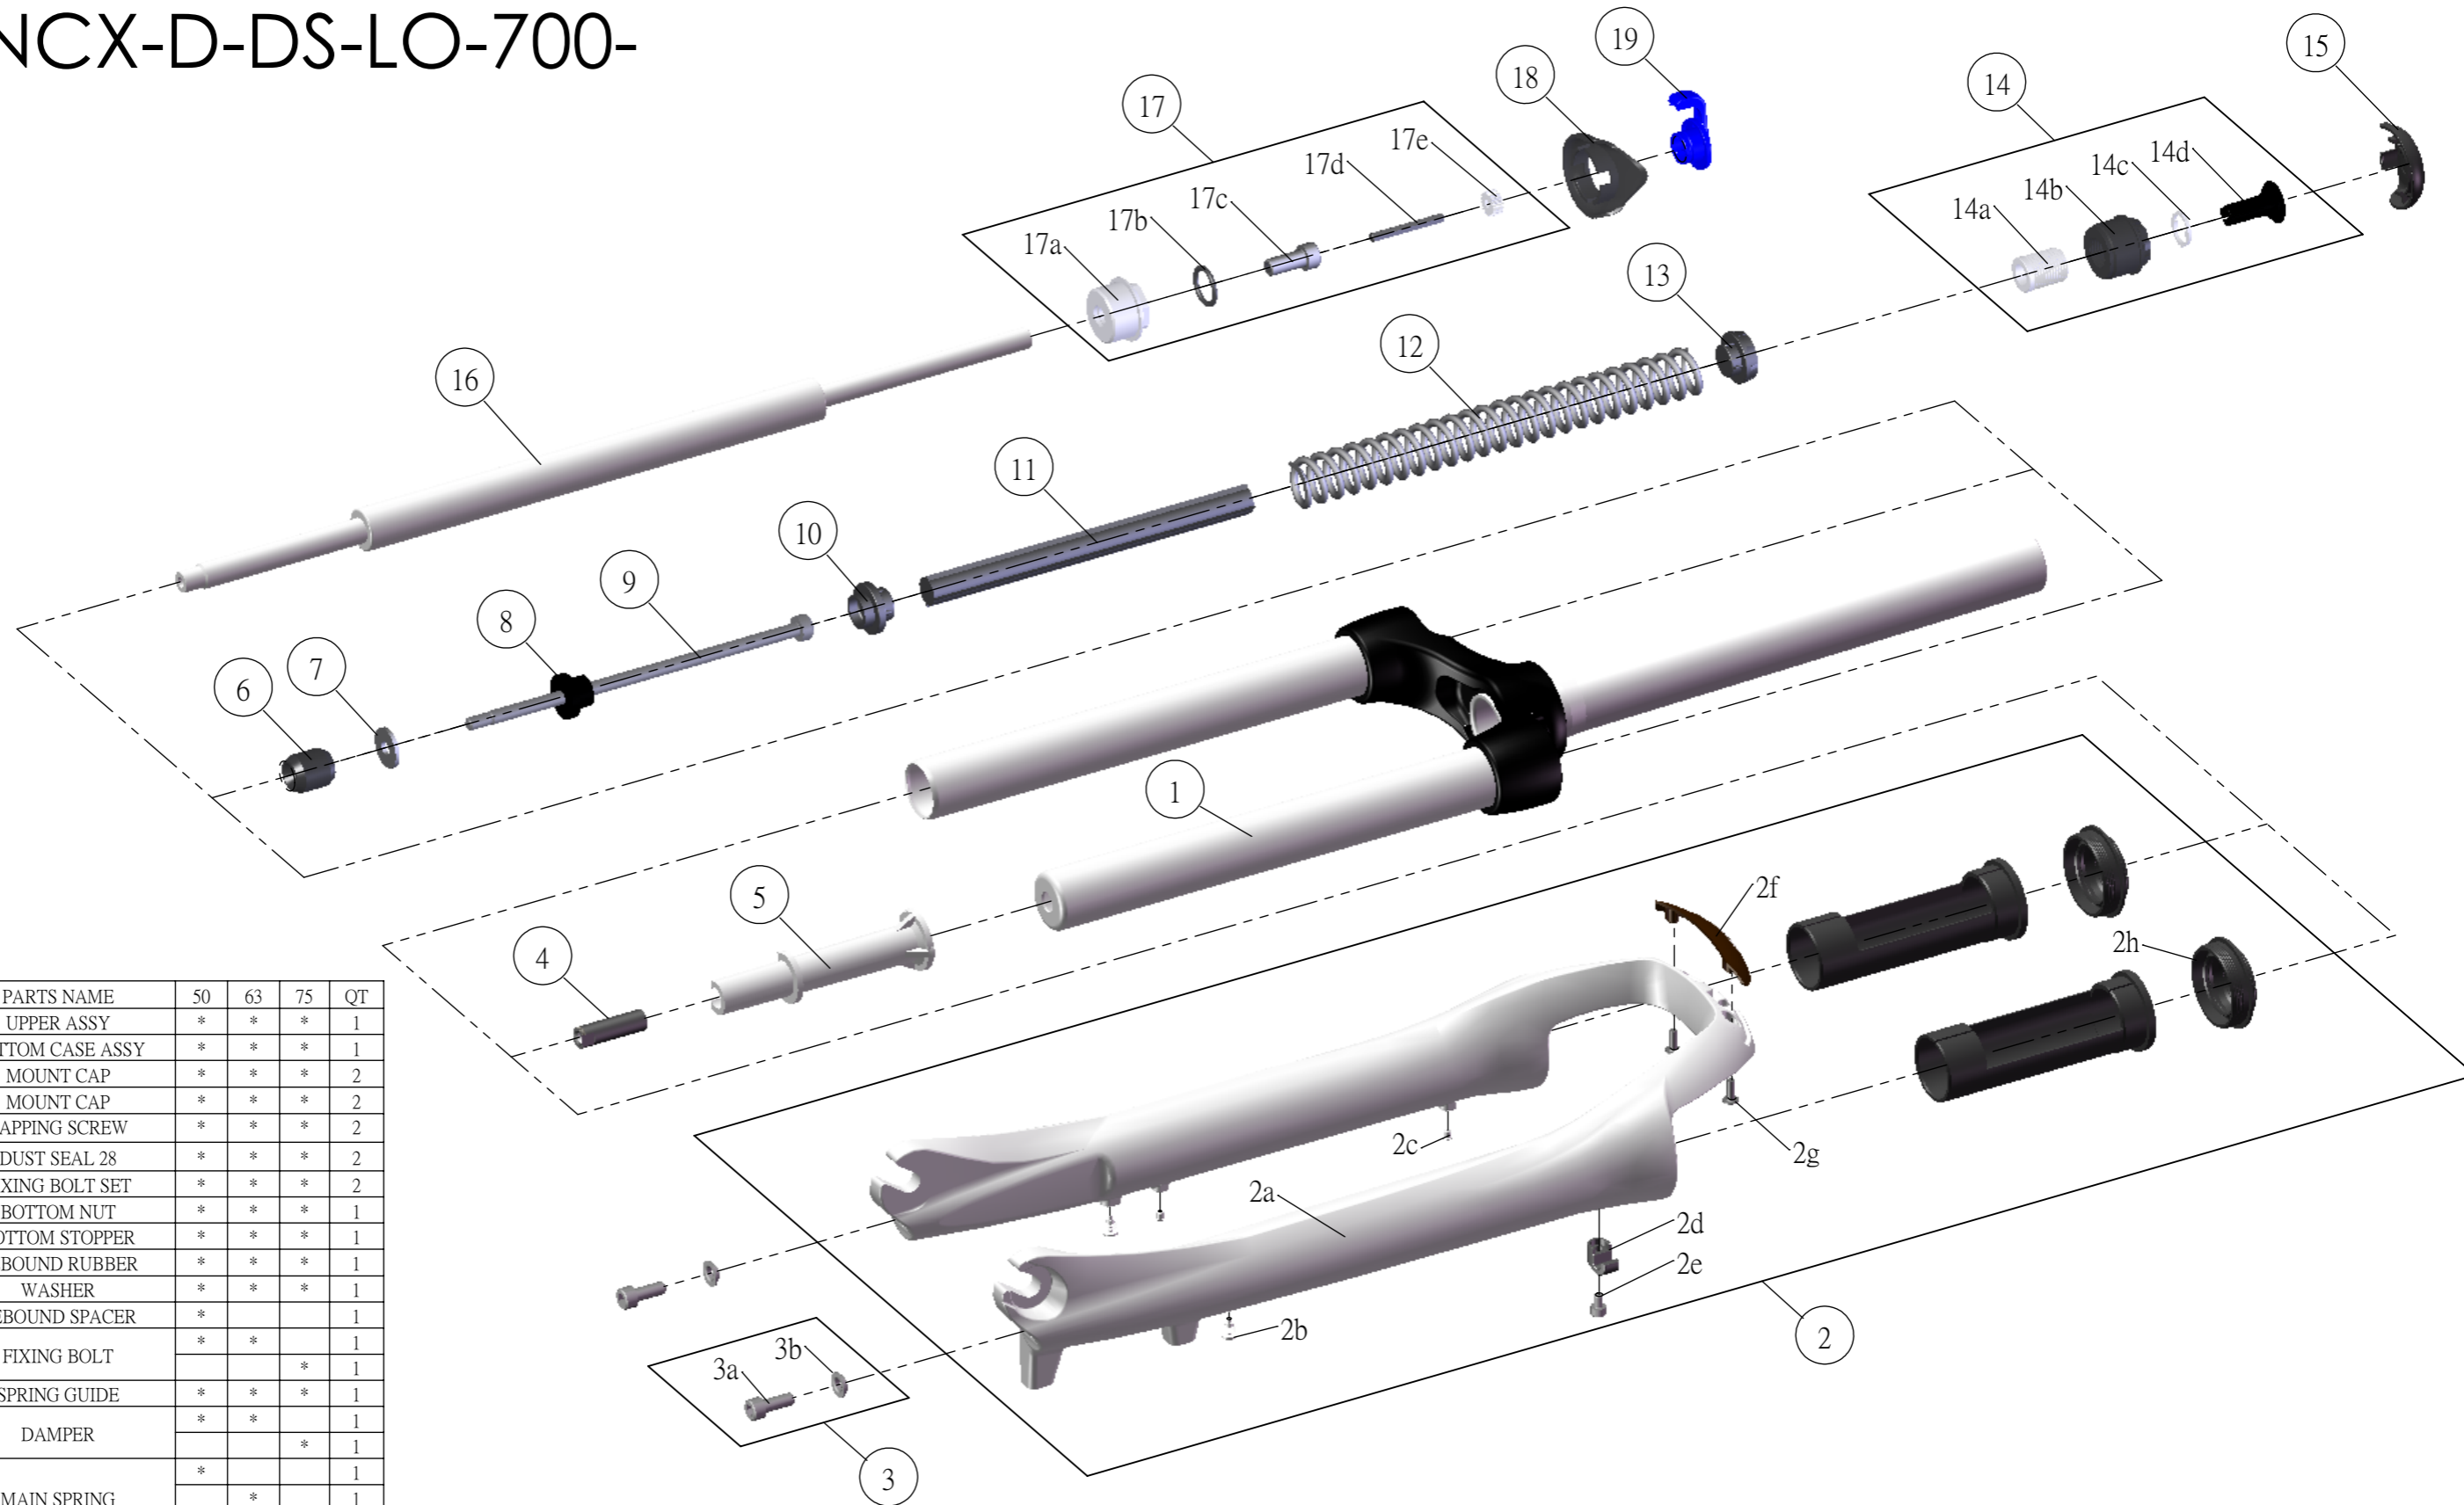

# SR SUNTOUR

## SF14-NCX-D-DS-LO-700-

NO.	PARTS CODE	PARTS NAME	50	63	75	QT
1	FKE397	UPPER ASSY	*	*	*	1
2	FKE485	BOTTOM CASE ASSY	*	*	*	1
2b	FAA199	MOUNT CAP	*	*	*	2
2c	FAA200	MOUNT CAP	*	*	*	2
2g	FSB124	TAPPING SCREW	*	*	*	2
2h	FAA346	DUST SEAL 28	*	*	*	2
3	FKA044	FIXING BOLT SET	*	*	*	2
4	FSN027	BOTTOM NUT	*	*	*	1
5	FEG204	BOTTOM STOPPER	*	*	*	1
6	FEP086	REBOUND RUBBER	*	*	*	1
7	FSW042	WASHER	*	*	*	1
8	FEE452	REBOUND SPACER	*			1
9	FSB067-66	FIXING BOLT	*	*		1
	FSB067-68				*	1
10	FEE385-60	SPRING GUIDE	*	*	*	1
11	FEP262-20	DAMPER	*	*		1
	FEP262-60				*	1
12	FEP423	MAIN SPRING	*			1
	FEP419			*		1
	FEP430				*	1
13	FEE389-40	SPRING GUIDE	*	*	*	1
14	FKE213-00	LO TOP CAP ASSY	*	*	*	1
15	FEE809-10	ADJUST KNOB	*	*	*	1
16	FUN027-18	DAMPER UNIT	*	*	*	1
17	FKE214-02	ADJUSTER ASSY	*	*	*	1
18	FEE813-10	PRELOAD COVER	*	*	*	1
19	FEE809-10	ADJUST KNOB	*	*	*	1