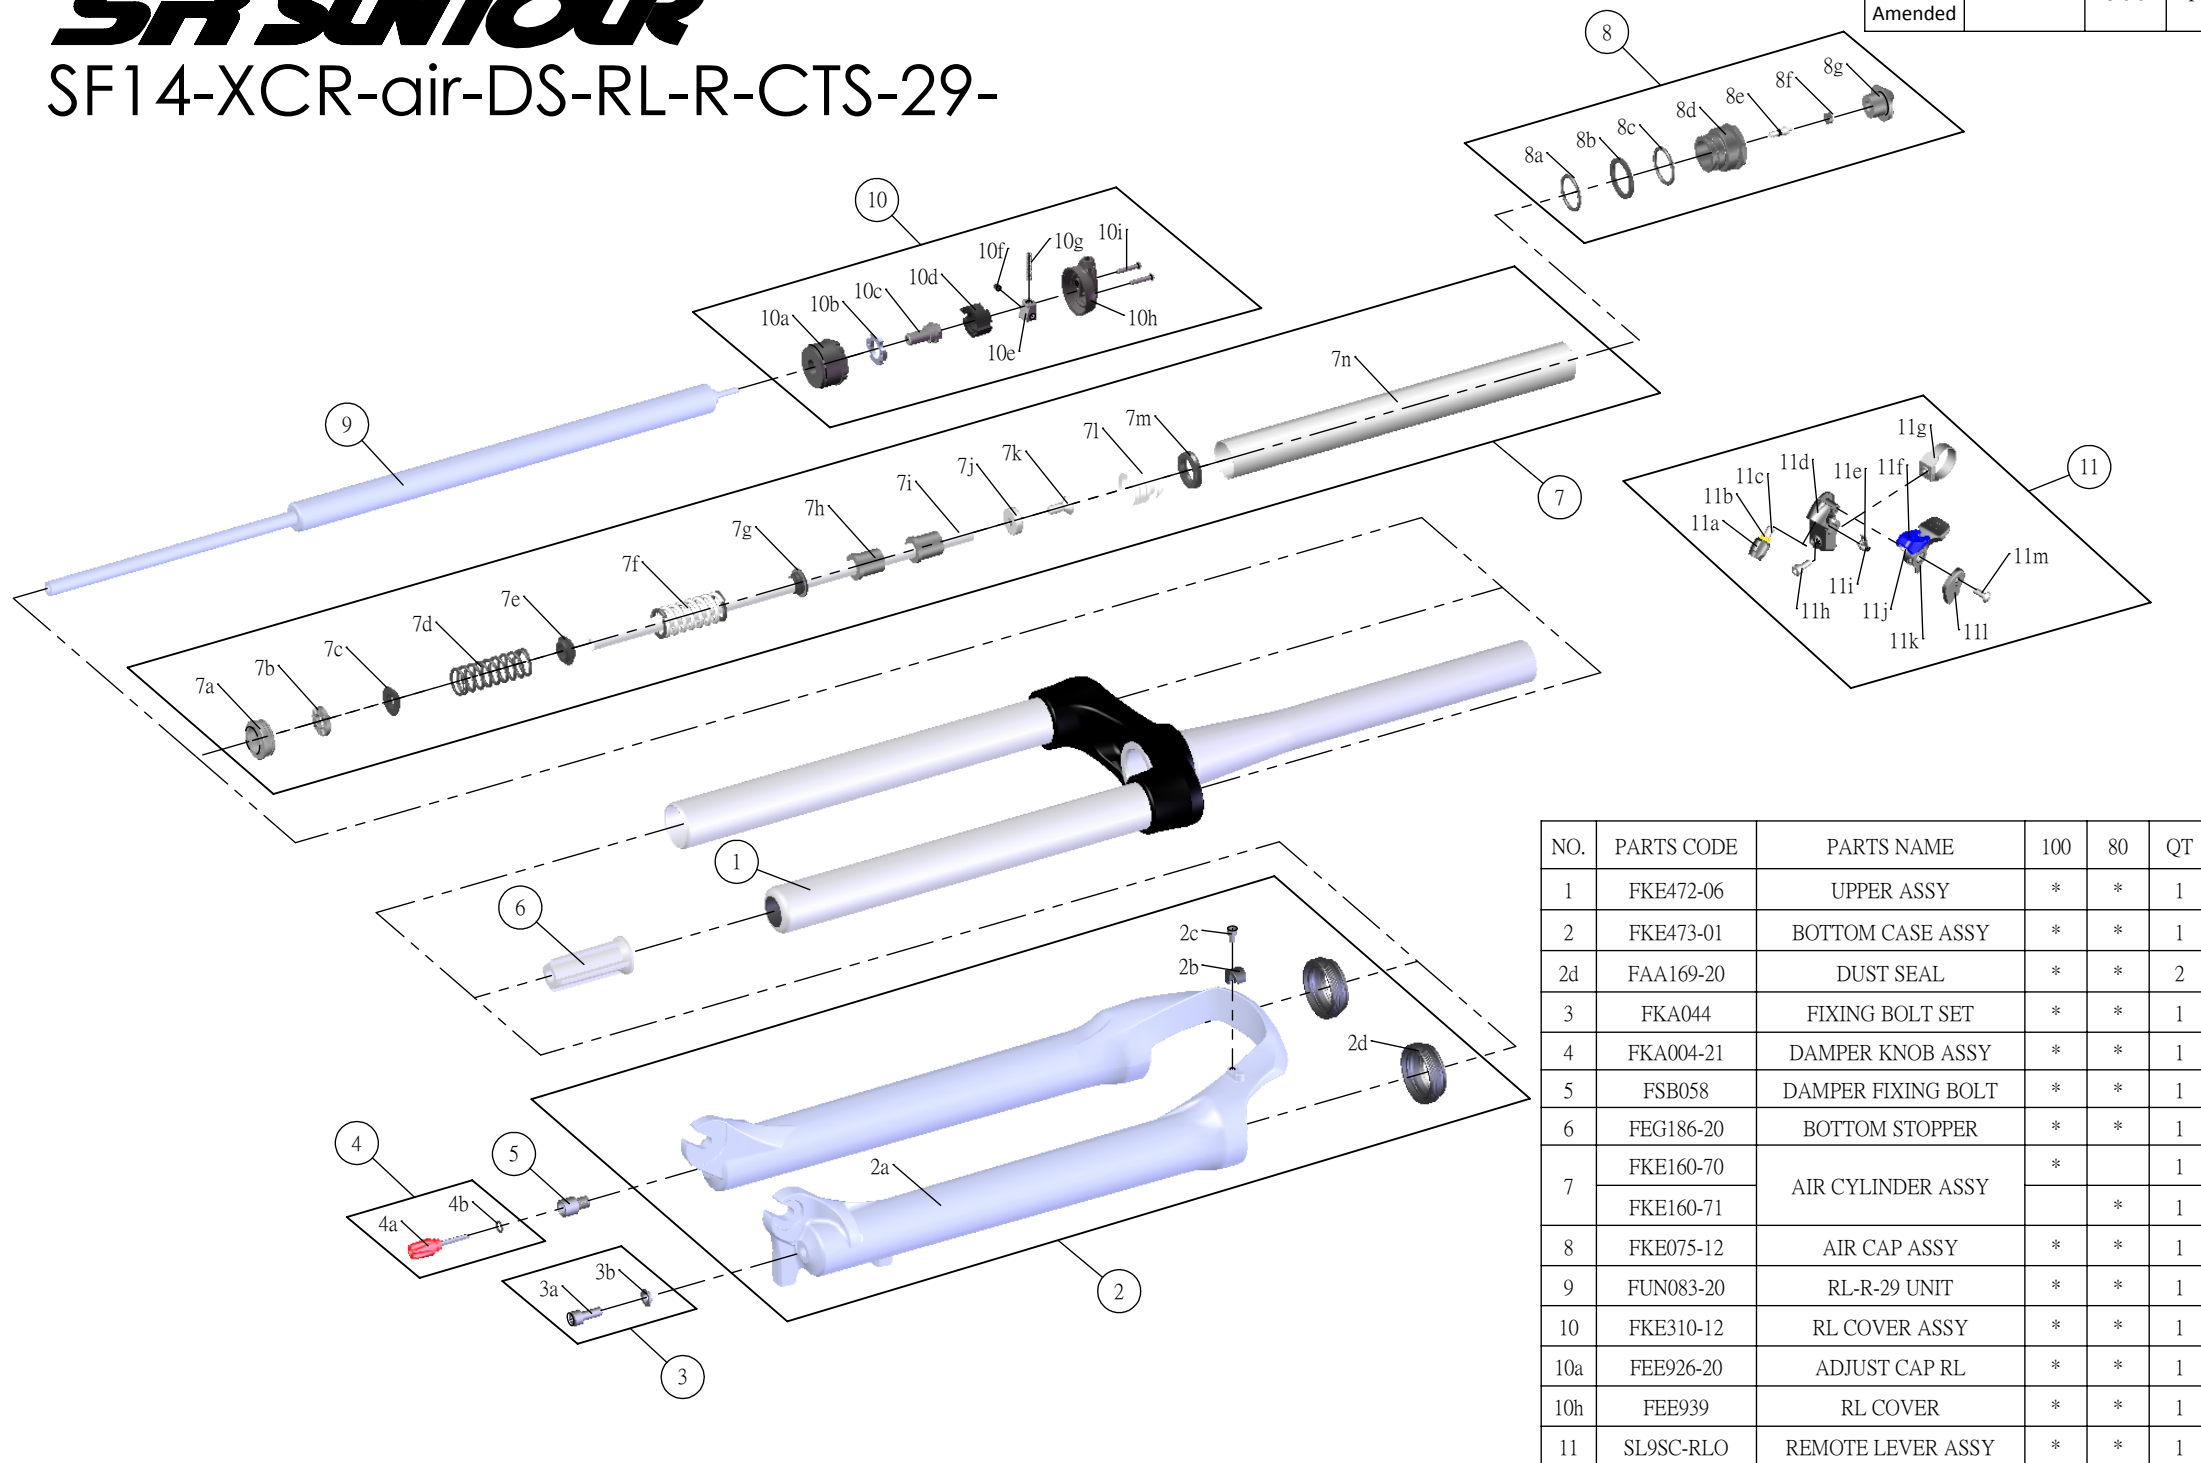

# SR SUNTOUR

## SF14-XCR-air-DS-RL-R-CTS-29-

Date	2013. 07. 02	Version	1
Amended			

NO.	PARTS CODE	PARTS NAME	100	80	QT
1	FKE472-06	UPPER ASSY	*	*	1
2	FKE473-01	BOTTOM CASE ASSY	*	*	1
2d	FAA169-20	DUST SEAL	*	*	2
3	FKA044	FIXING BOLT SET	*	*	1
4	FKA004-21	DAMPER KNOB ASSY	*	*	1
5	FSB058	DAMPER FIXING BOLT	*	*	1
6	FEG186-20	BOTTOM STOPPER	*	*	1
7	FKE160-70	AIR CYLINDER ASSY	*		1
	FKE160-71			*	1
8	FKE075-12	AIR CAP ASSY	*	*	1
9	FUN083-20	RL-R-29 UNIT	*	*	1
10	FKE310-12	RL COVER ASSY	*	*	1
10a	FEE926-20	ADJUST CAP RL	*	*	1
10h	FEE939	RL COVER	*	*	1
11	SL9SC-RLO	REMOTE LEVER ASSY	*	*	1