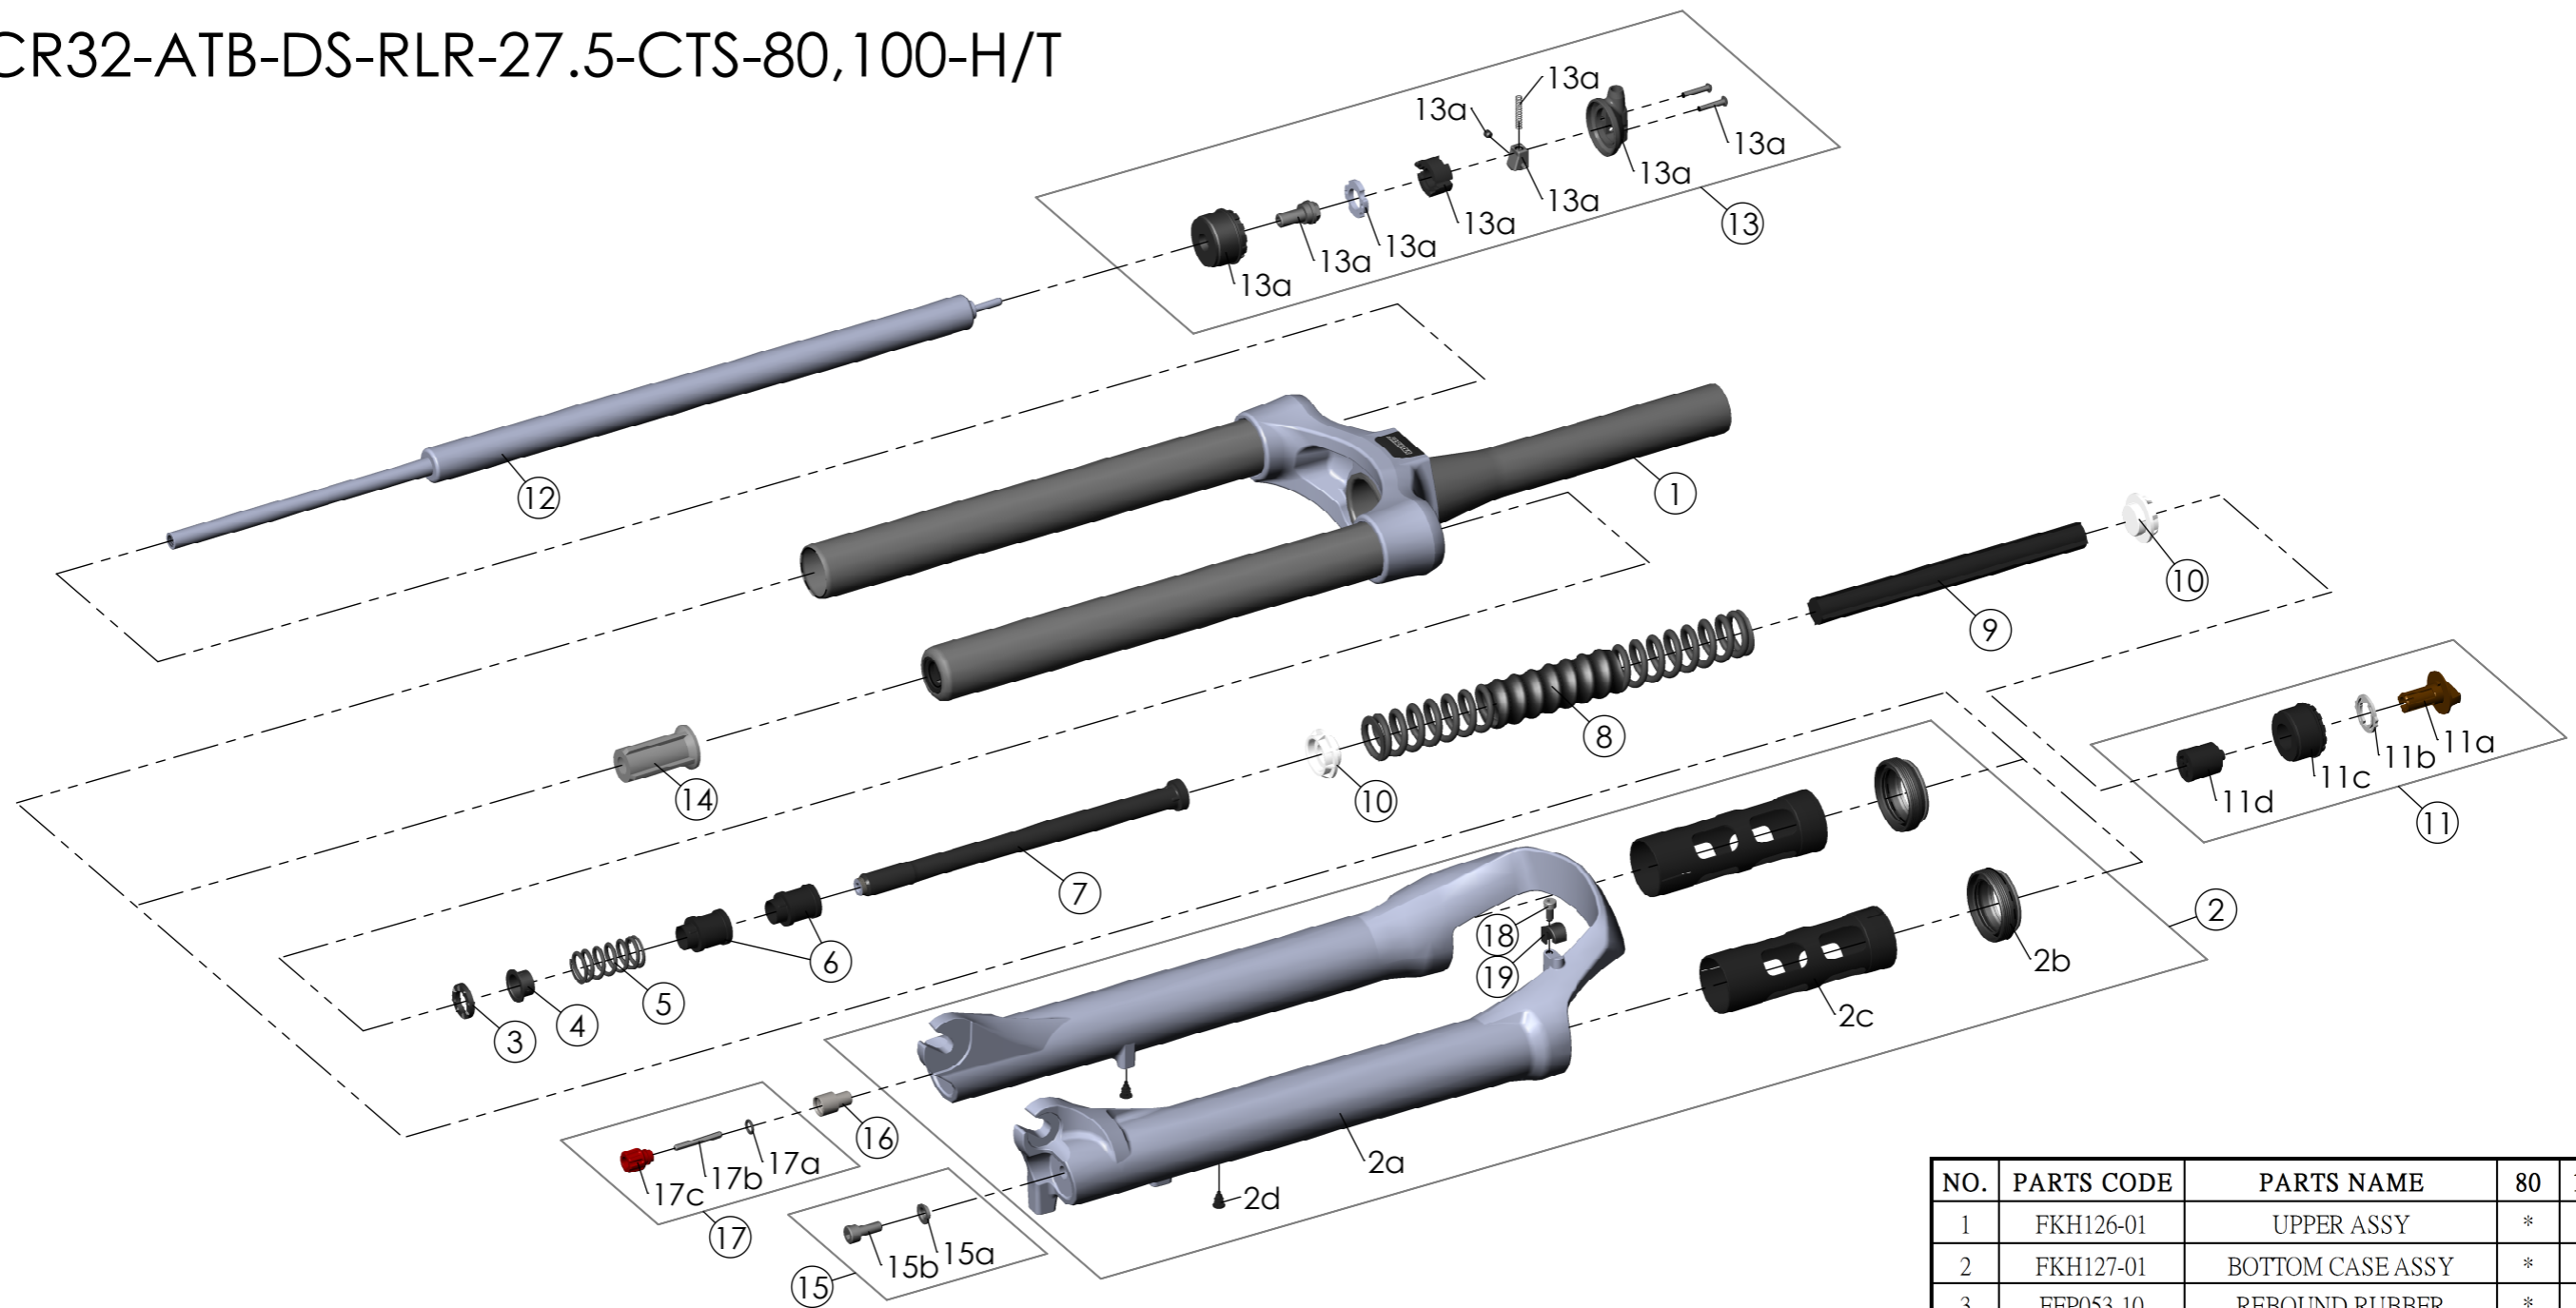

SF21XCR32-ATB-DS-RLR-27.5-CTS-80,100-H/T

Date	2020.-8-19	Version	0
Amended			

NO.	PARTS CODE	PARTS NAME	80	100	QT
14	FEE799-70	BOTTOM STOPPER	*	*	1
15	FKA044	FIXING BOLT SET	*	*	2
16	FSB058	DAMPER FIXING BOLT	*	*	1
17	FKA004-30	REBOUND KNOB ASSY	*	*	1
18	FSB153	GUIDE FIXING BOLT	*	*	1
19	FEE797	BRAKE HOSE GUIDE	*	*	1

NO.	PARTS CODE	PARTS NAME	80	100	QT
1	FKH126-01	UPPER ASSY	*	*	1
2	FKH127-01	BOTTOM CASE ASSY	*	*	1
3	FEP053-10	REBOUND RUBBER	*	*	1
4	FEE937	REBOUND SPRING GUIDE	*	*	1
5	FEP189-20	REBOUND SPRING	*	*	1
6	FEG184	SPACER	*	*	2
				*	1
7	FEE798-40	SUPPORT TUBE	*	*	1
8	FEP655-01	MAIN SPRING	*	*	1
	FEP654-01			*	1
9	FEP660	DAMPER	*	*	1
10	FEE262-40	SPRING GUIDE	*	*	2
11	FKE009-15	ADJUSTER ASSY	*	*	2
12	FUN083-10	RL-R-27.5 UNIT	*	*	1
13	FKE310-08	RL COVER ASSY	*	*	1