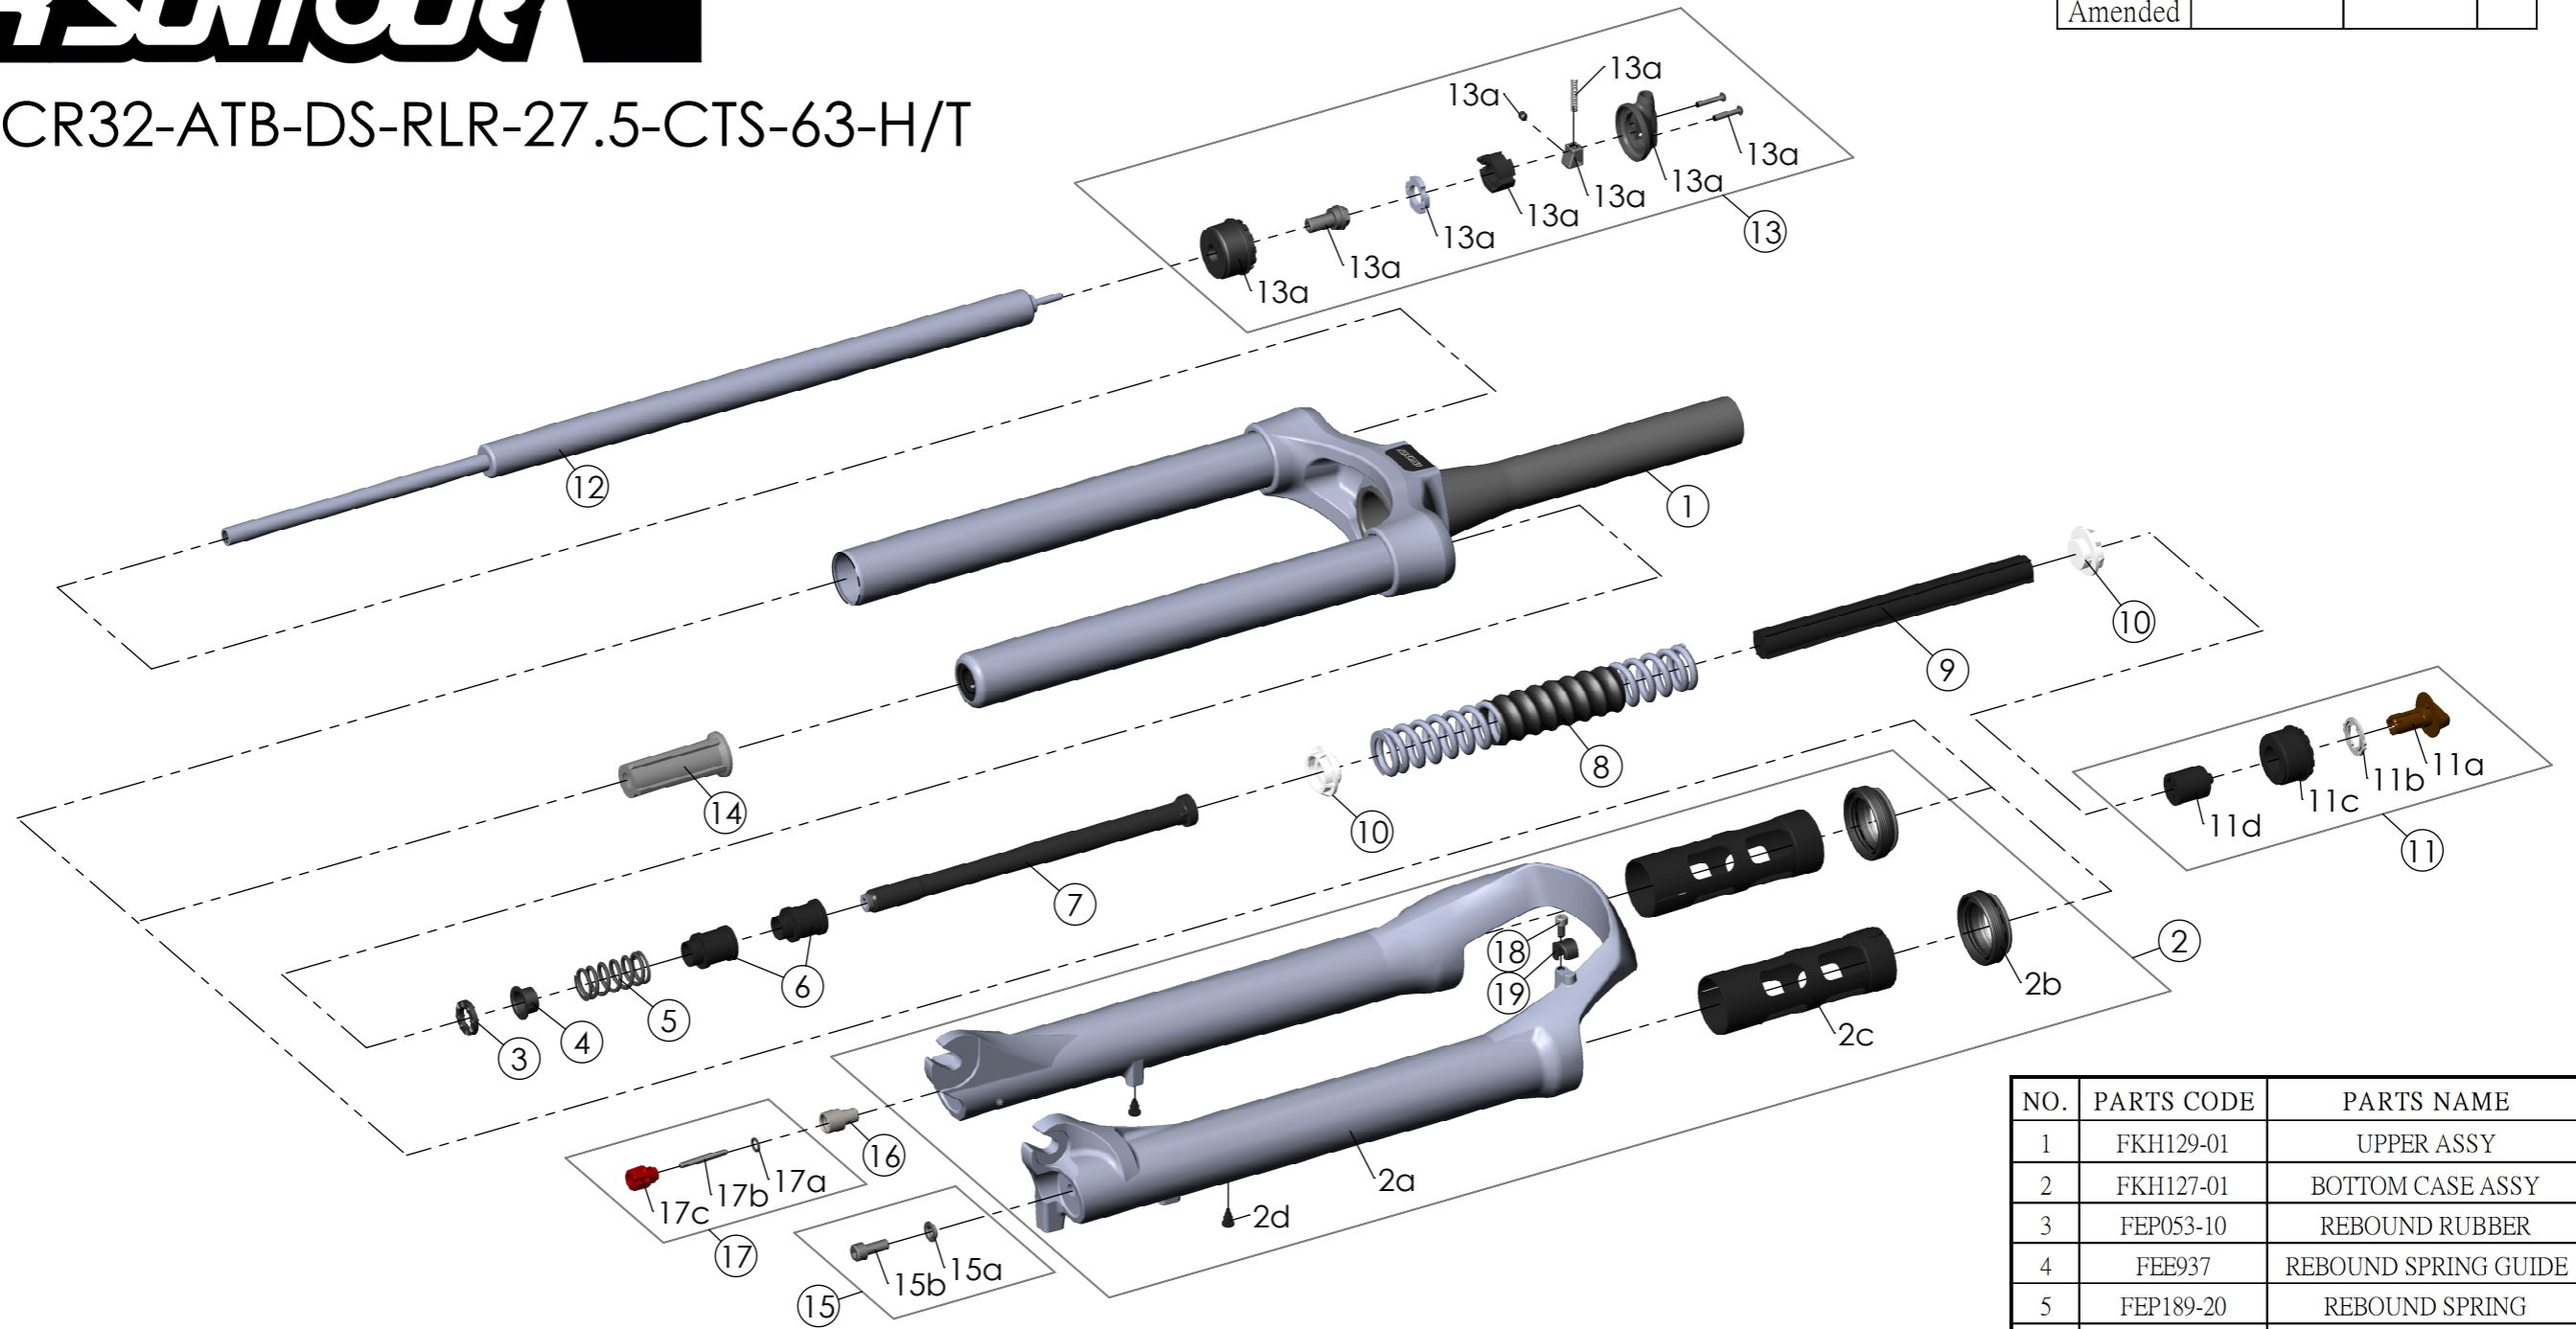

SF21XCR32-ATB-DS-RLR-27.5-CTS-63-H/T

Date	2020.-8-19	Version	0
Amended			

NO.	PARTS CODE	PARTS NAME	63	QT
1	FKH129-01	UPPER ASSY	*	1
2	FKH127-01	BOTTOM CASE ASSY	*	1
3	FEP053-10	REBOUND RUBBER	*	1
4	FEE937	REBOUND SPRING GUIDE	*	1
5	FEP189-20	REBOUND SPRING	*	1
6	FEG184	SPACER	*	2
7	FEE798-40	SUPPORT TUBE	*	1
8	FEP873-01	MAIN SPRING	*	1
9	FEP660	DAMPER	*	1
10	FEE262-40	SPRING GUIDE	*	2
11	FKE009-15	ADJUSTER ASSY	*	2
12	FUN083-10	RL-R-27.5 UNIT	*	1
13	FKE310-08	RL COVER ASSY	*	1
14	FEE799-75	BOTTOM STOPPER	*	1
15	FKA044	FIXING BOLT SET	*	2
16	FSB058	DAMPER FIXING BOLT	*	1
17	FKA004-30	REBOUND KNOB ASSY	*	1
18	FSB153	GUIDE FIXING BOLT	*	1
19	FEE797	BRAKE HOSE GUIDE	*	1