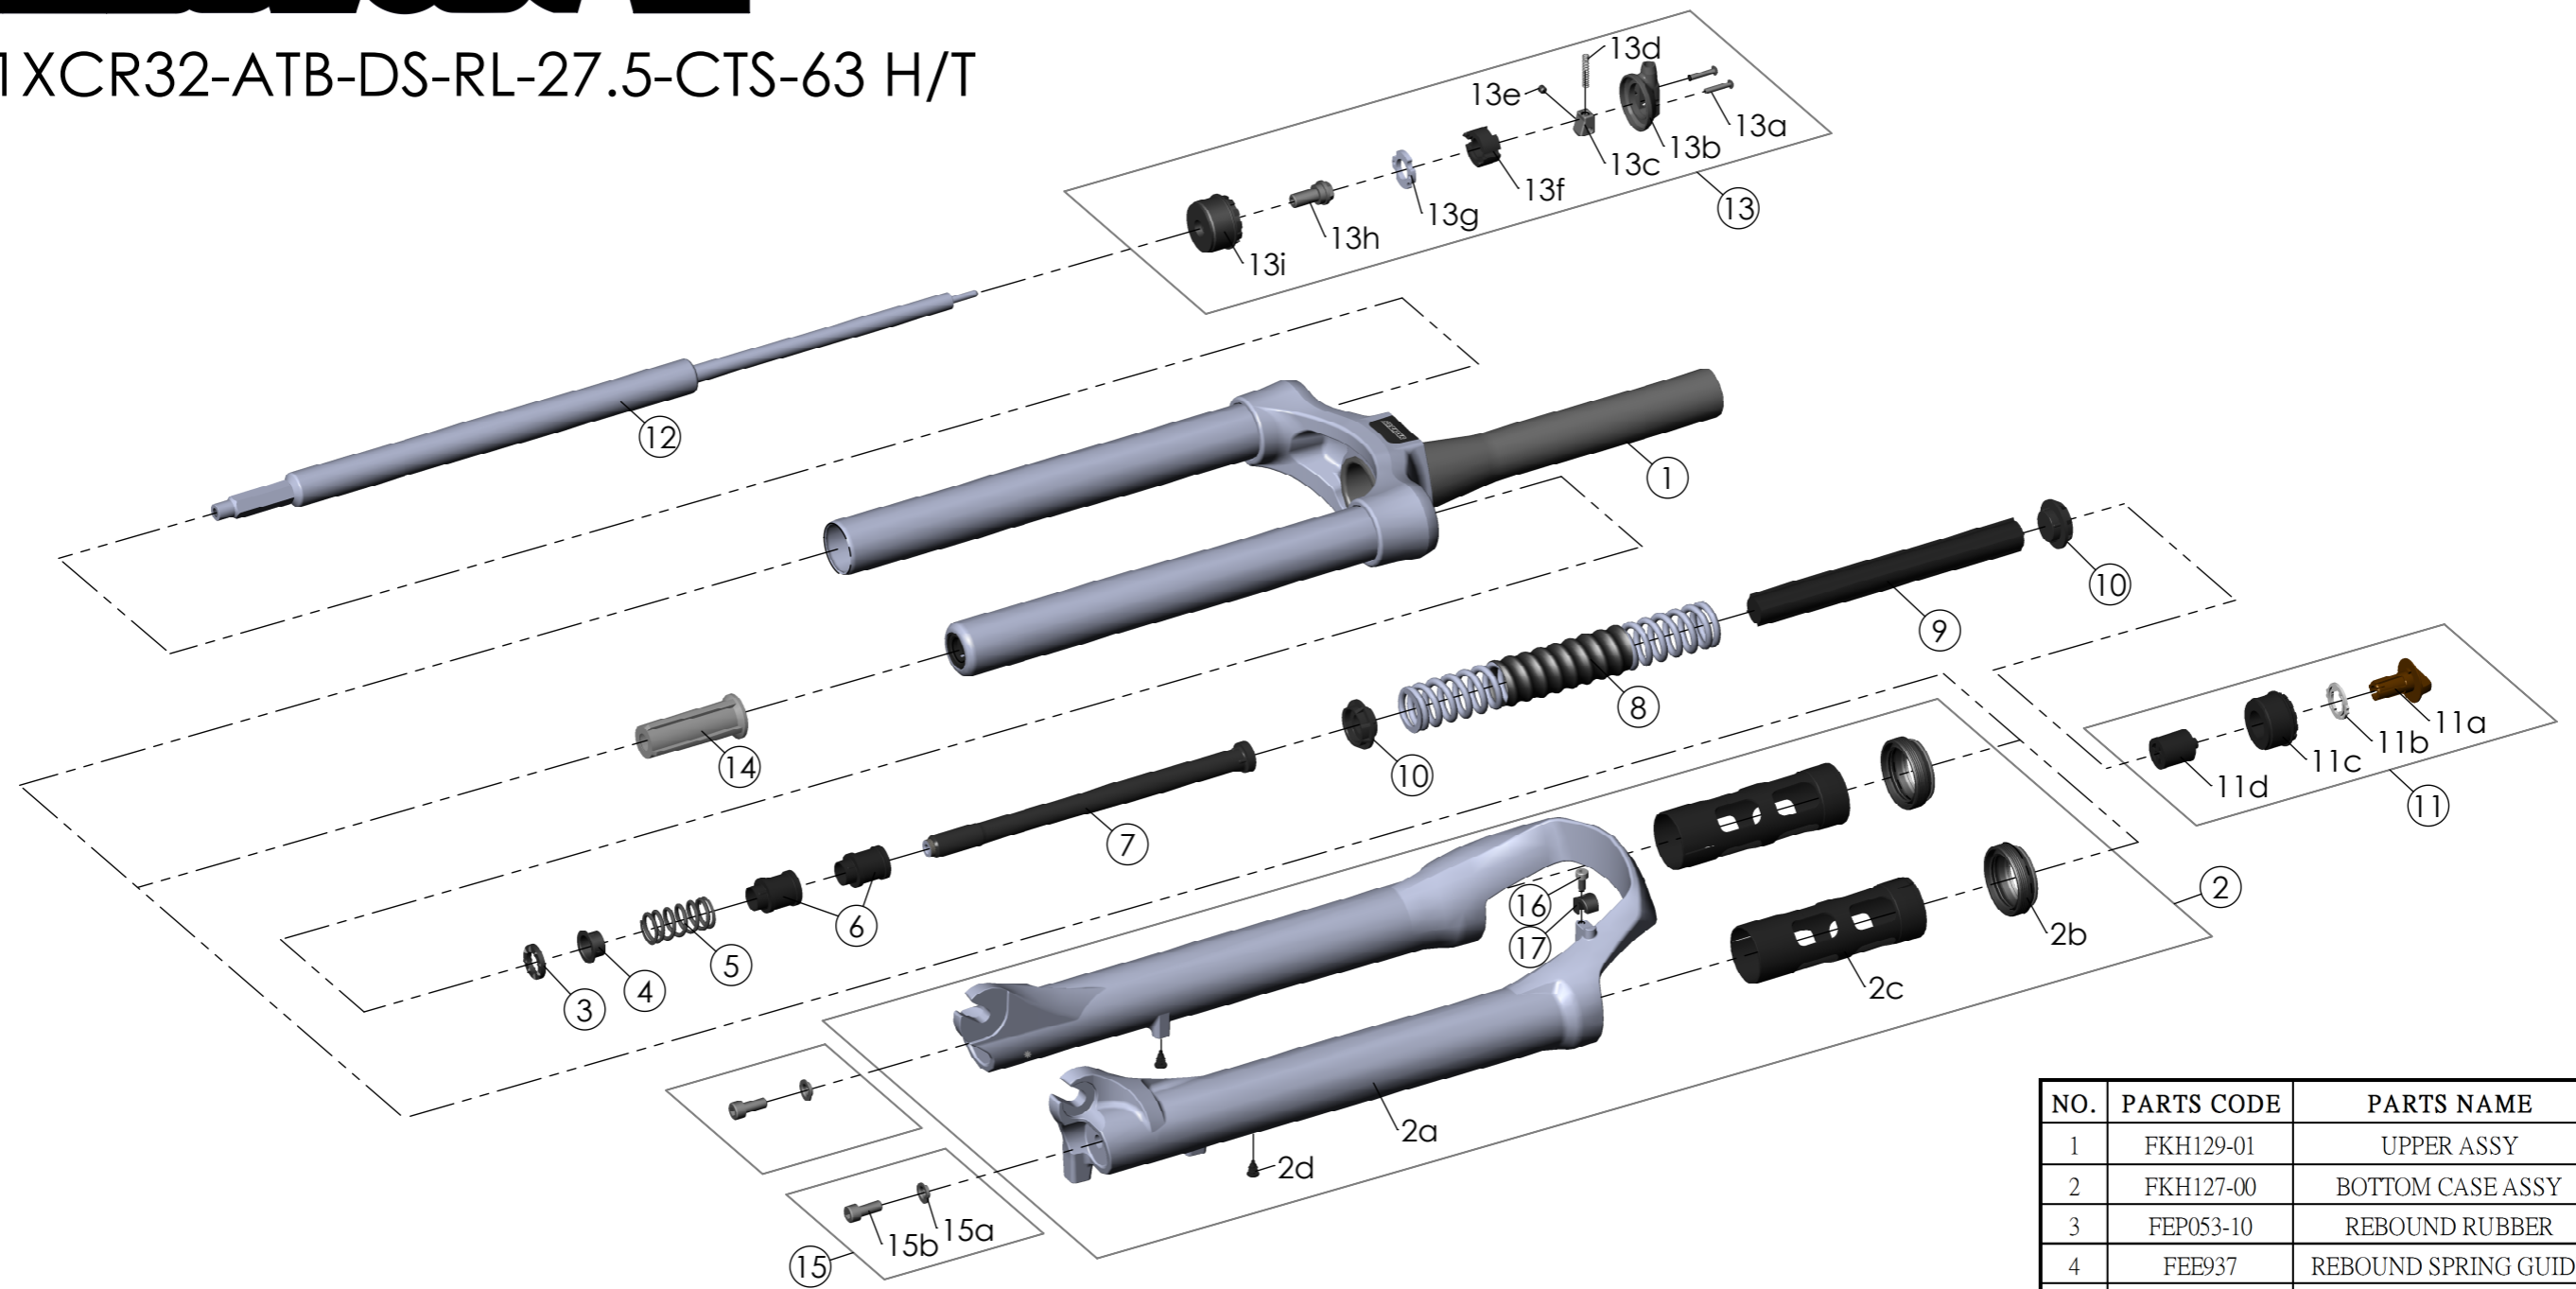

SF21XCR32-ATB-DS-RL-27.5-CTS-63 H/T

Date	2020.-8-18	Version	0
Amended			

NO.	PARTS CODE	PARTS NAME	63	QT
1	FKH129-01	UPPER ASSY	*	1
2	FKH127-00	BOTTOM CASE ASSY	*	1
3	FEP053-10	REBOUND RUBBER	*	1
4	FEE937	REBOUND SPRING GUIDE	*	1
5	FEP189-20	REBOUND SPRING	*	1
6	FEG184	SPACER	*	2
7	FEE798-40	SUPPORT TUBE	*	1
8	FEP872-01	MAIN SPRING	*	1
9	FEP661	DAMPER	*	1
10	FEE262-30	SPRING GUIDE	*	2
11	FKE009-15	ADJUSTER ASSY	*	2
12	FUN015-50	RL-27.5 UNIT	*	1
13	FKE310-08	RL COVER ASSY	*	1
14	FEE799-75	BOTTOM STOPPER	*	1
15	FKA044	FIXING BOLT SET	*	2
16	FSB153	GUIDE FIXING BOLT	*	1
17	FEE797	BRAKE HOSE GUIDE	*	1