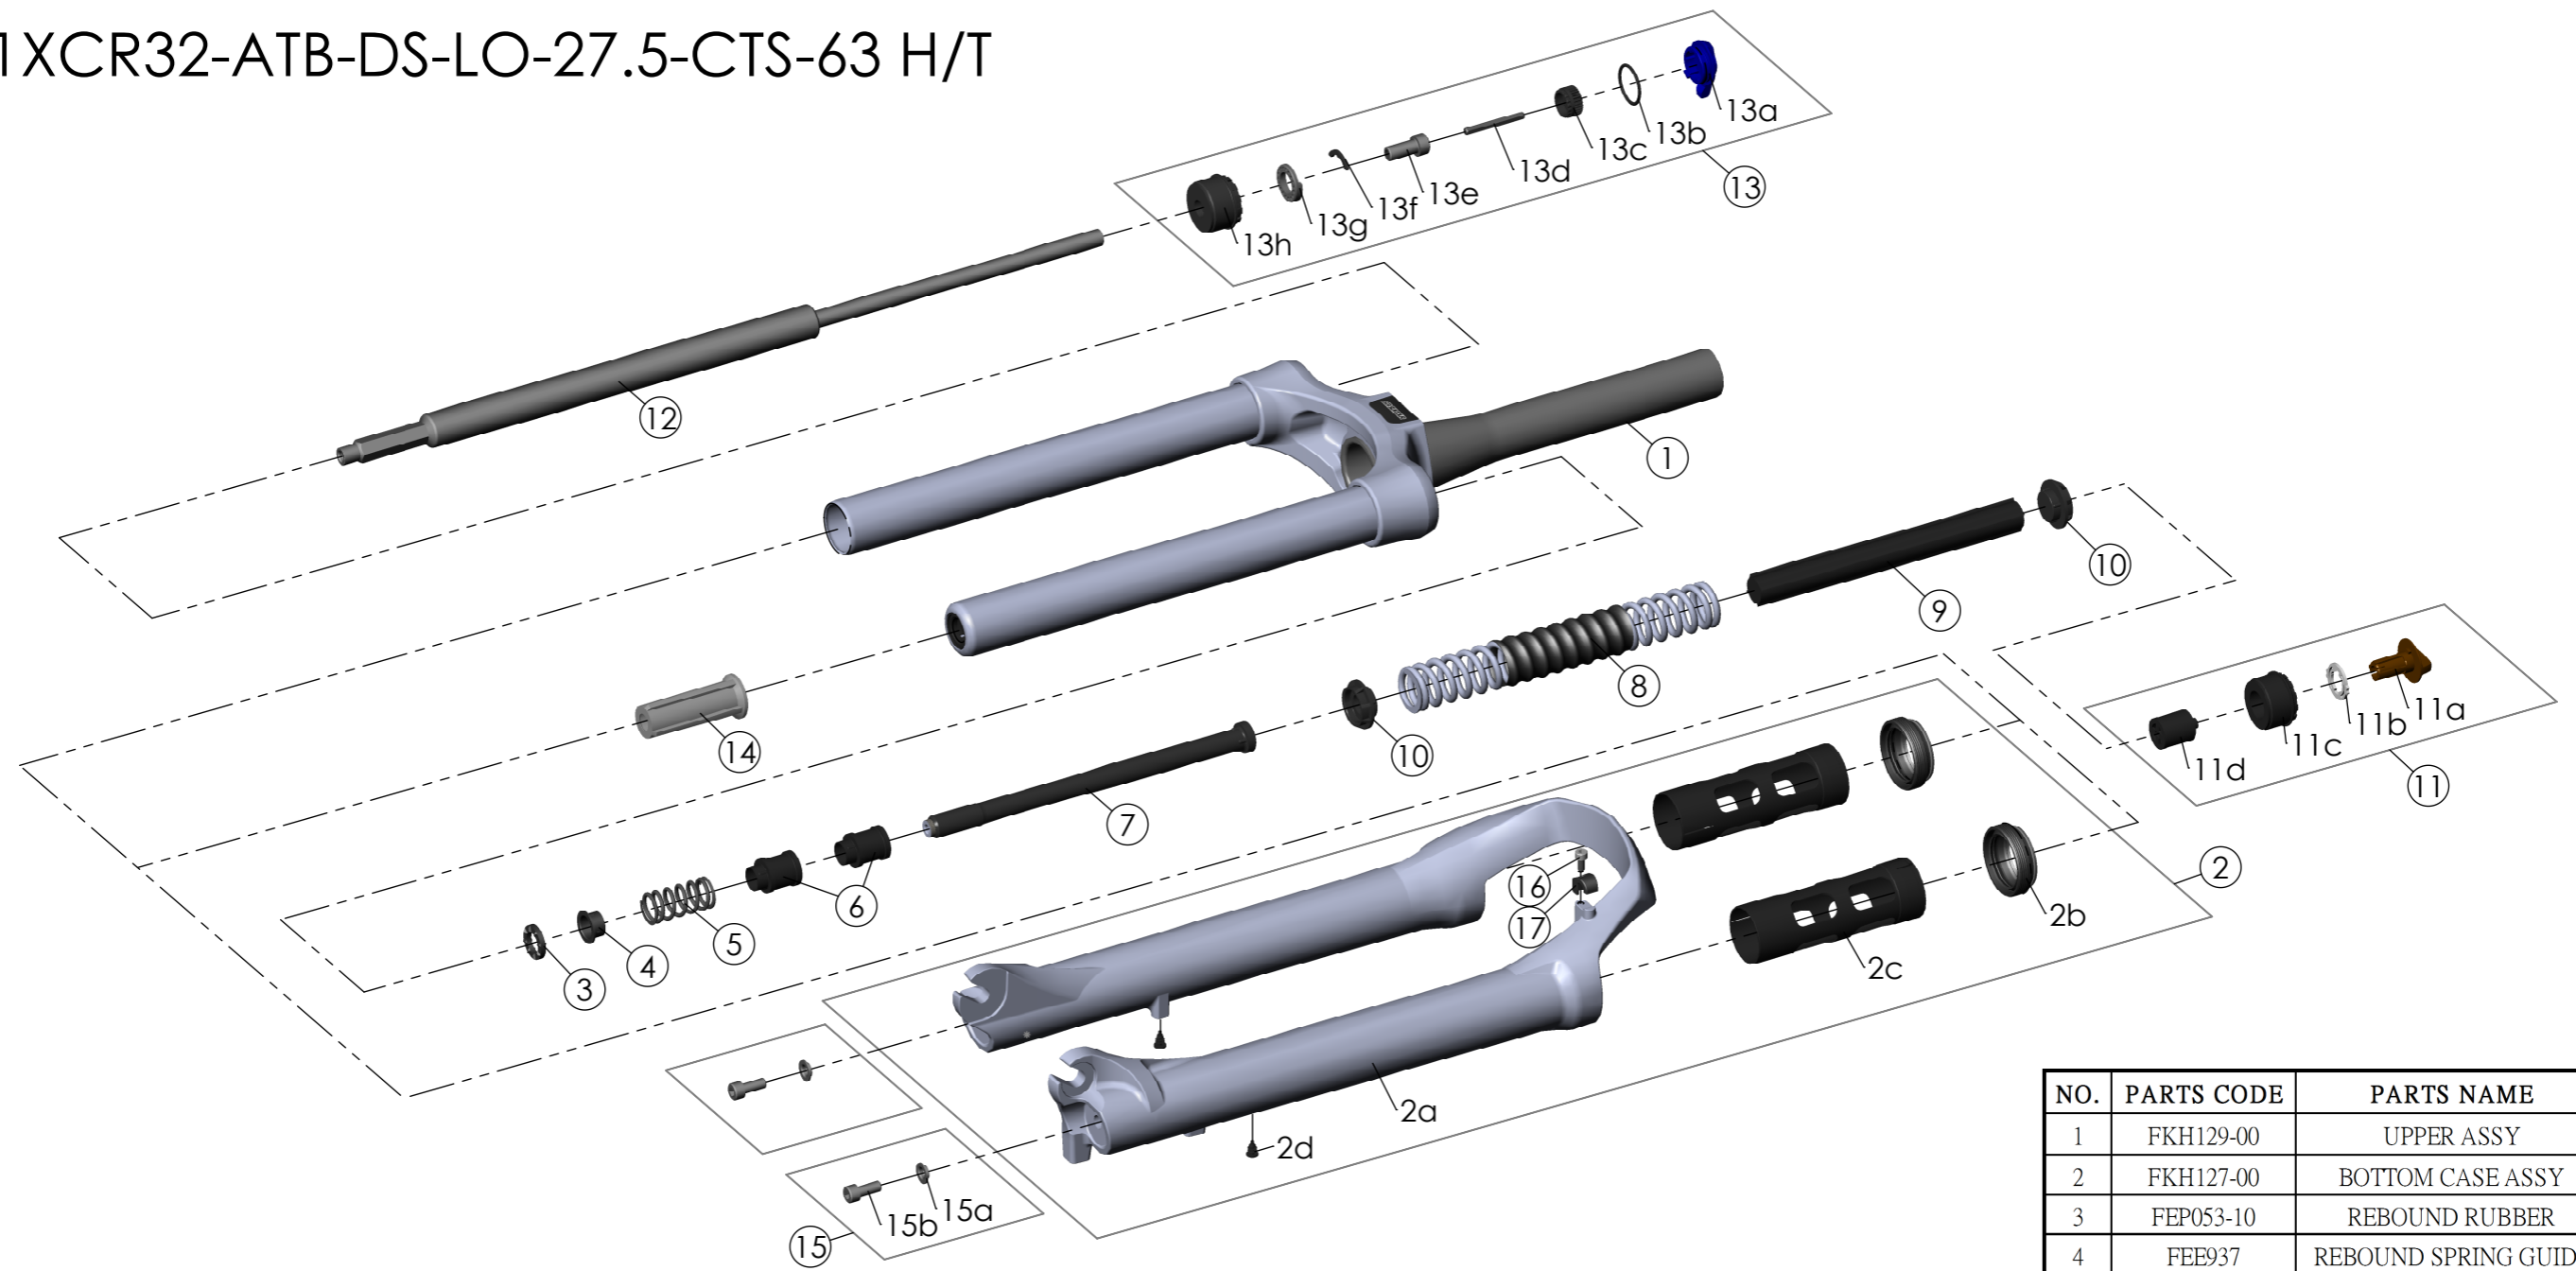

SF21XCR32-ATB-DS-LO-27.5-CTS-63 H/T

Date	2020.-8-17	Version	0
Amended			

NO.	PARTS CODE	PARTS NAME	63	QT
1	FKH129-00	UPPER ASSY	*	1
2	FKH127-00	BOTTOM CASE ASSY	*	1
3	FEP053-10	REBOUND RUBBER	*	1
4	FEE937	REBOUND SPRING GUIDE	*	1
5	FEP189-20	REBOUND SPRING	*	1
6	FEG184	SPACER	*	2
7	FEE798-40	SUPPORT TUBE	*	1
8	FEP872-01	MAIN SPRING	*	1
9	FEP661	DAMPER	*	1
10	FEE262-30	SPRING GUIDE	*	2
11	FKE009-15	ADJUSTER ASSY	*	2
12	FUN006-52	LO UNIT	*	1
13	FKE526-01	LO TOP CAP ASSY	*	1
14	FEE799-75	BOTTOM STOPPER	*	1
15	FKA044	FIXING BOLT SET	*	2
16	FSB153	GUIDE FIXING BOLT	*	1
17	FEE797	BRAKE HOSE GUIDE	*	1