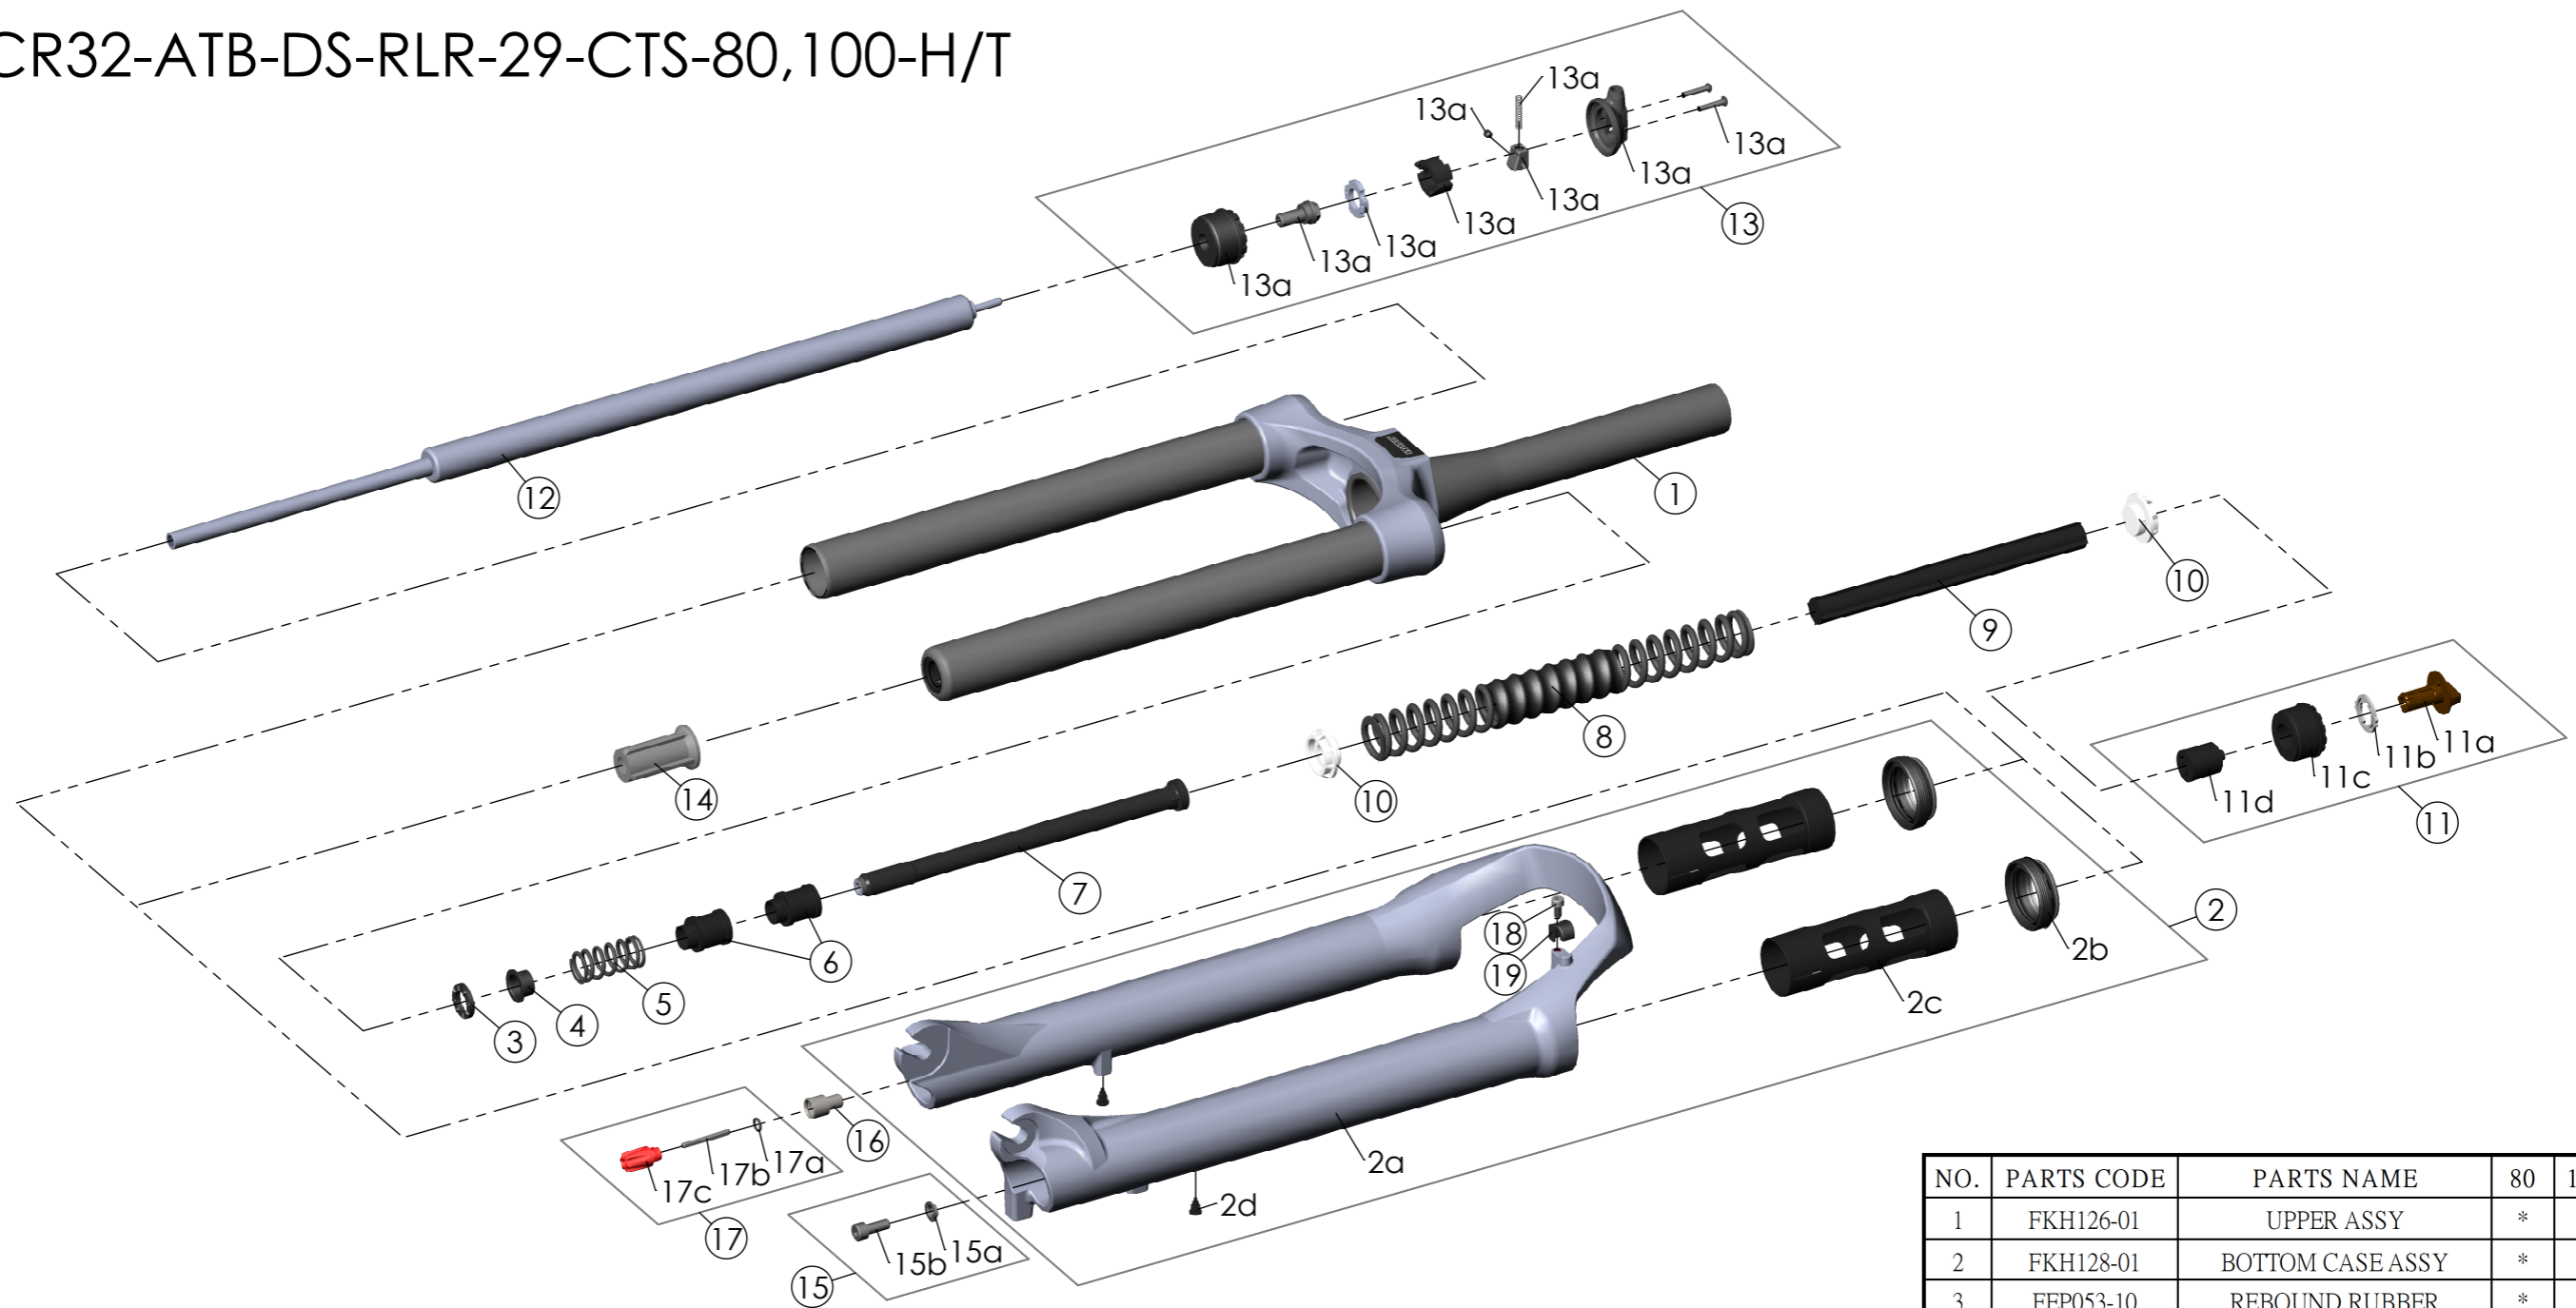

SF21XCR32-ATB-DS-RLR-29-CTS-80,100-H/T

Date	2020.-8-20	Version	0
Amended			

NO.	PARTS CODE	PARTS NAME	80	100	QT
14	FEE799-70	BOTTOM STOPPER	*	*	1
15	FKA044	FIXING BOLT SET	*	*	2
16	FSB058	DAMPER FIXING BOLT	*	*	1
17	FKA004-22	DAMPER KNOB ASSY	*	*	1
18	FSB153	GUIDE FIXING BOLT	*	*	1
19	FEE797	BRAKE HOSE GUIDE	*	*	1

NO.	PARTS CODE	PARTS NAME	80	100	QT
1	FKH126-01	UPPER ASSY	*	*	1
2	FKH128-01	BOTTOM CASE ASSY	*	*	1
3	FEP053-10	REBOUND RUBBER	*	*	1
4	FEE937	REBOUND SPRING GUIDE	*	*	1
5	FEP189-20	REBOUND SPRING	*	*	1
6	FEG184	SPACER	*		2
				*	1
7	FEE798-40	SUPPORT TUBE	*	*	1
8	FEP655-01	MAIN SPRING	*		1
	FEP654-01			*	1
9	FEP660	DAMPER	*	*	1
10	FEE262-40	SPRING GUIDE	*	*	2
11	FKE009-15	ADJUSTER ASSY	*	*	2
12	FUN083-10	RL-R-27.5 UNIT	*	*	1
13	FKE310-08	RL COVER ASSY	*	*	1