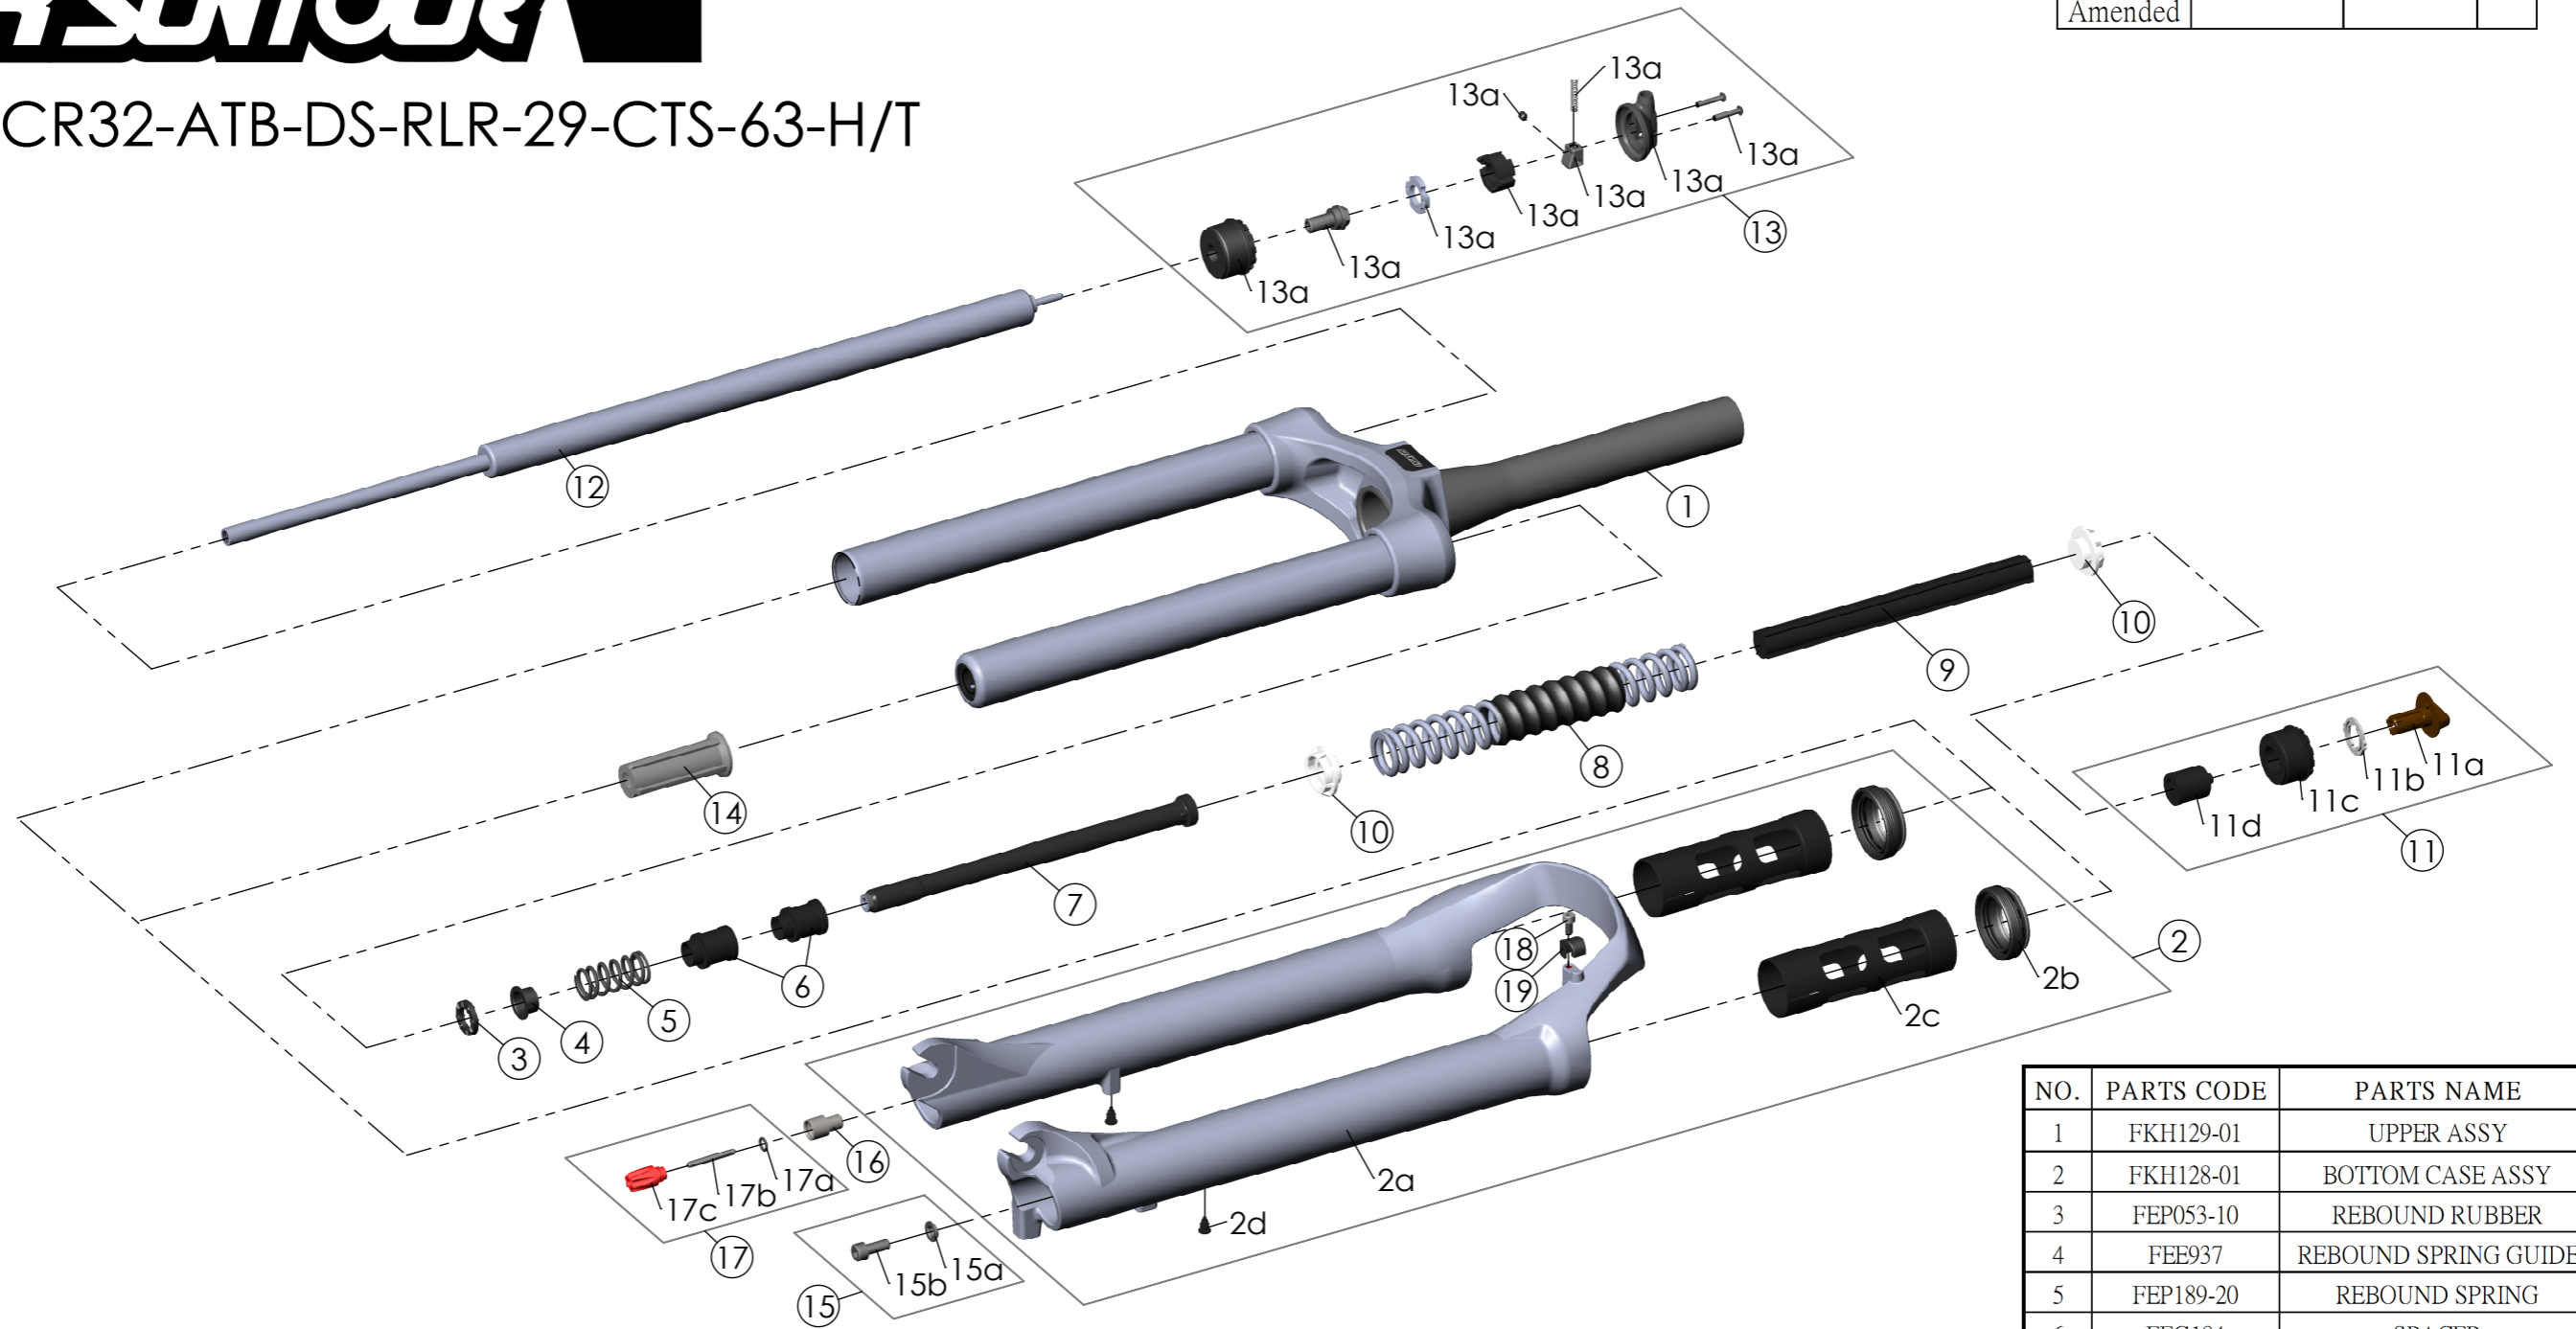

SF21XCR32-ATB-DS-RLR-29-CTS-63-H/T

Date	2020.-8-19	Version	0
Amended			

NO.	PARTS CODE	PARTS NAME	63	QT
1	FKH129-01	UPPER ASSY	*	1
2	FKH128-01	BOTTOM CASE ASSY	*	1
3	FEP053-10	REBOUND RUBBER	*	1
4	FEE937	REBOUND SPRING GUIDE	*	1
5	FEP189-20	REBOUND SPRING	*	1
6	FEG184	SPACER	*	2
7	FEE798-40	SUPPORT TUBE	*	1
8	FEP873-01	MAIN SPRING	*	1
9	FEP660	DAMPER	*	1
10	FEE262-40	SPRING GUIDE	*	2
11	FKE009-15	ADJUSTER ASSY	*	2
12	FUN083-10	RL-R-27.5 UNIT	*	1
13	FKE310-08	RL COVER ASSY	*	1
14	FEE799-75	BOTTOM STOPPER	*	1
15	FKA044	FIXING BOLT SET	*	2
16	FSB058	DAMPER FIXING BOLT	*	1
17	FKA004-22	DAMPER KNOB ASSY	*	1
18	FSB153	GUIDE FIXING BOLT	*	1
19	FEE797	BRAKE HOSE GUIDE	*	1