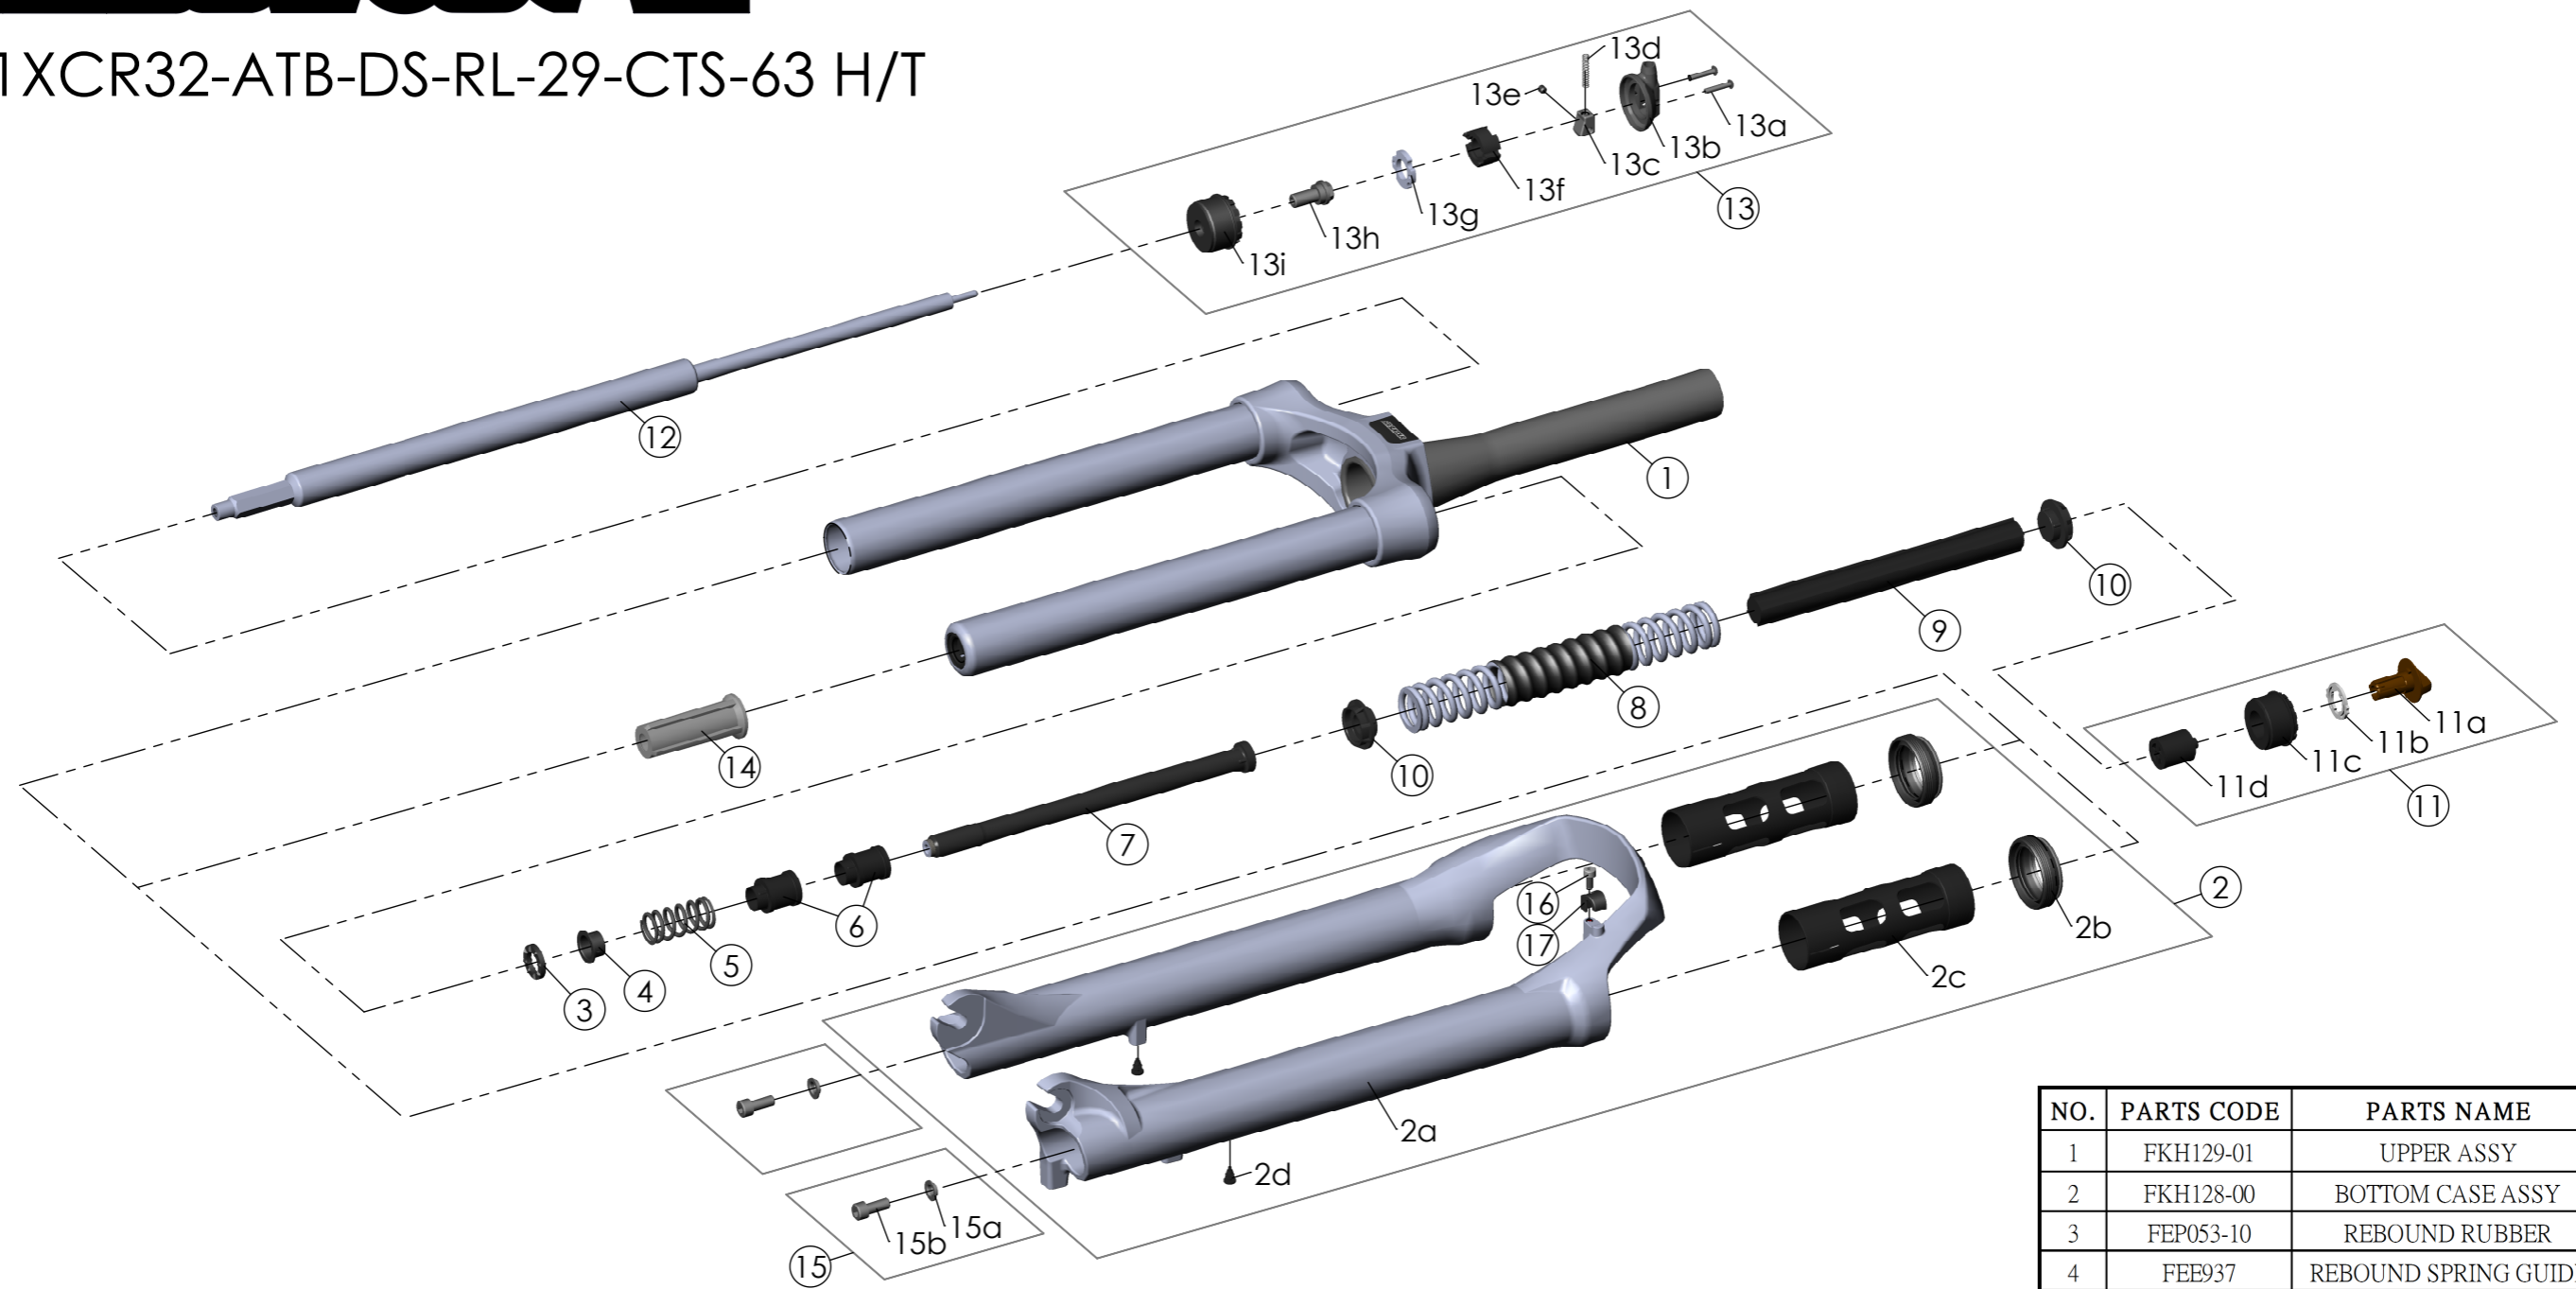

SF21XCR32-ATB-DS-RL-29-CTS-63 H/T

Date	2020.-8-20	Version	0
Amended			

NO.	PARTS CODE	PARTS NAME	63	QT
1	FKH129-01	UPPER ASSY	*	1
2	FKH128-00	BOTTOM CASE ASSY	*	1
3	FEP053-10	REBOUND RUBBER	*	1
4	FEE937	REBOUND SPRING GUIDE	*	1
5	FEP189-20	REBOUND SPRING	*	1
6	FEG184	SPACER	*	2
7	FEE798-40	SUPPORT TUBE	*	1
8	FEP872-01	MAIN SPRING	*	1
9	FEP661	DAMPER	*	1
10	FEE262-30	SPRING GUIDE	*	2
11	FKE009-15	ADJUSTER ASSY	*	2
12	FUN015-50	RL-27.5 UNIT	*	1
13	FKE310-08	RL COVER ASSY	*	1
14	FEE799-75	BOTTOM STOPPER	*	1
15	FKA044	FIXING BOLT SET	*	2
16	FSB153	GUIDE FIXING BOLT	*	1
17	FEE797	BRAKE HOSE GUIDE	*	1