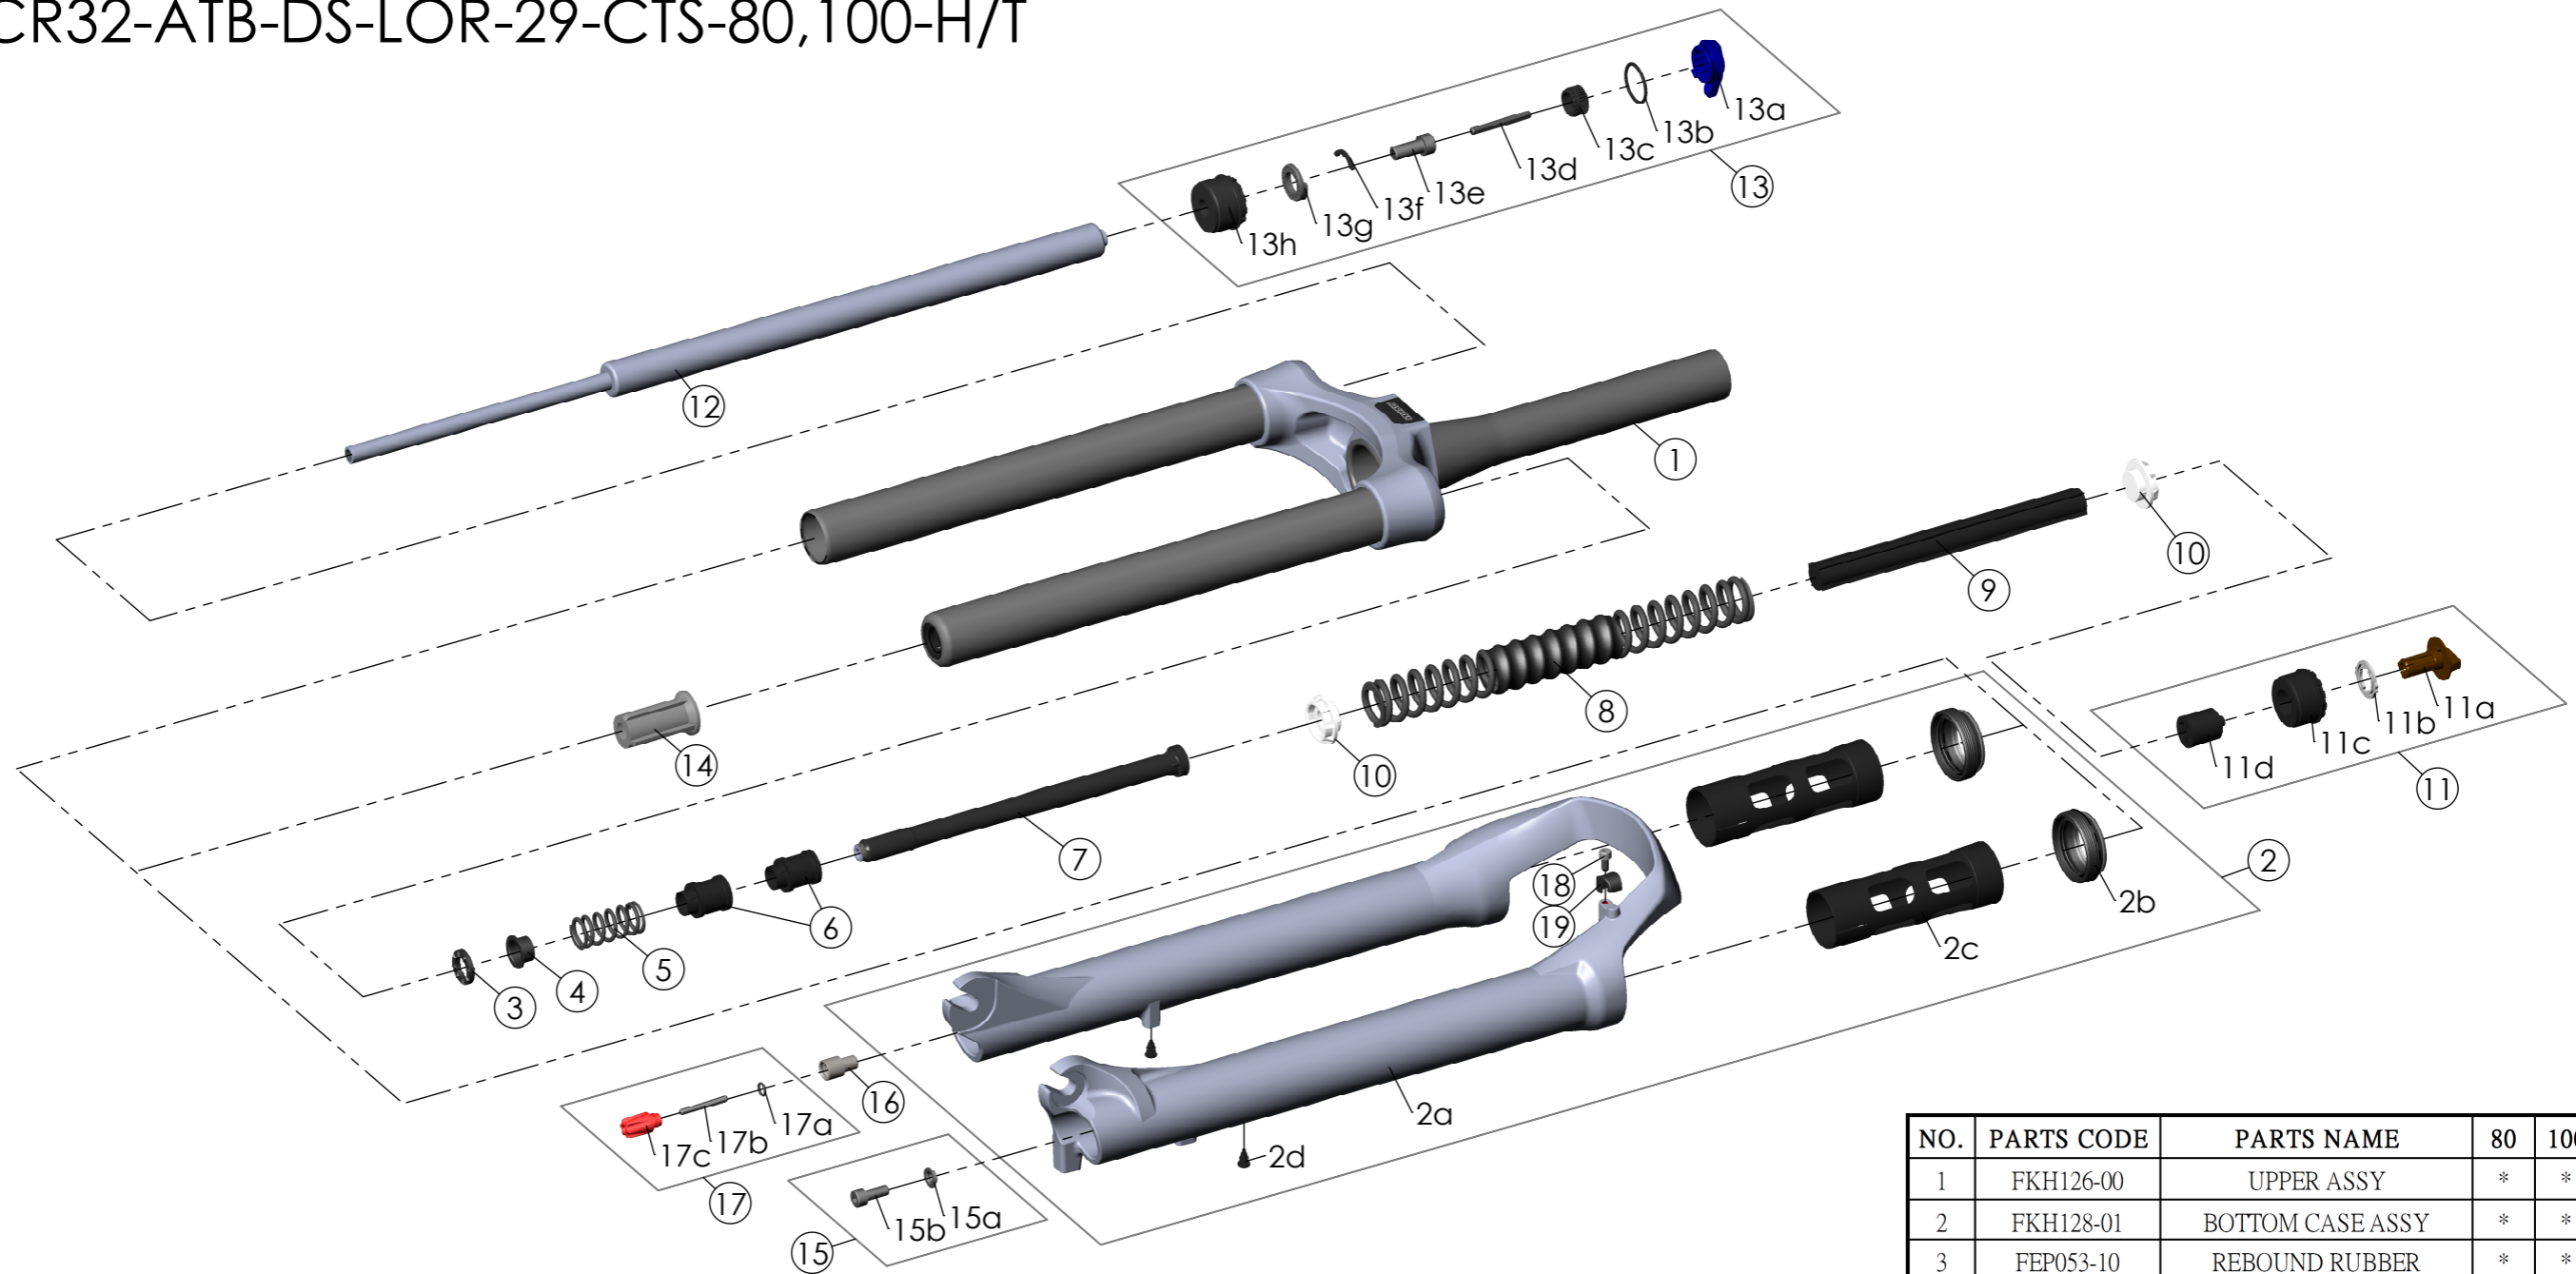

SF21XCR32-ATB-DS-LOR-29-CTS-80,100-H/T

Date	2020.-8-20	Version	0
Amended			

NO.	PARTS CODE	PARTS NAME	80	100	QT
14	FEE799-70	BOTTOM STOPPER	*	*	1
15	FKA044	FIXING BOLT SET	*	*	2
16	FSB058	DAMPER FIXING BOLT	*	*	1
17	FKA004-22	DAMPER KNOB ASSY	*	*	1
18	FSB153	GUIDE FIXING BOLT	*	*	1
19	FEE797	BRAKE HOSE GUIDE	*	*	1

NO.	PARTS CODE	PARTS NAME	80	100	QT
1	FKH126-00	UPPER ASSY	*	*	1
2	FKH128-01	BOTTOM CASE ASSY	*	*	1
3	FEP053-10	REBOUND RUBBER	*	*	1
4	FEE937	REBOUND SPRING GUIDE	*	*	1
5	FEP189-20	REBOUND SPRING	*	*	1
6	FEG184	SPACER	*		2
				*	1
7	FEE798-40	SUPPORT TUBE	*	*	1
8	FEP655-01	MAIN SPRING	*		1
	FEP654-01			*	1
9	FEP660	DAMPER	*	*	1
10	FEE262-40	SPRING GUIDE	*	*	2
11	FKE009-15	ADJUSTER ASSY	*	*	2
12	FUN082-10	LO-R-27.5 UNIT	*	*	1
13	FKE526-01	LO TOP CAP ASSY	*	*	1