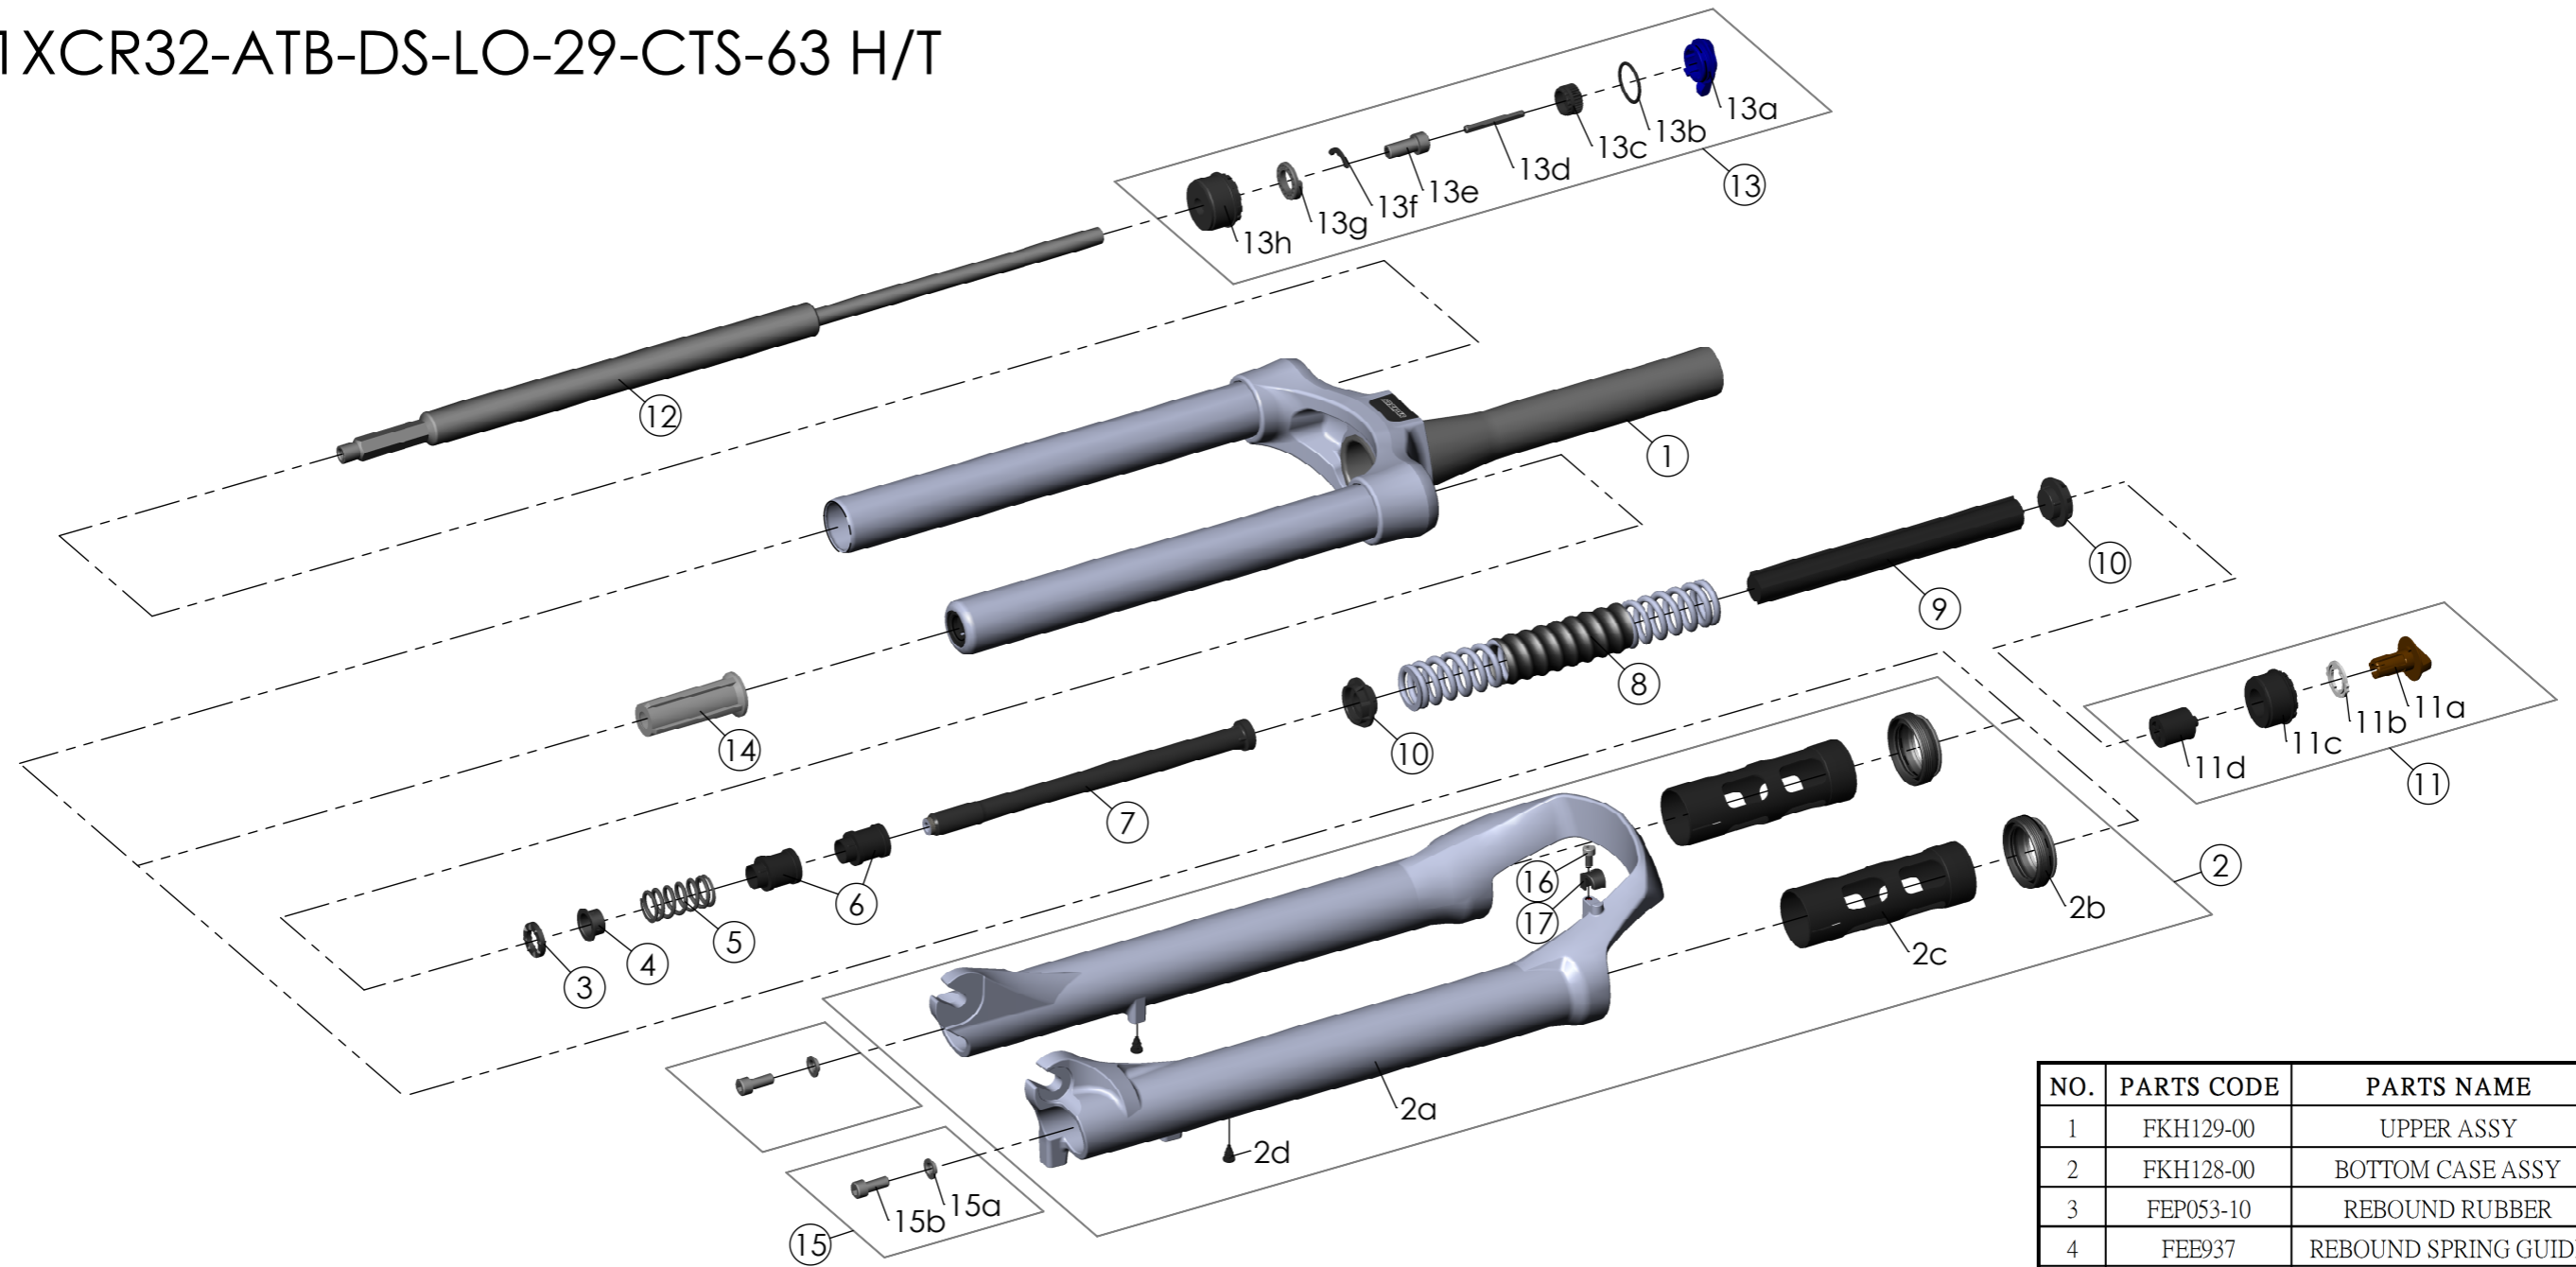

Date	2020.-8-19	Version	0
Amended			

NO.	PARTS CODE	PARTS NAME	63	QT
1	FKH129-00	UPPER ASSY	*	1
2	FKH128-00	BOTTOM CASE ASSY	*	1
3	FEP053-10	REBOUND RUBBER	*	1
4	FEE937	REBOUND SPRING GUIDE	*	1
5	FEP189-20	REBOUND SPRING	*	1
6	FEG184	SPACER	*	2
7	FEE798-40	SUPPORT TUBE	*	1
8	FEP872-01	MAIN SPRING	*	1
9	FEP661	DAMPER	*	1
10	FEE262-30	SPRING GUIDE	*	2
11	FKE009-15	ADJUSTER ASSY	*	2
12	FUN006-52	LO UNIT	*	1
13	FKE526-01	LO TOP CAP ASSY	*	1
14	FEE799-75	BOTTOM STOPPER	*	1
15	FKA044	FIXING BOLT SET	*	2
16	FSB153	GUIDE FIXING BOLT	*	1
17	FEE797	BRAKE HOSE GUIDE	*	1