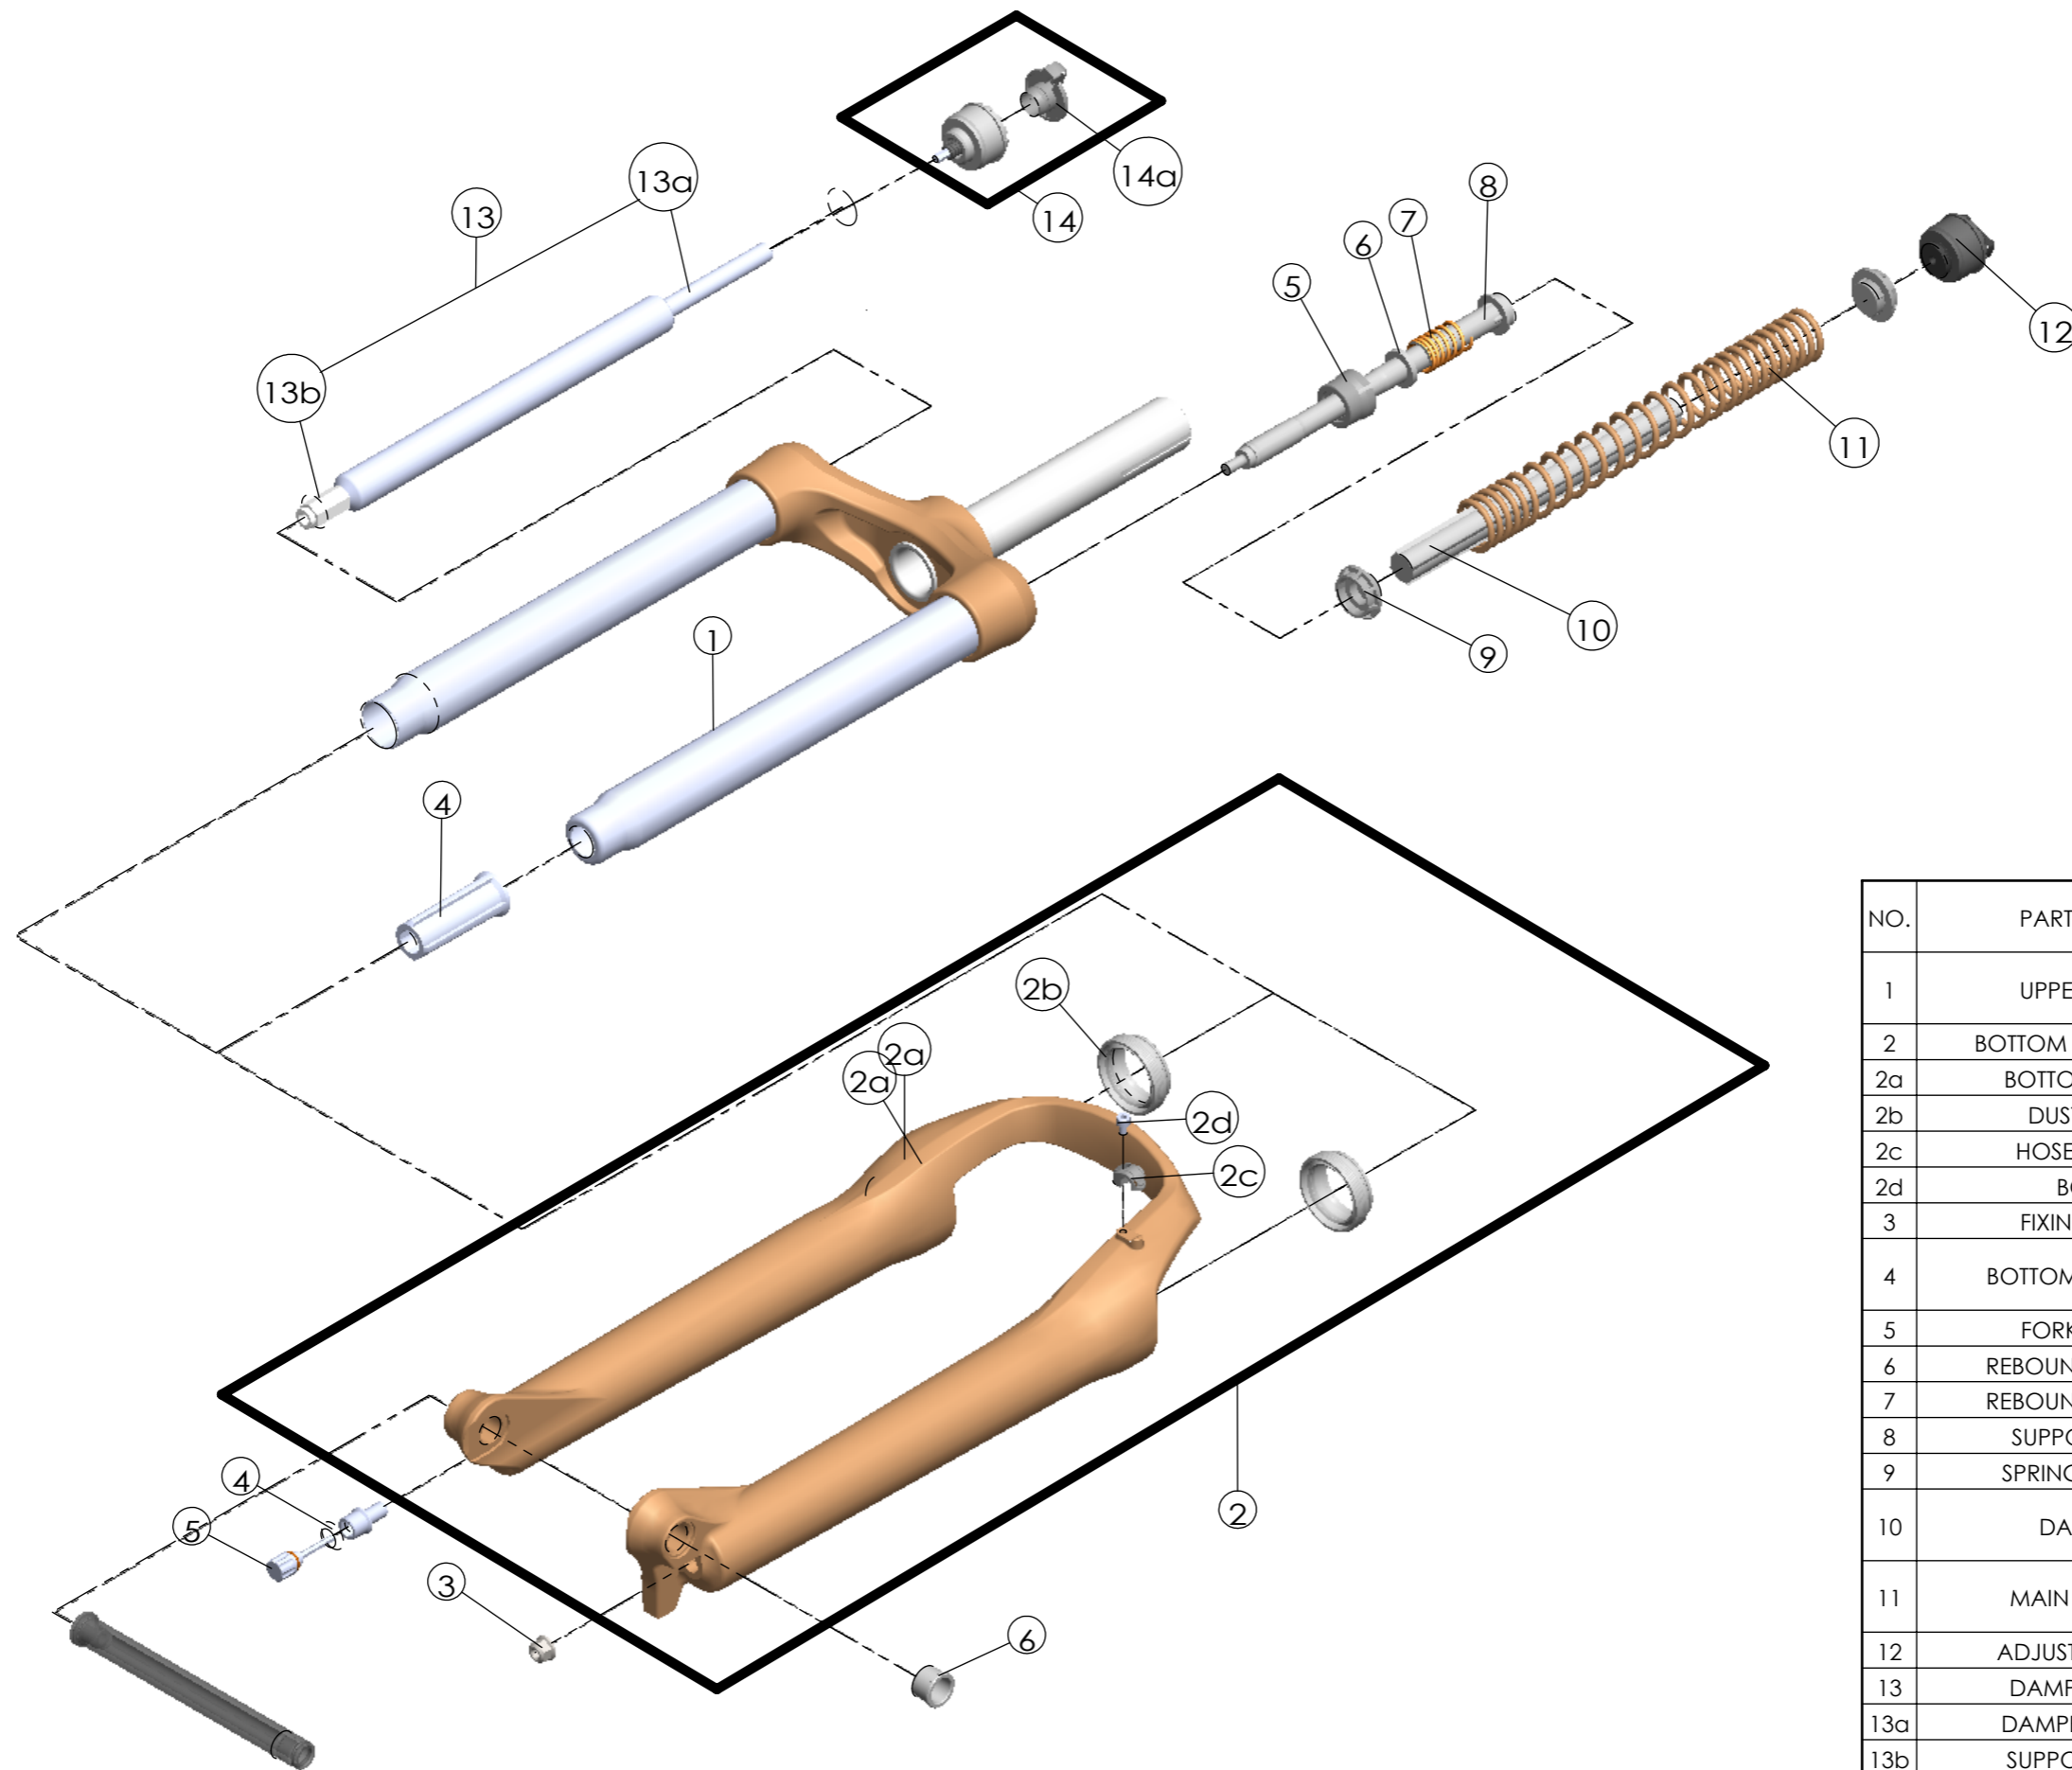

Date	2020.11.27	Version	1
Amended			

NO.	PART NAME	PART CODE	QTY.	
			80	100
1	UPPER ASSY	FKZ146-03	1	-
		FKZ146-04	-	1
2	BOTTOM CASE ASSY	FKZ147-10	1	1
2a	BOTTOM CASE	FPB506	1	1
2b	DUST SEAL	FAA169-20	2	2
2c	HOSE GUIDE	FEG166	1	1
2d	BOLT	FSB153	1	1
3	FIXING NUT	FSN023	1	1
4	BOTTOM STOPPER	FEE806-80	1	-
		FEE806-20	-	1
5	FORK NOSE	FEE805	1	1
6	REBOUND RUBBER	FEP053	1	1
7	REBOUND SPRING	FEP189-20	1	1
8	SUPPOR TUBE	FEE800-10	1	1
9	SPRING GUIDE	FEE262-30	2	2
10	DAMPER	FEP661	1	-
		FEP661-10	-	1
11	MAIN SPRING	FEP755	1	-
		FEP754	-	1
12	ADJUST SYSTEM	FKE009-21	1	1
13	DAMPER UNIT	FUN006-29	1	1
13a	DAMPER BODY	FUN006-20	1	1
13b	SUPPORT TUBE	FEE314-12	1	1
14	LO ADJUST SYSTEM	FKE028-38	1	1
14a	KNOB	FEG426	1	1