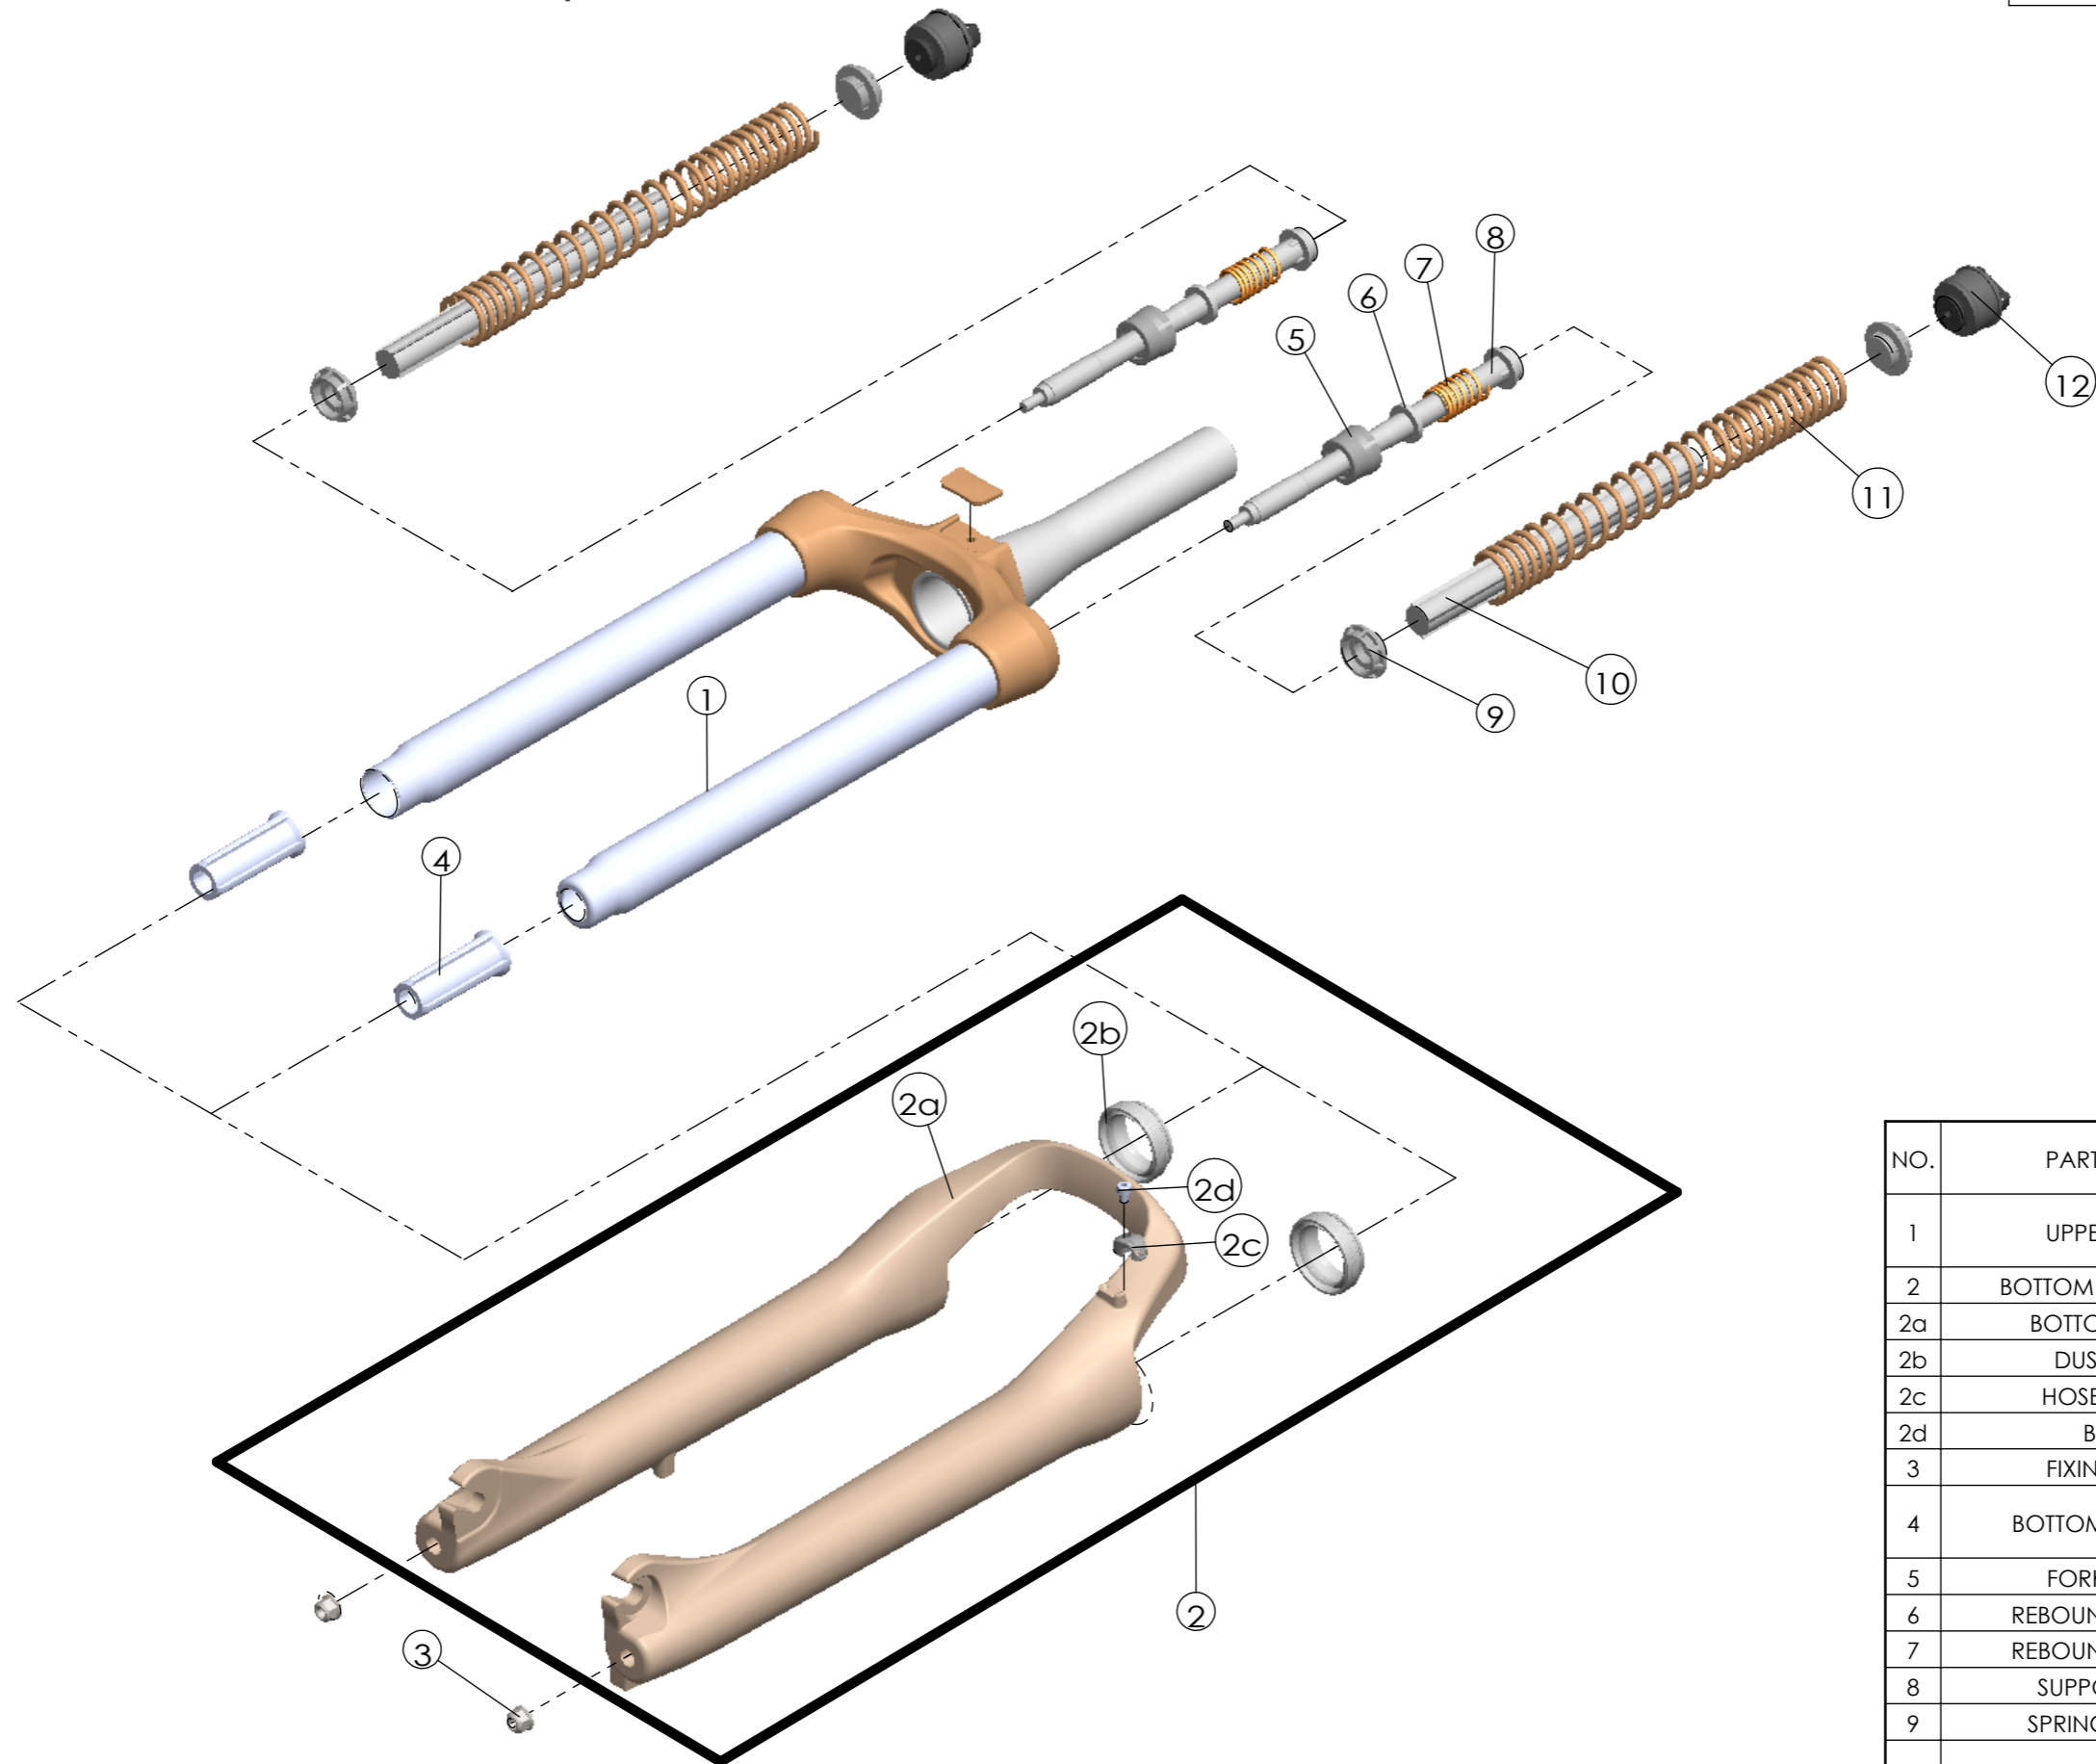

Date	2020.11.27	Version	1
Amended			

NO.	PART NAME	PART CODE	QTY.	
			80	100
1	UPPER ASSY	FKZ146-01	1	-
		FKZ146-02	-	1
2	BOTTOM CASE ASSY	FKZ147-10	1	1
2a	BOTTOM CASE	FPB506	1	1
2b	DUST SEAL	FAA169-20	2	2
2c	HOSE GUIDE	FEG166	1	1
2d	BOLT	FSB153	1	1
3	FIXING NUT	FSN023	2	2
4	BOTTOM STOPPER	FEE806-80	2	-
		FEE806-20	-	2
5	FORK NOSE	FEE805	2	2
6	REBOUND RUBBER	FEP053	2	2
7	REBOUND SPRING	FEP058-20	2	2
8	SUPPOR TUBE	FEE800-10	2	2
9	SPRING GUIDE	FEE262-30	4	4
10	DAMPER	FEP661	1	-
		FEP661-10	-	1
11	MAIN SPRING	FEP746	2	-
		FEP745	-	2
12	ADJUST SYSTEM	FKE009-21	2	2