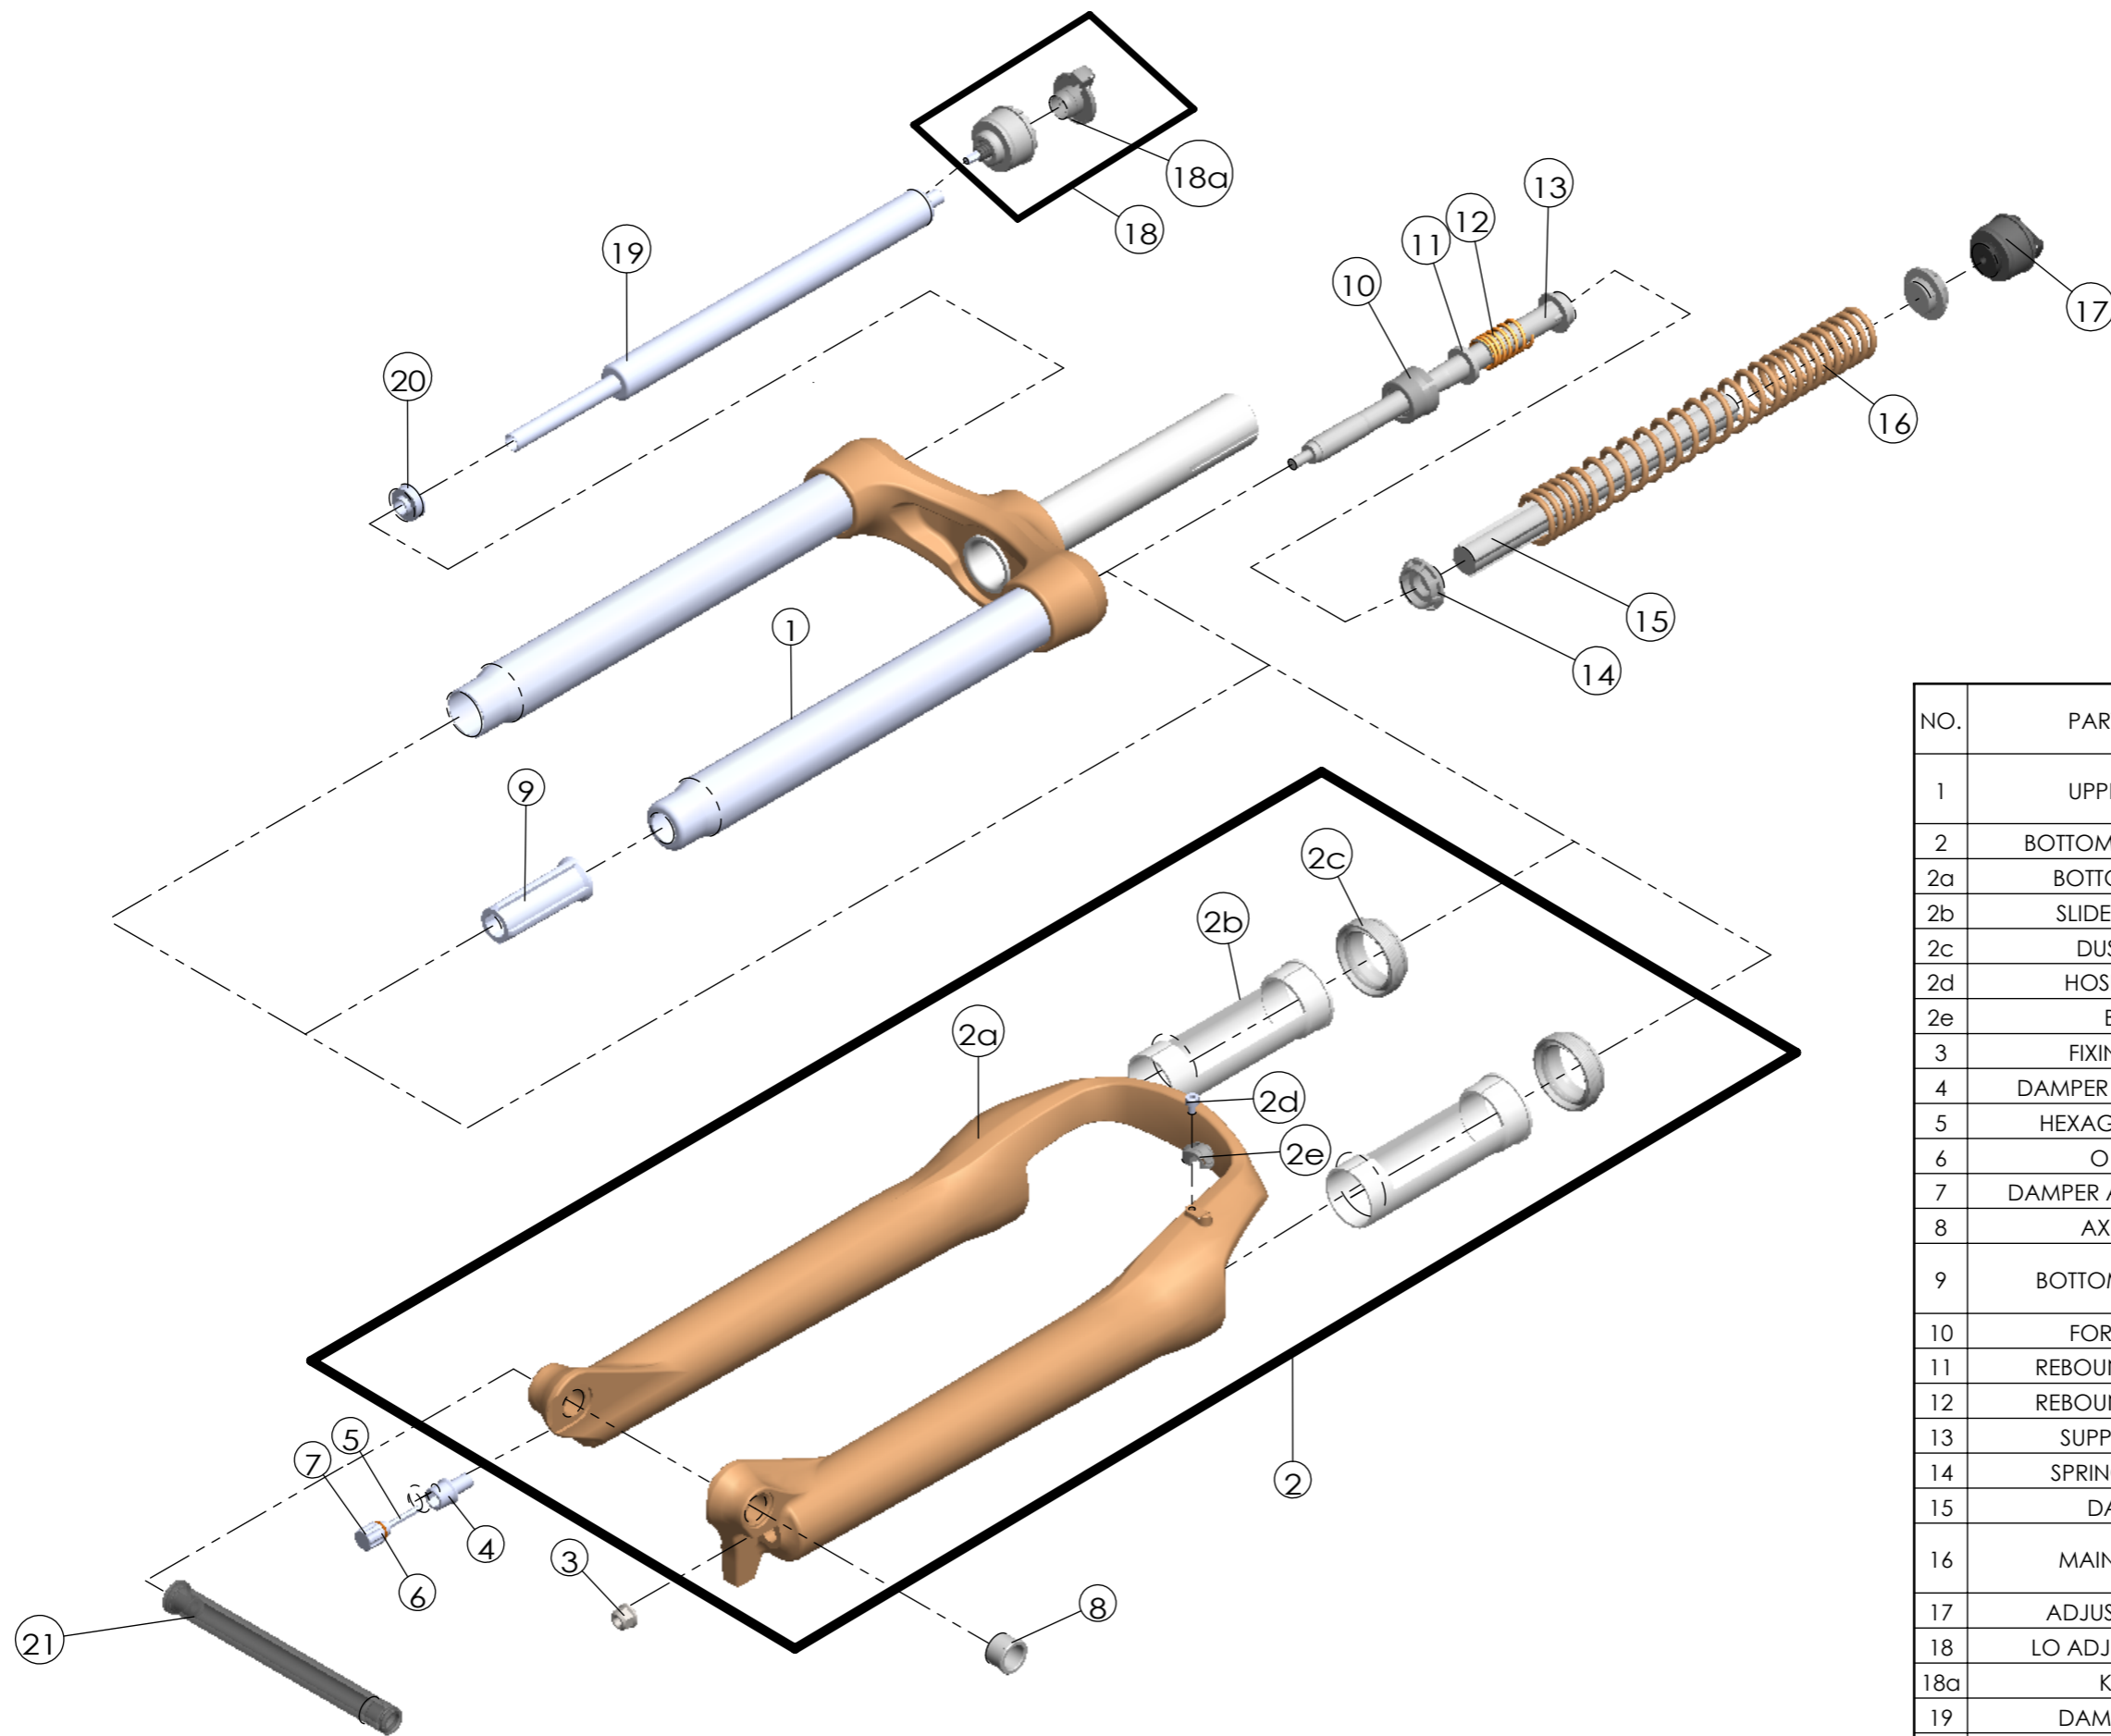

Date	2018.9.18	Version	1
Amended			

NO.	PART NAME	PART CODE	QTY.	
			100	120
1	UPPER ASSY	FKZ096-05	1	-
		FKZ096-07	-	1
2	BOTTOM CASE ASSY	FKZ097-20	1	1
2a	BOTTOM CASE	FPB424-10	1	1
2b	SLIDER SLEEVE	FEG137	2	2
2c	DUST SEAL	FAA169-20	2	2
2d	HOSE GUIDE	FEG166	1	1
2e	BOLT	FSB153	1	1
3	FIXING NUT	FSN023	1	1
4	DAMPER FIXING BOLT	FSB058-20	1	1
5	HEXAGON SHAFT	FEE131-10	1	1
6	O RING	FAA083	1	1
7	DAMPER ADJUST KNOB	FEE845-10	1	1
8	AXLE NUT	FSN075-20	1	1
9	BOTTOM STOPPER	FEE806-40	1	-
		FEE806-30	-	1
10	FORK NOSE	FEE805	1	1
11	REBOUND RUBBER	FEP053	1	1
12	REBOUND SPRING	FEP189-20	1	1
13	SUPPORT TUBE	FEG175	1	1
14	SPRING GUIDE	FEE434-10	2	2
15	DAMPER	FEP320-10	1	1
16	MAIN SPRING	FEP748	1	-
		FEP759	-	1
17	ADJUST SYSTEM	FKE009-21	1	1
18	LO ADJUST SYSTEM	FKE526-21	1	1
18a	KNOB	FEG361-01	1	1
19	DAMPER UNIT	FUN082-20	1	1
20	SLEEVE	FEG363-20	1	1
21	15AH2-110 AXLE SET	FKA117-00	1	1