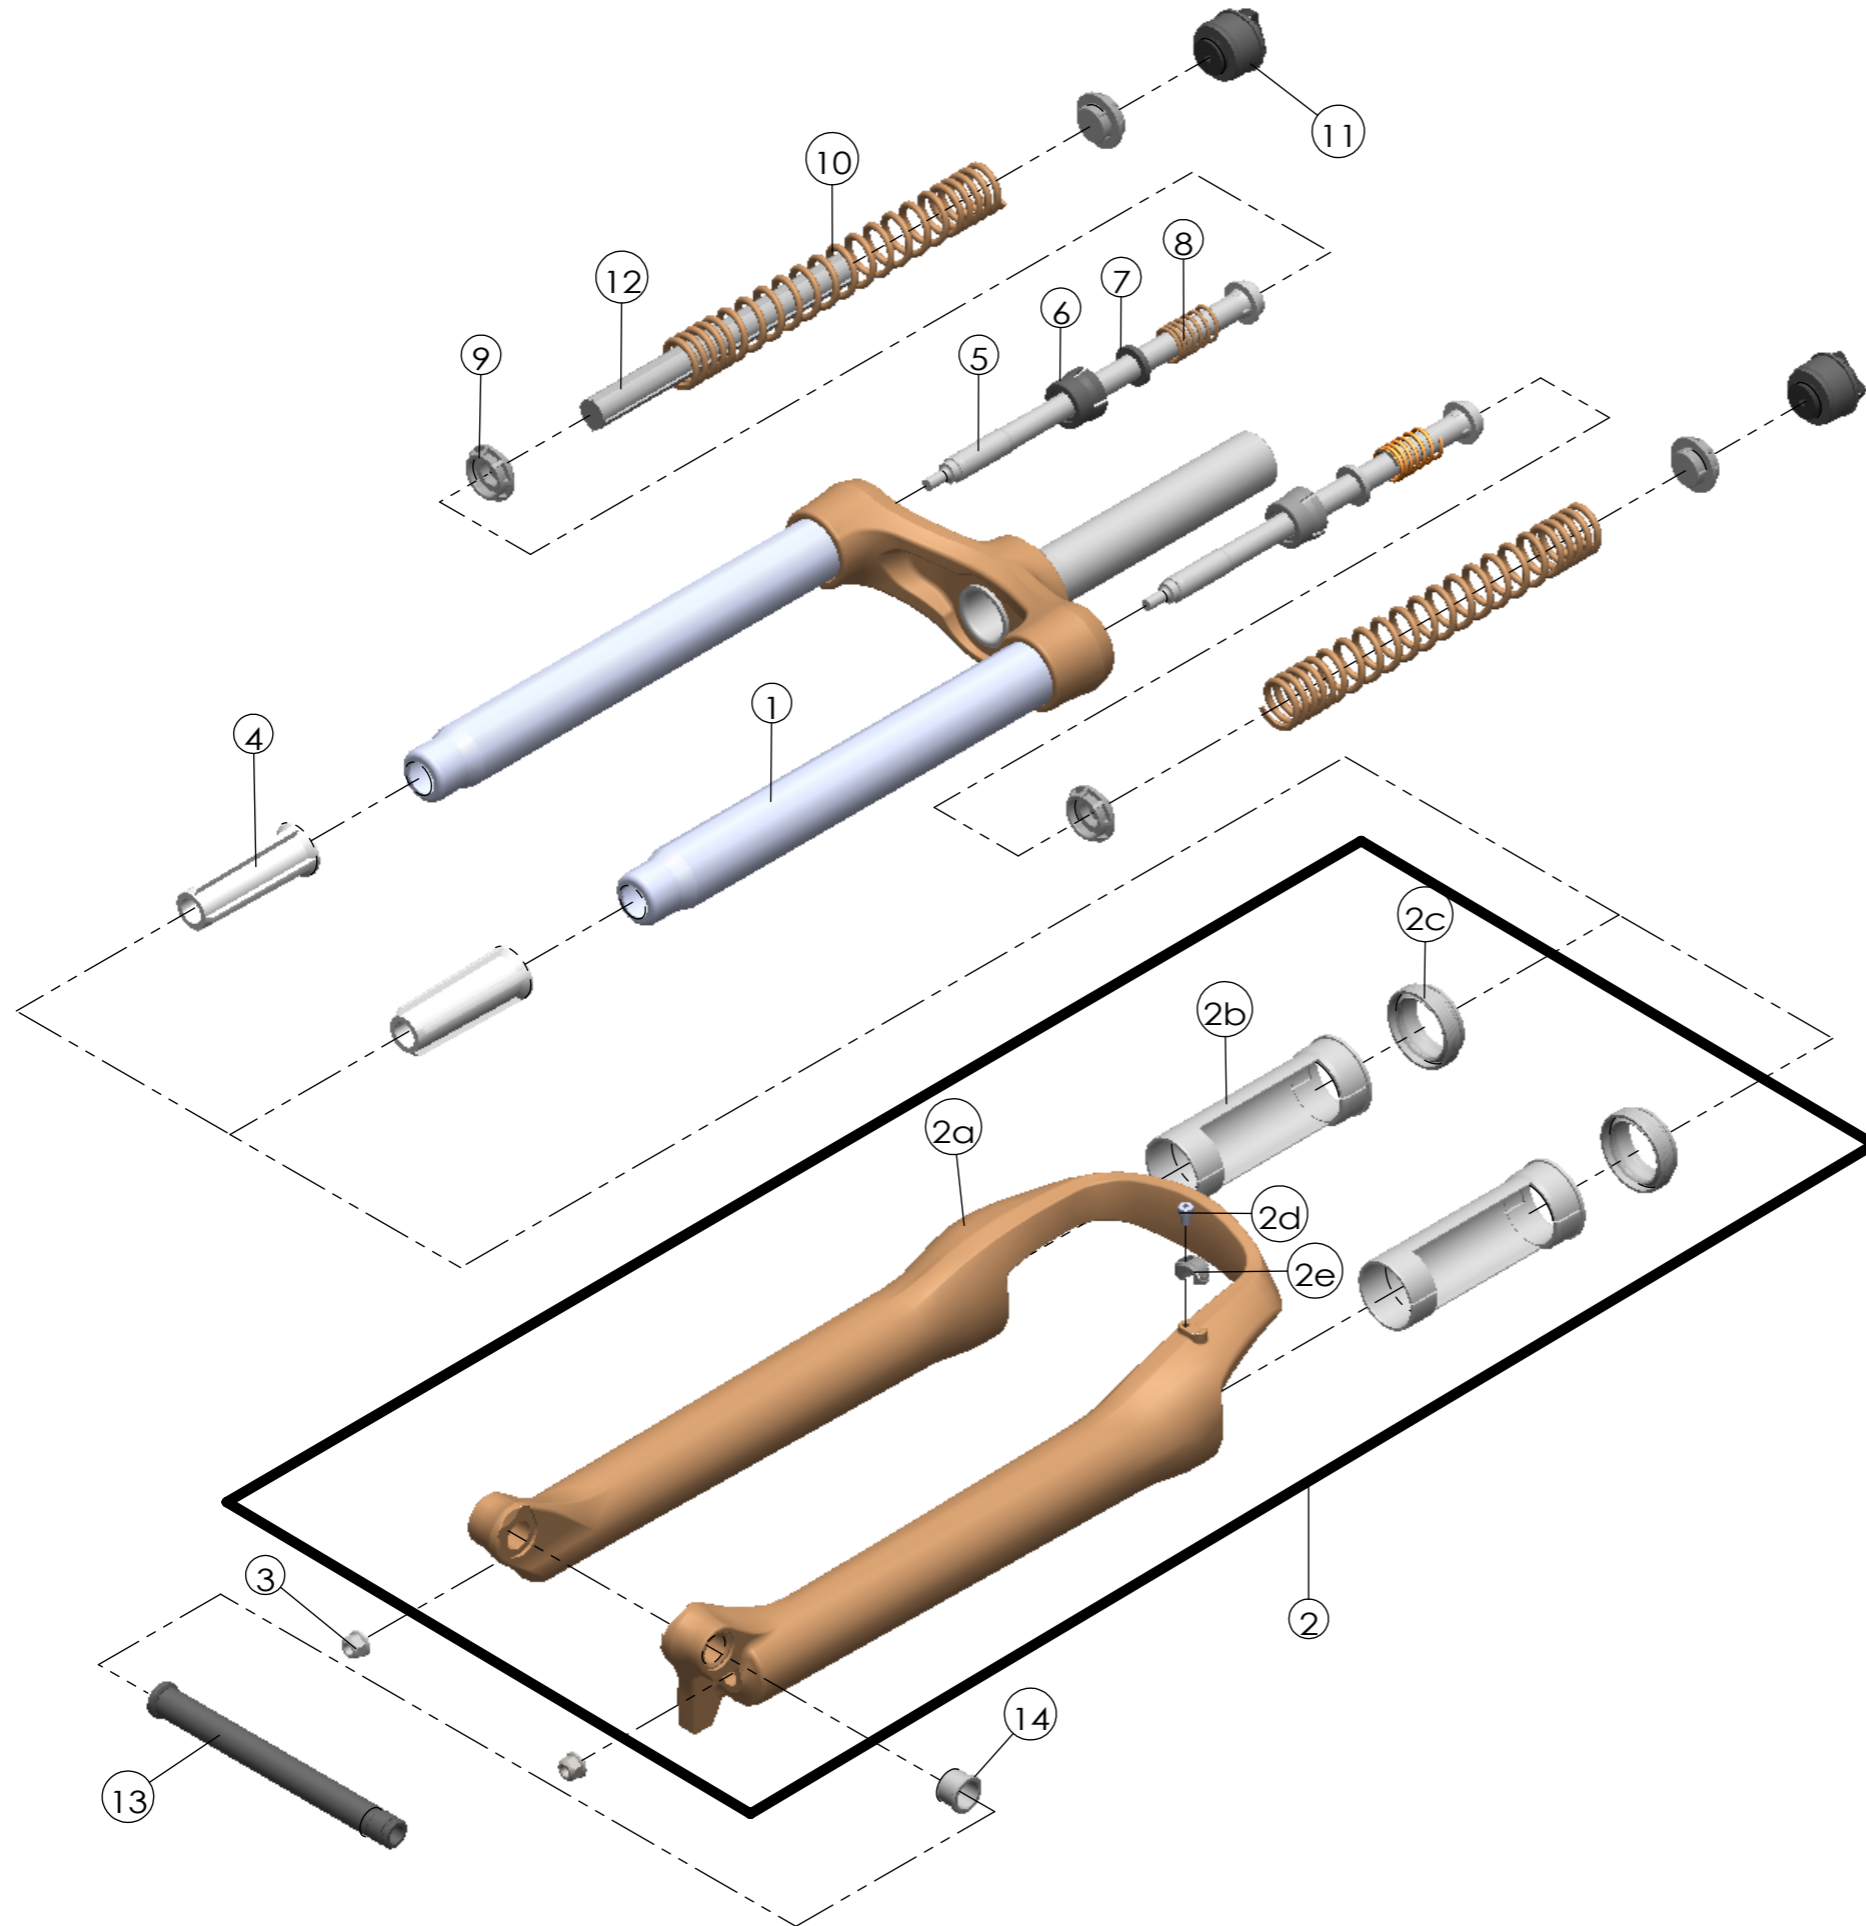

Date	2018.9.14	Version	1
Amended			

NO.	PART NAME	PART CODE	QTY.		
			80	100	120
1	UPPER ASSY	FKZ096-01	1	-	-
		FKZ096-02	-	1	-
		FKZ096-03	-	-	1
2	BOTTOM CASE ASSY	FKZ097-10	1	1	1
2a	BOTTOM CASE	FPB424-10	1	1	1
2b	SLIDER SLEEVE	FEG137	2	2	2
2c	DUST SEAL	FAA169-20	2	2	2
2d	BOLT	FSB153	1	1	1
2e	HOSE GUIDE	FEG166	1	1	1
3	FIXING NUT	FSN023	2	2	2
4	BOTTOM STOPPER	FEE959-00	2	-	-
		FEP806-40	-	2	-
		FEP806-30	-	-	2
5	SUPPORT TUBE	FEG175	2	2	2
6	FORK NOSE	FEE805	2	2	2
7	REBOUND RUBBER	FEP053	2	2	2
8	REBOUND SPRING	FEP058-20	2	2	2
9	SPRING GUIDE	FEE262-30	4	4	4
10	MAIN SPRING	FEP746	2	-	-
		FEP745	-	2	-
		FEP757	-	-	2
11	ADJUST SYSTEM	FKE009-21	2	2	2
12	DAMPER	FEP661-10	1	1	1
13	15QLC32-110 AXLE SET	FKA117-00	1	1	1
14	FIXING NUT	FSN075-20	1	1	1