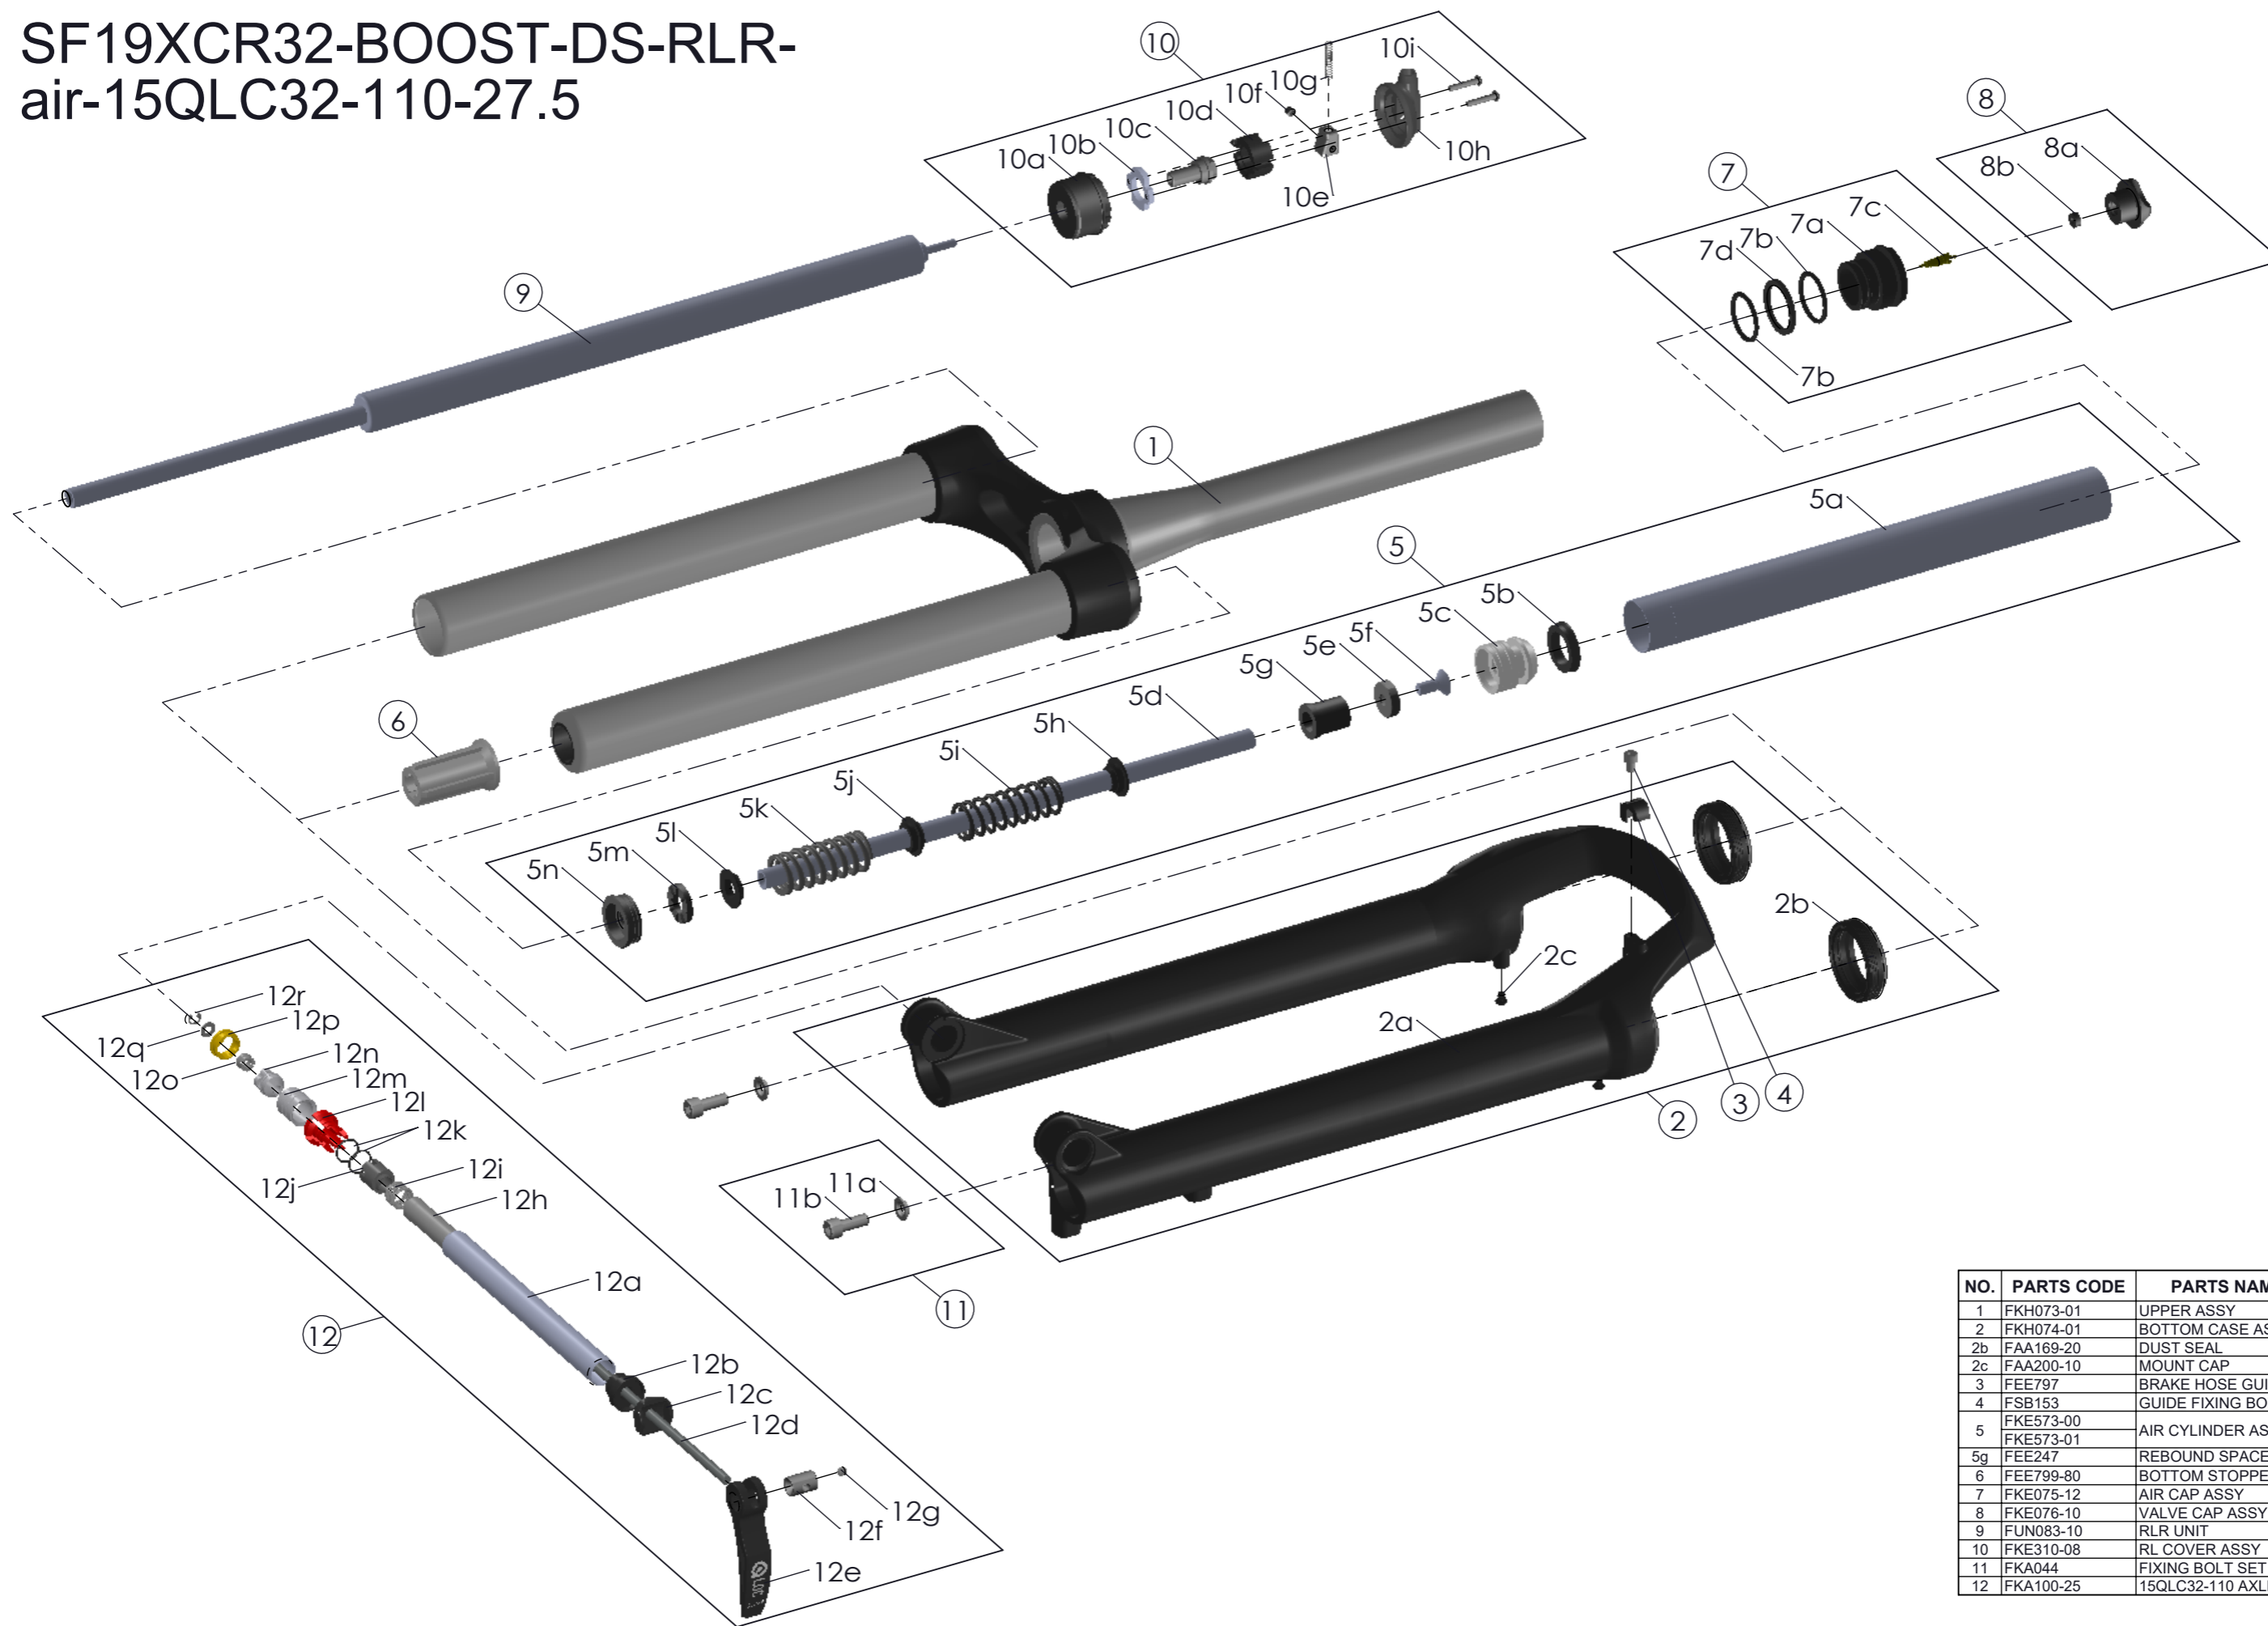

SR SUNTOUR

SF19XCR32-BOOST-DS-RLR-
air-15QLC32-110-27.5

Date	2018.-8.10	Version	0
Amended			

NO.	PARTS CODE	PARTS NAME	120	100	QT
1	FKH073-01	UPPER ASSY	*	*	1
2	FKH074-01	BOTTOM CASE ASSY	*	*	1
2b	FAA169-20	DUST SEAL	*	*	2
2c	FAA200-10	MOUNT CAP	*	*	4
3	FEE797	BRAKE HOSE GUIDE	*	*	1
4	FSB153	GUIDE FIXING BOLT	*	*	1
5	FKE573-00	AIR CYLINDER ASSY	*	*	1
	FKE573-01			*	1
5g	FEE247	REBOUND SPACER	*	*	1
6	FEE799-80	BOTTOM STOPPER	*	*	1
7	FKE075-12	AIR CAP ASSY	*	*	1
8	FKE076-10	VALVE CAP ASSY	*	*	1
9	FUN083-10	RLR UNIT	*	*	1
10	FKE310-08	RL COVER ASSY	*	*	1
11	FKA044	FIXING BOLT SET	*	*	2
12	FKA100-25	15QLC32-110 AXLE SET	*	*	1