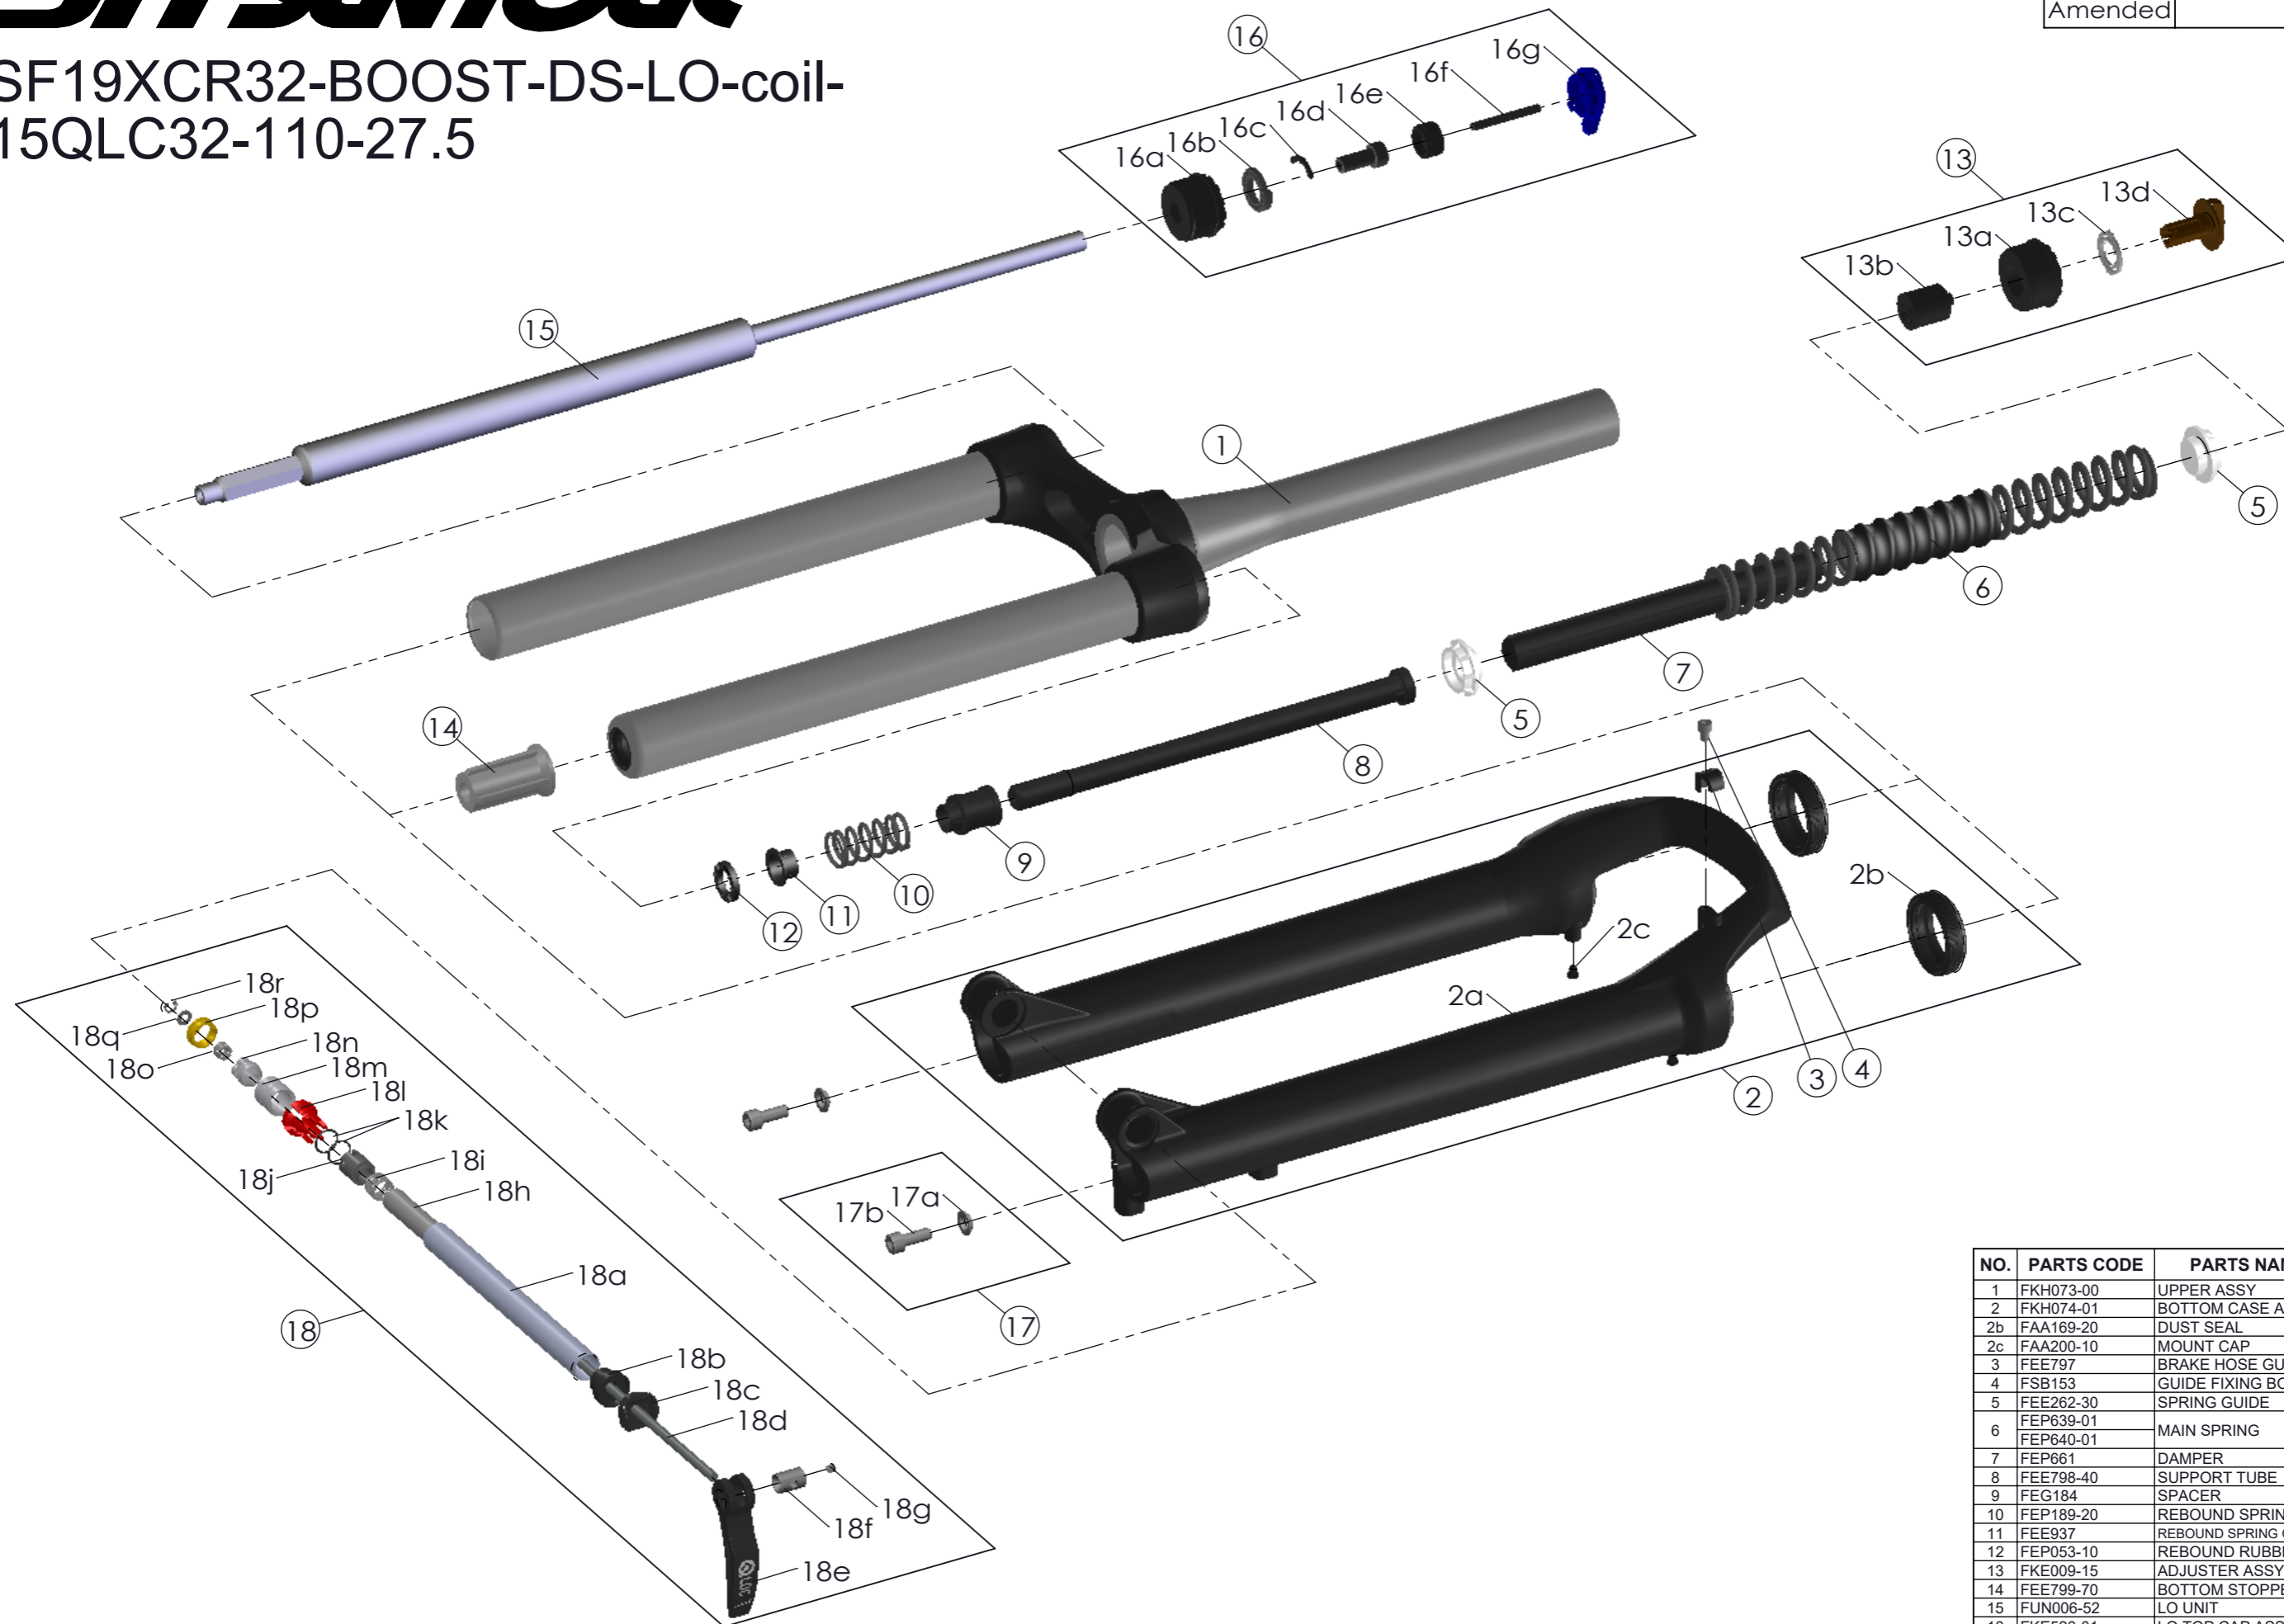

SUNTOUR

SF19XCR32-BOOST-DS-LO-coil- 15QLC32-110-27.5

Date	2018.-8.10	Version	0
Amended			

NO.	PARTS CODE	PARTS NAME	120	100	QT
1	FKH073-00	UPPER ASSY	*	*	1
2	FKH074-01	BOTTOM CASE ASSY	*	*	1
2b	FAA169-20	DUST SEAL	*	*	2
2c	FAA200-10	MOUNT CAP	*	*	4
3	FEE797	BRAKE HOSE GUIDE	*	*	1
4	FSB153	GUIDE FIXING BOLT	*	*	1
5	FEE262-30	SPRING GUIDE	*	*	2
6	FEP639-01	MAIN SPRING	*	*	1
	FEP640-01		*	*	1
7	FEP661	DAMPER	*	*	1
8	FEE798-40	SUPPORT TUBE	*	*	1
9	FEG184	SPACER	*	*	1
10	FEP189-20	REBOUND SPRING	*	*	1
11	FEE937	REBOUND SPRING GUIDE	*	*	1
12	FEP053-10	REBOUND RUBBER	*	*	1
13	FKE009-15	ADJUSTER ASSY	*	*	1
14	FEE799-70	BOTTOM STOPPER	*	*	1
15	FUN006-52	LO UNIT	*	*	1
16	FKE526-01	LO TOP CAP ASSY	*	*	1
17	FKA044	FIXING BOLT SET	*	*	2
18	FKA100-25	15QLC32-110 AXLE SET	*	*	1