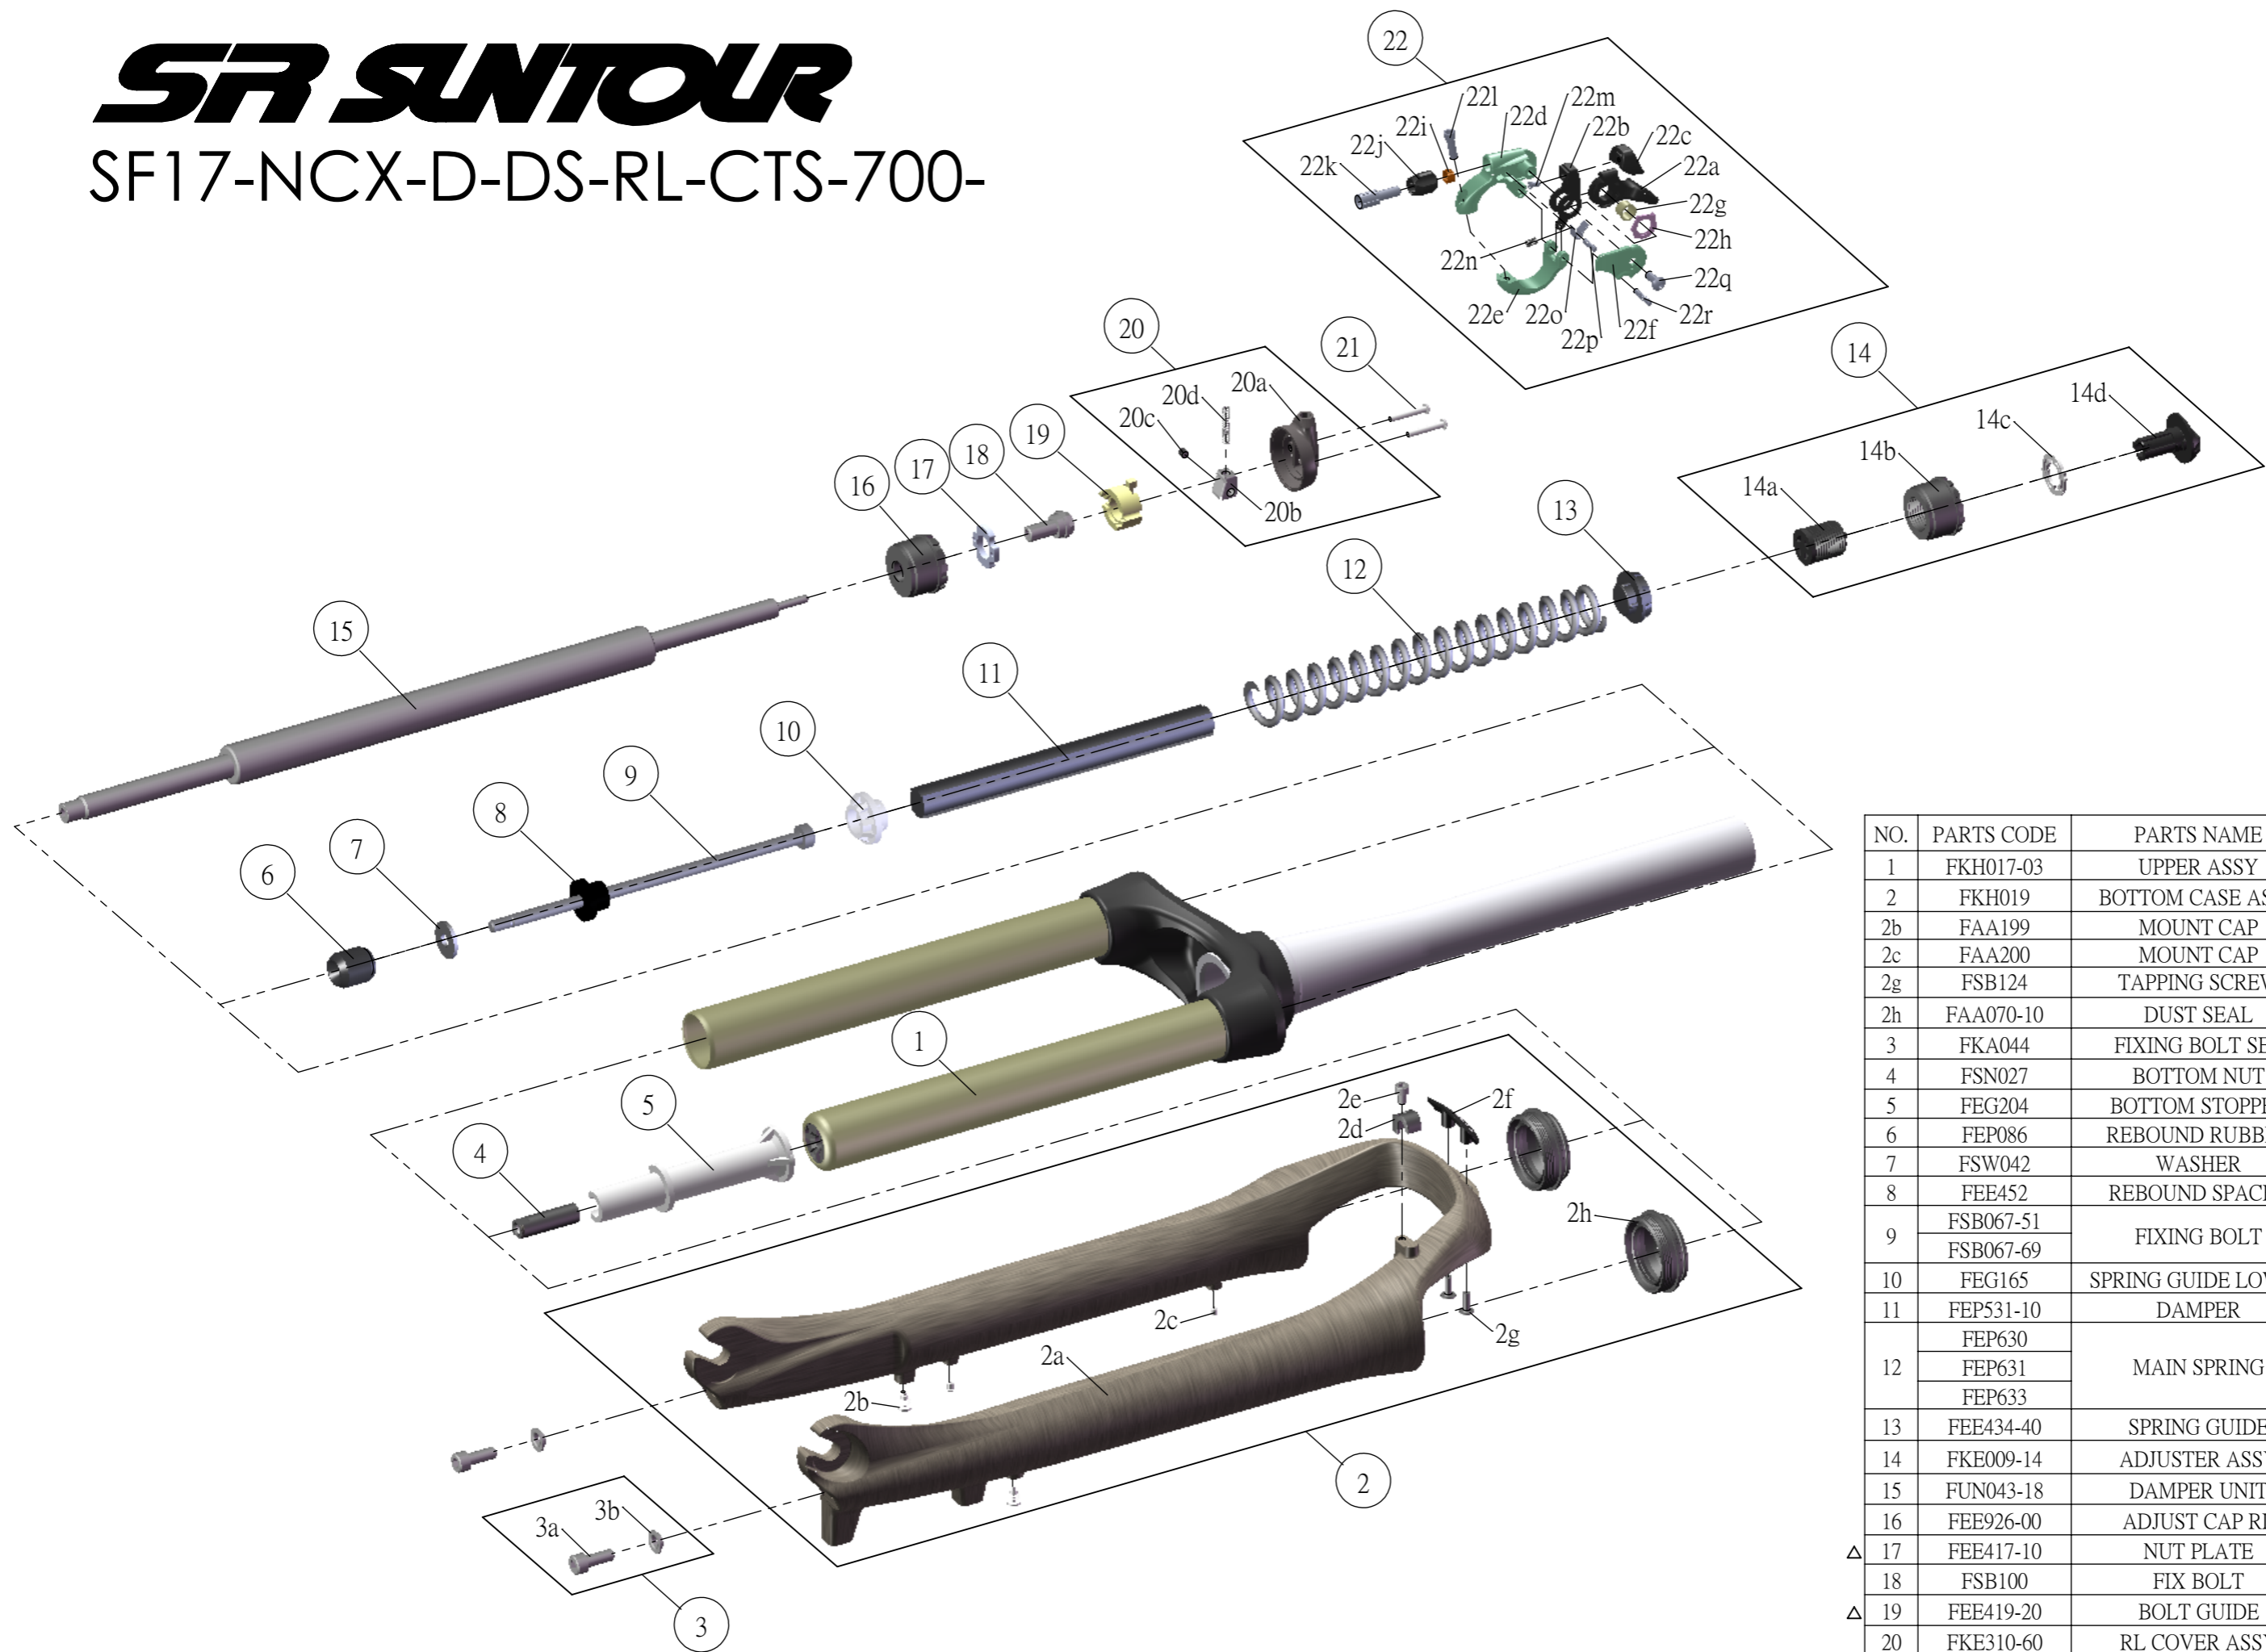

SF SUNTOUR

SF17-NCX-D-DS-RL-CTS-700-

NO.	PARTS CODE	PARTS NAME	50	63	75	QT
1	FKH017-03	UPPER ASSY	*	*	*	1
2	FKH019	BOTTOM CASE ASSY	*	*	*	1
2b	FAA199	MOUNT CAP	*	*	*	2
2c	FAA200	MOUNT CAP	*	*	*	2
2g	FSB124	TAPPING SCREW	*	*	*	2
2h	FAA070-10	DUST SEAL	*	*	*	2
3	FKA044	FIXING BOLT SET	*	*	*	2
4	FSN027	BOTTOM NUT	*	*	*	1
5	FEG204	BOTTOM STOPPER	*	*	*	1
6	FEP086	REBOUND RUBBER	*	*	*	1
7	FSW042	WASHER	*	*	*	1
8	FEE452	REBOUND SPACER	*			1
9	FSB067-51	FIXING BOLT	*	*		1
	FSB067-69				*	1
10	FEG165	SPRING GUIDE LOWER	*	*	*	1
11	FEP531-10	DAMPER	*	*	*	1
	FEP630			*		1
	FEP631		*			1
	FEP633			*	1	
12	FEE434-40	MAIN SPRING	*	*	*	1
13	FKE009-14	SPRING GUIDE	*	*	*	1
14	FKE009-14	ADJUSTER ASSY	*	*	*	1
15	FUN043-18	DAMPER UNIT	*	*	*	1
16	FEE926-00	ADJUST CAP RL	*	*	*	1
△ 17	FEE417-10	NUT PLATE	*	*	*	1
18	FSB100	FIX BOLT	*	*	*	1
△ 19	FEE419-20	BOLT GUIDE	*	*	*	1
20	FKE310-60	RL COVER ASSY	*	*	*	1
20a	FEE939	RL COVER	*	*	*	1
21	FSB144	TA CAP BOLT	*	*	*	2
22	SL15SC-RLO	REMOTE LEVER ASSY	*	*	*	1