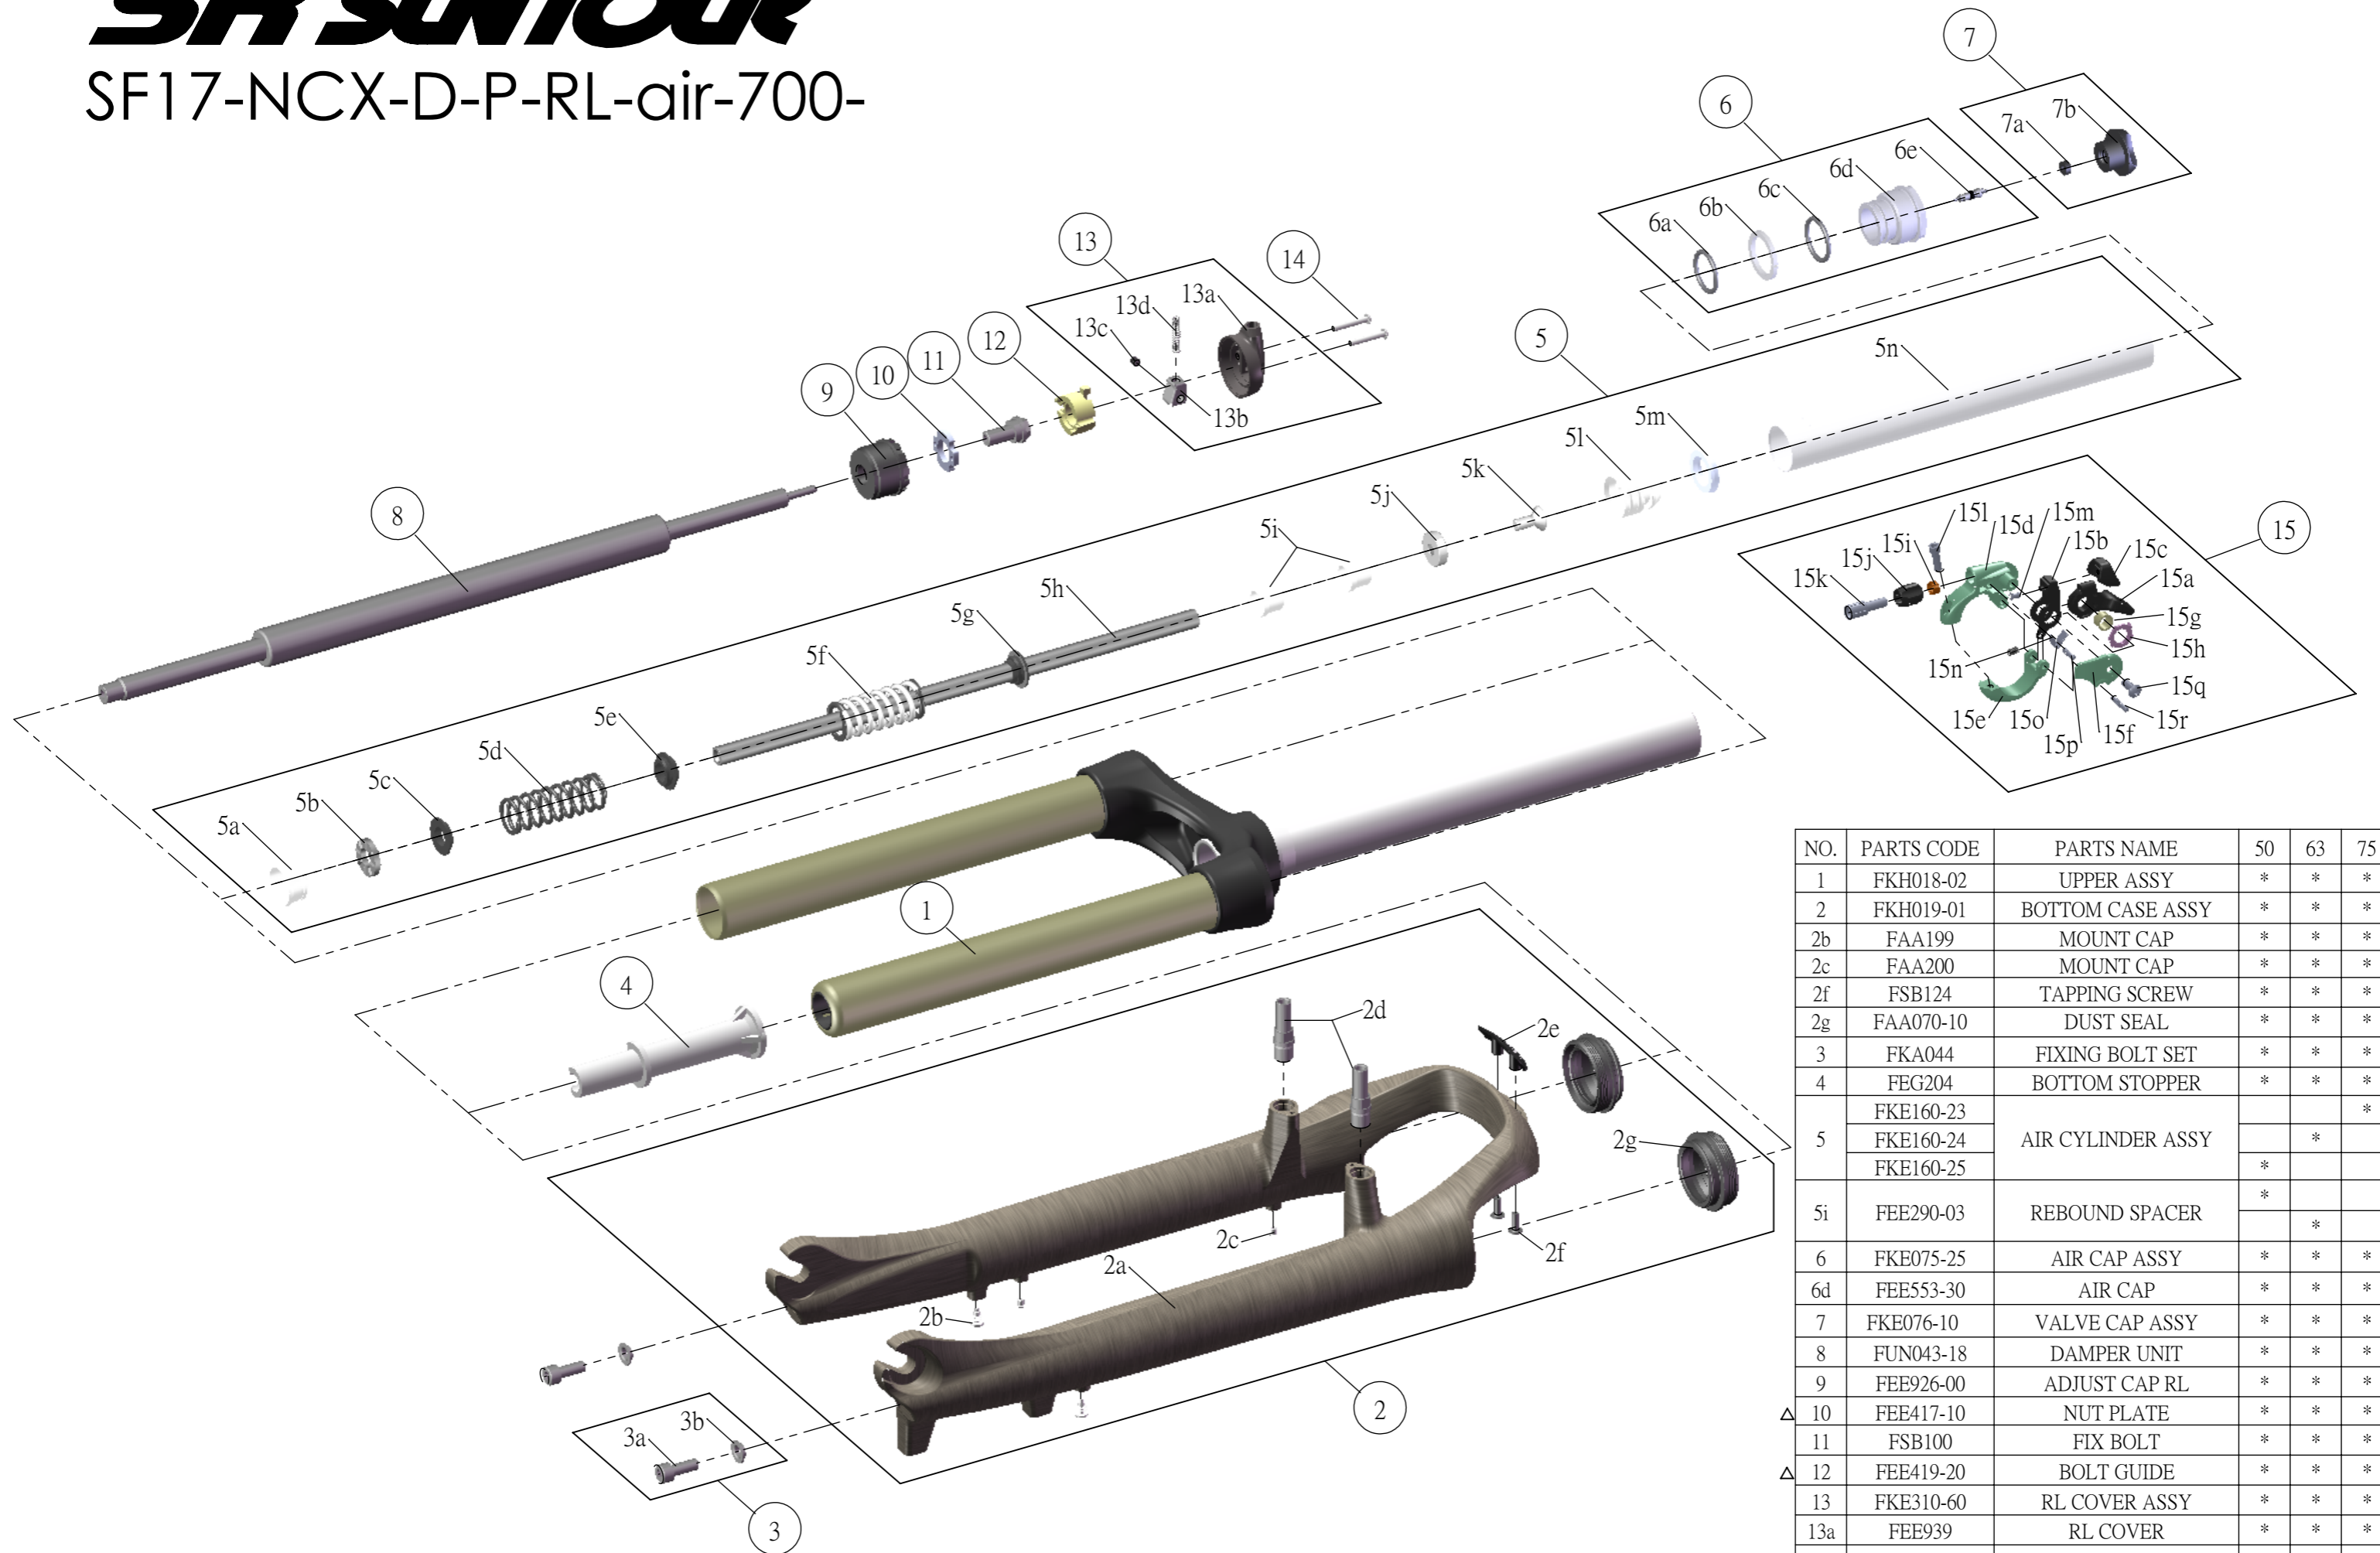

SF SUNTOUR

SF17-NCX-D-P-RL-air-700-

NO.	PARTS CODE	PARTS NAME	50	63	75	QT
1	FKH018-02	UPPER ASSY	*	*	*	1
2	FKH019-01	BOTTOM CASE ASSY	*	*	*	1
2b	FAA199	MOUNT CAP	*	*	*	2
2c	FAA200	MOUNT CAP	*	*	*	2
2f	FSB124	TAPPING SCREW	*	*	*	2
2g	FAA070-10	DUST SEAL	*	*	*	2
3	FKA044	FIXING BOLT SET	*	*	*	2
4	FEG204	BOTTOM STOPPER	*	*	*	1
5	FKE160-23	AIR CYLINDER ASSY			*	1
	FKE160-24		*		1	
	FKE160-25		*		1	
5i	FEE290-03	REBOUND SPACER	*			2
6	FKE075-25	AIR CAP ASSY	*	*	*	1
6d	FEE553-30	AIR CAP	*	*	*	1
7	FKE076-10	VALVE CAP ASSY	*	*	*	1
8	FUN043-18	DAMPER UNIT	*	*	*	1
9	FEE926-00	ADJUST CAP RL	*	*	*	1
Δ 10	FEE417-10	NUT PLATE	*	*	*	1
11	FSB100	FIX BOLT	*	*	*	1
Δ 12	FEE419-20	BOLT GUIDE	*	*	*	1
13	FKE310-60	RL COVER ASSY	*	*	*	1
13a	FEE939	RL COVER	*	*	*	1
14	FSB144	TA CAP BOLT	*	*	*	2
15	SL15SC-RLO	REMOTE LEVER ASSY	*	*	*	1