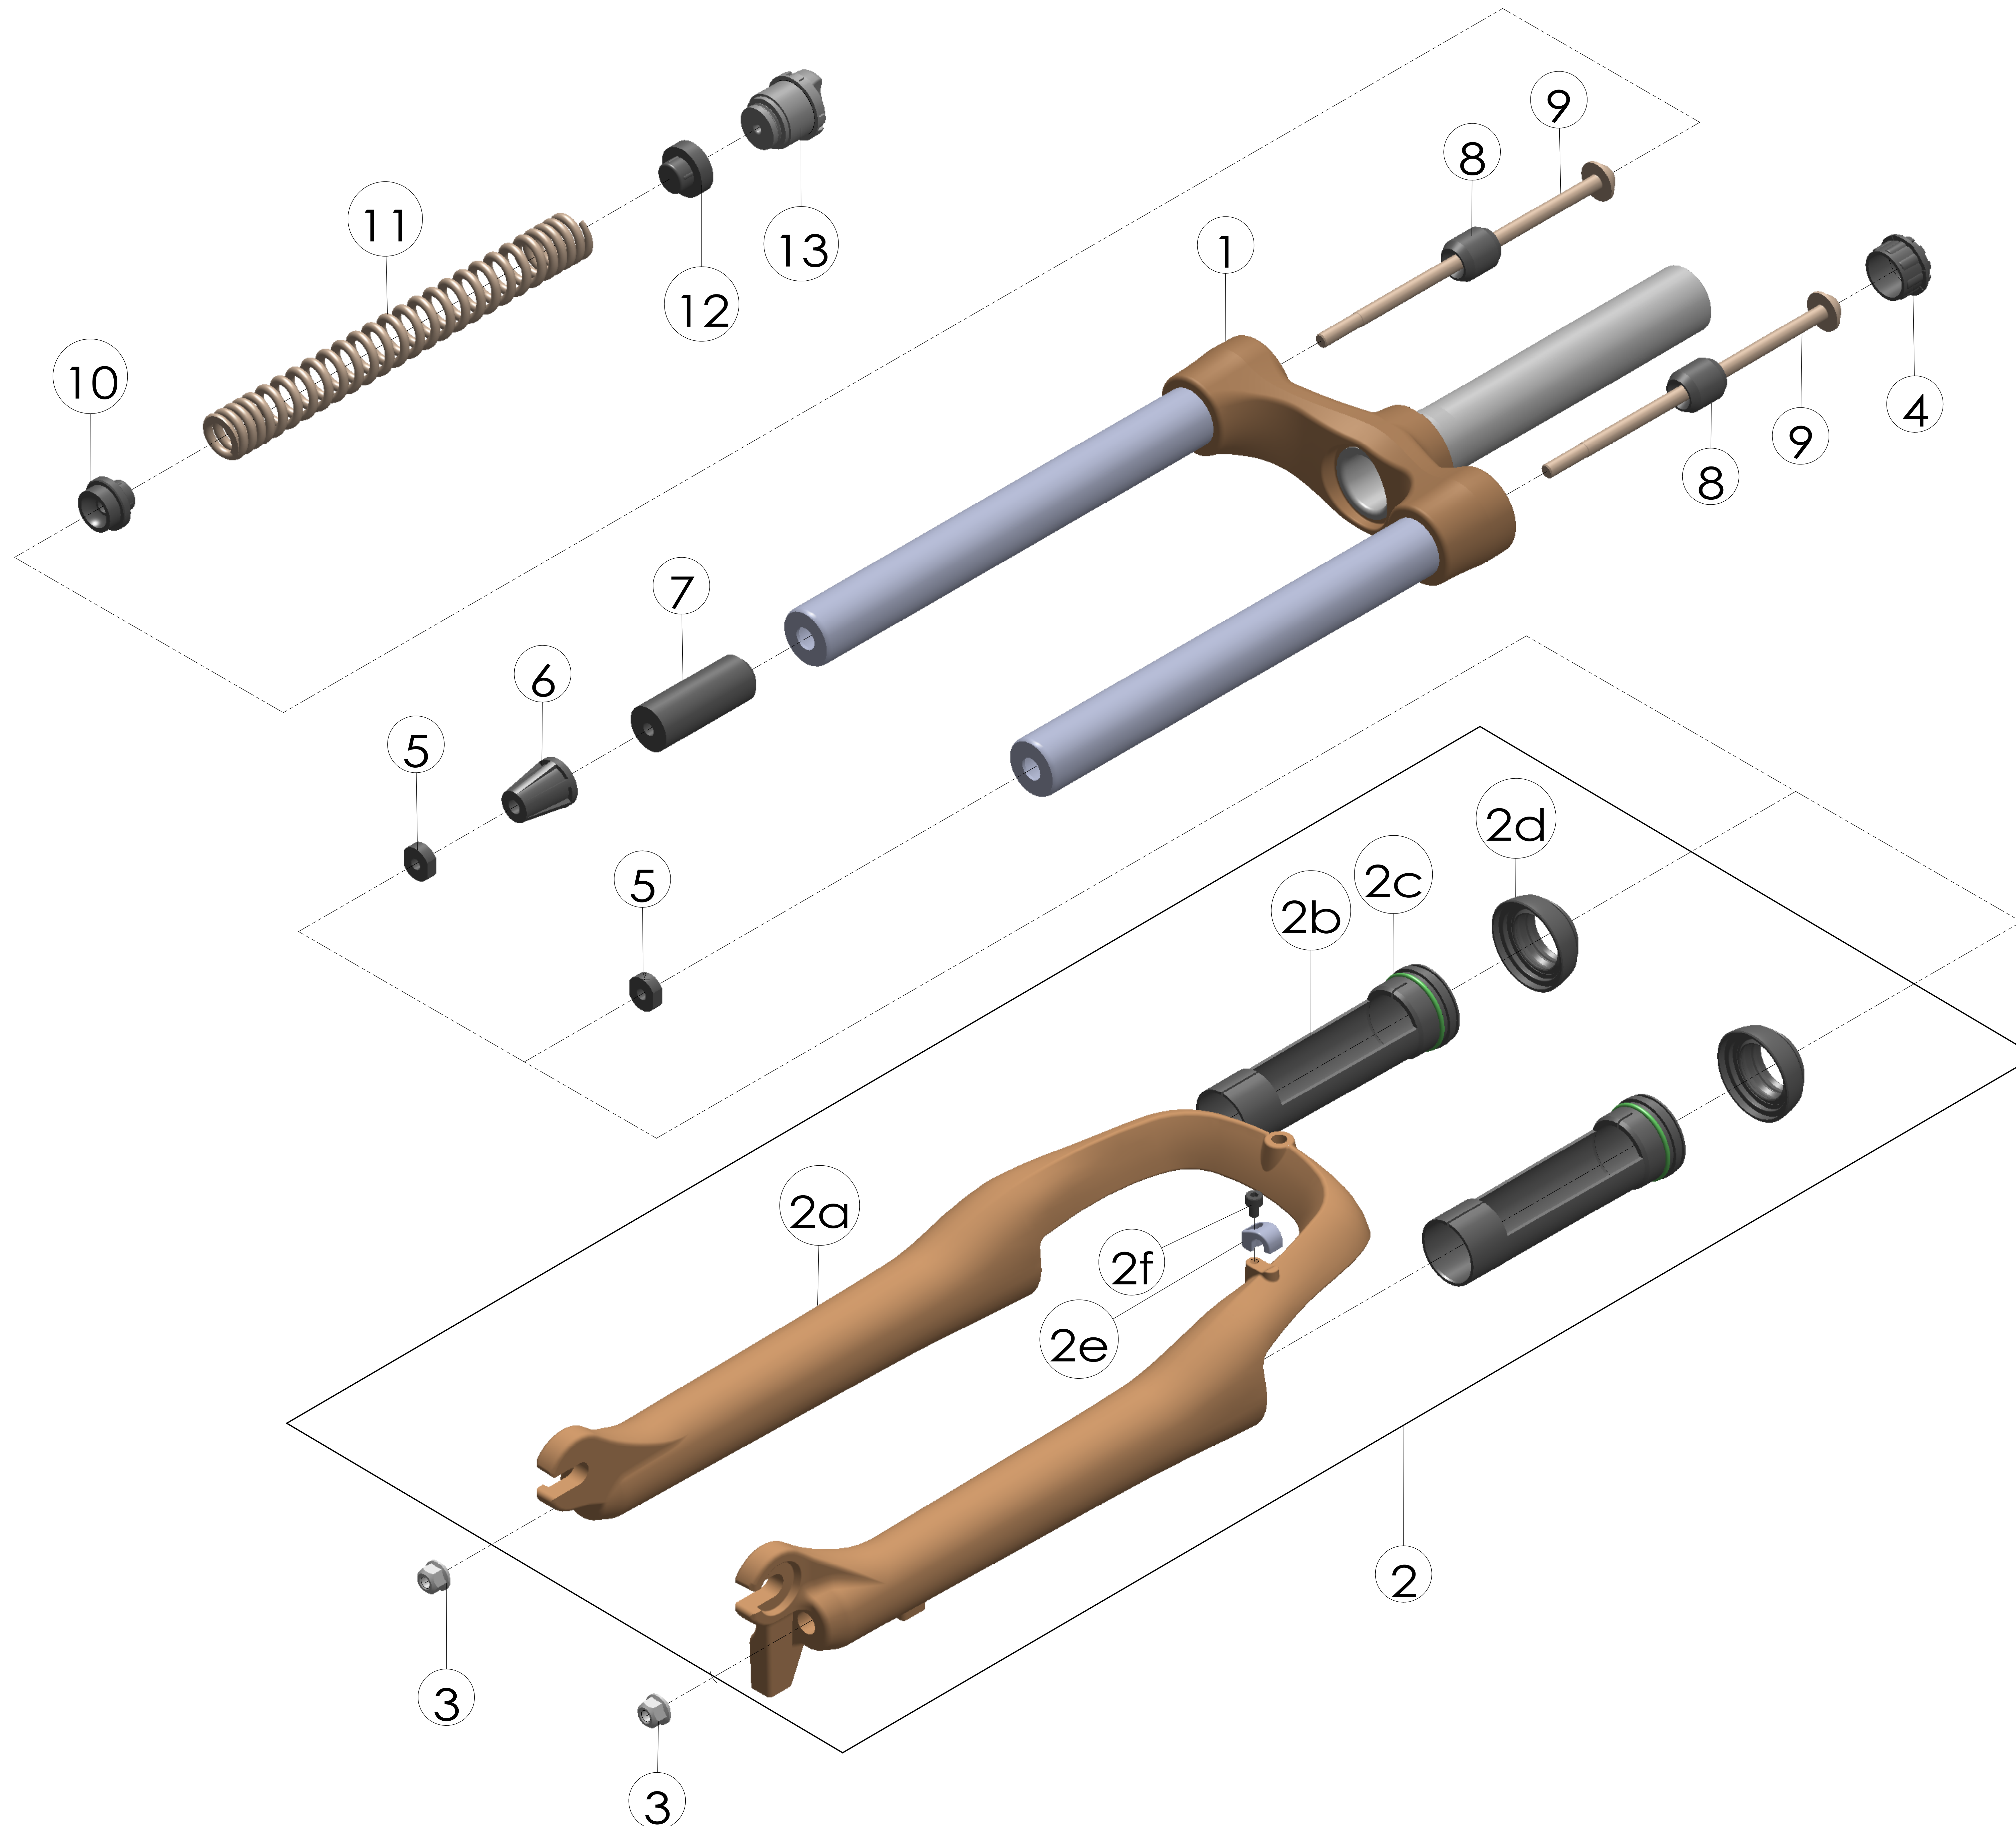

SF SUNTOUR

SF12-XCT-JR-DS-24-50

DATE	2015.2.12	Version	2
Amended			

NO.	PART NAME	PART CODE	QTY.
1	BOTTOM CASE ASSY	FKE419	1
2	UPPER ASSY	FKE406-20	1
2a	BOTTOM CASE	FPB327	1
2b	SLIDER SLEEVE	FEE266-01	2
2c	O LING	FAA188	2
2d	DUST SEAL	FAA123	2
2e	HOSE GUIDE	FEE797	1
2f	BOLT	FSB153	1
3	FIXING NUT	FSN023	2
4	CAP	FEE675	1
5	NUT PLATE	FSN025	2
6	BOTTOM STOPPER	FEE807	1
7	DAMPER	FEP065-06	1
8	REBOUND RUBBER	FEP086-10	2
9	FIXING BOLT	FSB155-00	2
10	SPRING GUIDE LOWER	FEE385-80	1
11	MAIN SPRING	FEP455	1
12	SPRING GUIDE UPPER	FEE196-10	1
13	CONTROL ADJUST SYSTEM	FKE007-11	1