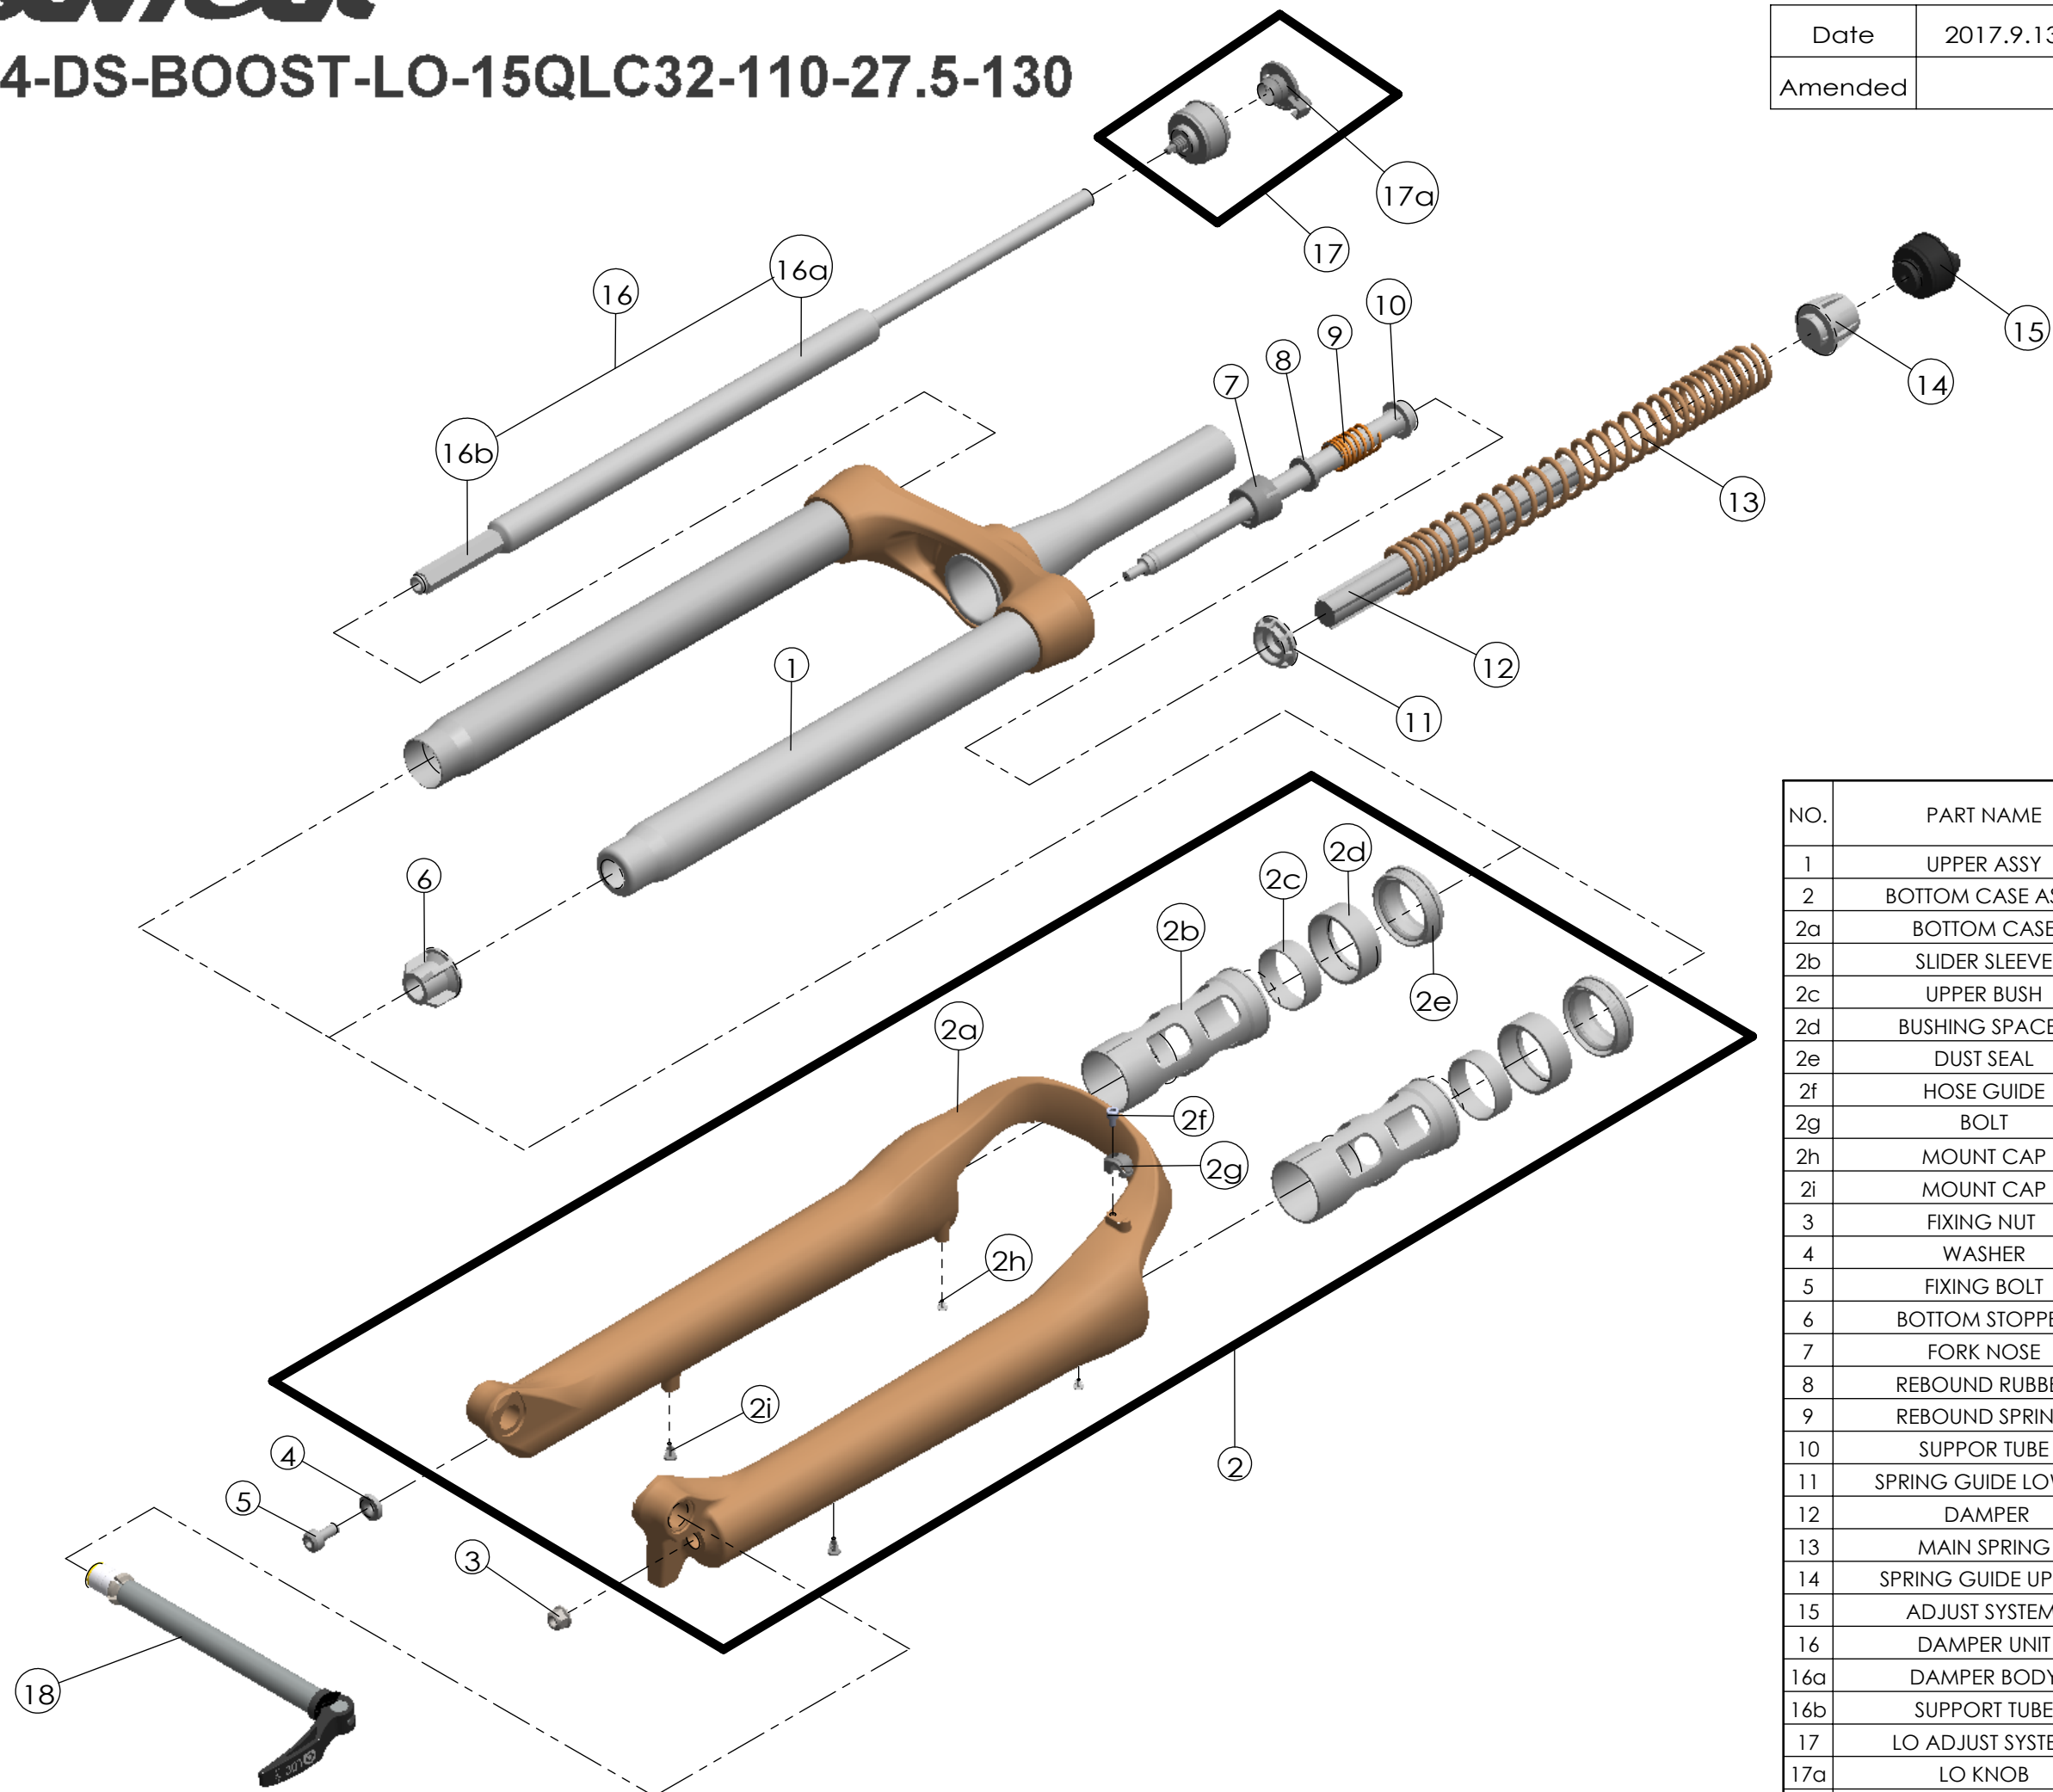

Date	2017.9.13	Version	1
Amended			

NO.	PART NAME	PART CODE	QTY.
1	UPPER ASSY	FKZ103-03	1
2	BOTTOM CASE ASSY	FKZ104-10	1
2a	BOTTOM CASE	FPB453	1
2b	SLIDER SLEEVE	FEG453	2
2c	UPPER BUSH	FEG415	2
2d	BUSHING SPACER	FEG452-10	2
2e	DUST SEAL	FAA390-20	2
2f	HOSE GUIDE	FEG166	1
2g	BOLT	FSB153	1
2h	MOUNT CAP	FAA199-10	2
2i	MOUNT CAP	FAA199	2
3	FIXING NUT	FSN023	1
4	WASHER	FSW025	1
5	FIXING BOLT	FSB070	1
6	BOTTOM STOPPER	FEE806-50	1
7	FORK NOSE	FEE805-20	1
8	REBOUND RUBBER	FEP053	1
9	REBOUND SPRING	FEP058-20	1
10	SUPPORT TUBE	FEG175	1
11	SPRING GUIDE LOWER	FEG456	1
12	DAMPER	FEP781	1
13	MAIN SPRING	FEP796	1
14	SPRING GUIDE UPPER	FEG455	1
15	ADJUST SYSTEM	FKE009-31	1
16	DAMPER UNIT	FUN006-72	1
16a	DAMPER BODY	FUN006-70	1
16b	SUPPORT TUBE	FEE314-12	1
17	LO ADJUST SYSTEM	FKE028-58	1
17a	LO KNOB	FEG426	1
18	15QLC32-110 AXLE SET	FKA069-25	1