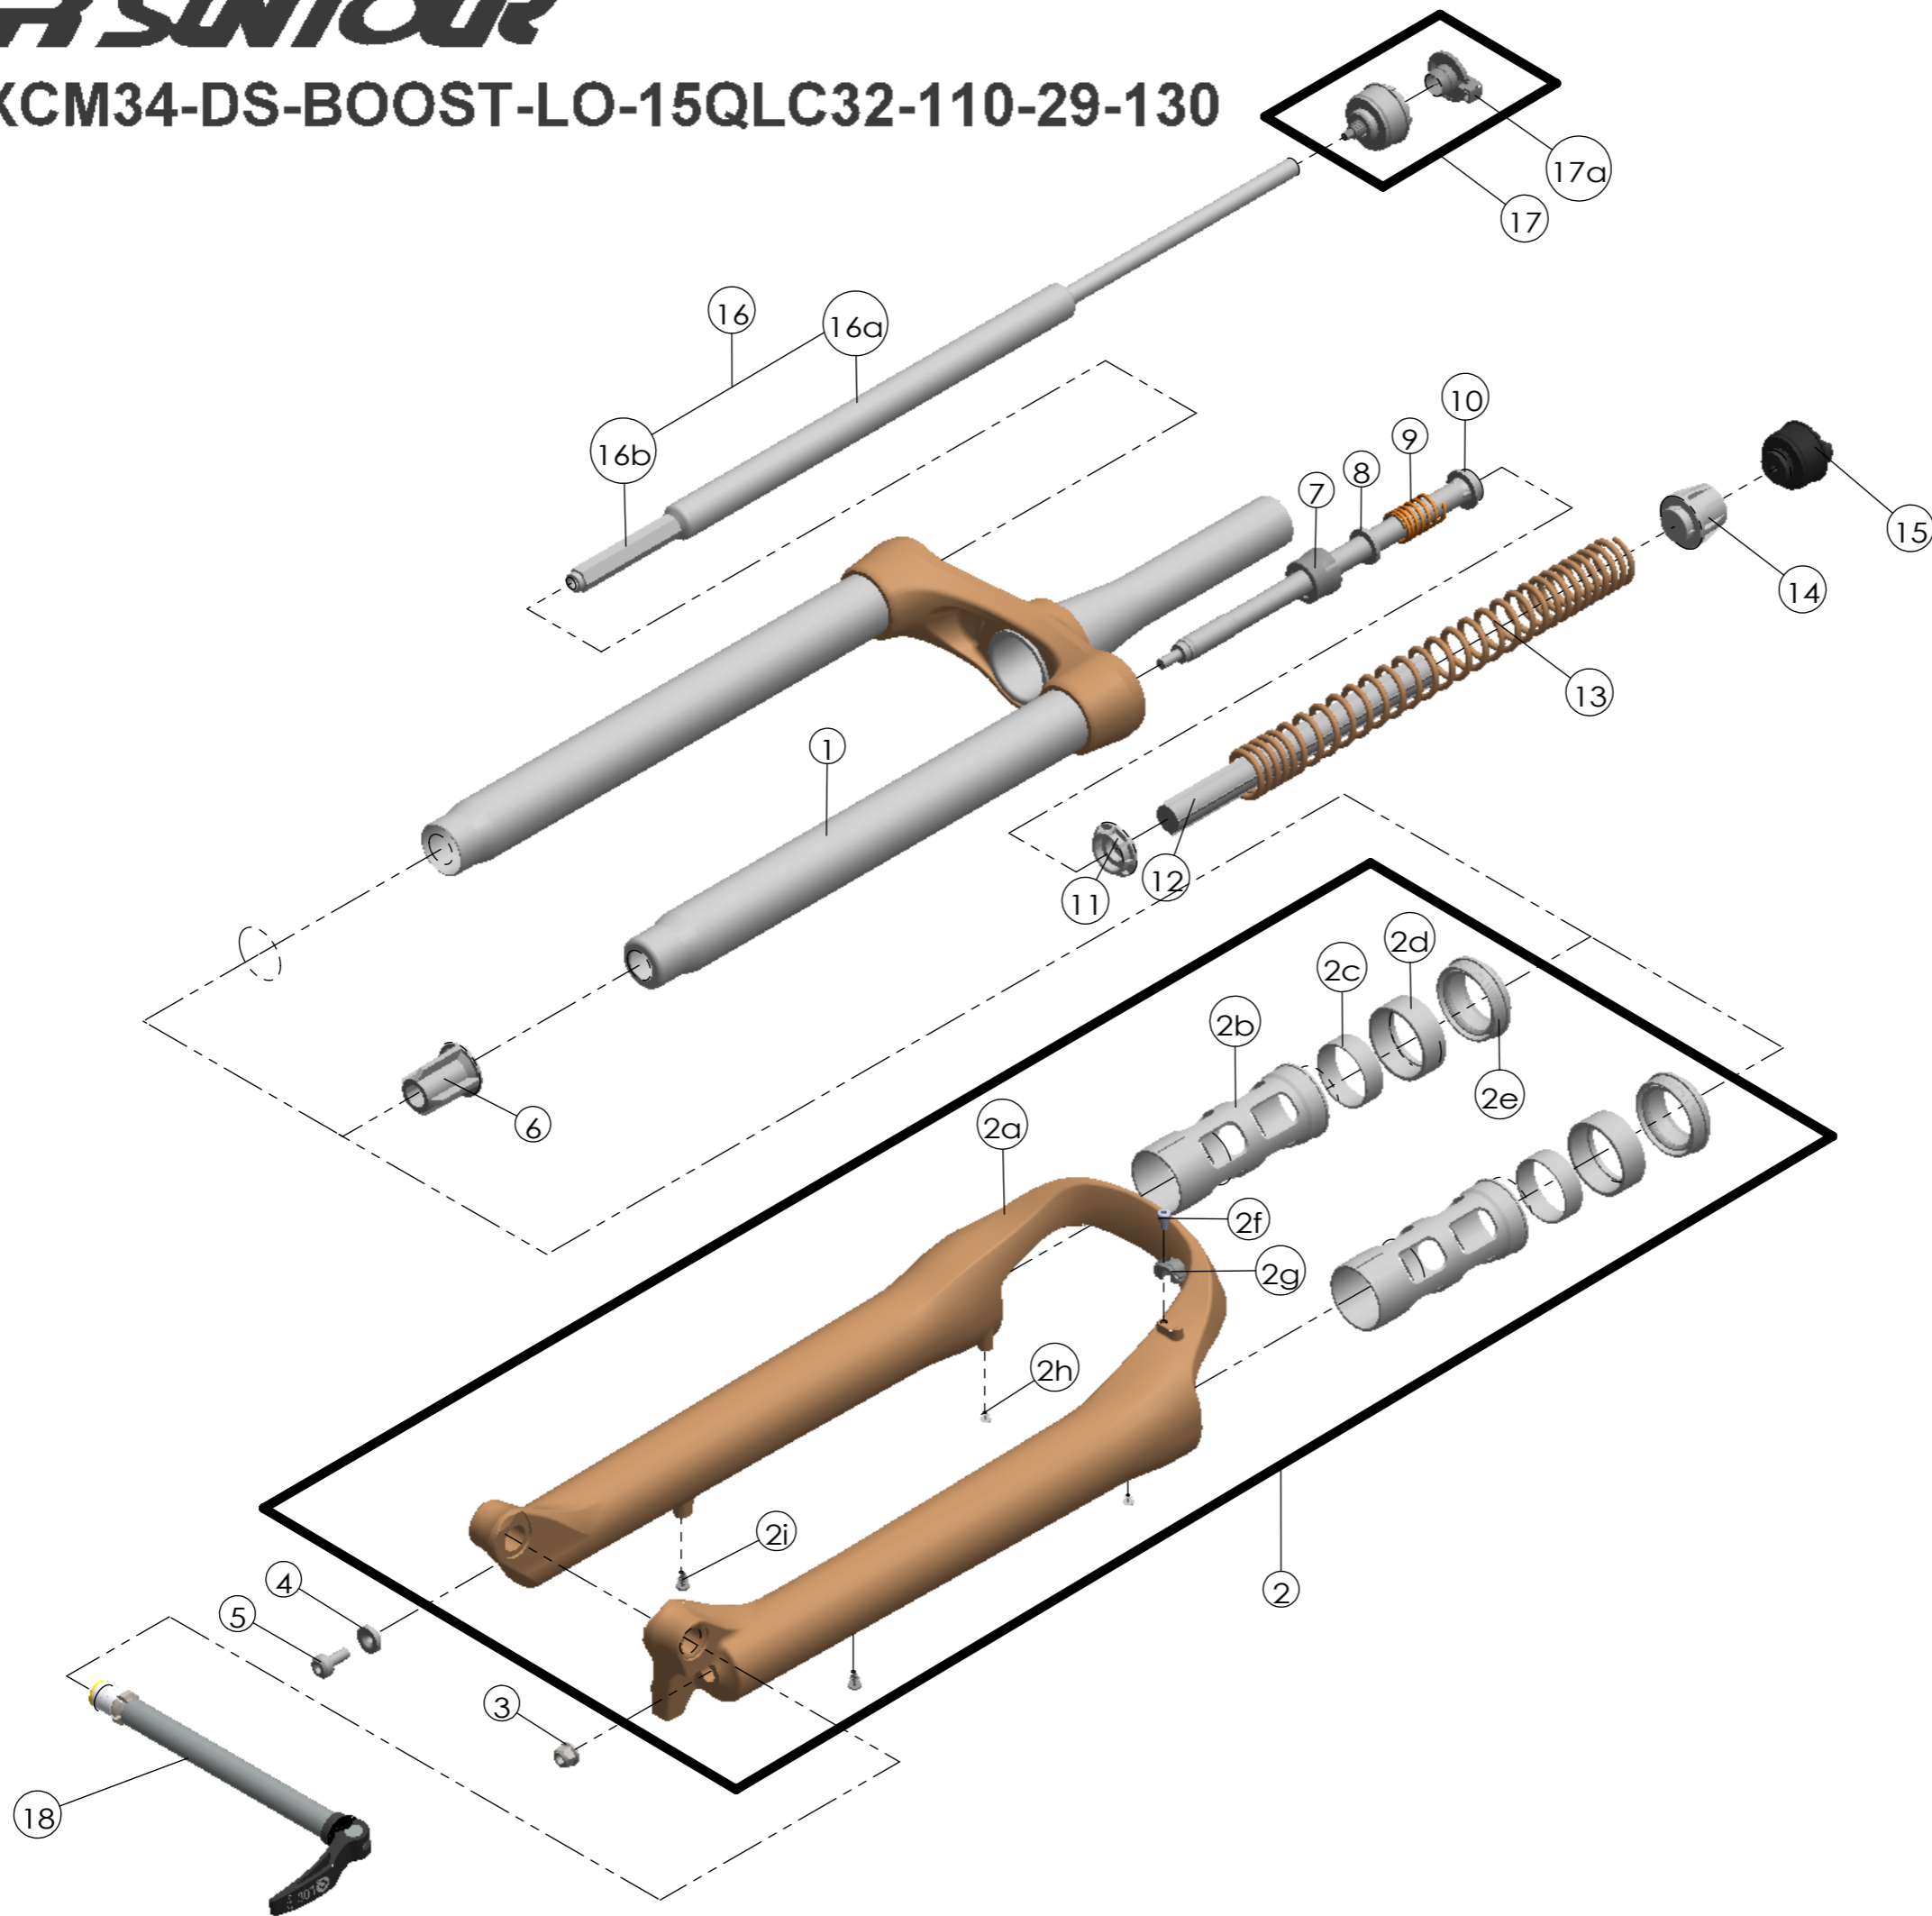

SF SUNTOUR

SF18-XCM34-DS-BOOST-LO-15QLC32-110-29-130

Date	2017.9.21	Version	1
Amended			

NO.	PART NAME	PART CODE	QTY.
1	UPPER ASSY	FKZ103-03	1
2	BOTTOM CASE ASSY	FKZ105-10	1
2a	BOTTOM CASE	FPB455	1
2b	SLIDER SLEEVE	FEG453	2
2c	UPPER BUSH	FEG415	2
2d	BUSHING SPACER	FEG452-10	2
2e	DUST SEAL	FAA390-20	2
2f	HOSE GUIDE	FEG166	1
2g	BOLT	FSB153	1
2h	MOUNT CAP	FAA199-10	2
2i	MOUNT CAP	FAA199	2
3	FIXING NUT	FSN023	1
4	WASHER	FSW025	1
5	FIXING BOLT	FSB070	1
6	BOTTOM STOPPER	FEE806-60	1
7	FORK NOSE	FEE805-20	1
8	REBOUND RUBBER	FEP053	1
9	REBOUND SPRING	FEP189-20	1
10	SUPPORT TUBE	FEG454	1
11	SPRING GUIDE LOWER	FEG456	1
12	DAMPER	FEP781	1
13	MAIN SPRING	FEP780	1
14	SPRING GUIDE UPPER	FEG455	1
15	ADJUST SYSTEM	FKE009-31	1
16	DAMPER UNIT	FUN006-73	1
16a	DAMPER BODY	FUN006-70	1
16b	SUPPORT TUBE	FEE314-17	1
17	LO ADJUST SYSTEM	FKE028-58	1
17a	LO KNOB	FEG426	1
18	15QLC32-110 AXLE SET	FKA069-25	1