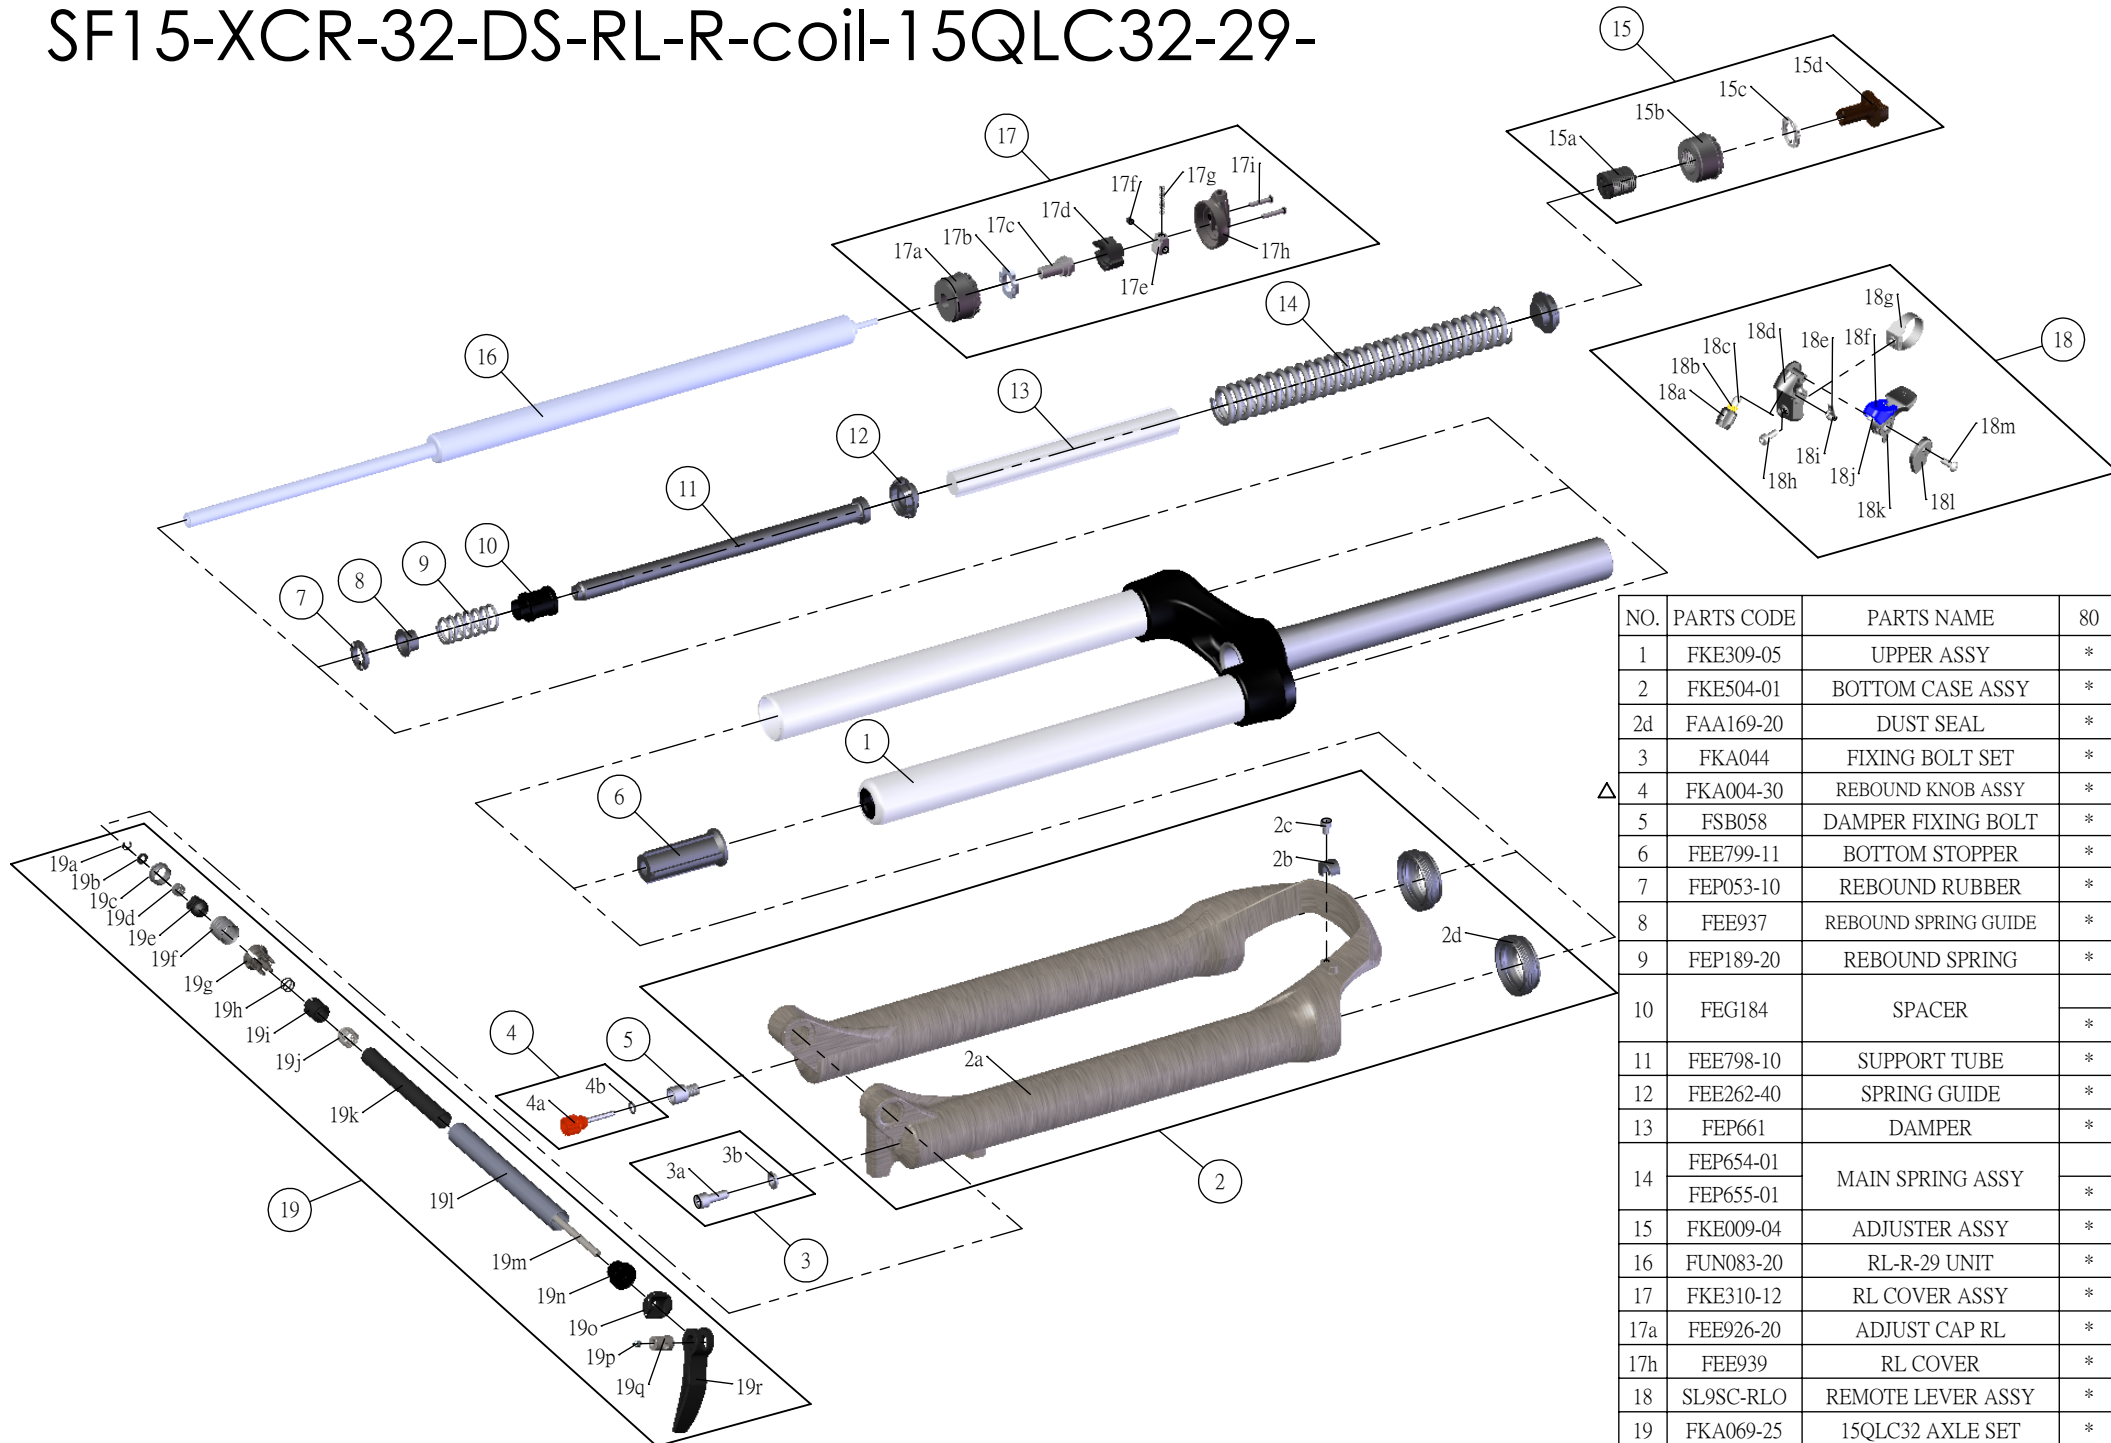

# SR SUNTOUR

## SF15-XCR-32-DS-RL-R-coil-15QLC32-29-

Date	2014. 01. 20	Version	2
Amended	2014. 03. 07		

NO.	PARTS CODE	PARTS NAME	80	100	QT
1	FKE309-05	UPPER ASSY	*	*	1
2	FKE504-01	BOTTOM CASE ASSY	*	*	1
2d	FAA169-20	DUST SEAL	*	*	2
3	FKA044	FIXING BOLT SET	*	*	2
△ 4	FKA004-30	REBOUND KNOB ASSY	*	*	1
5	FSB058	DAMPER FIXING BOLT	*	*	1
6	FEE799-11	BOTTOM STOPPER	*	*	1
7	FEP053-10	REBOUND RUBBER	*	*	1
8	FEE937	REBOUND SPRING GUIDE	*	*	1
9	FEP189-20	REBOUND SPRING	*	*	1
10	FEG184	SPACER		*	1
			*		2
11	FEE798-10	SUPPORT TUBE	*	*	1
12	FEE262-40	SPRING GUIDE	*	*	2
13	FEP661	DAMPER	*	*	1
14	FEP654-01	MAIN SPRING ASSY		*	1
	FEP655-01		*		1
15	FKE009-04	ADJUSTER ASSY	*	*	1
16	FUN083-20	RL-R-29 UNIT	*	*	1
17	FKE310-12	RL COVER ASSY	*	*	1
17a	FEE926-20	ADJUST CAP RL	*	*	1
17h	FEE939	RL COVER	*	*	1
18	SL9SC-RLO	REMOTE LEVER ASSY	*	*	1
19	FKA069-25	15QLC32 AXLE SET	*	*	1