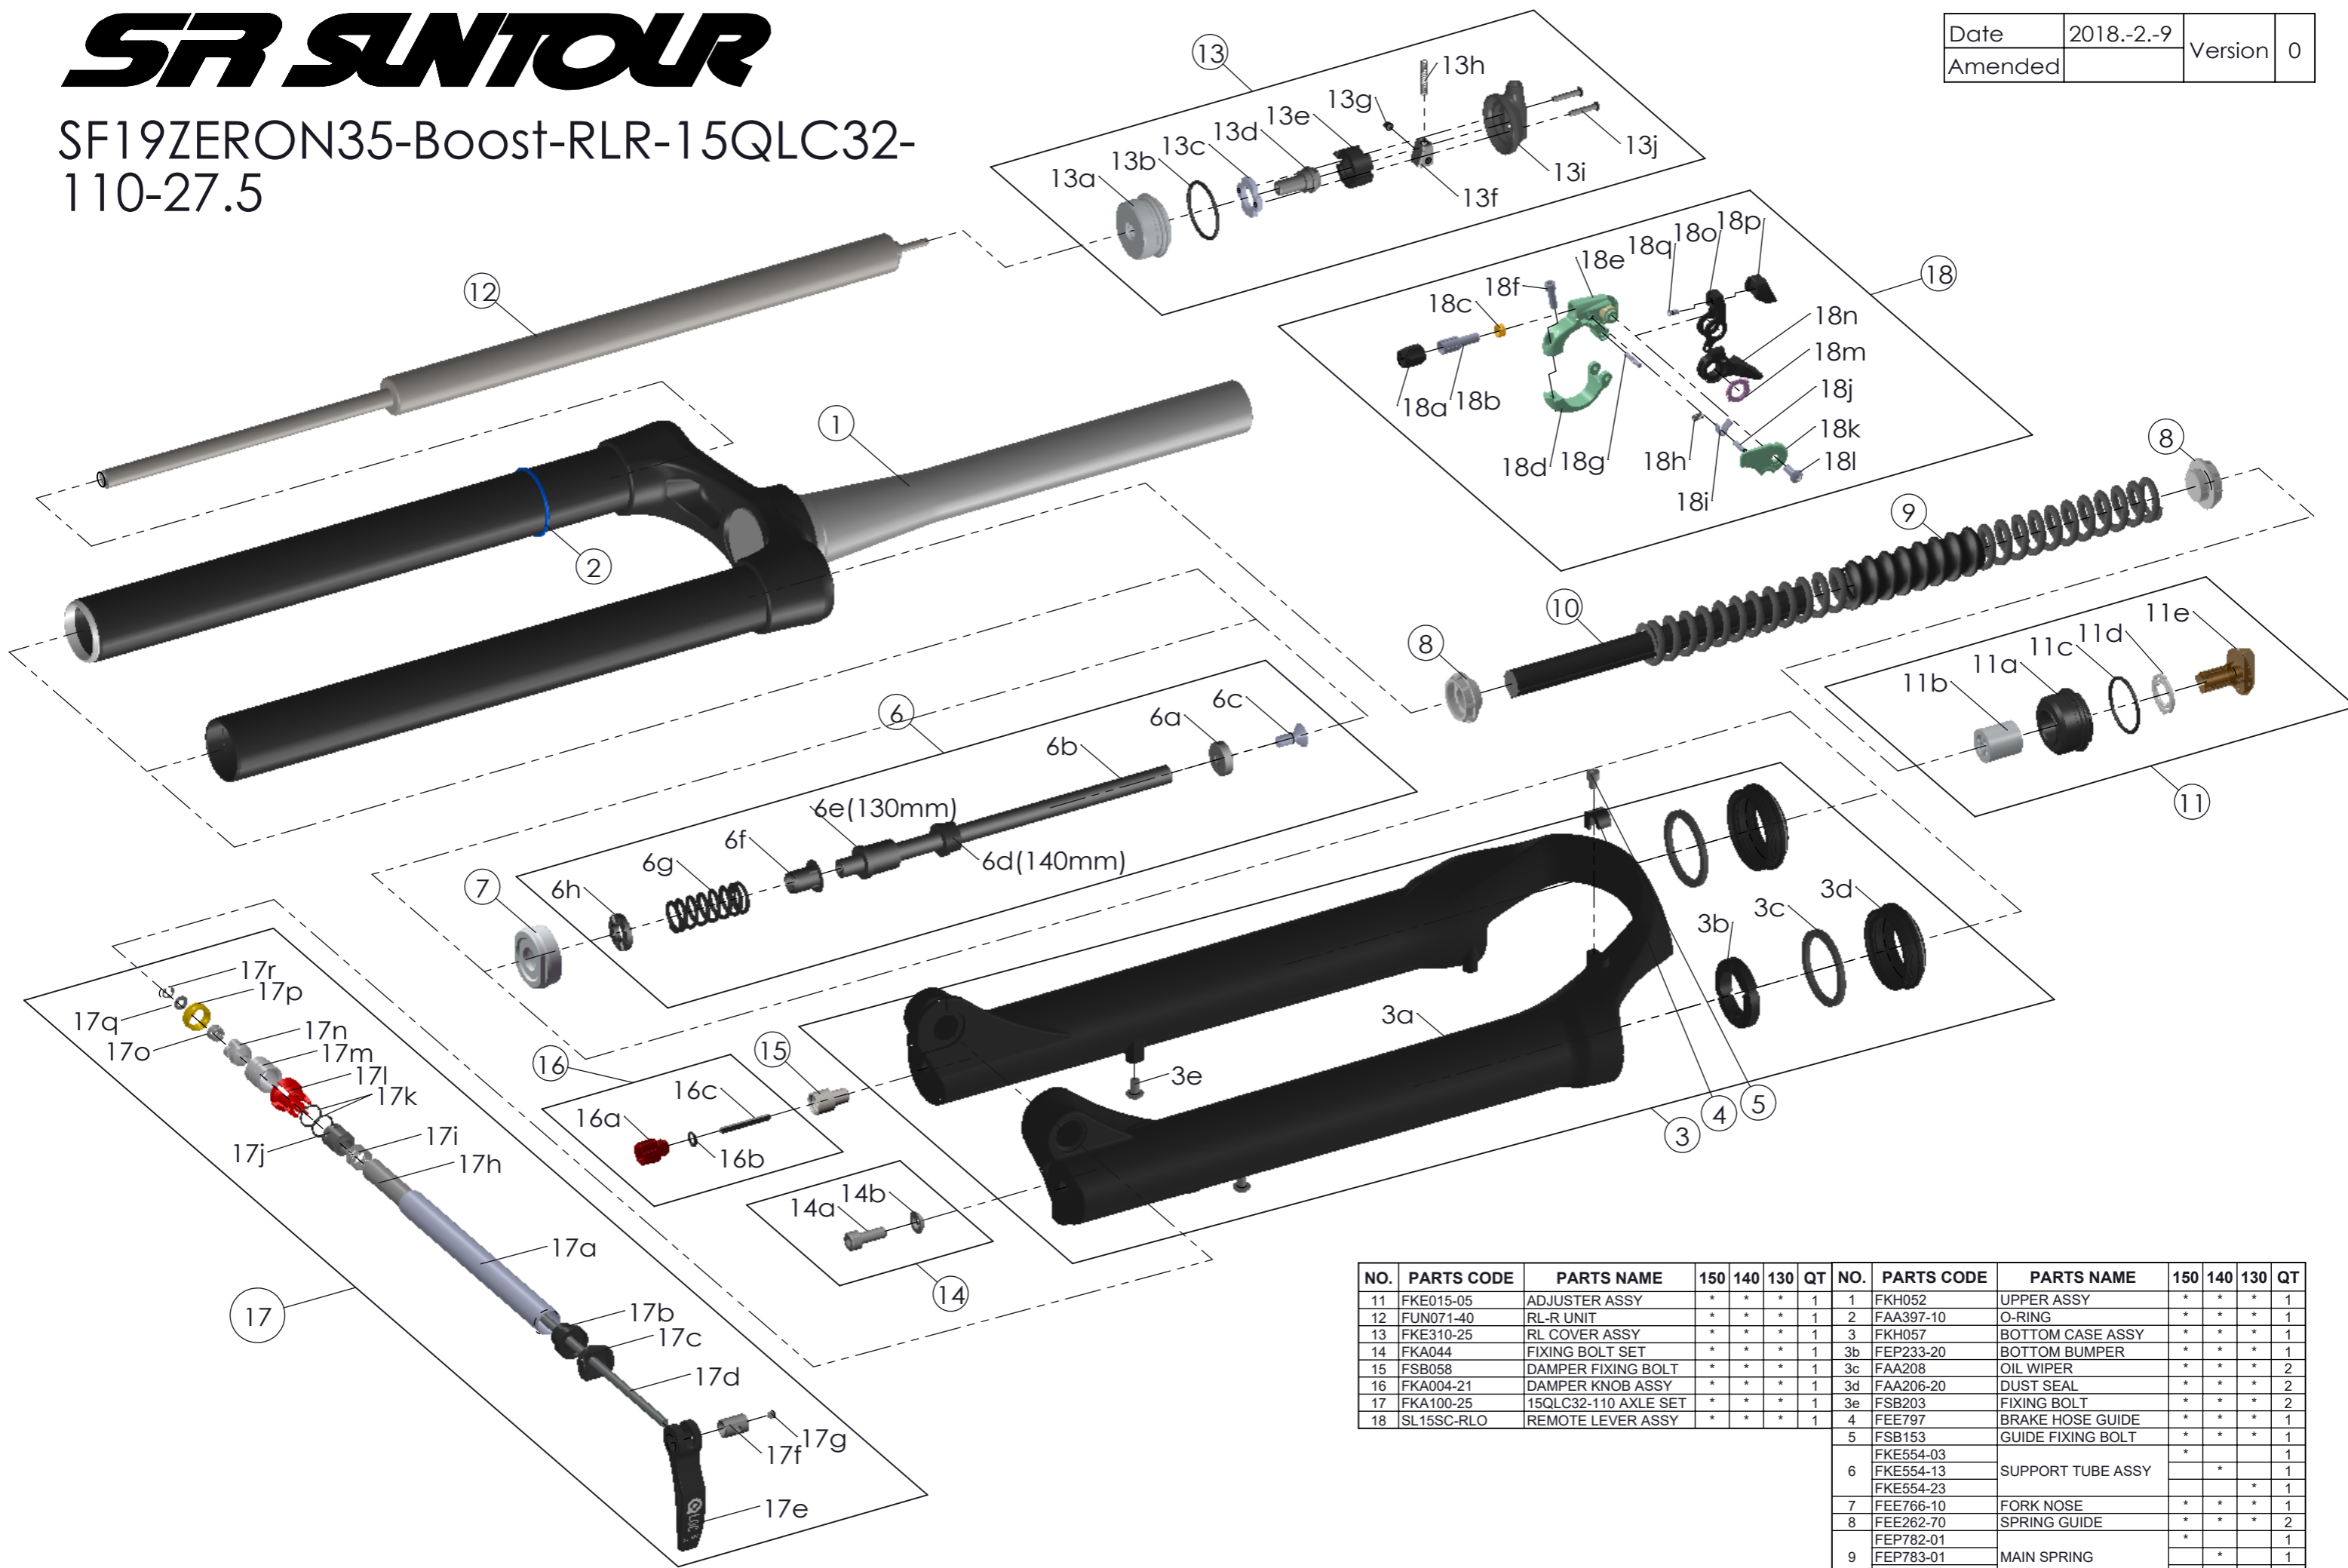

SUNTOUR

SF19ZERON35-Boost-RLR-15QLC32-110-27.5

Date	2018.-2.-9	Version	0
Amended			

NO.	PARTS CODE	PARTS NAME	150	140	130	QT	NO.	PARTS CODE	PARTS NAME	150	140	130	QT
11	FKE015-05	ADJUSTER ASSY	*	*	*	1	1	FKH052	UPPER ASSY	*	*	*	1
12	FUN071-40	RL-R UNIT	*	*	*	1	2	FAA397-10	O-RING	*	*	*	1
13	FKE310-25	RL COVER ASSY	*	*	*	1	3	FKH057	BOTTOM CASE ASSY	*	*	*	1
14	FKA044	FIXING BOLT SET	*	*	*	1	3b	FEP233-20	BOTTOM BUMPER	*	*	*	1
15	FSB058	DAMPER FIXING BOLT	*	*	*	1	3c	FAA208	OIL WIPER	*	*	*	2
16	FKA004-21	DAMPER KNOB ASSY	*	*	*	1	3d	FAA206-20	DUST SEAL	*	*	*	2
17	FKA100-25	15QLC32-110 AXLE SET	*	*	*	1	3e	FSB203	FIXING BOLT	*	*	*	2
18	SL15SC-RLO	REMOTE LEVER ASSY	*	*	*	1	4	FEE797	BRAKE HOSE GUIDE	*	*	*	1
							5	FSB153	GUIDE FIXING BOLT	*	*	*	1
								FKE554-03		*	*	*	1
							6	FKE554-13	SUPPORT TUBE ASSY	*	*	*	1
								FKE554-23		*	*	*	1
							7	FEE766-10	FORK NOSE	*	*	*	1
							8	FEE262-70	SPRING GUIDE	*	*	*	2
								FEP782-01		*	*	*	1
							9	FEP783-01	MAIN SPRING	*	*	*	1
								FEP784-01		*	*	*	1
							10	FEP785	DAMPER	*	*	*	1