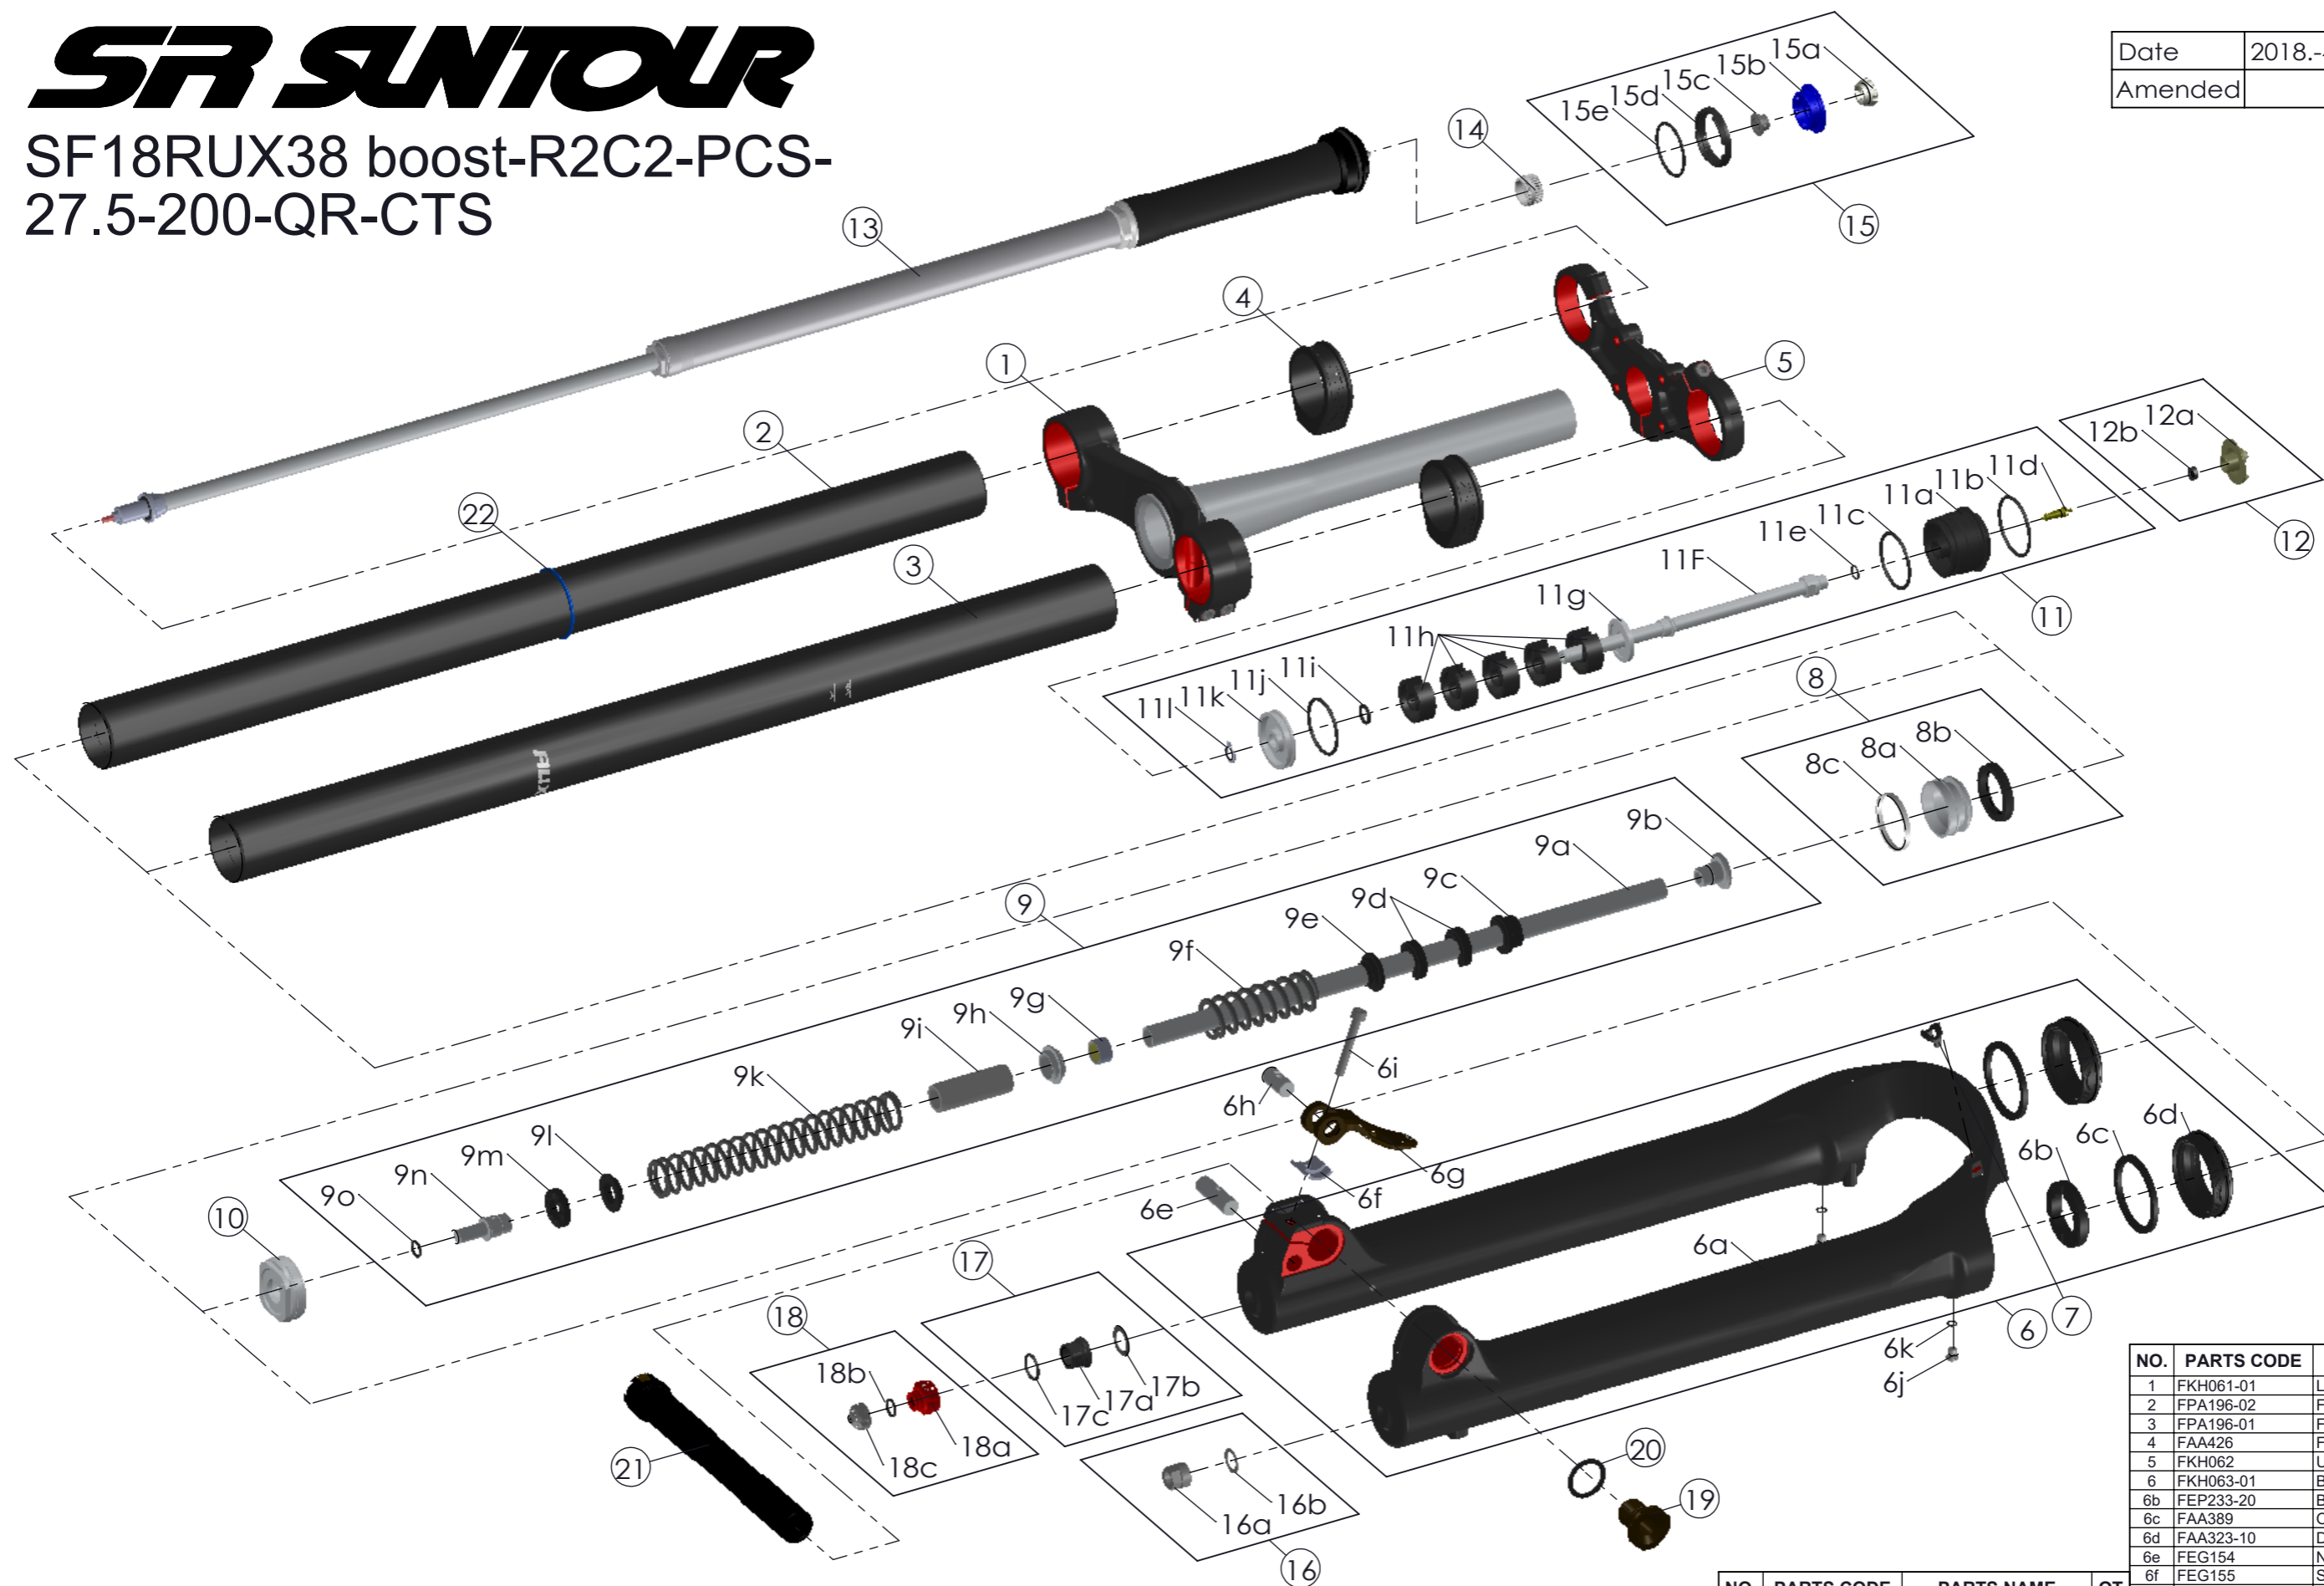

# SUNTOUR

SF18RUX38 boost-R2C2-PCS-  
27.5-200-QR-CTS

Date	2018.-4.20	Version	0
Amended			

NO.	PARTS CODE	PARTS NAME	QT
1	FKH061-01	LOWER CROWN ASSY	1
2	FPA196-02	FORK PIPE R	1
3	FPA196-01	FORK PIPE L	1
4	FAA426	FORK BUMPER	2
5	FKH062	UPPER CROWN ASSY	1
6	FKH063-01	BOTTOM CASE ASSY	1
6b	FEP233-20	BOTTOM BUMPER	1
6c	FAA389	OIL WIPER	1
6d	FAA323-10	DUST SEAL	1
6e	FEG154	NUT	1
6f	FEG155	SLIDER	1
6g	FEG472	CAM LEVER	1
6h	FEG153	PIVOT	1
6i	FSB181	QR FIXING BOLT	1
6j	FSB188	SEAL SCREW	1
6k	FAA270	O-RING	1
7	FEG034	CABLE CLIP	1
8	FKE091-50	AIR PISTON UNIT	1
9	FKE501-10	SUPPORT TUBE ASSY	1
10	FEE766-20	FORK NOSE	1
11	FKE449-00	VOLUME ADJUSTER ASSY	1
12	FKE076-50	VALVE CAP ASSY	1
13	FUN087-15	R2C2-PCS UNIT	1
14	FEE256-30	ADJUST CORE	1
15	FKE427-03	R2C2 COMP.KNOB ASSY	1
16	FKA063-03	FIXING NUT SET	1
17	FKE436-03	FIXING NUT SET	1
18	FKE480-02	REBOUND KNOB UNIT	1
19	FEG471	AXLE BOLT	1
20	FAA457	O-RING	1
21	FKA094-02	THRU AXLE SET	1
22	FAA397-20	O-RING	1