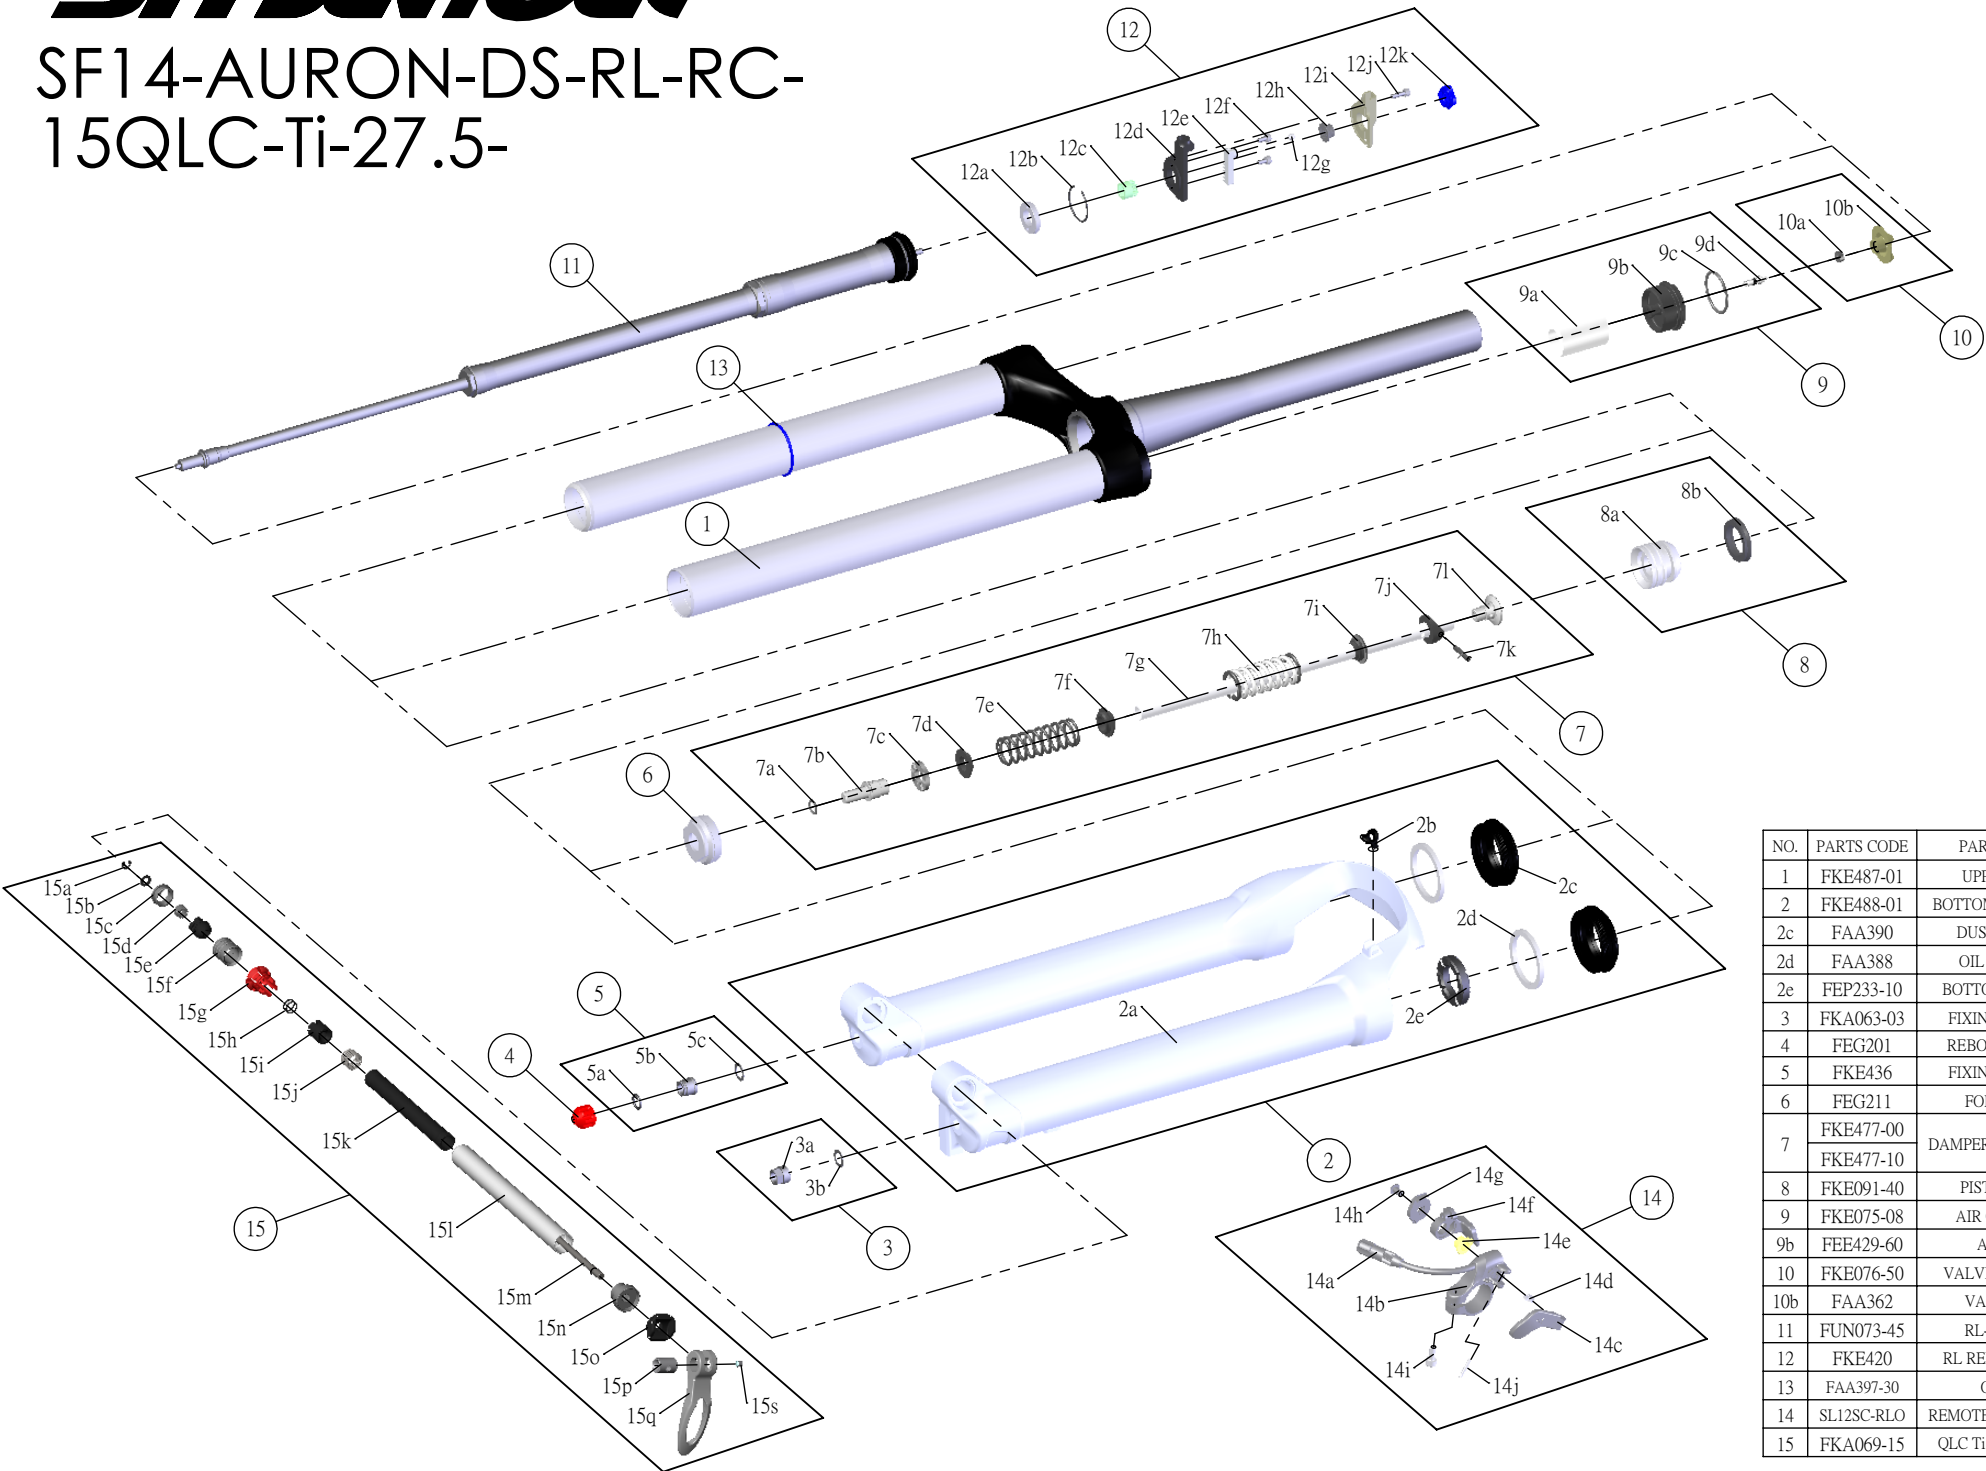

SF SUNTOUR

SF14-AURON-DS-RL-RC- 15QLC-Ti-27.5-

Date	2013.06.28	Version	1
Amended			

NO.	PARTS CODE	PARTS NAME	160	150	QT
1	FKE487-01	UPPER ASSY	*	*	1
2	FKE488-01	BOTTOM CASE ASSY	*	*	1
2c	FAA390	DUST SEAL 34	*	*	2
2d	FAA388	OIL WIPER 34	*	*	2
2e	FEP233-10	BOTTOM BUMPER	*	*	1
3	FKA063-03	FIXING NUT SET	*	*	1
4	FEG201	REBOUND KNOB	*	*	1
5	FKE436	FIXING NUT SET	*	*	1
6	FEG211	FORK NOSE	*	*	1
7	FKE477-00	DAMPER SHAFT ASSY	*		1
	FKE477-10			*	1
8	FKE091-40	PISTON UNIT	*	*	1
9	FKE075-08	AIR CAP ASSY	*	*	1
9b	FEE429-60	AIR CAP	*	*	1
10	FKE076-50	VALVE CAP ASSY	*	*	1
10b	FAA362	VALVE CAP	*	*	1
11	FUN073-45	RL-RC UNIT	*	*	1
12	FKE420	RL REMOTE ASSY	*	*	1
13	FAA397-30	O RING	*	*	1
14	SL12SC-RLO	REMOTE LEVER ASSY	*	*	1
15	FKA069-15	QLC Ti 15AXLE SET	*	*	1