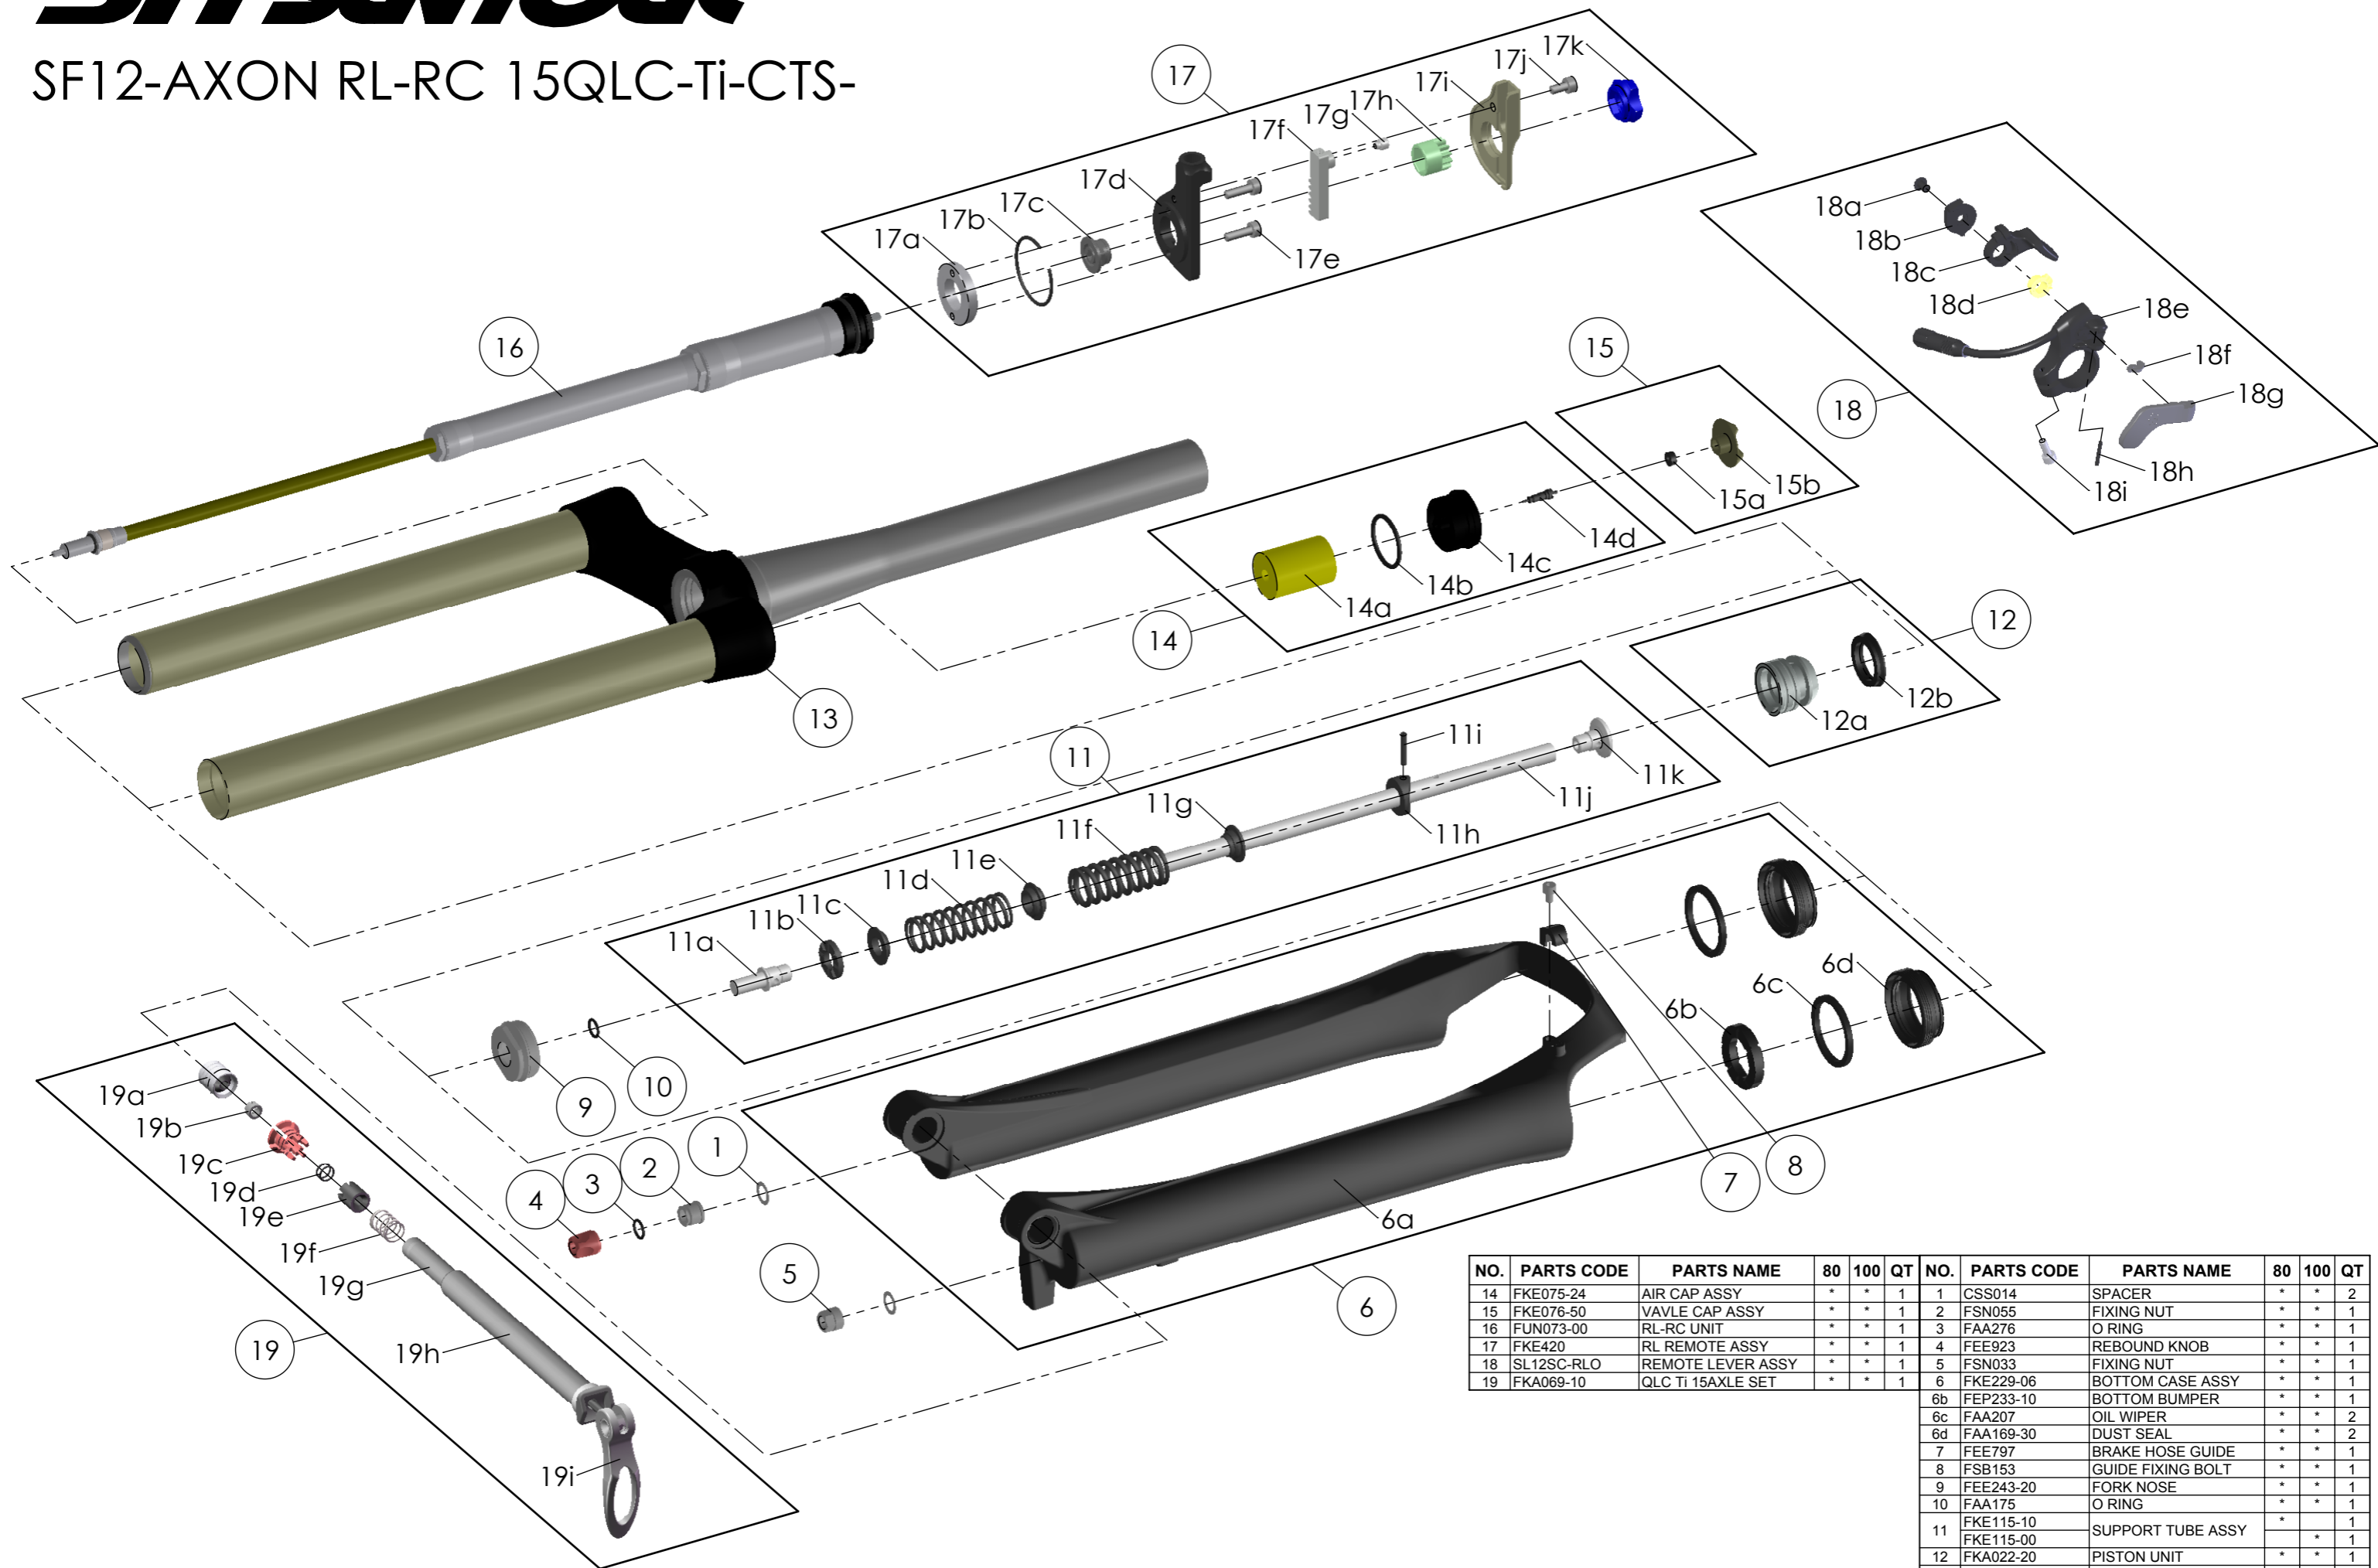

SR SUNTOUR

SF12-AXON RL-RC 15QLC-Ti-CTS-

| NO. | PARTS CODE | PARTS NAME | 80 | 100 | QT | NO. | PARTS CODE | PARTS NAME | 80 | 100 | QT |
|-----|------------|-------------------|----|-----|----|-----|------------|-------------------|----|-----|----|
| 14 | FKE075-24 | AIR CAP ASSY | * | * | 1 | 1 | CSS014 | SPACER | * | * | 2 |
| 15 | FKE076-50 | VAVLE CAP ASSY | * | * | 1 | 2 | FSN055 | FIXING NUT | * | * | 1 |
| 16 | FUN073-00 | RL-RC UNIT | * | * | 1 | 3 | FAA276 | O RING | * | * | 1 |
| 17 | FKE420 | RL REMOTE ASSY | * | * | 1 | 4 | FEE923 | REBOUND KNOB | * | * | 1 |
| 18 | SL12SC-RLO | REMOTE LEVER ASSY | * | * | 1 | 5 | FSN033 | FIXING NUT | * | * | 1 |
| 19 | FKA069-10 | QLC TI 15AXLE SET | * | * | 1 | 6 | FKE229-06 | BOTTOM CASE ASSY | * | * | 1 |
| | | | | | | 6b | FEP233-10 | BOTTOM BUMPER | * | * | 1 |
| | | | | | | 6c | FAA207 | OIL WIPER | * | * | 2 |
| | | | | | | 6d | FAA169-30 | DUST SEAL | * | * | 2 |
| | | | | | | 7 | FEE797 | BRAKE HOSE GUIDE | * | * | 1 |
| | | | | | | 8 | FSB153 | GUIDE FIXING BOLT | * | * | 1 |
| | | | | | | 9 | FEE243-20 | FORK NOSE | * | * | 1 |
| | | | | | | 10 | FAA175 | O RING | * | * | 1 |
| | | | | | | 11 | FKE115-10 | SUPPORT TUBE ASSY | * | * | 1 |
| | | | | | | | FKE115-00 | | * | * | 1 |
| | | | | | | 12 | FKA022-20 | PISTON UNIT | * | * | 1 |
| | | | | | | 13 | FKE405-02 | UPPER ASSY | * | * | 1 |