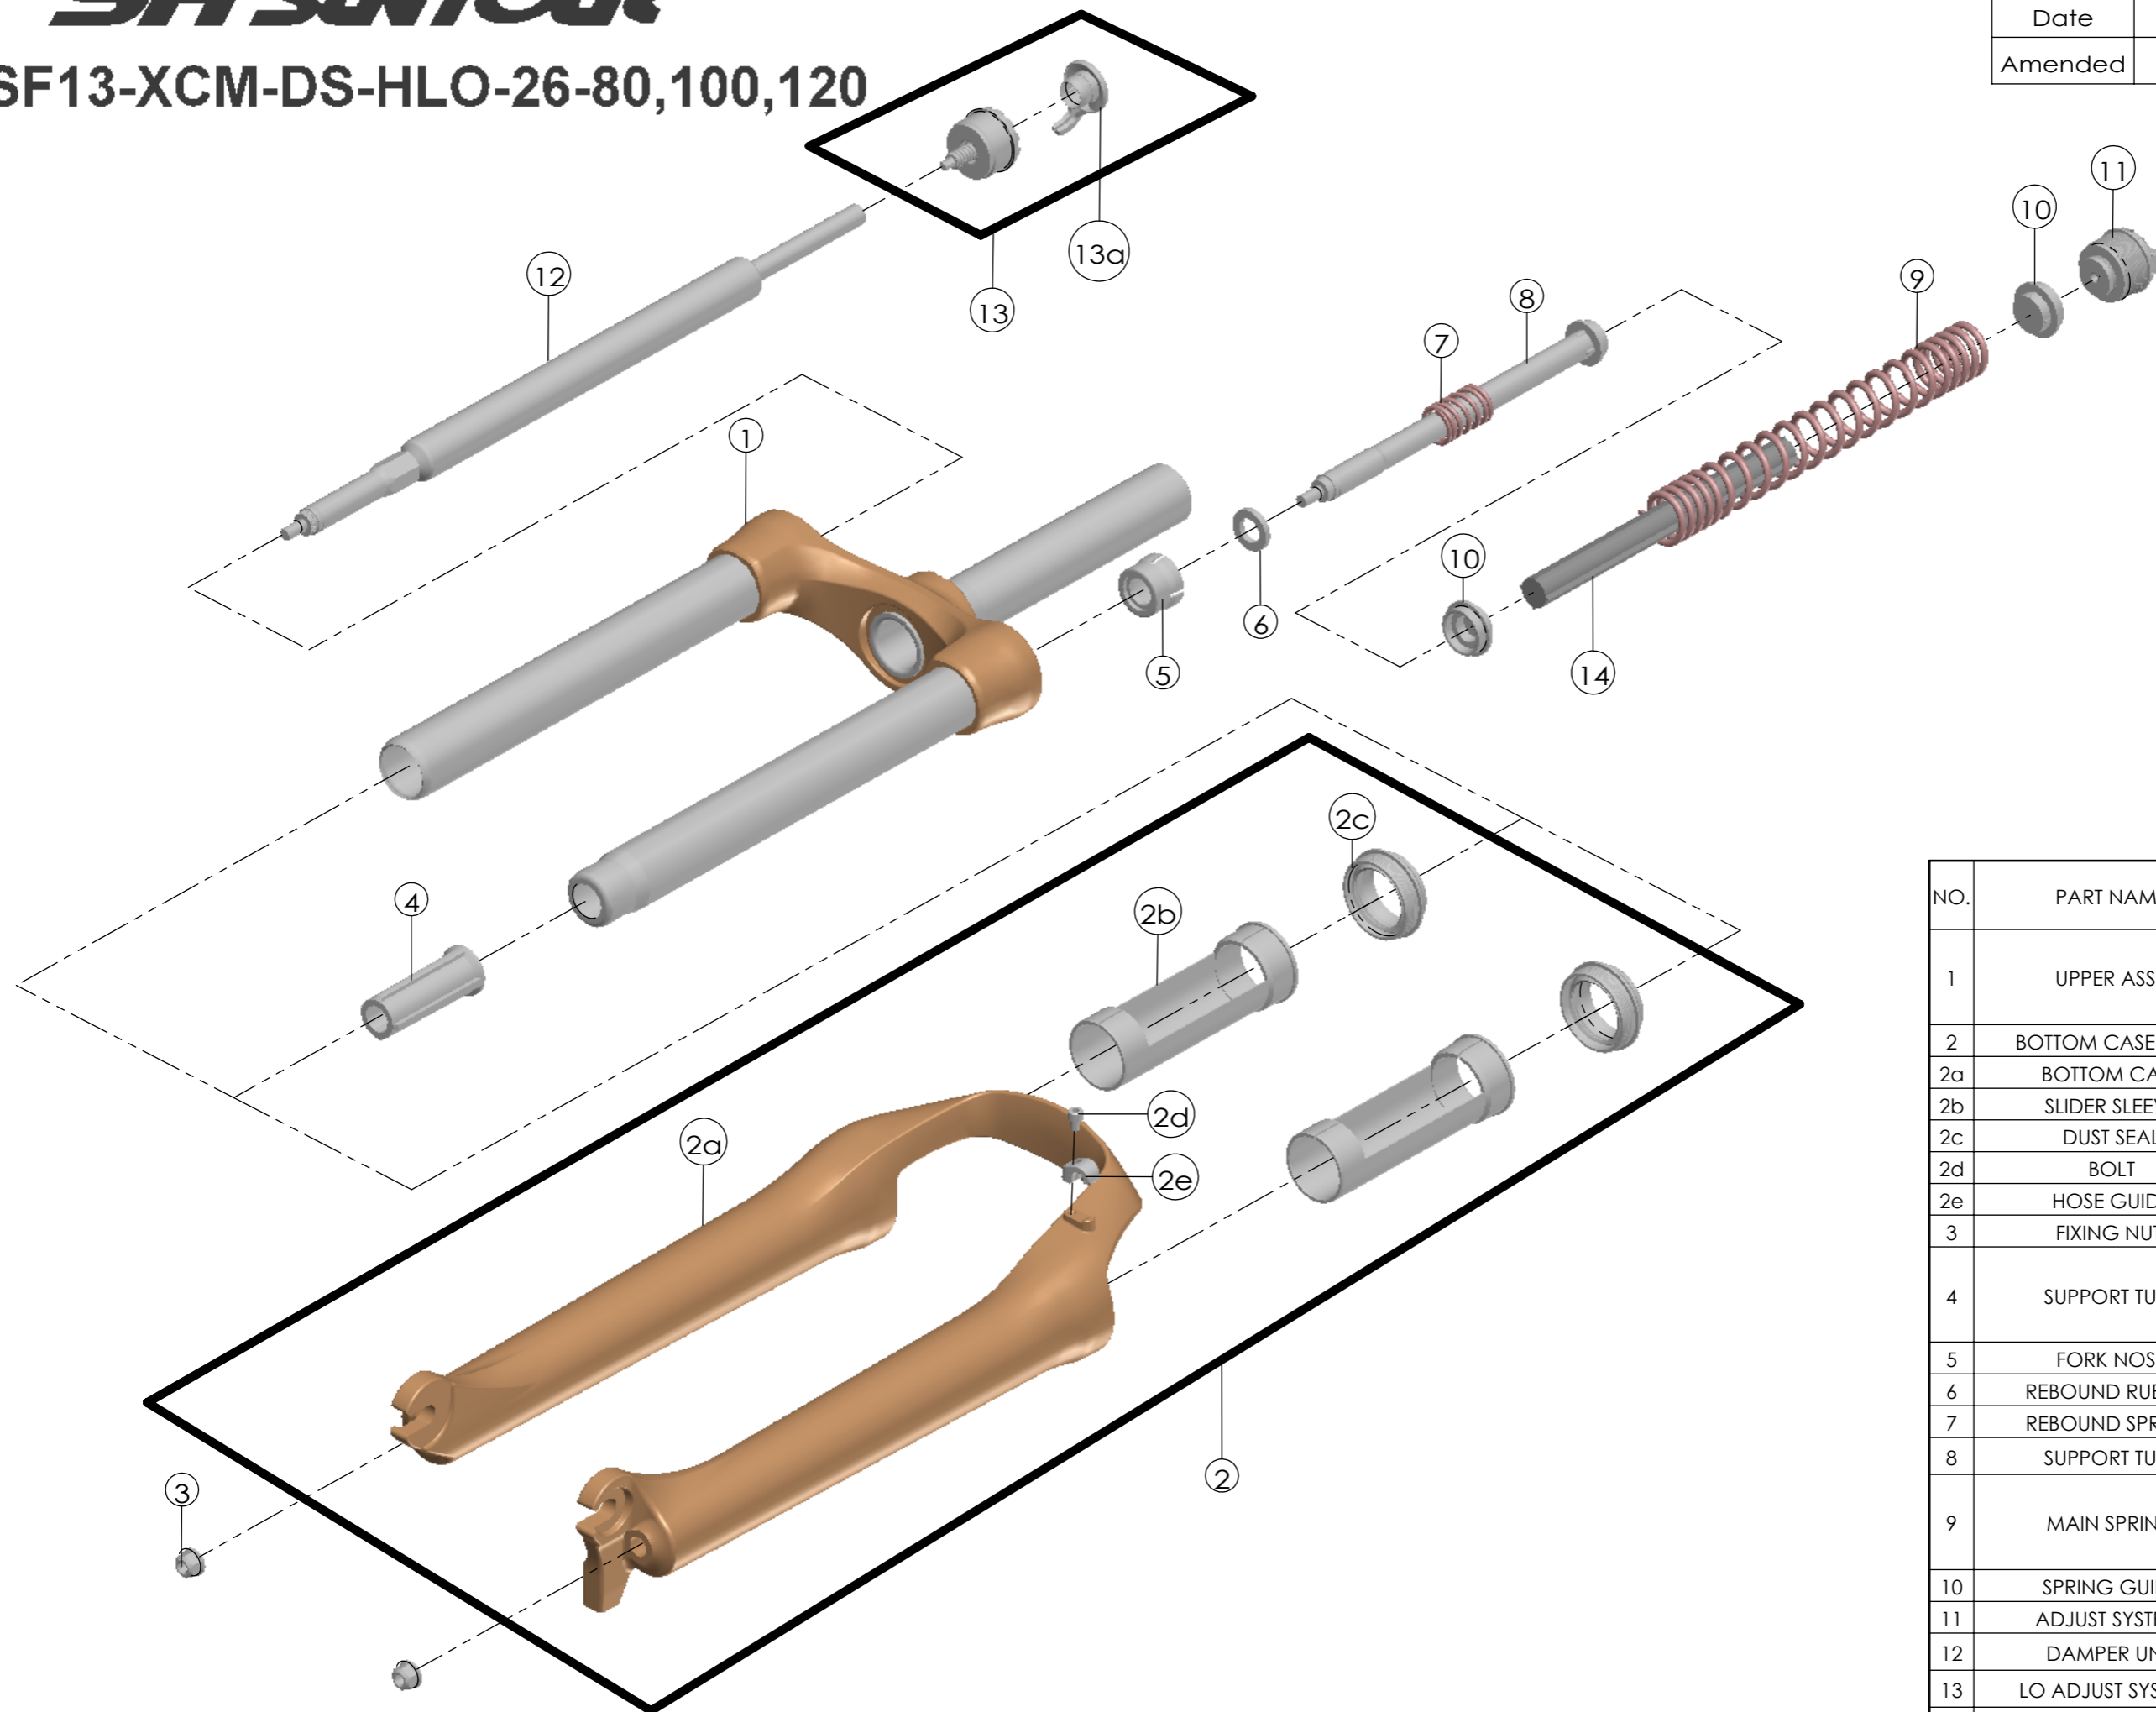

Date	2012.6.7	Version	1
Amended			

NO.	PART NAME	PART CODE	QTY.		
			80	100	120
1	UPPER ASSY	FKZ023-05	1	-	-
		FKZ023-06	-	1	-
		FKZ023-07	-	-	1
2	BOTTOM CASE ASSY	FKZ024-10	1	1	1
2a	BOTTOM CASE	FPB341	1	1	1
2b	SLIDER SLEEVE	FEE785	2	2	2
2c	DUST SEAL	FAA070-10	2	2	2
2d	BOLT	FSB153	1	1	1
2e	HOSE GUIDE	FEE797	1	1	1
3	FIXING NUT	FSN023	2	2	2
4	SUPPORT TUBE	FEE806-20	1	-	-
		FEE806-10	-	1	-
		FEE806	-	-	1
5	FORK NOSE	FEE805	1	1	1
6	REBOUND RUBBER	FEP053	1	1	1
7	REBOUND SPRING	FEP189-20	1	1	1
8	SUPPORT TUBE	FEE800	1	1	1
9	MAIN SPRING	FEP449	1	-	-
		FEP448	-	1	-
		FEP447	-	-	1
10	SPRING GUIDE	FEE434-20	2	2	2
11	ADJUST SYSTEM	FKE009-11	1	1	1
12	DAMPER UNIT	FUN050-11	1	1	1
13	LO ADJUST SYSTEM	FKE028-26	1	1	1
13a	LO KNOB	FEE288-20	1	1	1
14	DAMPER	FEP322-20	1	1	1