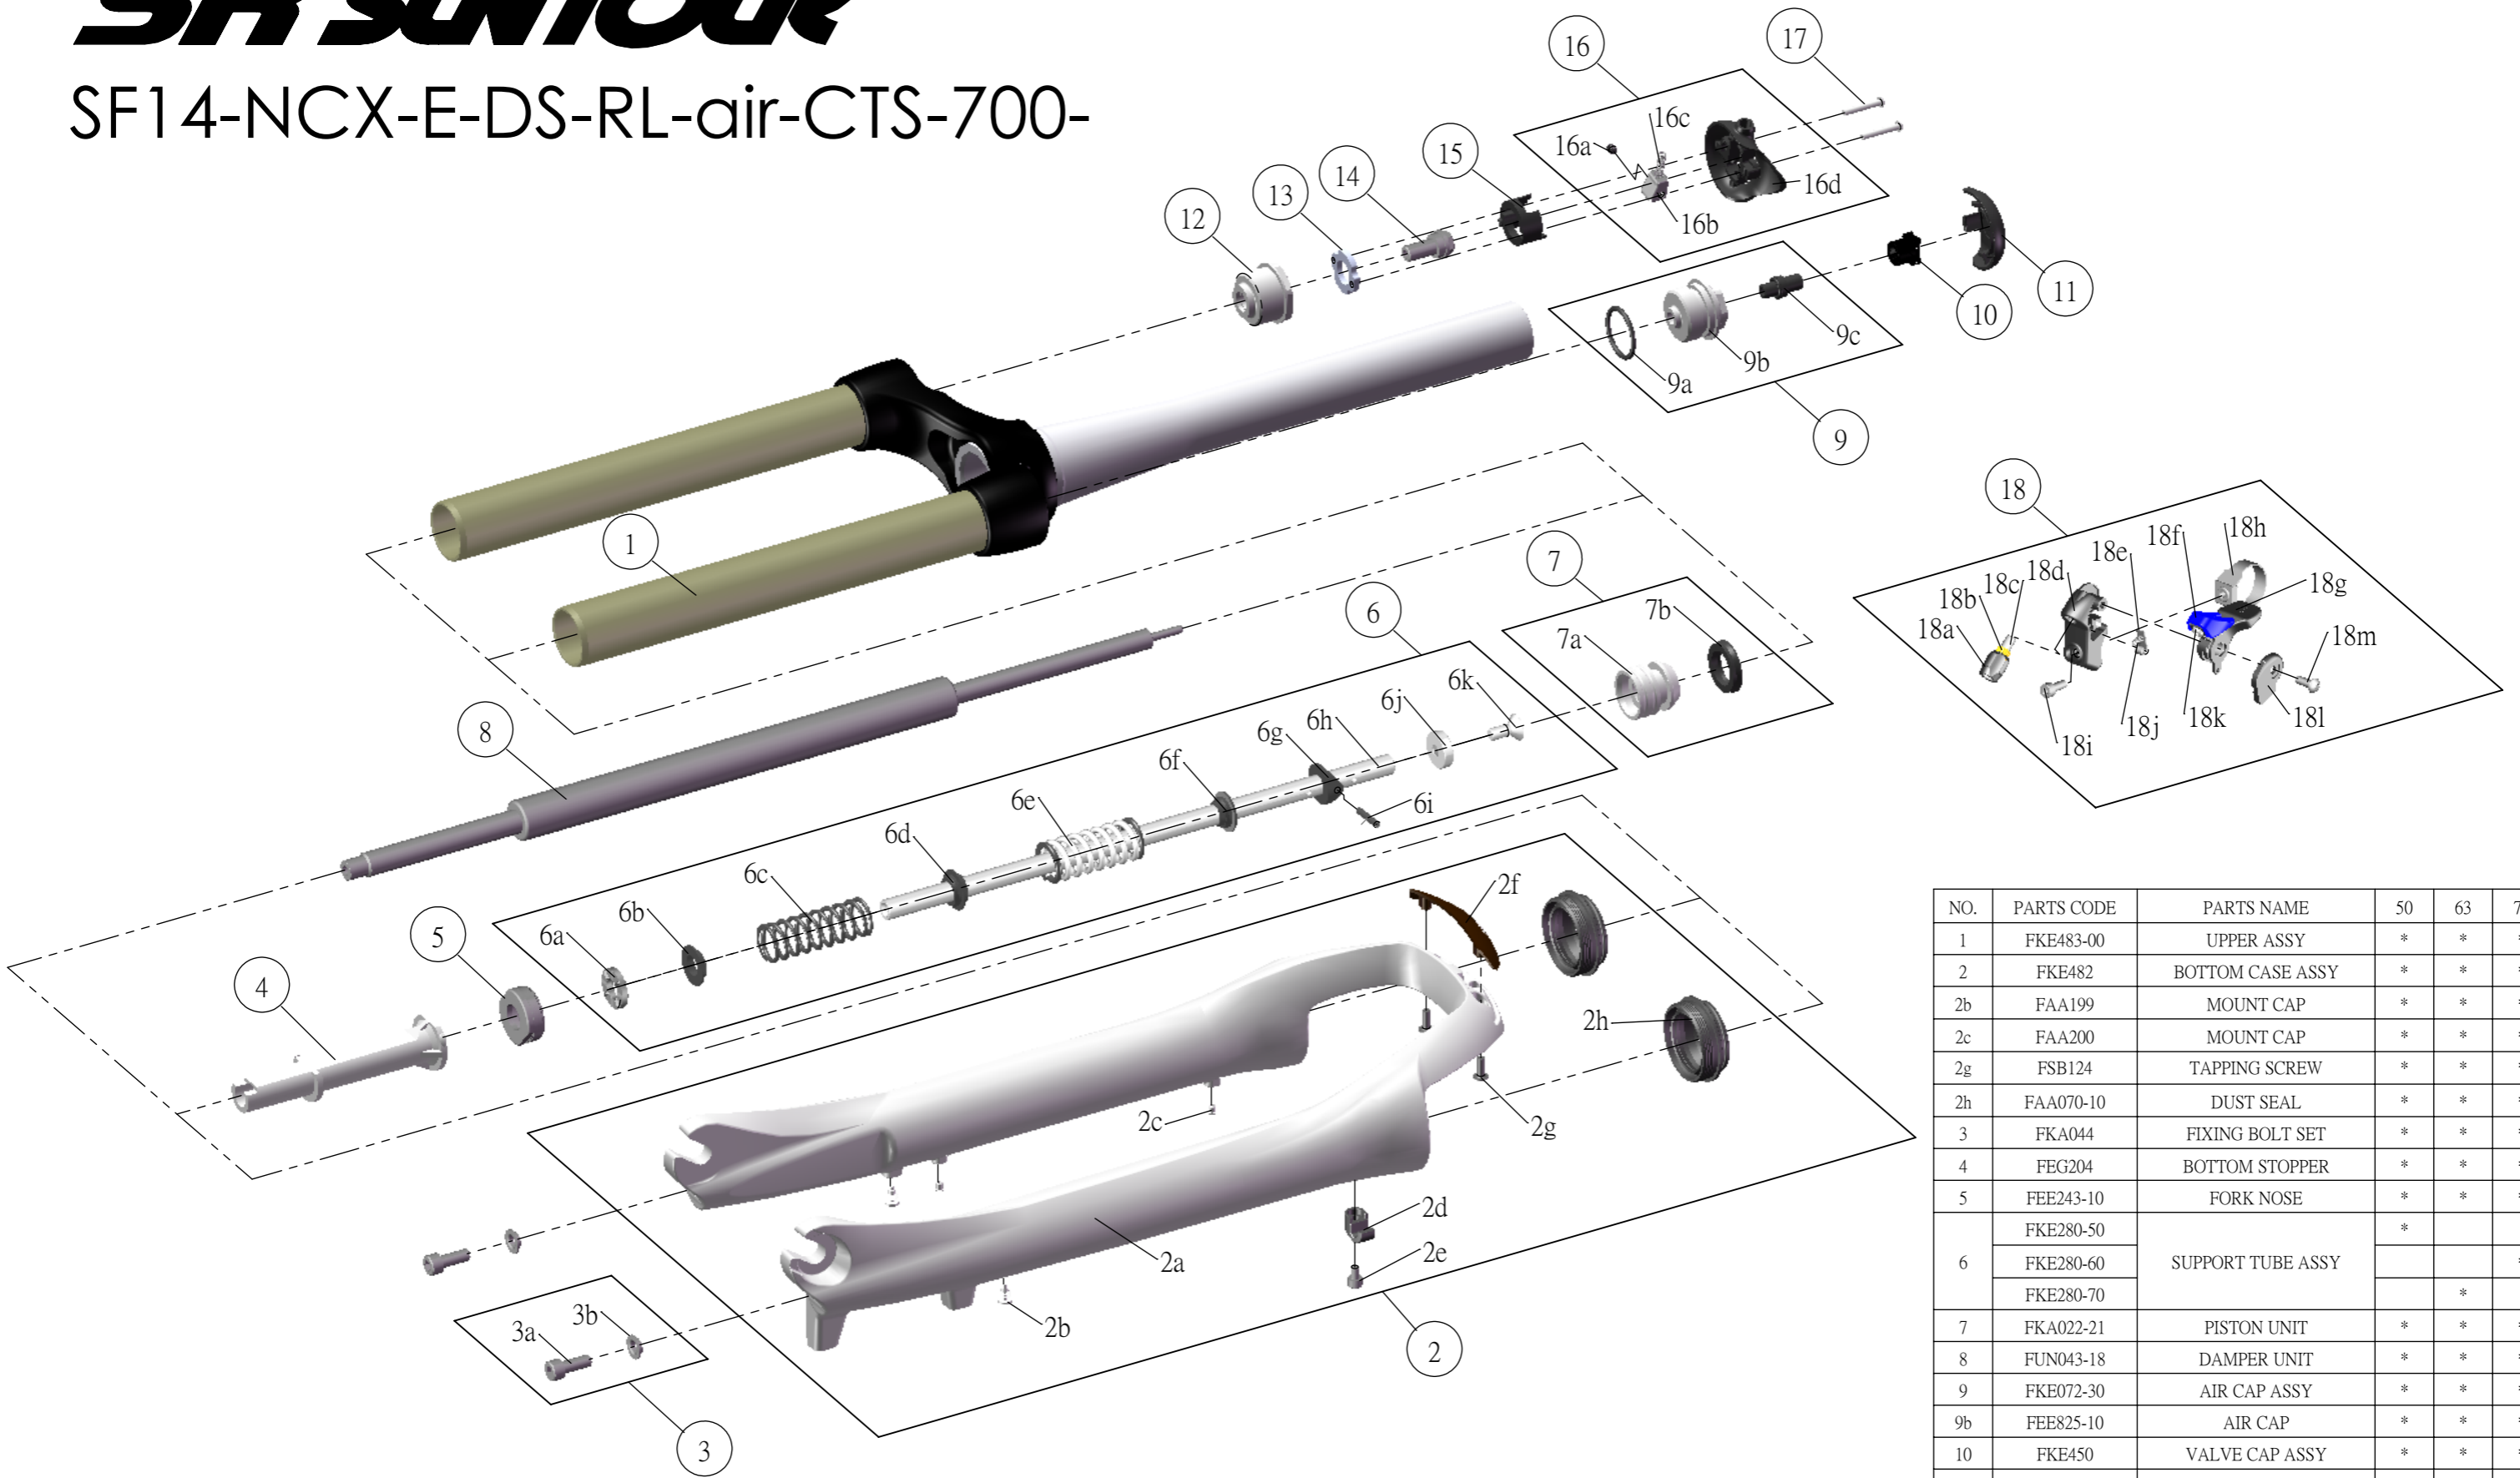

SUNTOUR

SF14-NCX-E-DS-RL-air-CTS-700-

Date	2013.07.03	Version	1
Amended			

NO.	PARTS CODE	PARTS NAME	50	63	75	QT
1	FKE483-00	UPPER ASSY	*	*	*	1
2	FKE482	BOTTOM CASE ASSY	*	*	*	1
2b	FAA199	MOUNT CAP	*	*	*	2
2c	FAA200	MOUNT CAP	*	*	*	2
2g	FSB124	TAPPING SCREW	*	*	*	2
2h	FAA070-10	DUST SEAL	*	*	*	2
3	FKA044	FIXING BOLT SET	*	*	*	2
4	FEG204	BOTTOM STOPPER	*	*	*	1
5	FEE243-10	FORK NOSE	*	*	*	1
6	FKE280-50	SUPPORT TUBE ASSY	*			1
	FKE280-60				*	1
	FKE280-70			*		1
7	FKA022-21	PISTON UNIT	*	*	*	1
8	FUN043-18	DAMPER UNIT	*	*	*	1
9	FKE072-30	AIR CAP ASSY	*	*	*	1
9b	FEE825-10	AIR CAP	*	*	*	1
10	FKE450	VALVE CAP ASSY	*	*	*	1
11	FEE813-10	PRELOAD COVER	*	*	*	1
12	FEE418-40	ADJUST CAP RL	*	*	*	1
13	FEE417	NUT PLATE	*	*	*	1
14	FSB100	DAMPER FIXING BOLT	*	*	*	1
15	FEE419-10	BOLT GUIDE	*	*	*	1
16	FKE310	RL COVER ASSY	*	*	*	1
17	FSB144	CAP BOLT	*	*	*	1
18	SL9SC-RLO	REMOTE LEVER ASSY	*	*	*	1