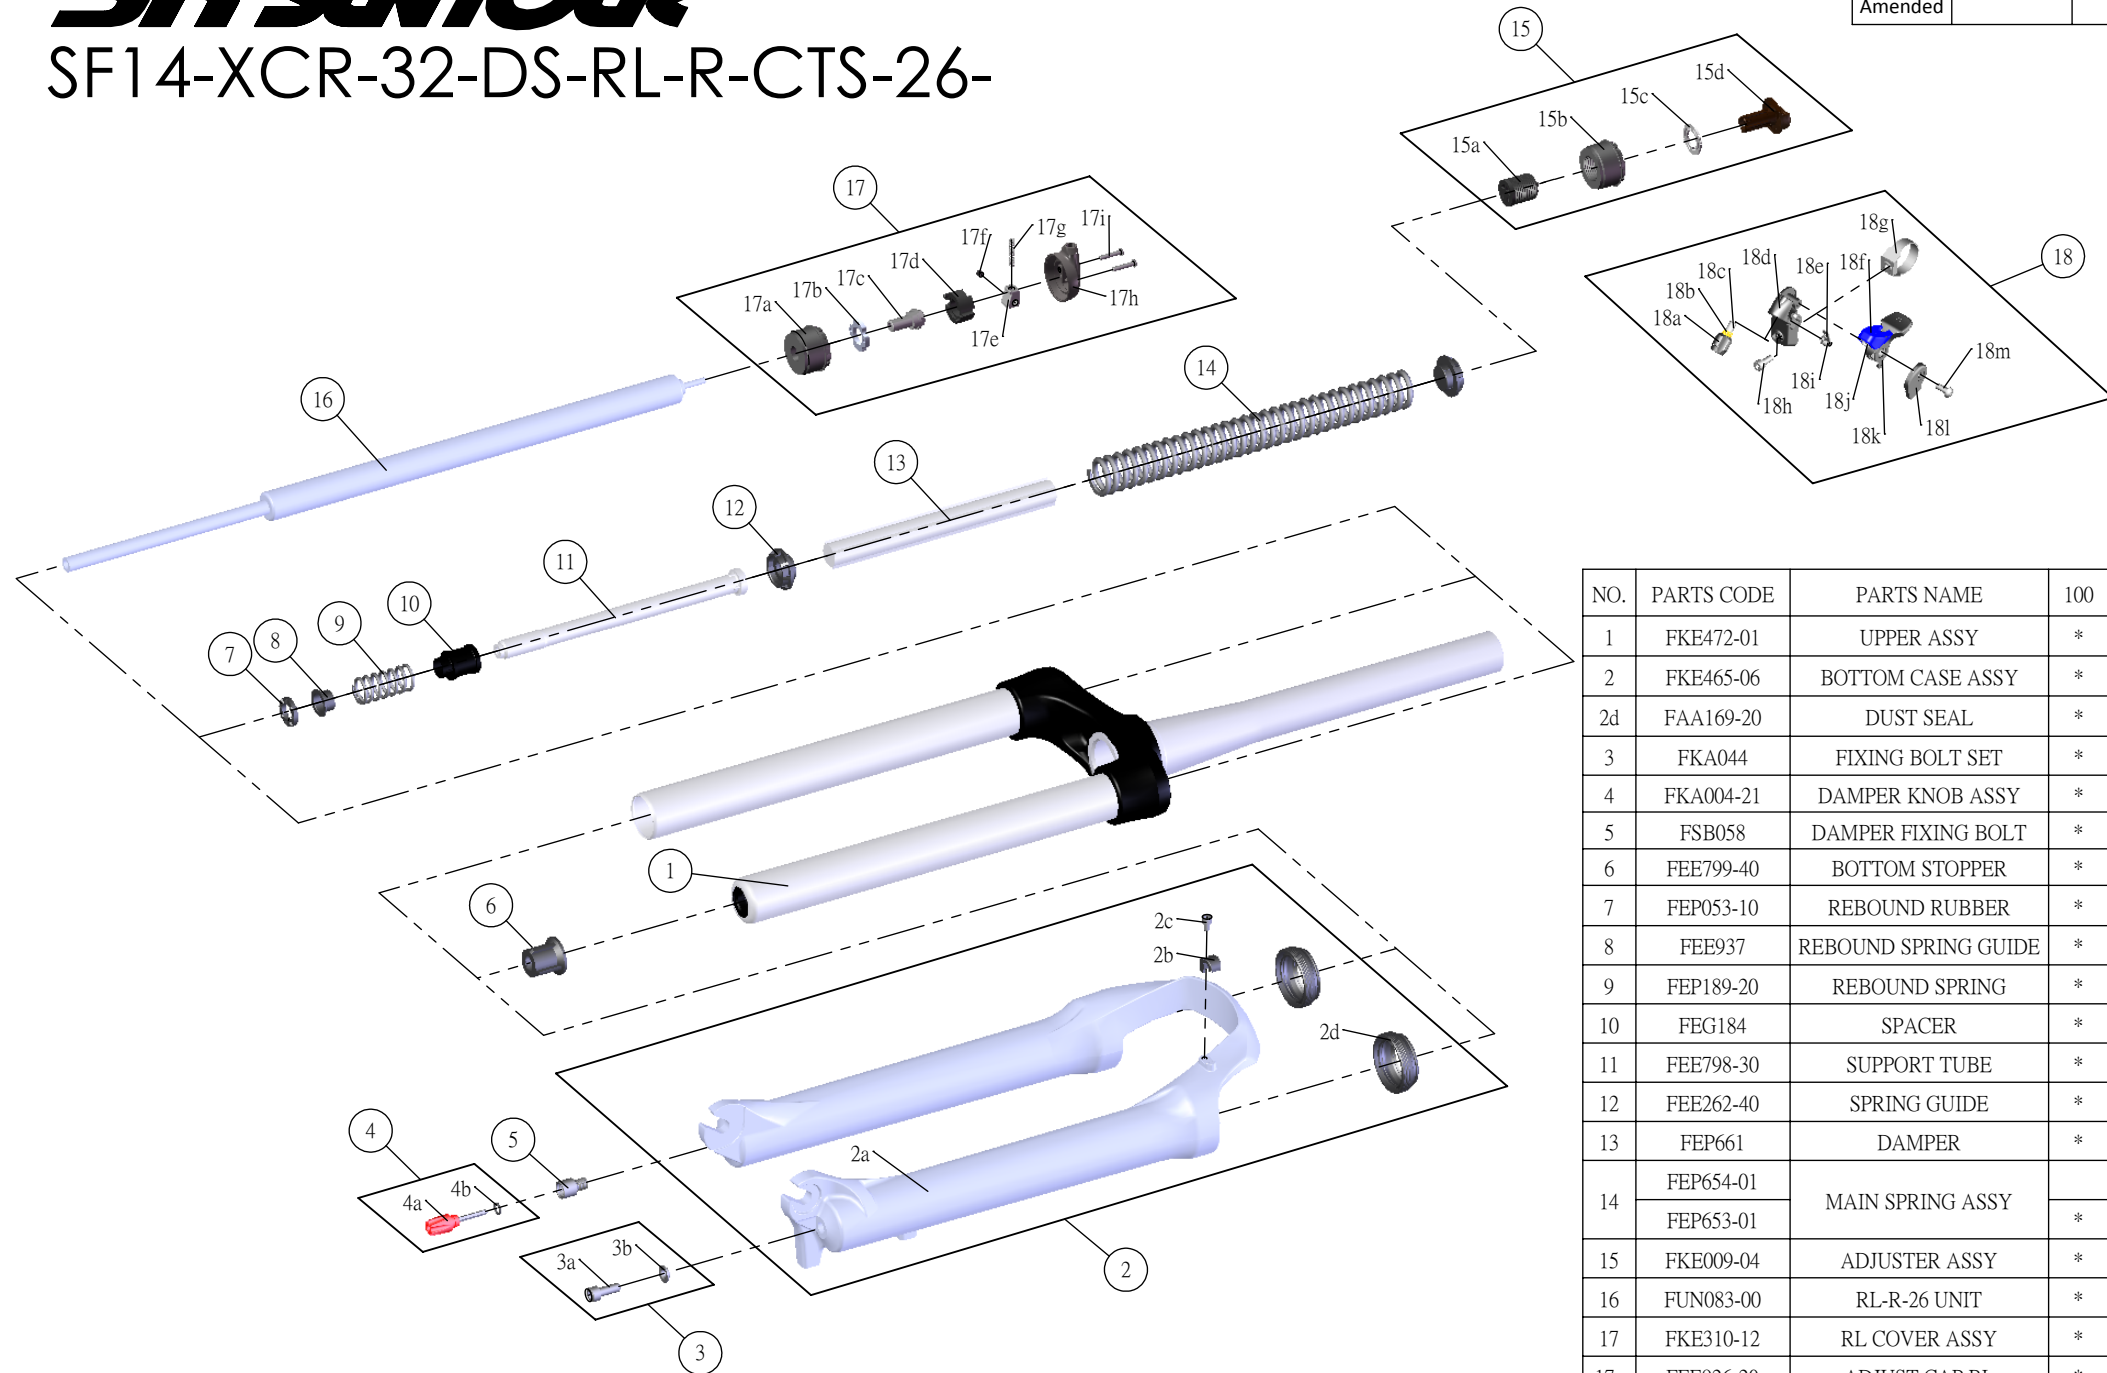

SUNTOUR

SF14-XCR-32-DS-RL-R-CTS-26-

Date	2013. 07. 01	Version	1
Amended			

NO.	PARTS CODE	PARTS NAME	100	120	QT
1	FKE472-01	UPPER ASSY	*	*	1
2	FKE465-06	BOTTOM CASE ASSY	*	*	1
2d	FAA169-20	DUST SEAL	*	*	2
3	FKA044	FIXING BOLT SET	*	*	1
4	FKA004-21	DAMPER KNOB ASSY	*	*	1
5	FSB058	DAMPER FIXING BOLT	*	*	1
6	FEE799-40	BOTTOM STOPPER	*	*	1
7	FEP053-10	REBOUND RUBBER	*	*	1
8	FEE937	REBOUND SPRING GUIDE	*	*	1
9	FEP189-20	REBOUND SPRING	*	*	1
10	FEG184	SPACER	*		1
11	FEE798-30	SUPPORT TUBE	*	*	1
12	FEE262-40	SPRING GUIDE	*	*	2
13	FEP661	DAMPER	*	*	1
14	FEP654-01	MAIN SPRING ASSY		*	1
	FEP653-01		*		1
15	FKE009-04	ADJUSTER ASSY	*	*	1
16	FUN083-00	RL-R-26 UNIT	*	*	1
17	FKE310-12	RL COVER ASSY	*	*	1
17a	FEE926-20	ADJUST CAP RL	*	*	1
17h	FEE939	RL COVER	*	*	1
18	SL9SC-RLO	REMOTE LEVER ASSY	*	*	1