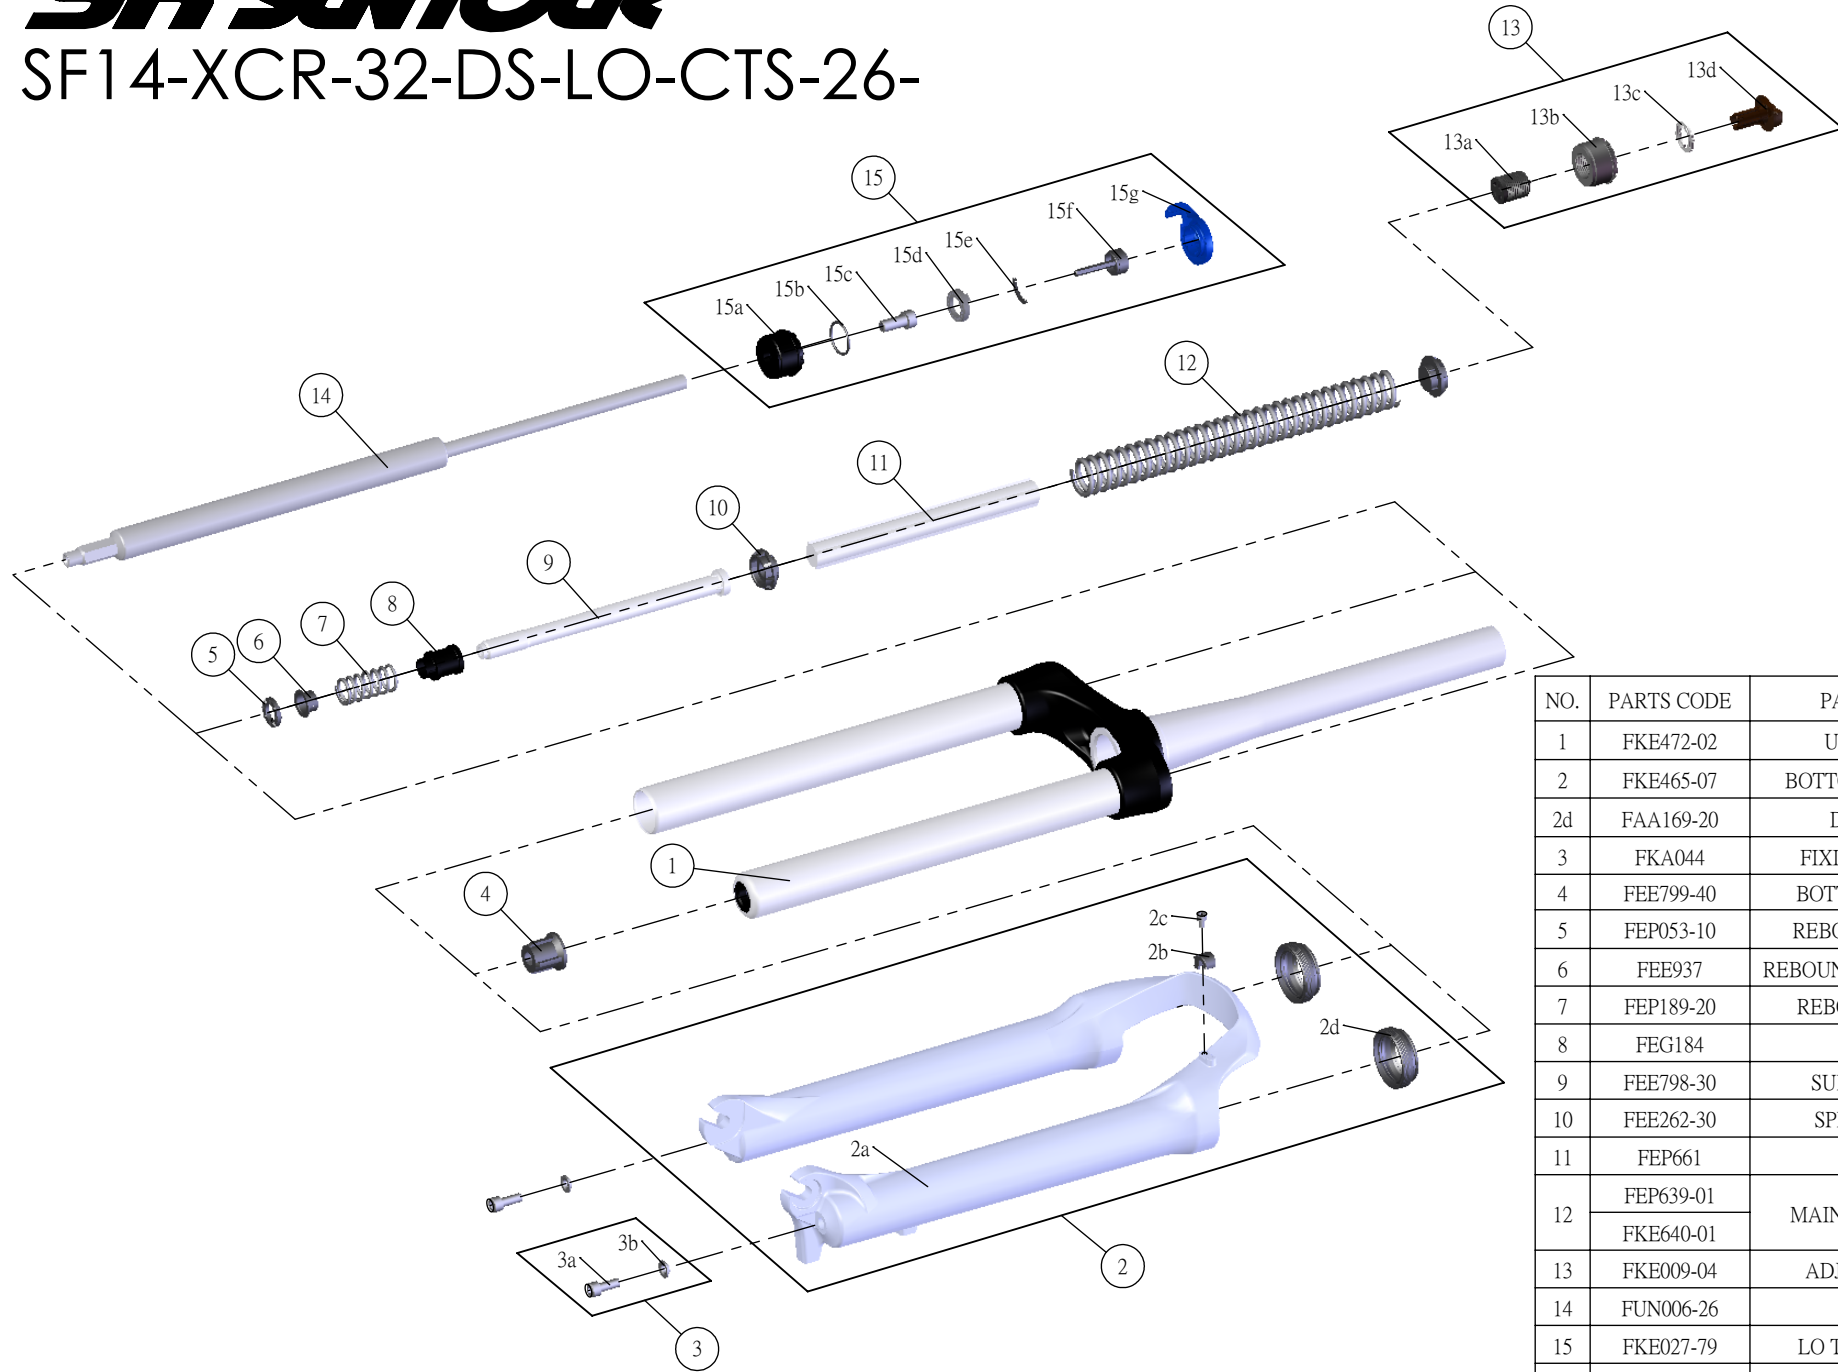

SUNTOUR

SF14-XCR-32-DS-LO-CTS-26-

Date	2013. 07. 01	Version	1
Amended			

NO.	PARTS CODE	PARTS NAME	100	120	QT
1	FKE472-02	UPPER ASSY	*	*	1
2	FKE465-07	BOTTOM CASE ASSY	*	*	1
2d	FAA169-20	DUST SEAL	*	*	2
3	FKA044	FIXING BOLT SET	*	*	2
4	FEE799-40	BOTTOM STOPPER	*	*	1
5	FEP053-10	REBOUND RUBBER	*	*	1
6	FEE937	REBOUND SPRING GUIDE	*	*	1
7	FEP189-20	REBOUND SPRING	*	*	1
8	FEG184	SPACER	*		1
9	FEE798-30	SUPPORT TUBE	*	*	1
10	FEE262-30	SPRING GUIDE	*	*	2
11	FEP661	DAMPER	*	*	1
12	FEP639-01	MAIN SPRING ASSY		*	1
	FKE640-01		*		1
13	FKE009-04	ADJUSTER ASSY	*	*	1
14	FUN006-26	LO UNIT	*	*	1
15	FKE027-79	LO TOP CAP ASSY	*	*	1
15a	FEE925-10	ADJUST CAP LO	*	*	1
15f	FKA066	ADJUST CORE ASSY	*	*	1
15g	FEE938	LOCKOUT KNOB	*	*	1