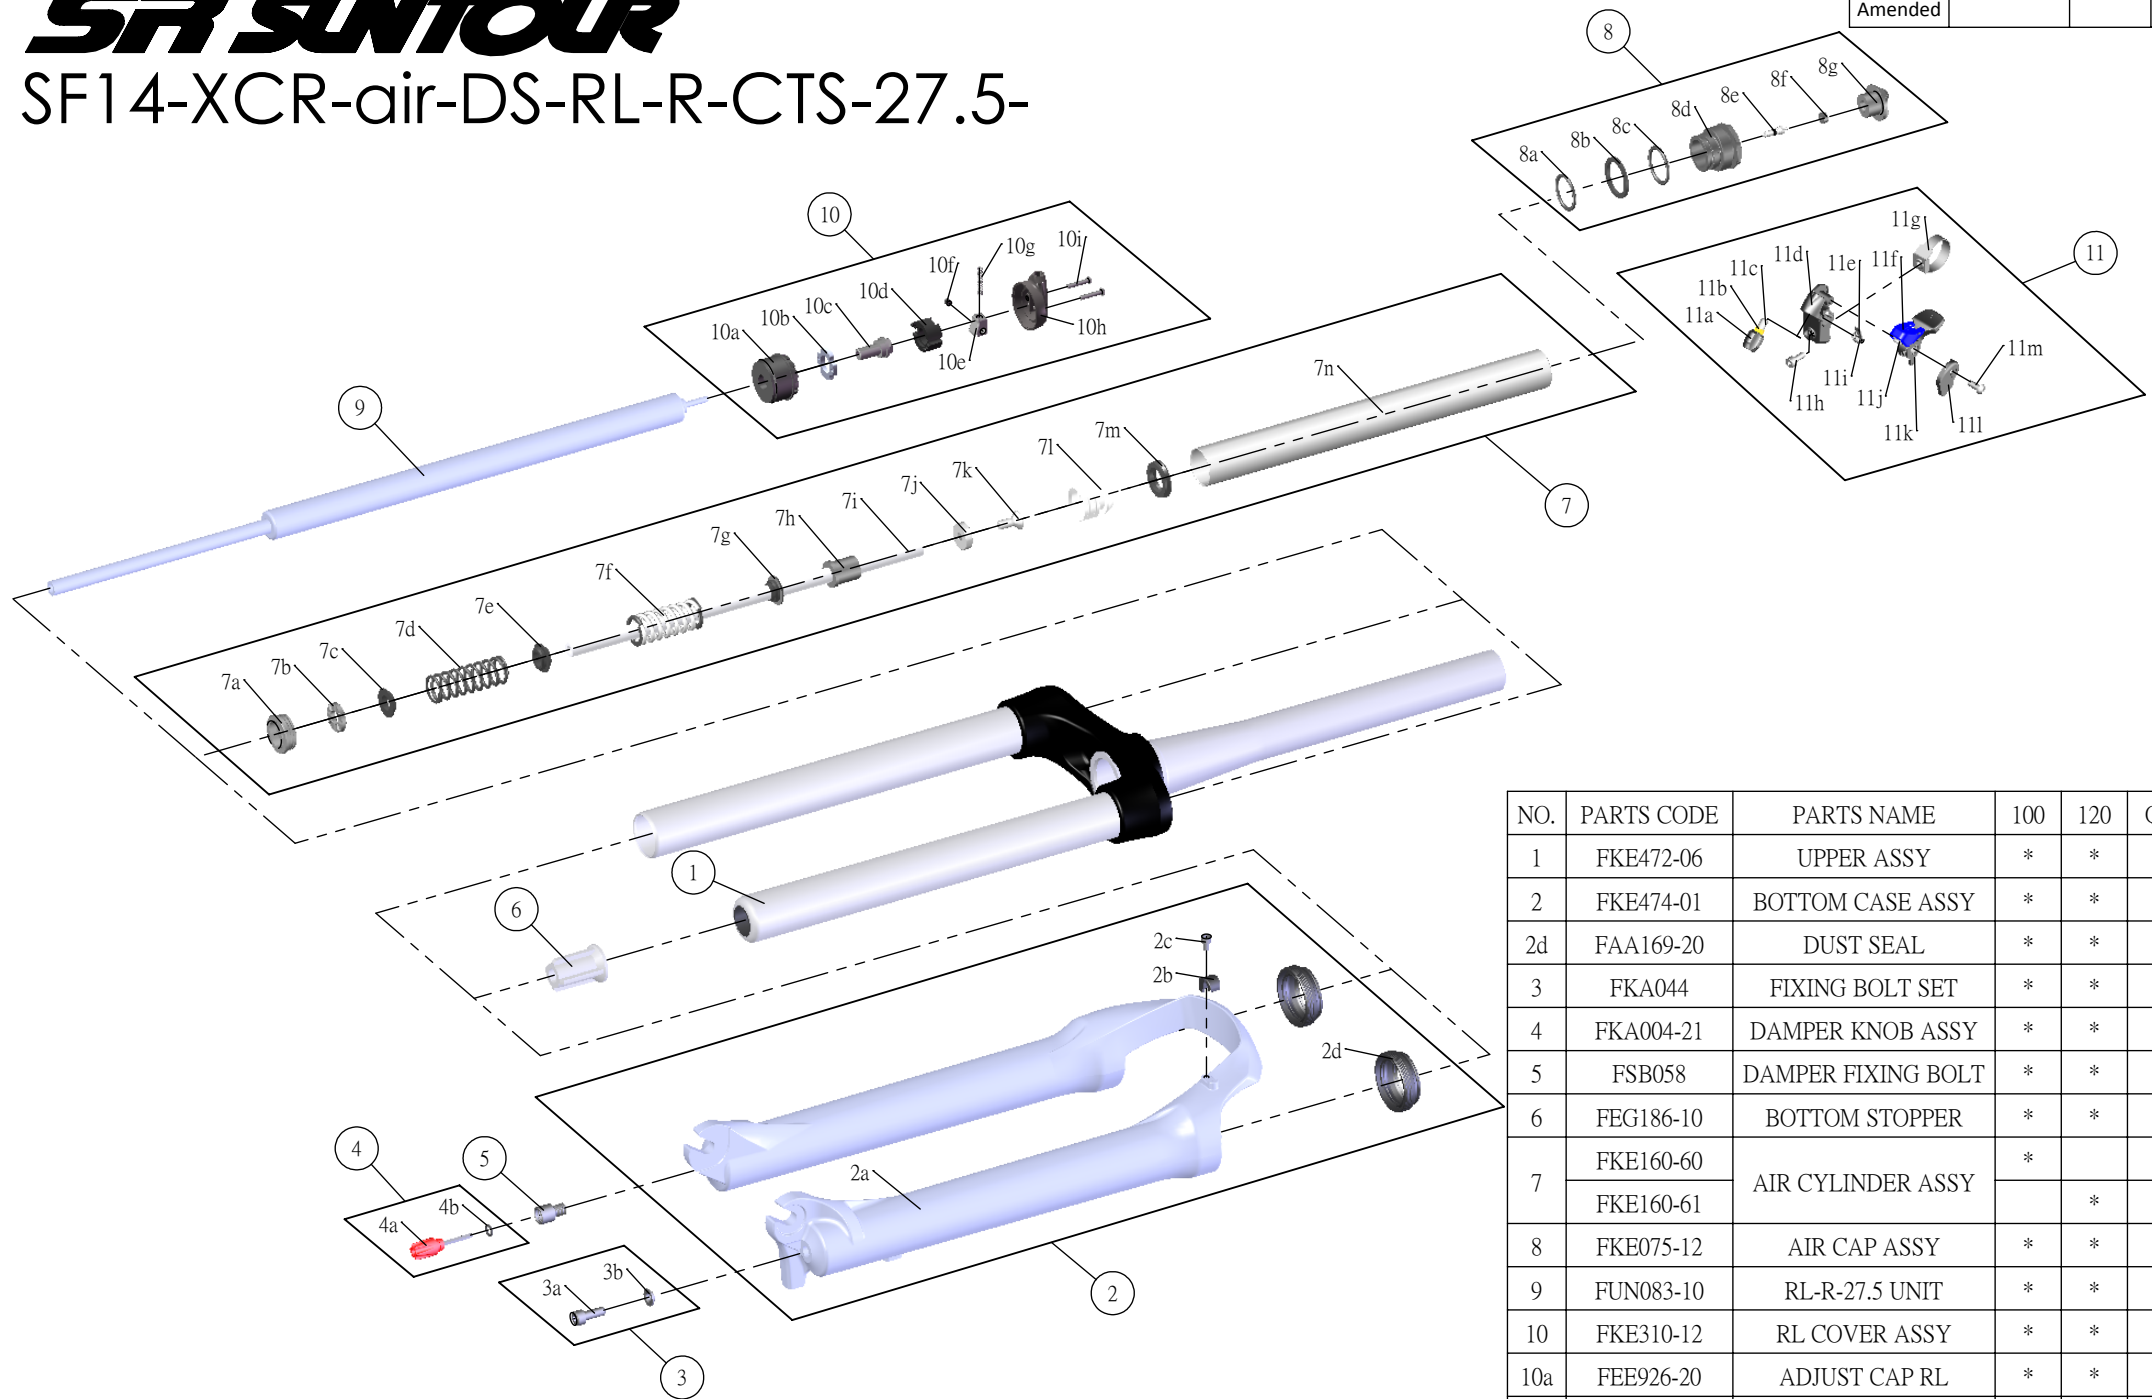

SR SUNTOUR

SF14-XCR-air-DS-RL-R-CTS-27.5-

Date	2013.07.01	Version	1
Amended			

NO.	PARTS CODE	PARTS NAME	100	120	QT
1	FKE472-06	UPPER ASSY	*	*	1
2	FKE474-01	BOTTOM CASE ASSY	*	*	1
2d	FAA169-20	DUST SEAL	*	*	2
3	FKA044	FIXING BOLT SET	*	*	1
4	FKA004-21	DAMPER KNOB ASSY	*	*	1
5	FSB058	DAMPER FIXING BOLT	*	*	1
6	FEF186-10	BOTTOM STOPPER	*	*	1
7	FKE160-60	AIR CYLINDER ASSY	*		1
	FKE160-61			*	1
8	FKE075-12	AIR CAP ASSY	*	*	1
9	FUN083-10	RL-R-27.5 UNIT	*	*	1
10	FKE310-12	RL COVER ASSY	*	*	1
10a	FEE926-20	ADJUST CAP RL	*	*	1
10h	FEE939	RL COVER	*	*	1
11	SL9SC-RLO	REMOTE LEVER ASSY	*	*	1