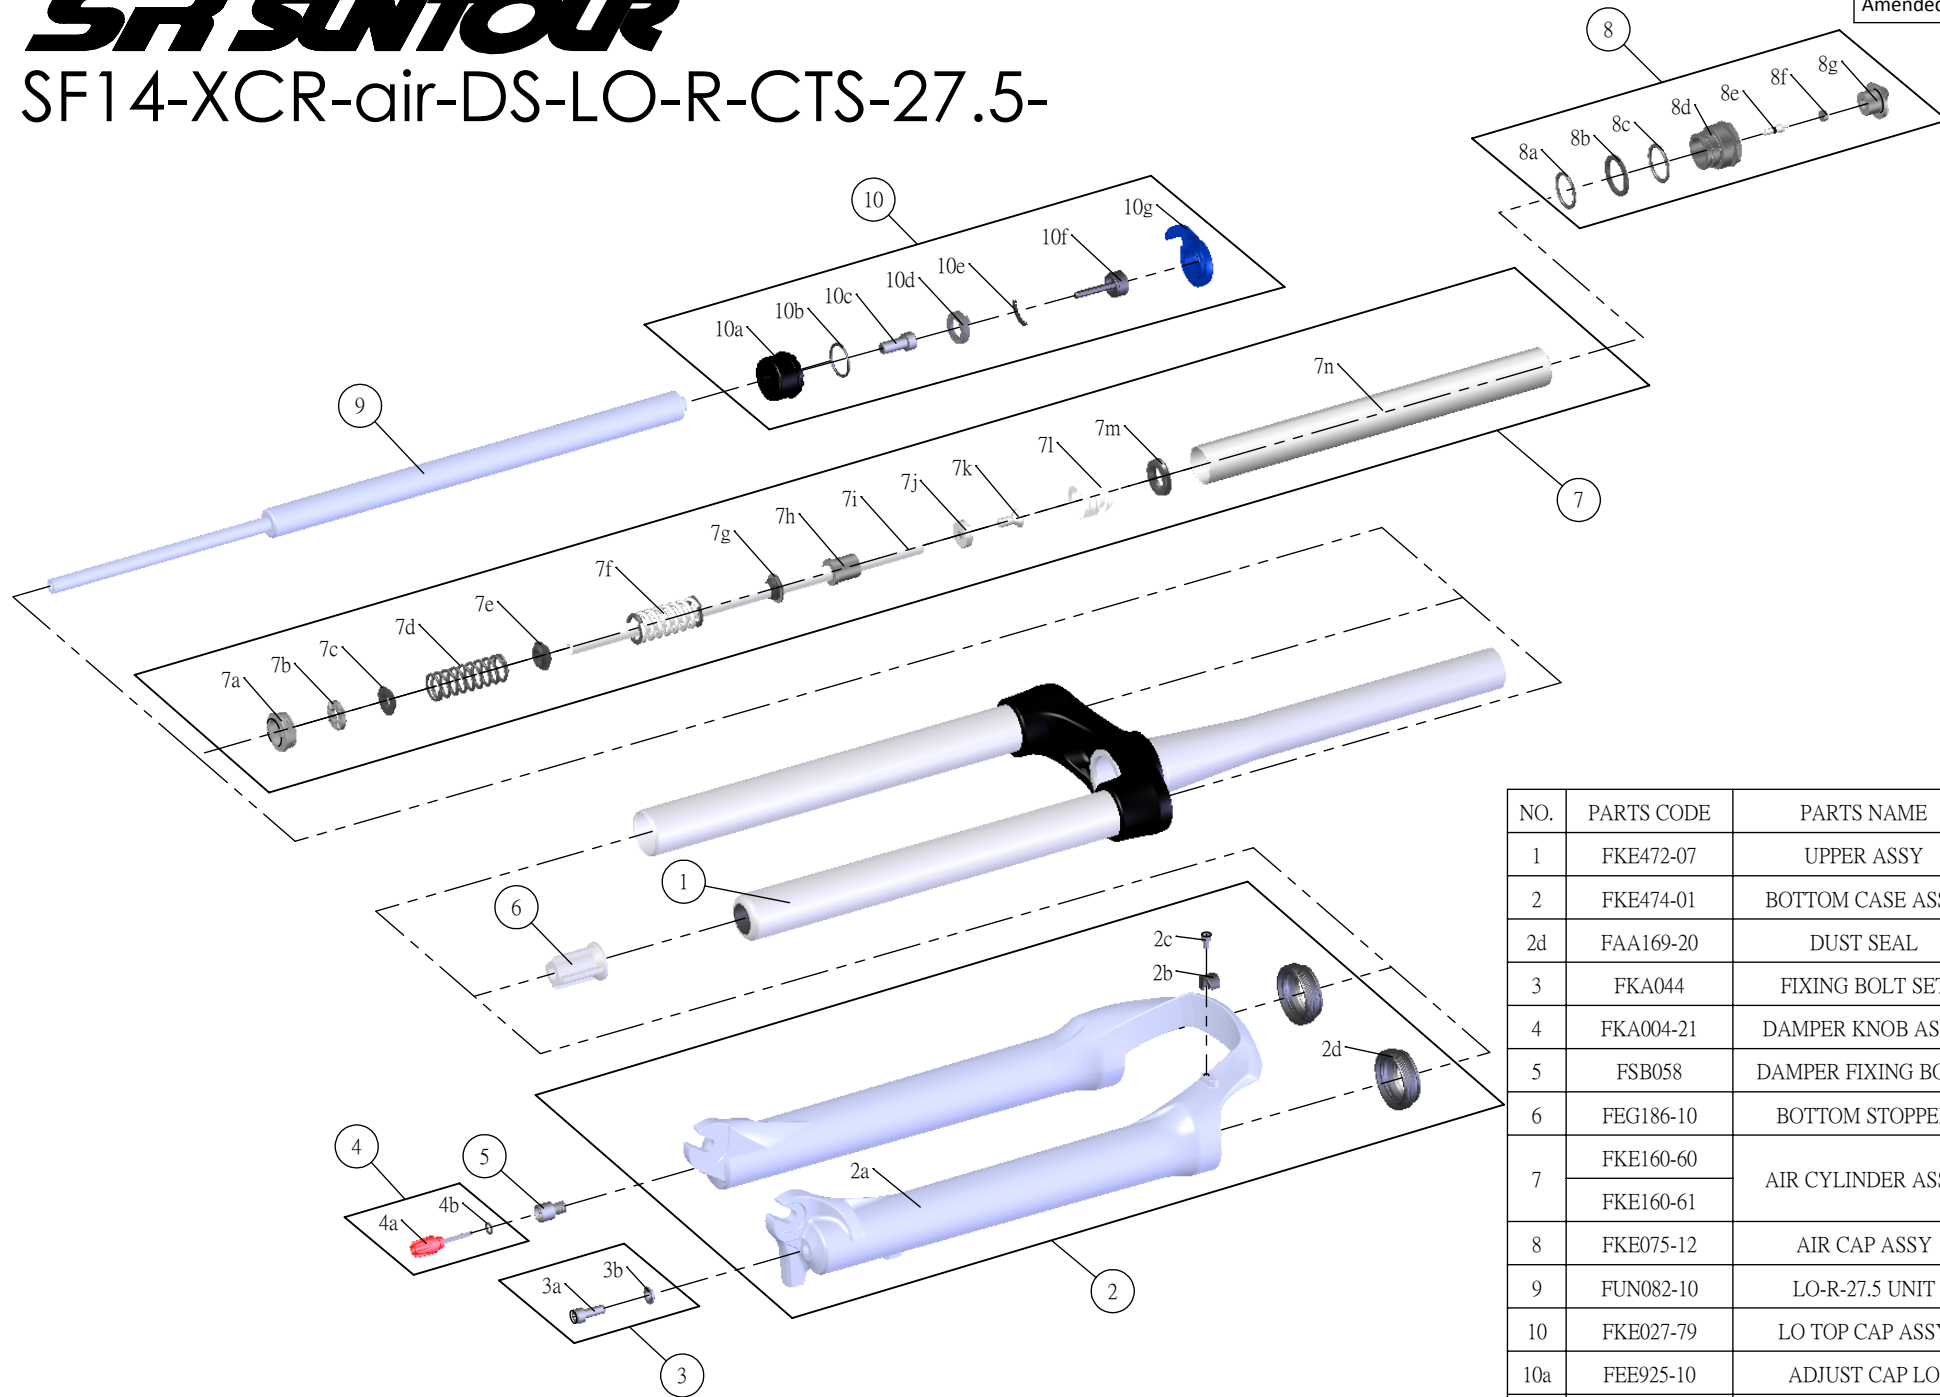

SR SUNTOUR

SF14-XCR-air-DS-LO-R-CTS-27.5-

Date	2013. 07. 01	Version	1
Amended			

NO.	PARTS CODE	PARTS NAME	100	120	QT
1	FKE472-07	UPPER ASSY	*	*	1
2	FKE474-01	BOTTOM CASE ASSY	*	*	1
2d	FAA169-20	DUST SEAL	*	*	2
3	FKA044	FIXING BOLT SET	*	*	1
4	FKA004-21	DAMPER KNOB ASSY	*	*	1
5	FSB058	DAMPER FIXING BOLT	*	*	1
6	FEG186-10	BOTTOM STOPPER	*	*	1
7	FKE160-60	AIR CYLINDER ASSY	*		1
	FKE160-61			*	1
8	FKE075-12	AIR CAP ASSY	*	*	1
9	FUN082-10	LO-R-27.5 UNIT	*	*	1
10	FKE027-79	LO TOP CAP ASSY	*	*	1
10a	FEE925-10	ADJUST CAP LO	*	*	1
10f	FKA066	ADJUST CORE ASSY	*	*	1
10g	FEE938	LOCKOUT KNOB	*	*	1