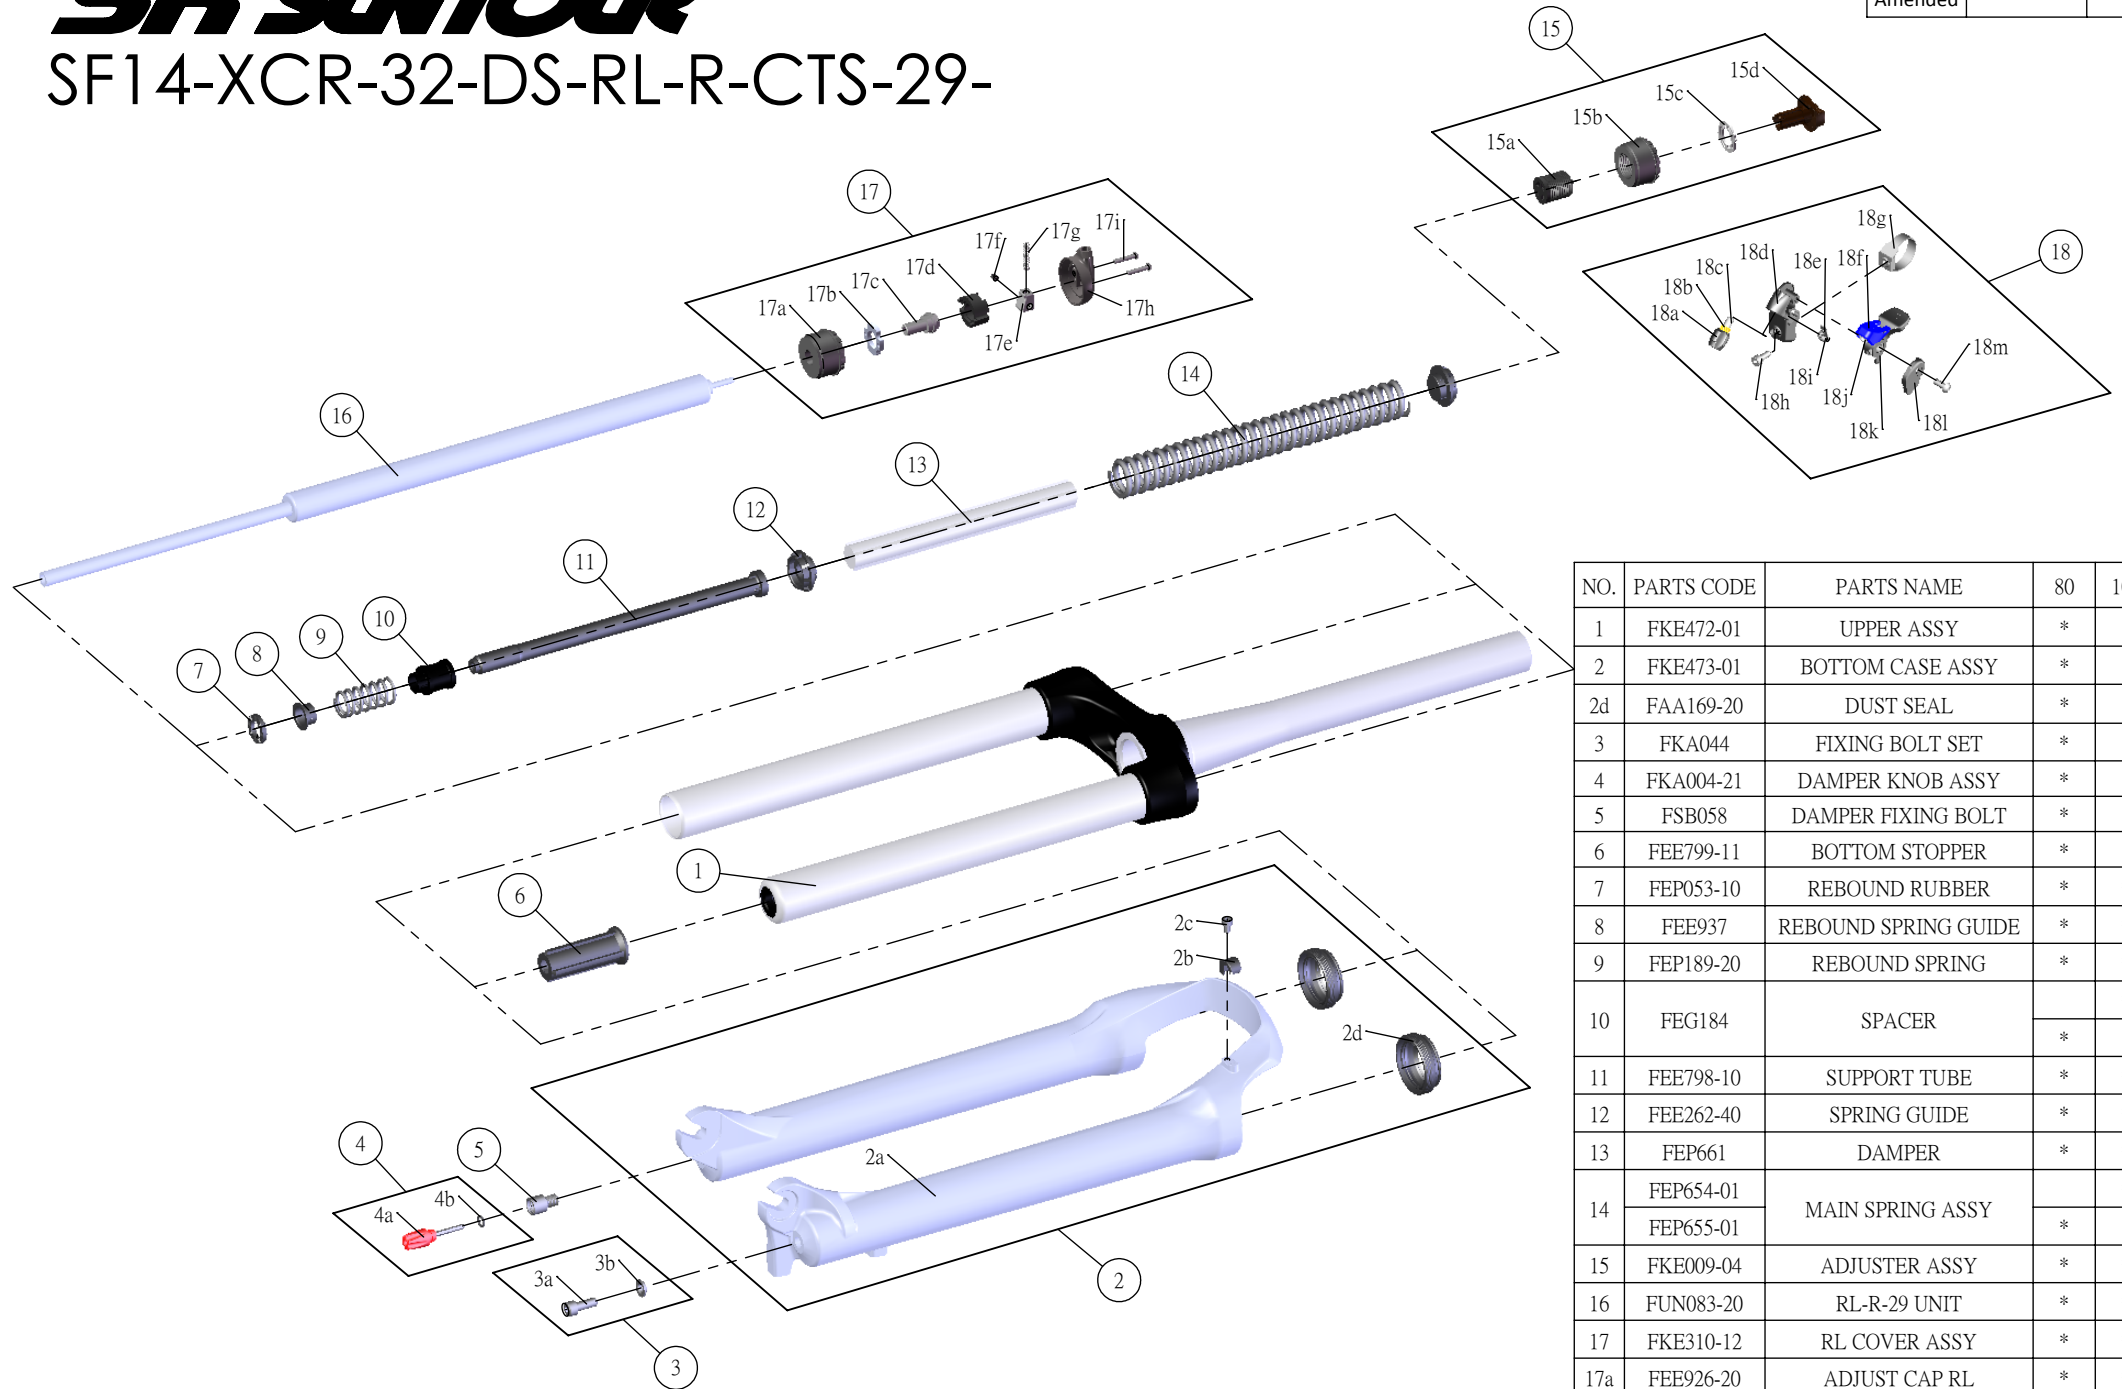

SR SUNTOUR

SF14-XCR-32-DS-RL-R-CTS-29-

Date	2013. 07. 02	Version	1
Amended			

NO.	PARTS CODE	PARTS NAME	80	100	QT
1	FKE472-01	UPPER ASSY	*	*	1
2	FKE473-01	BOTTOM CASE ASSY	*	*	1
2d	FAA169-20	DUST SEAL	*	*	2
3	FKA044	FIXING BOLT SET	*	*	2
4	FKA004-21	DAMPER KNOB ASSY	*	*	1
5	FSB058	DAMPER FIXING BOLT	*	*	1
6	FEE799-11	BOTTOM STOPPER	*	*	1
7	FEP053-10	REBOUND RUBBER	*	*	1
8	FEE937	REBOUND SPRING GUIDE	*	*	1
9	FEP189-20	REBOUND SPRING	*	*	1
10	FEG184	SPACER		*	1
			*		2
11	FEE798-10	SUPPORT TUBE	*	*	1
12	FEE262-40	SPRING GUIDE	*	*	2
13	FEP661	DAMPER	*	*	1
14	FEP654-01	MAIN SPRING ASSY		*	1
	FEP655-01		*		1
15	FKE009-04	ADJUSTER ASSY	*	*	1
16	FUN083-20	RL-R-29 UNIT	*	*	1
17	FKE310-12	RL COVER ASSY	*	*	1
17a	FEE926-20	ADJUST CAP RL	*	*	1
17h	FEE939	RL COVER	*	*	1
16	SL9SC-RLO	REMOTE LEVER ASSY	*	*	1