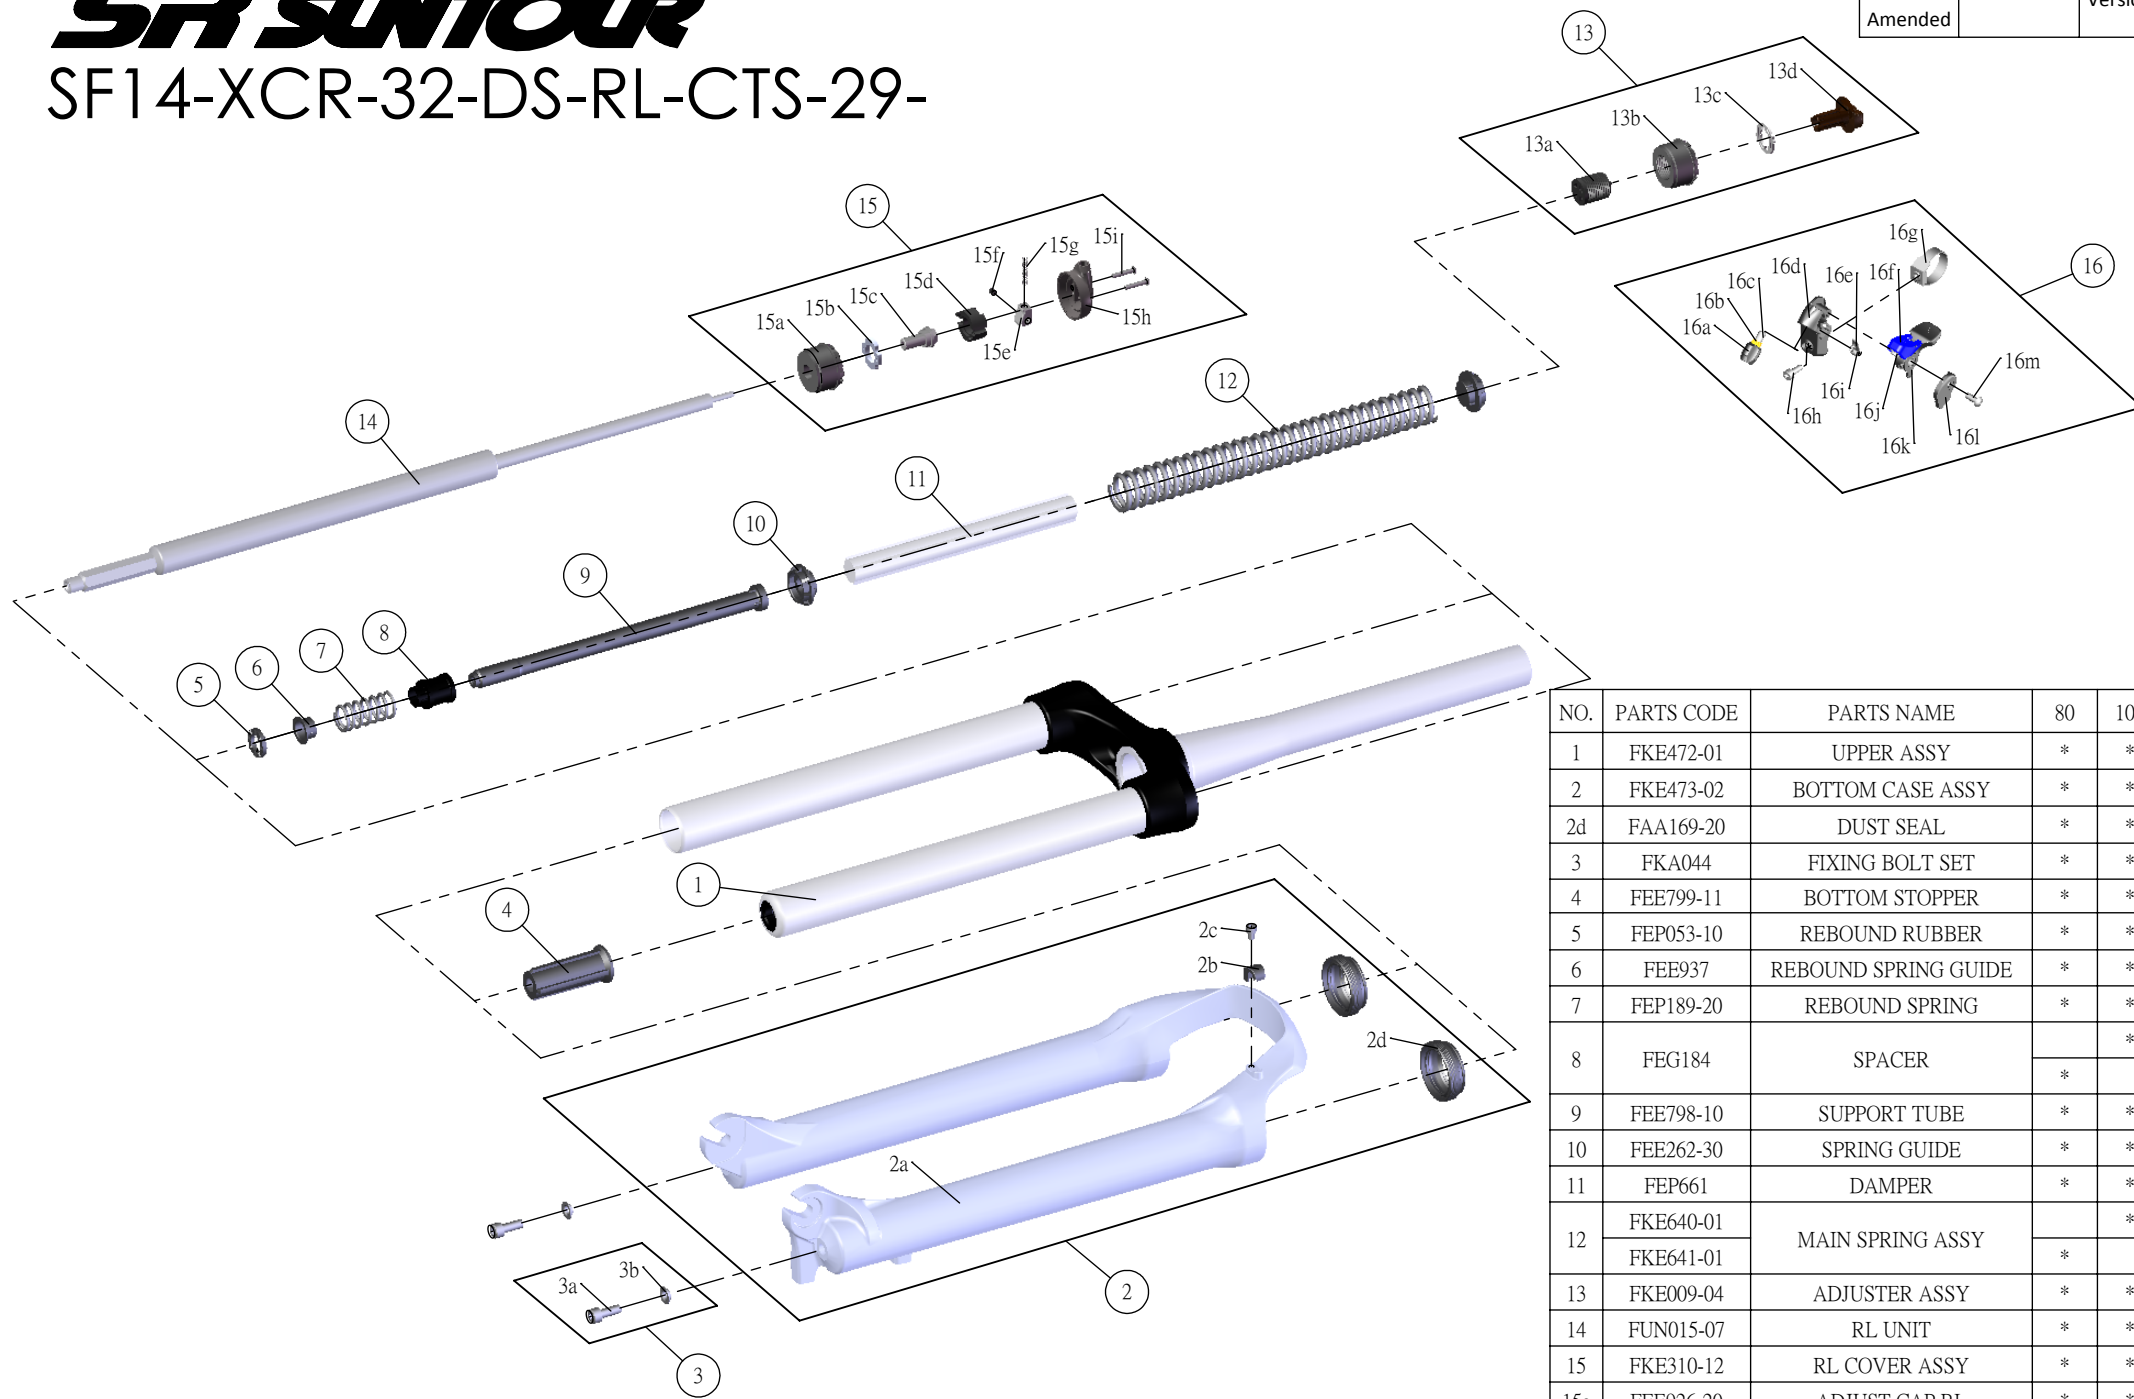

SR SUNTOUR

SF14-XCR-32-DS-RL-CTS-29-

Date	2013. 07. 02	Version	1
Amended			

NO.	PARTS CODE	PARTS NAME	80	100	QT
1	FKE472-01	UPPER ASSY	*	*	1
2	FKE473-02	BOTTOM CASE ASSY	*	*	1
2d	FAA169-20	DUST SEAL	*	*	2
3	FKA044	FIXING BOLT SET	*	*	2
4	FEE799-11	BOTTOM STOPPER	*	*	1
5	FEP053-10	REBOUND RUBBER	*	*	1
6	FEE937	REBOUND SPRING GUIDE	*	*	1
7	FEP189-20	REBOUND SPRING	*	*	1
8	FEG184	SPACER		*	1
			*		2
9	FEE798-10	SUPPORT TUBE	*	*	1
10	FEE262-30	SPRING GUIDE	*	*	2
11	FEP661	DAMPER	*	*	1
12	FKE640-01	MAIN SPRING ASSY		*	1
	FKE641-01		*		1
13	FKE009-04	ADJUSTER ASSY	*	*	1
14	FUN015-07	RL UNIT	*	*	1
15	FKE310-12	RL COVER ASSY	*	*	1
15a	FEE926-20	ADJUST CAP RL	*	*	1
15h	FEE939	RL COVER	*	*	1
16	SL9SC-RLO	REMOTE LEVER ASSY	*	*	1