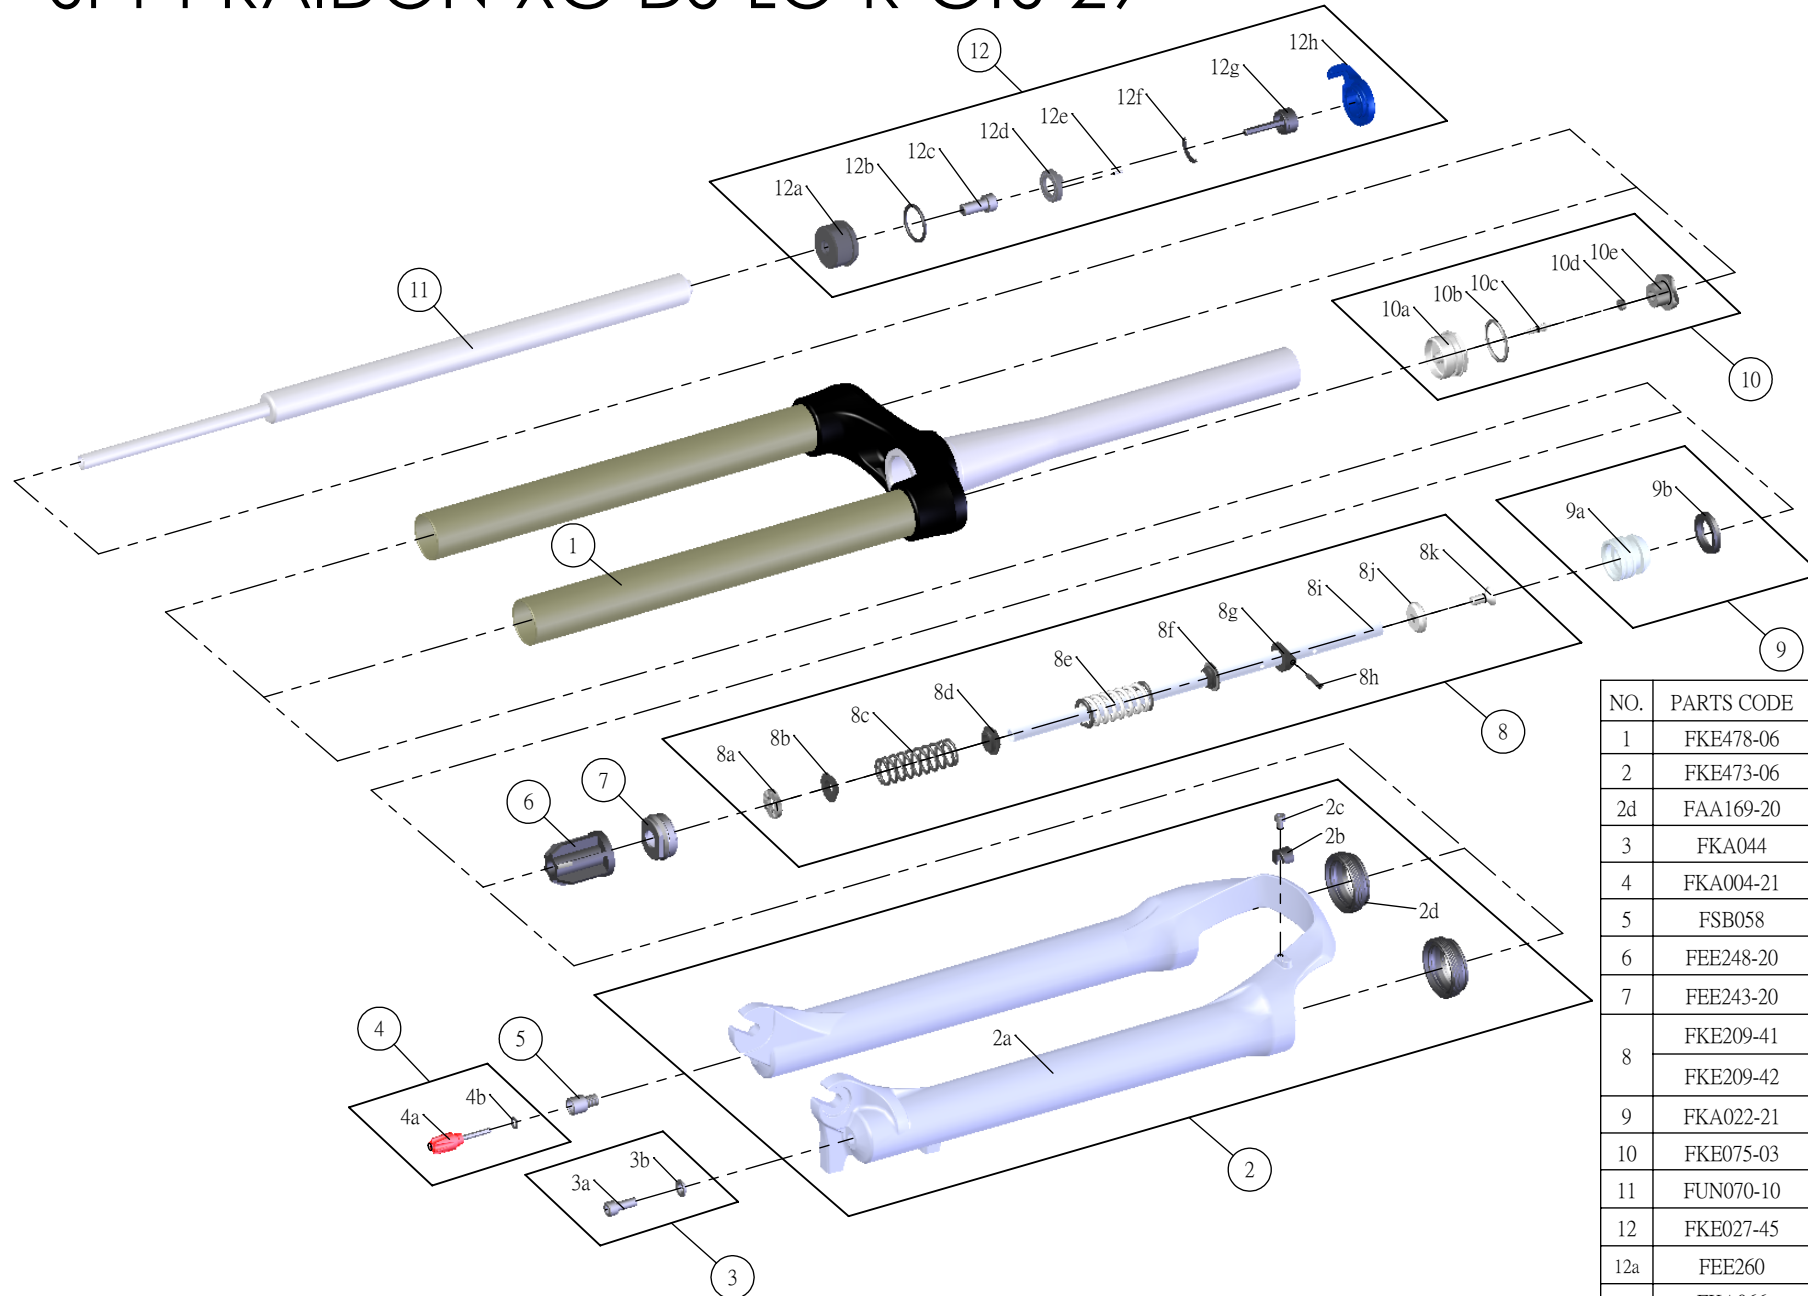

## SF14-RAIDON-XC-DS-LO-R-CTS-29-

Date	2013.07.04	Version	1
Amended			

NO.	PARTS CODE	PARTS NAME	100	80	QT
1	FKE478-06	UPPER ASSY	*	*	1
2	FKE473-06	BOTTOM CASE ASSY	*	*	1
2d	FAA169-20	DUST SEAL	*	*	2
3	FKA044	FIXING BOLT SET	*	*	1
4	FKA004-21	DAMPER KNOB ASSY	*	*	1
5	FSB058	DAMPER FIXING BOLT	*	*	1
6	FEE248-20	BOTTOM STOPPER	*	*	1
7	FEE243-20	FORK NOSE	*	*	1
8	FKE209-41	AIR CYLINDER ASSY	*		1
	FKE209-42			*	1
9	FKA022-21	PISTON UNIT	*	*	1
10	FKE075-03	AIR CAP ASSY	*	*	1
11	FUN070-10	LO-R UNIT	*	*	1
12	FKE027-45	LO TOP CAP ASSY	*	*	1
12a	FEE260	ADJUST CAP	*	*	1
12g	FKA066	ADJUST CORE ASSY	*	*	1
12h	FEE938	LOCKOUT KNOB	*	*	1