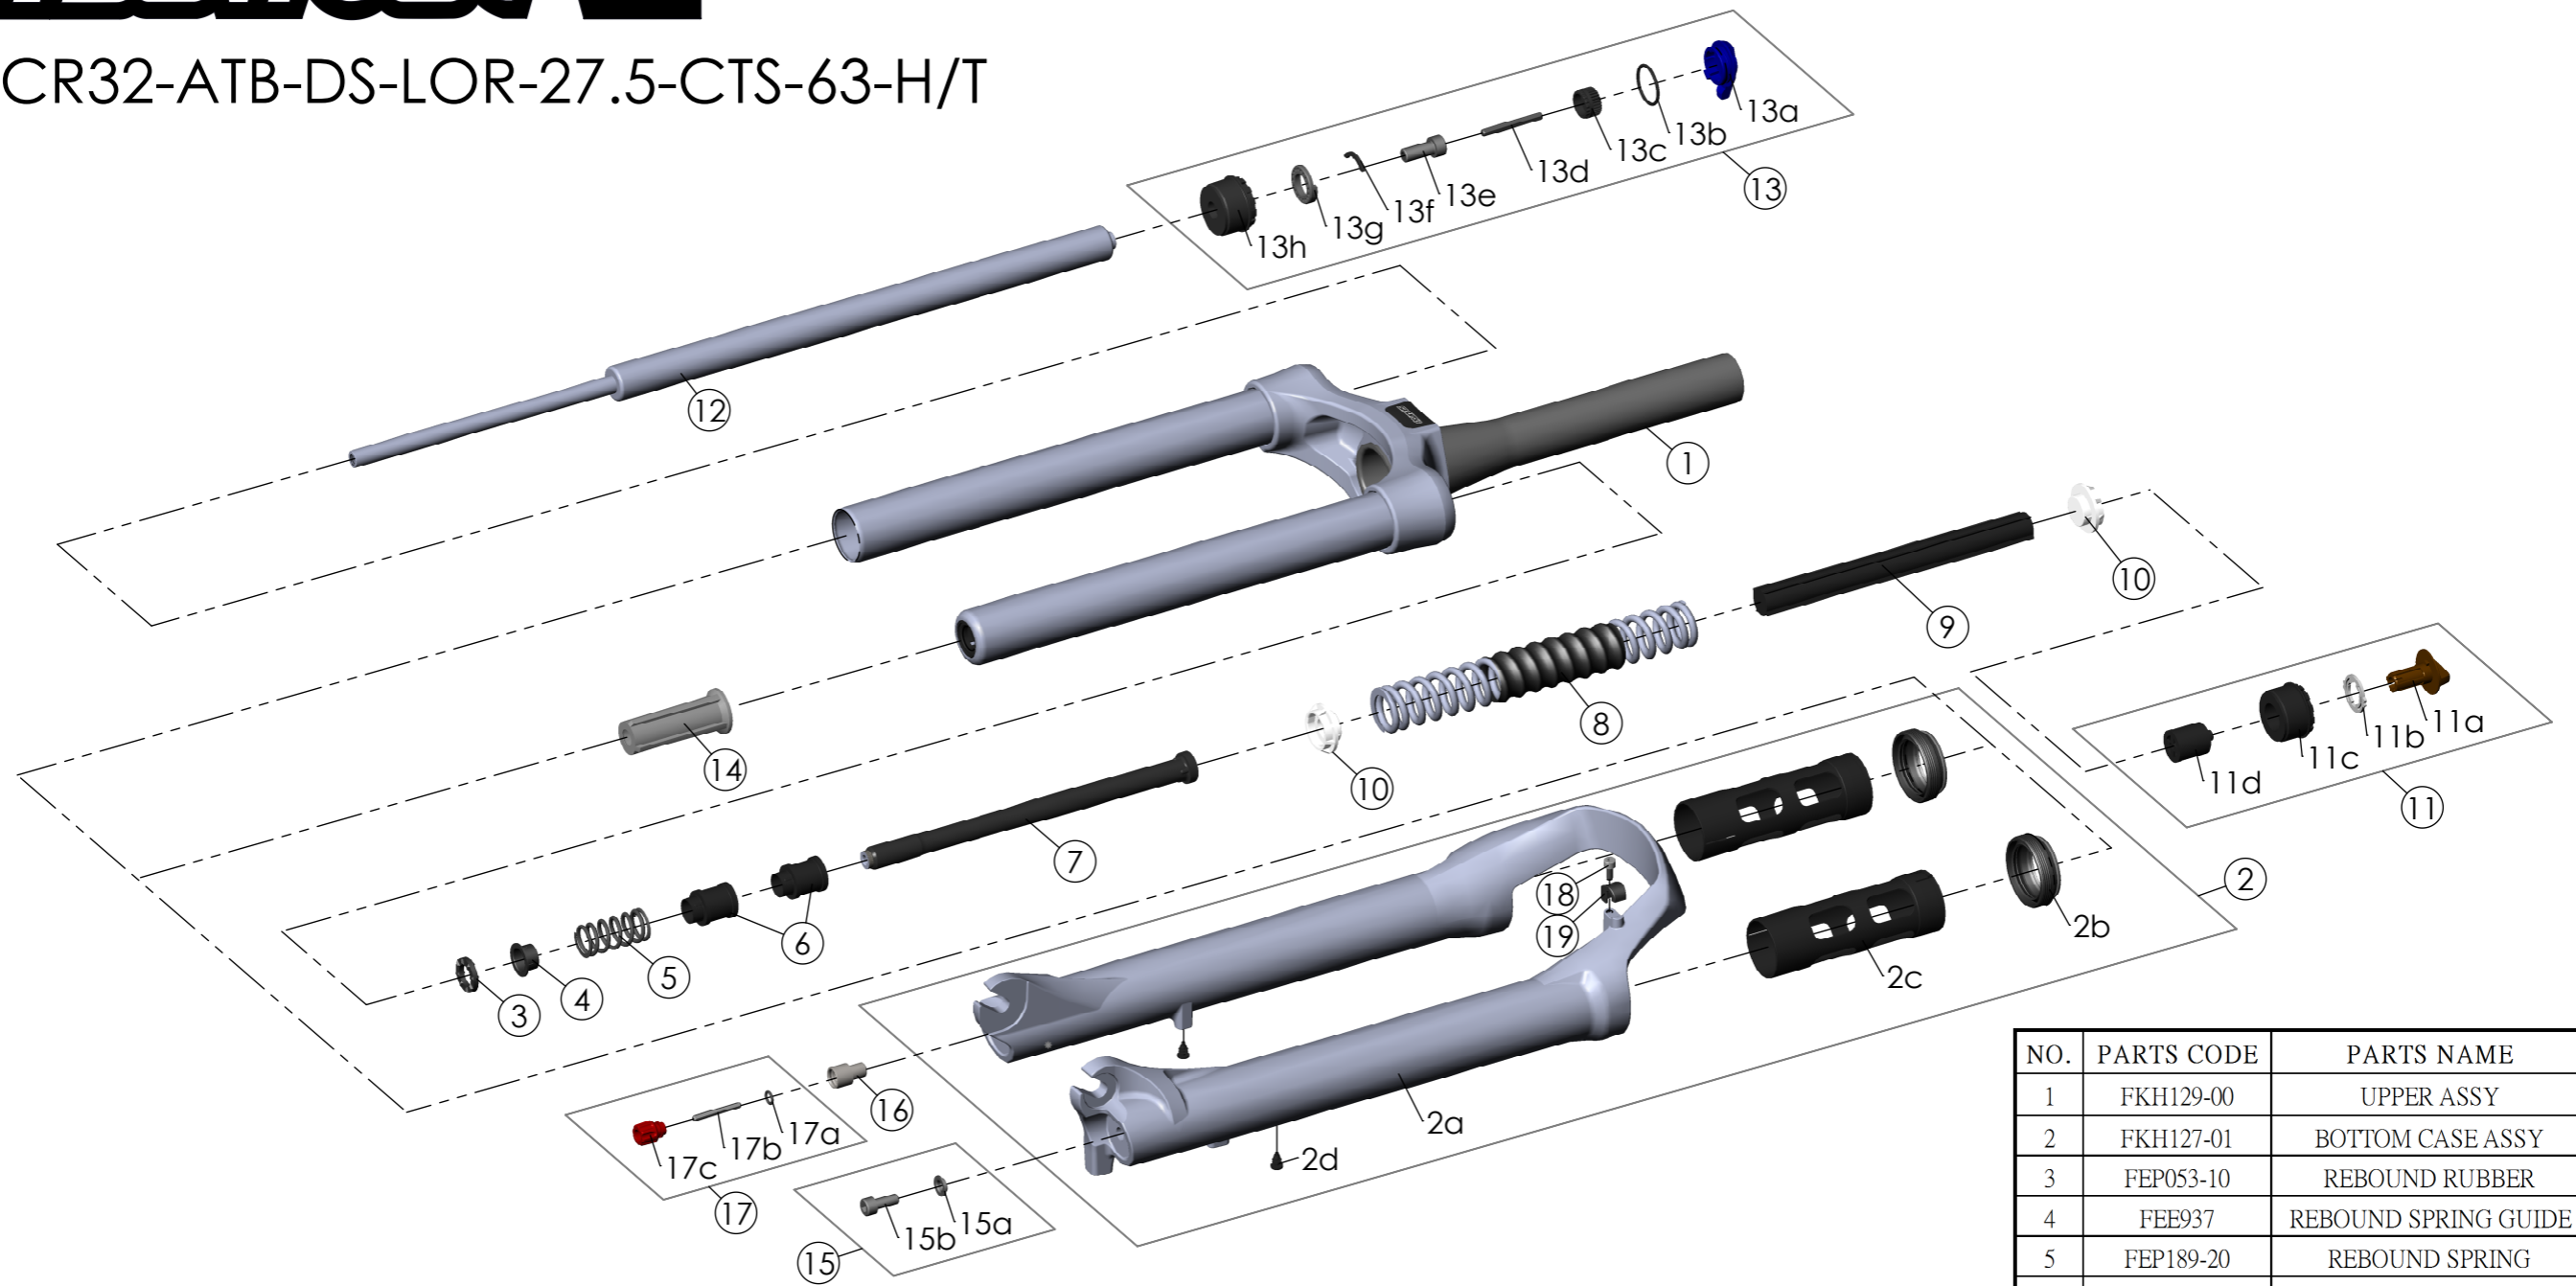

SF21XCR32-ATB-DS-LOR-27.5-CTS-63-H/T

Date	2020.-8-17	Version	0
Amended			

NO.	PARTS CODE	PARTS NAME	63	QT
1	FKH129-00	UPPER ASSY	*	1
2	FKH127-01	BOTTOM CASE ASSY	*	1
3	FEP053-10	REBOUND RUBBER	*	1
4	FEE937	REBOUND SPRING GUIDE	*	1
5	FEP189-20	REBOUND SPRING	*	1
6	FEG184	SPACER	*	2
7	FEE798-40	SUPPORT TUBE	*	1
8	FEP873-01	MAIN SPRING	*	1
9	FEP660	DAMPER	*	1
10	FEE262-40	SPRING GUIDE	*	2
11	FKE009-15	ADJUSTER ASSY	*	2
12	FUN082-10	LO-R-27.5 UNIT	*	1
13	FKE526-01	LO TOP CAP ASSY	*	1
14	FEE799-75	BOTTOM STOPPER	*	1
15	FKA044	FIXING BOLT SET	*	2
16	FSB058	DAMPER FIXING BOLT	*	1
17	FKA004-30	REBOUND KNOB ASSY	*	1
18	FSB153	GUIDE FIXING BOLT	*	1
19	FEE797	BRAKE HOSE GUIDE	*	1