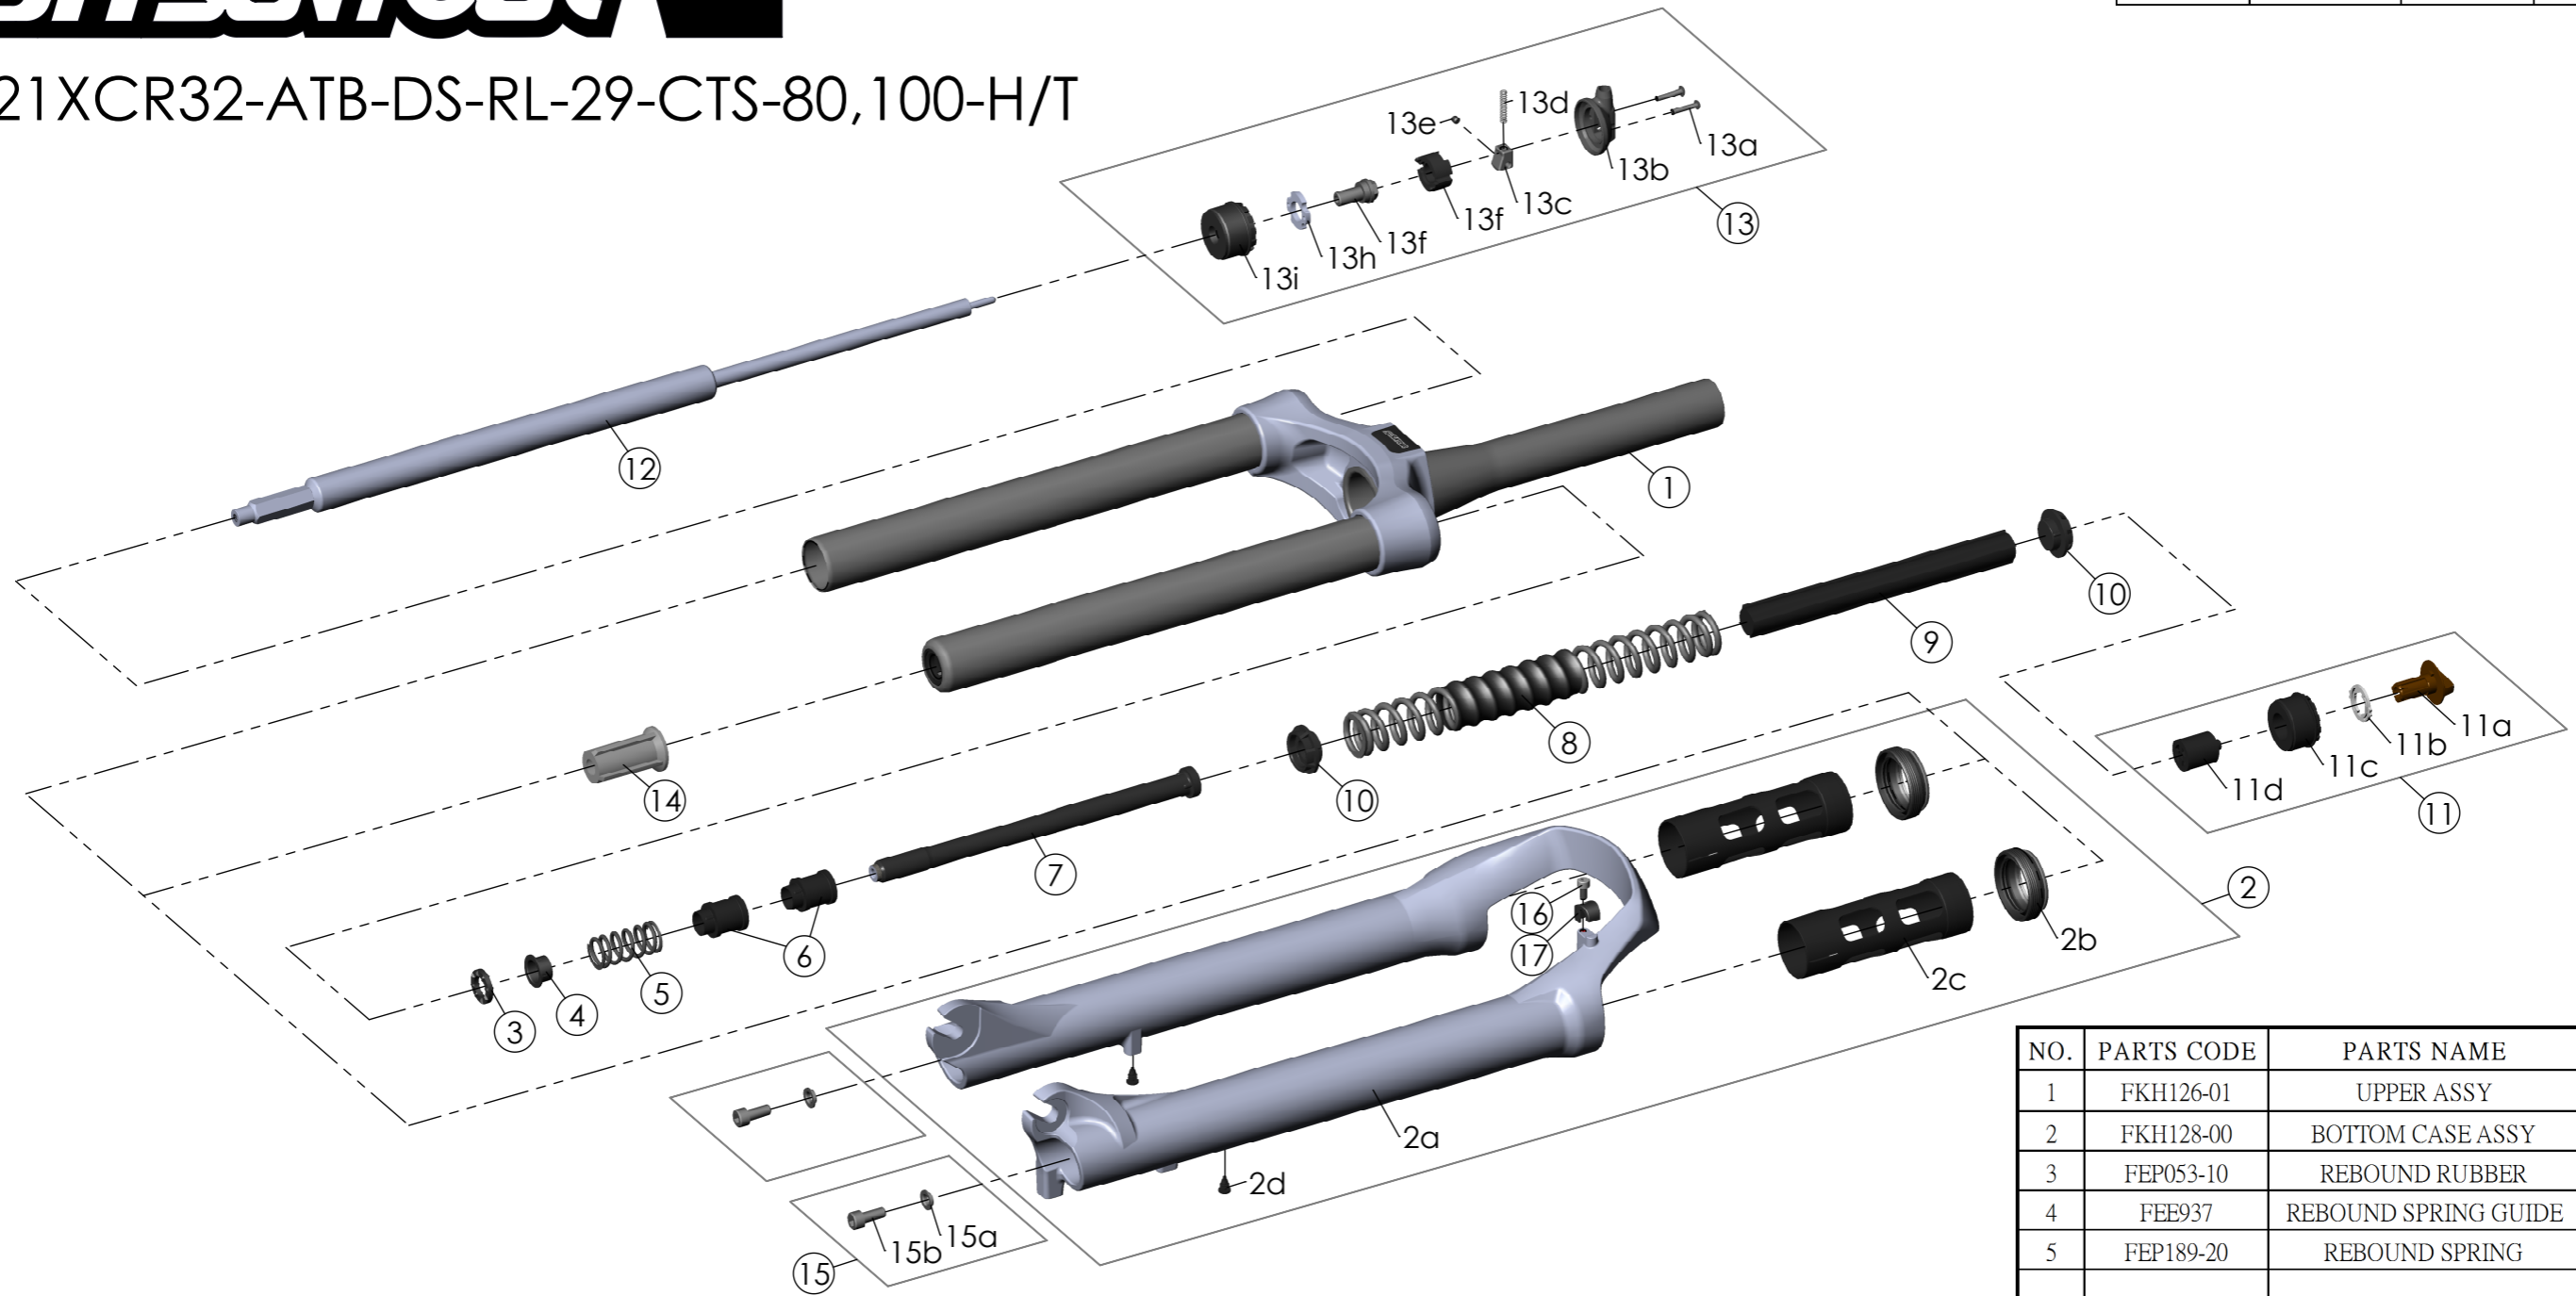

SF21XCR32-ATB-DS-RL-29-CTS-80,100-H/T

Date	2020.-8-18	Version	0
Amended			

NO.	PARTS CODE	PARTS NAME	80	100	QT
1	FKH126-01	UPPER ASSY	*	*	1
2	FKH128-00	BOTTOM CASE ASSY	*	*	1
3	FEP053-10	REBOUND RUBBER	*	*	1
4	FEE937	REBOUND SPRING GUIDE	*	*	1
5	FEP189-20	REBOUND SPRING	*	*	1
6	FEG184	SPACER	*		2
				*	1
7	FEE798-40	SUPPORT TUBE	*	*	1
8	FEP641-01 FEP640-01	MAIN SPRING	*		1
				*	1
9	FEP661	DAMPER	*	*	1
10	FEE262-30	SPRING GUIDE	*	*	2
11	FKE009-15	ADJUSTER ASSY	*	*	2
12	FUN015-50	RL-27.5 UNIT	*	*	1
13	FKE310-08	RL COVER ASSY	*	*	1
14	FEE799-70	BOTTOM STOPPER	*	*	1
15	FKA044	FIXING BOLT SET	*	*	2
16	FSB153	GUIDE FIXING BOLT	*	*	1
17	FEE797	BRAKE HOSE GUIDE	*	*	1