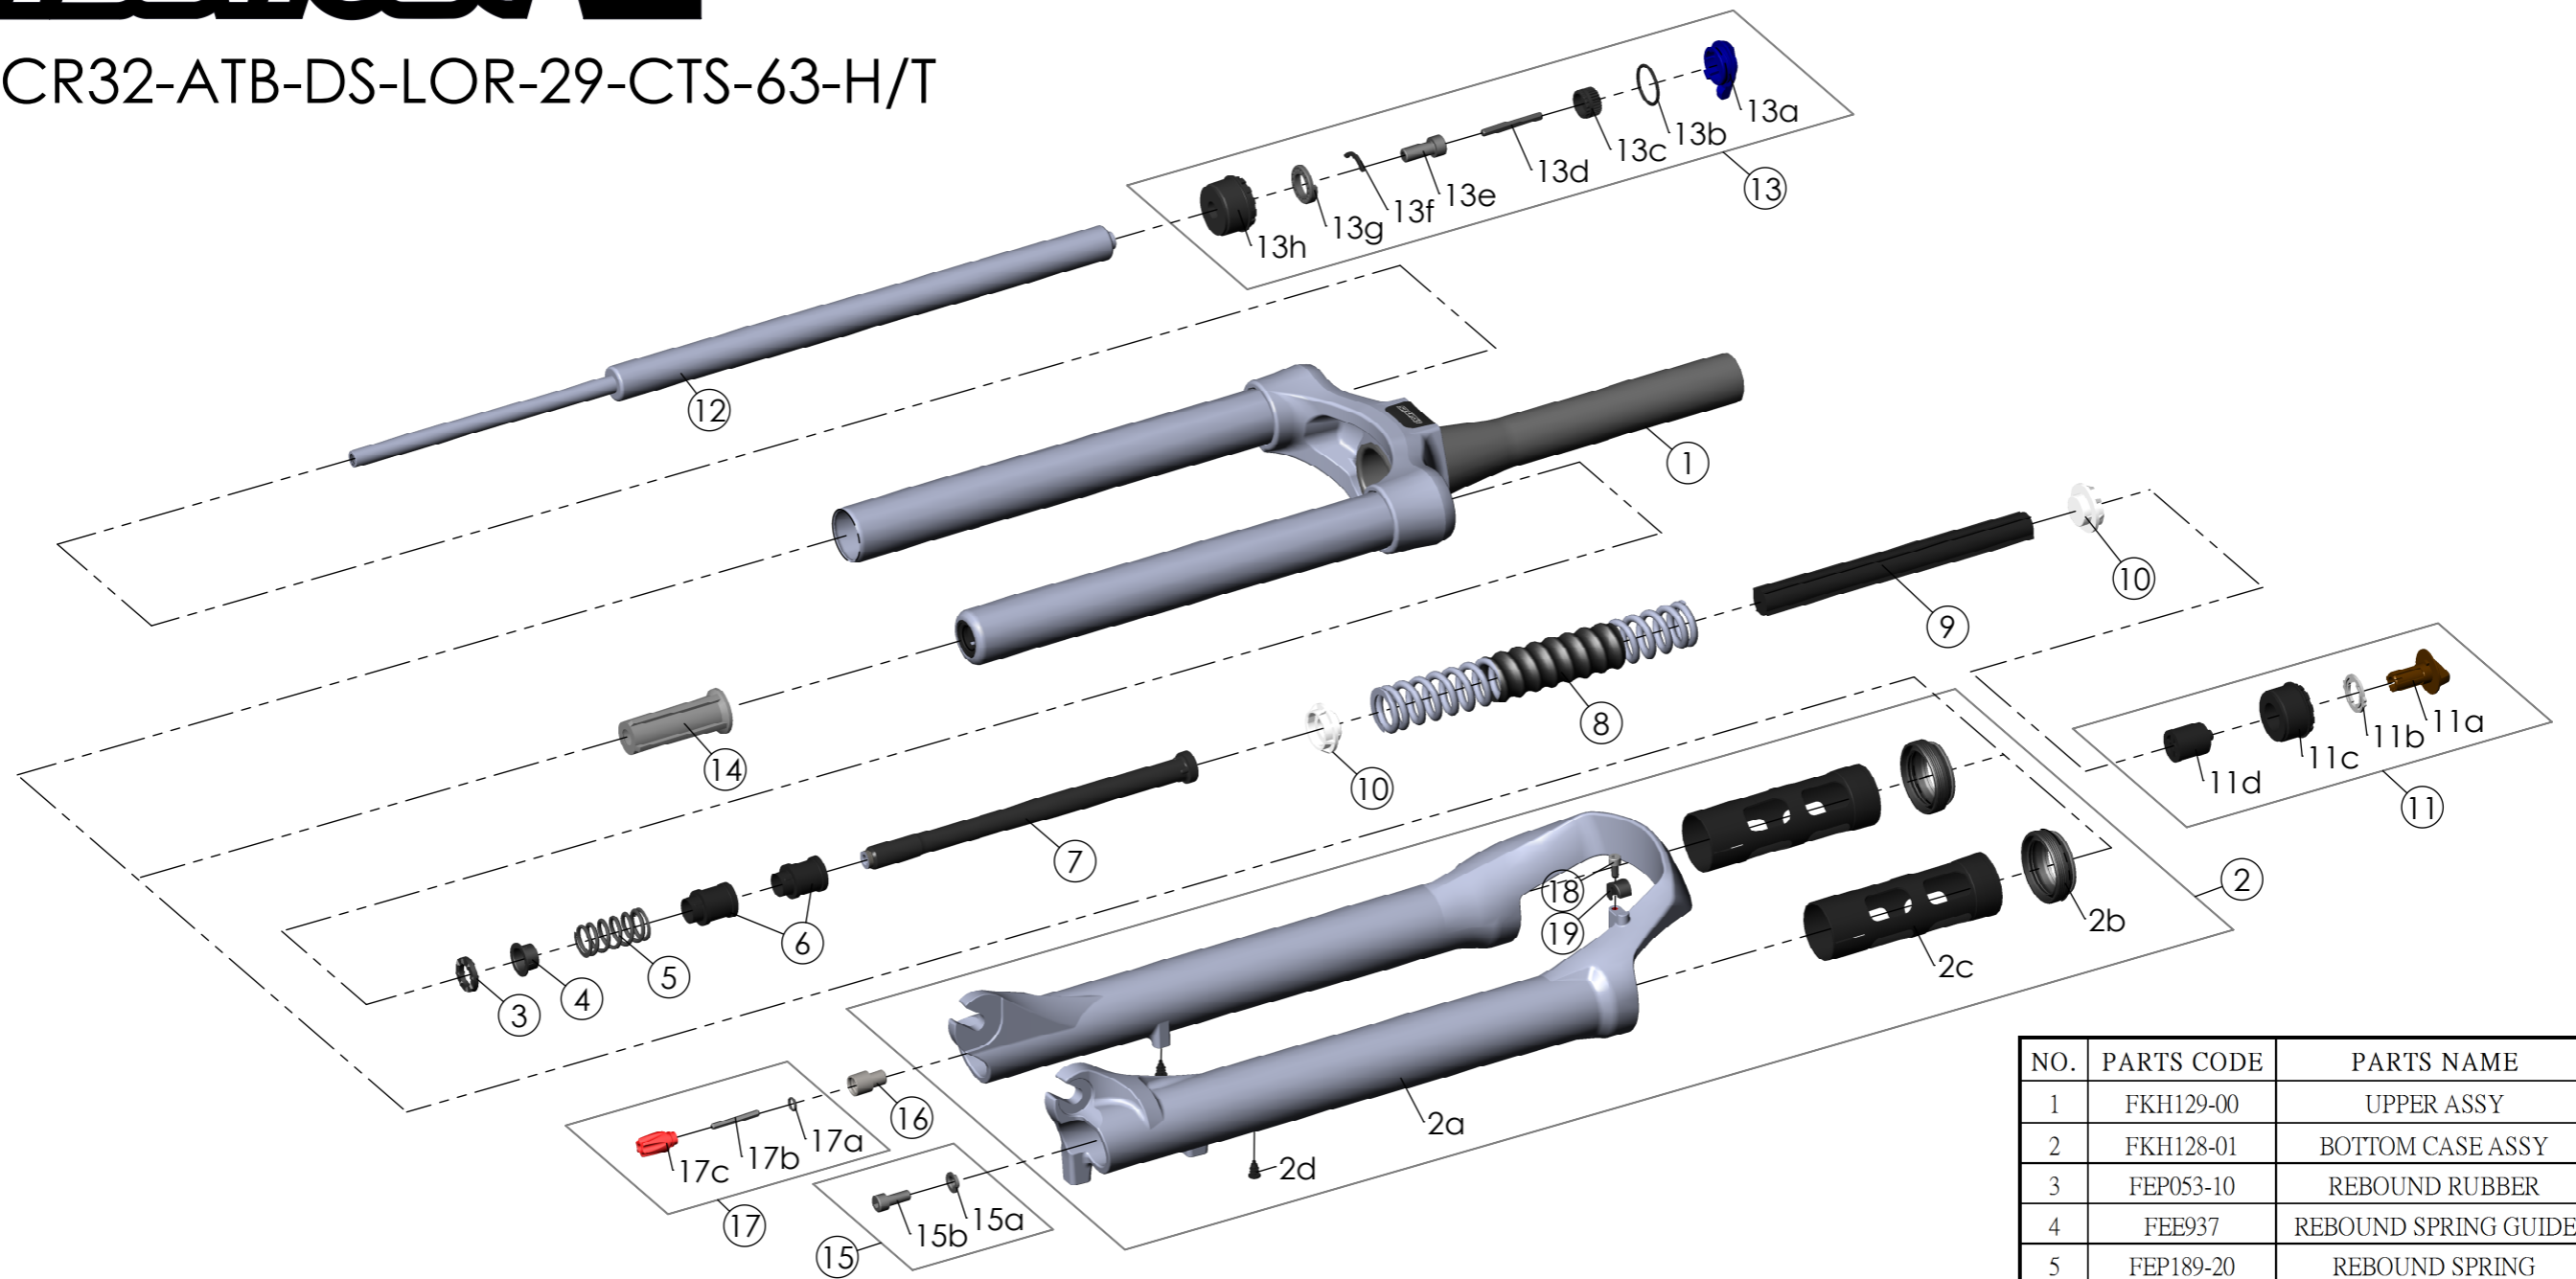

SF21XCR32-ATB-DS-LOR-29-CTS-63-H/T

Date	2020.-8-20	Version	0
Amended			

NO.	PARTS CODE	PARTS NAME	63	QT
1	FKH129-00	UPPER ASSY	*	1
2	FKH128-01	BOTTOM CASE ASSY	*	1
3	FEP053-10	REBOUND RUBBER	*	1
4	FEE937	REBOUND SPRING GUIDE	*	1
5	FEP189-20	REBOUND SPRING	*	1
6	FEG184	SPACER	*	2
7	FEE798-40	SUPPORT TUBE	*	1
8	FEP873-01	MAIN SPRING	*	1
9	FEP660	DAMPER	*	1
10	FEE262-40	SPRING GUIDE	*	2
11	FKE009-15	ADJUSTER ASSY	*	2
12	FUN082-10	LO-R-27.5 UNIT	*	1
13	FKE526-01	LO TOP CAP ASSY	*	1
14	FEE799-75	BOTTOM STOPPER	*	1
15	FKA044	FIXING BOLT SET	*	2
16	FSB058	DAMPER FIXING BOLT	*	1
17	FKA004-22	DAMPER KNOB ASSY	*	1
18	FSB153	GUIDE FIXING BOLT	*	1
19	FEE797	BRAKE HOSE GUIDE	*	1