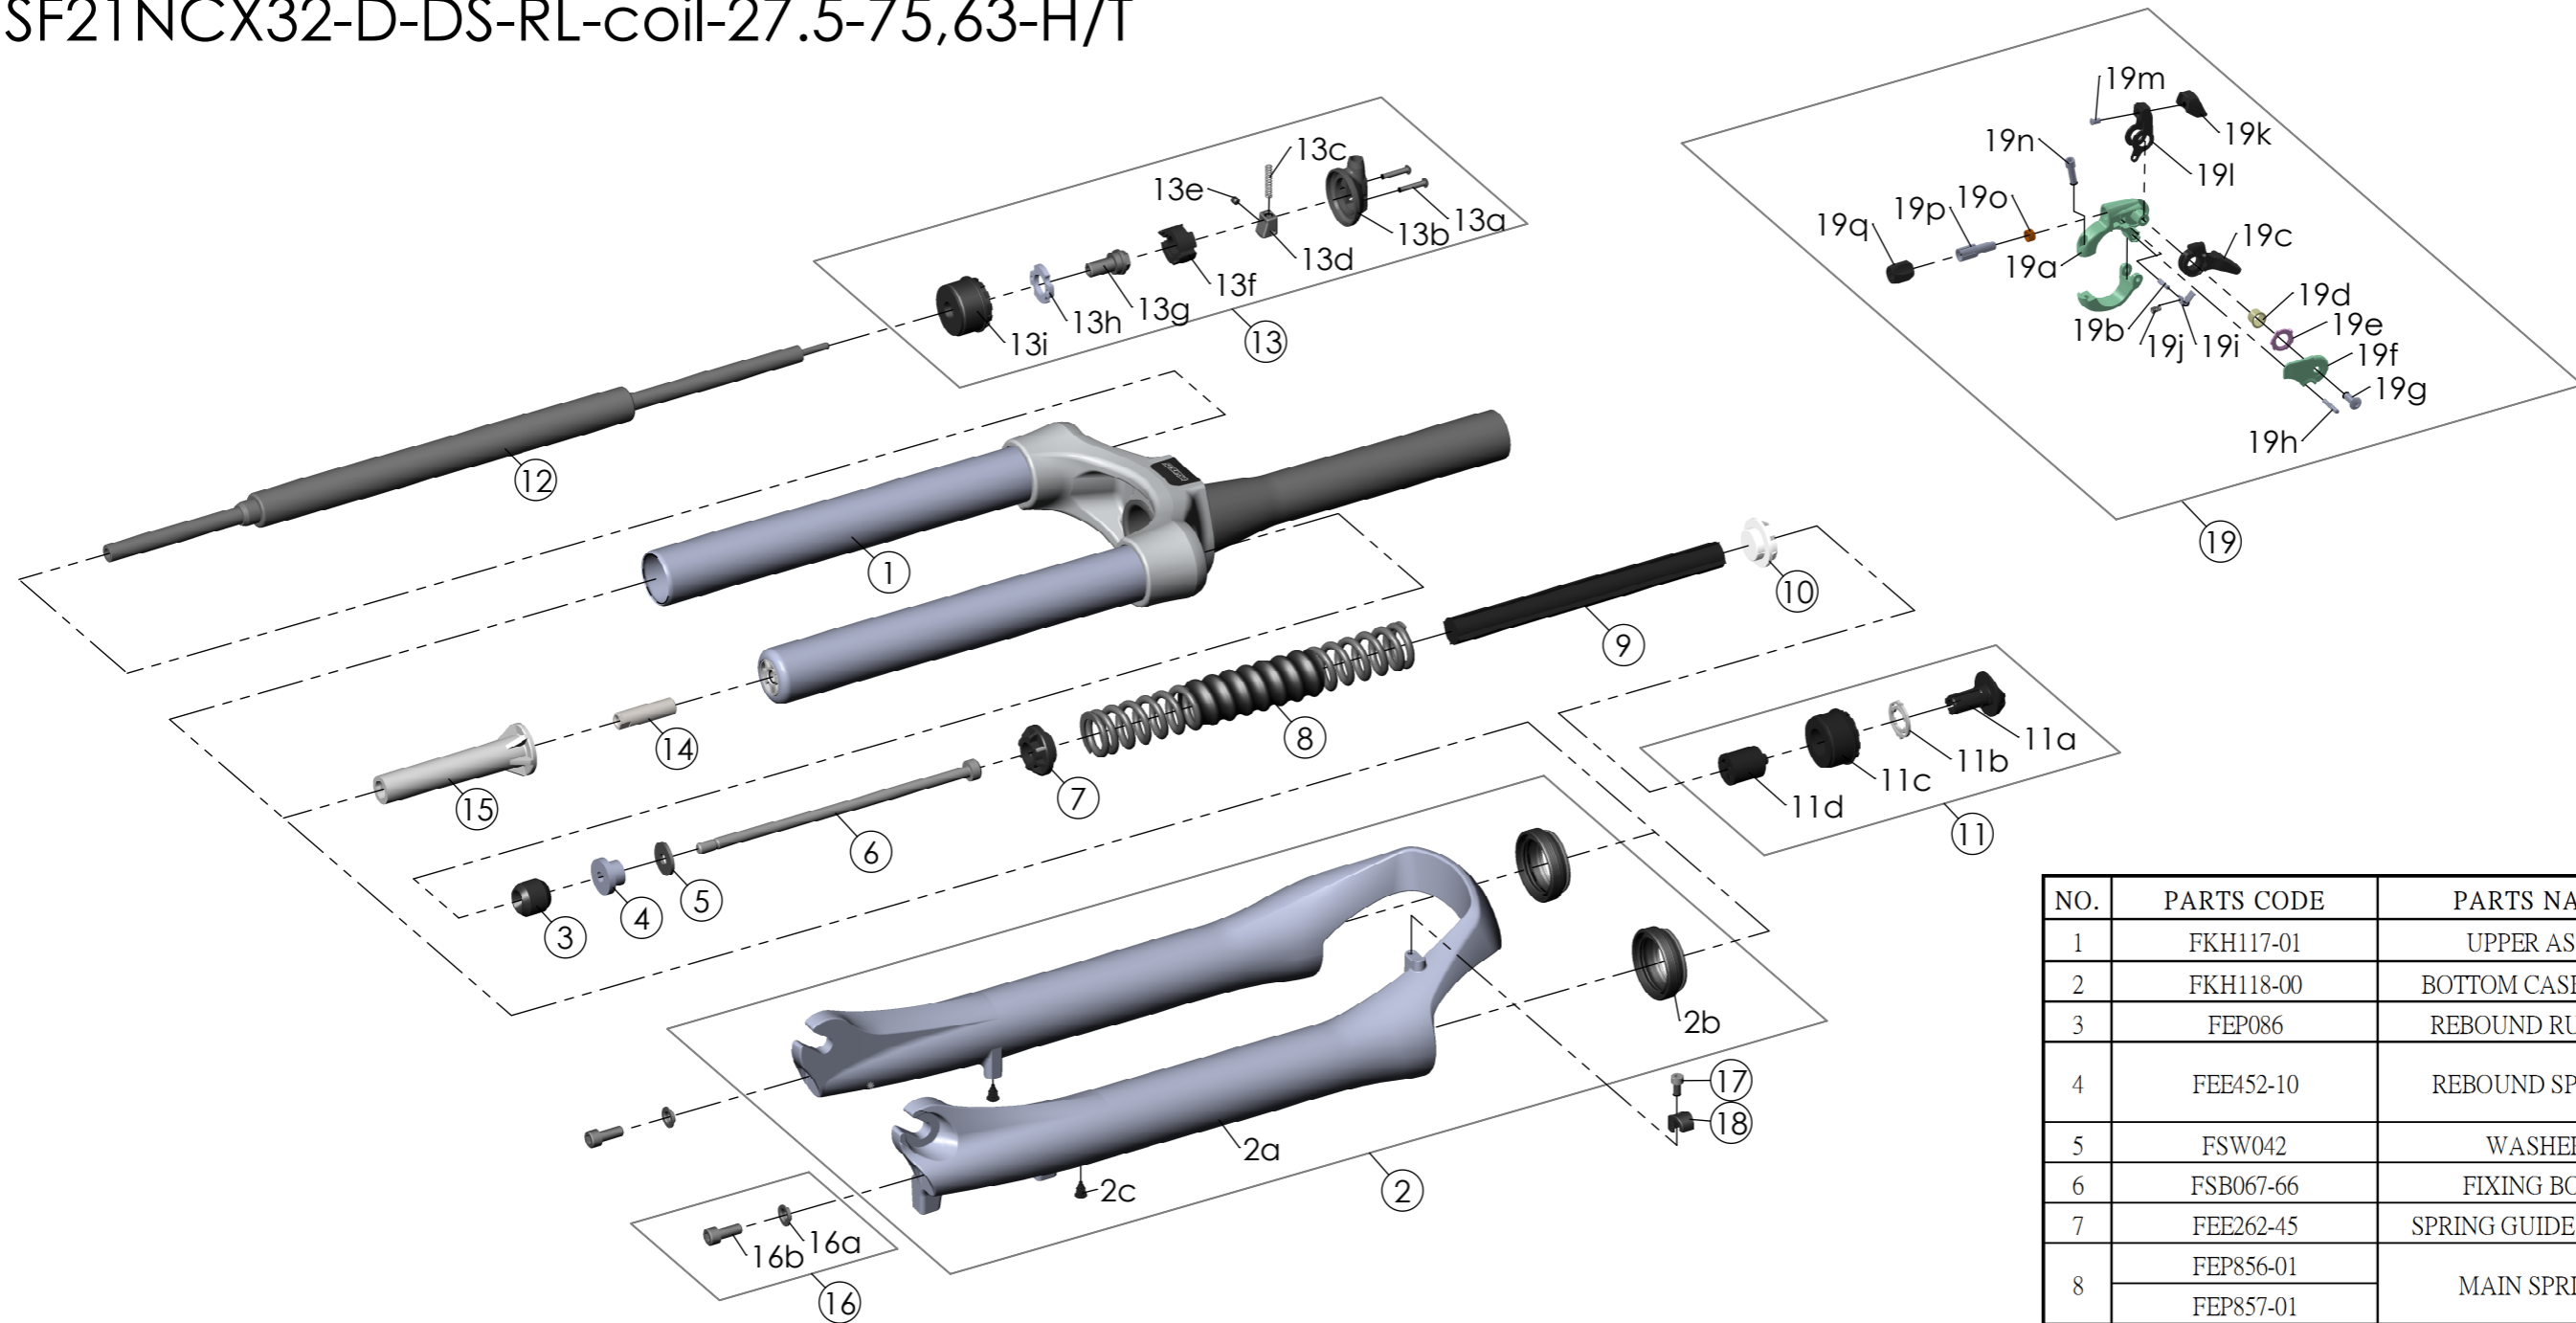

## SF21NCX32-D-DS-RL-coil-27.5-75,63-H/T

NO.	PARTS CODE	PARTS NAME	75	63	QT
1	FKH117-01	UPPER ASSY	*	*	1
2	FKH118-00	BOTTOM CASE ASSY	*	*	1
3	FEP086	REBOUND RUBBER	*	*	1
4	FEE452-10	REBOUND SPACER	*		0
				*	1
5	FSW042	WASHER	*	*	1
6	FSB067-66	FIXING BOLT	*	*	1
7	FEE262-45	SPRING GUIDE LOWER	*	*	1
8	FEP856-01	MAIN SPRING	*		1
	FEP857-01			*	1
9	FEP660	DAMPER	*	*	1
10	FEE262-40	SPRING GUIDE	*	*	1
11	FKE009-25	ADJUSTER ASSY	*	*	1
12	FUN043-18	DAMPER UNIT	*	*	1
13	FKE310-08	RL COVER ASSY	*	*	1
14	FSN027-30	BOTTOM NUT	*	*	1
15	FEG523	BOTTOM STOPPER	*	*	1
16	FKA044	FIXING BOLT SET	*	*	2
17	FSB153	GUIDE FIXING BOLT	*	*	1
18	FEE797	BRAKE HOSE GUIDE	*	*	1
19	RL22-SINGLE-U-2C-22	RENOTE LEVER ASSY	*	*	1