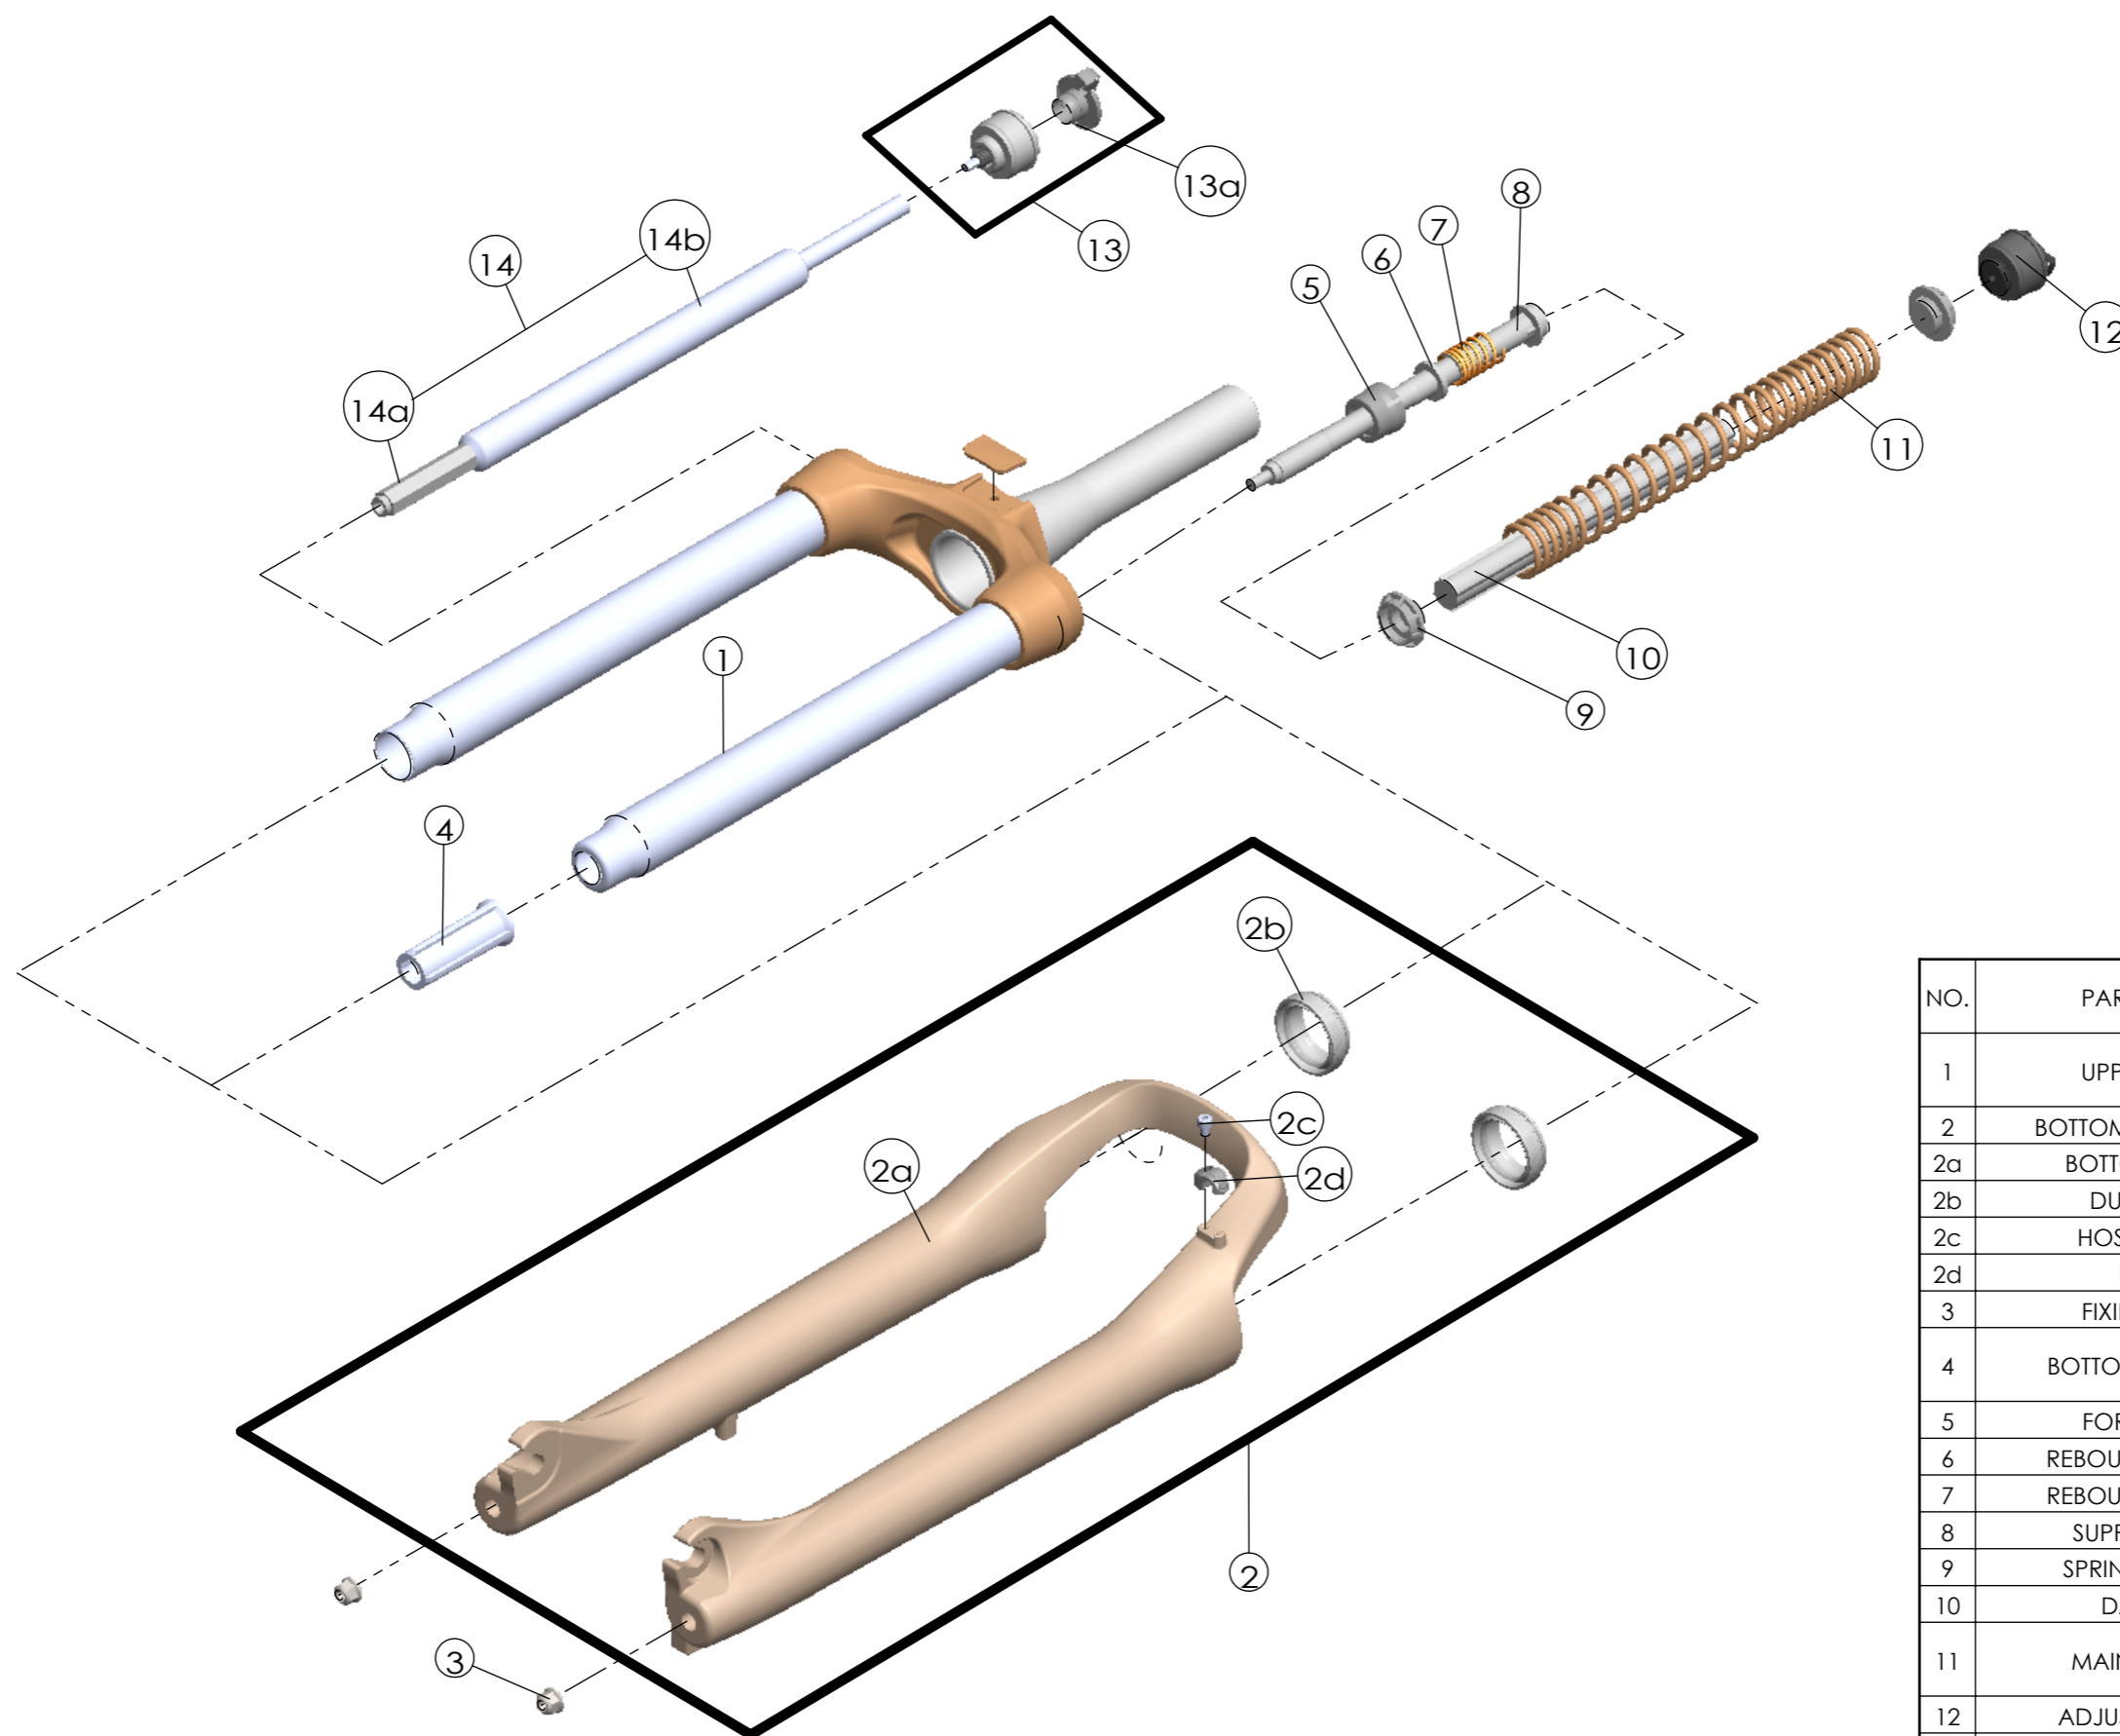

Date	2020.12.01	Version	1
Amended			

NO.	PART NAME	PART CODE	QTY.	
			80	100
1	UPPER ASSY	FKZ146-04	1	-
		FKZ146-06	-	1
2	BOTTOM CASE ASSY	FKZ148-10	1	1
2a	BOTTOM CASE	FPB505	1	1
2b	DUST SEAL	FAA169-20	2	2
2c	HOSE GUIDE	FEG166	1	1
2d	BOLT	FSB153	1	1
3	FIXING NUT	FSN023	2	2
4	BOTTOM STOPPER	FEE806-80	1	-
		FEE806-20	-	1
5	FORK NOSE	FEE805	1	1
6	REBOUND RUBBER	FEP053	1	1
7	REBOUND SPRING	FEP189-20	1	1
8	SUPPORT TUBE	FEE800-10	1	1
9	SPRING GUIDE	FEE262-30	2	2
10	DAMPER	FEP661-21	1	1
		FEP832	1	-
11	MAIN SPRING	FEP758-10	-	1
		FEP832	1	-
12	ADJUST SYSTEM	FKE009-21	1	1
13	LO ADJUST SYSTEM	FKE028-38	1	1
13a	KNOB	FEG426	1	1
14	DAMPER UNIT	FUN006-29	1	1
14a	DAMPER BODY	FUN006-20	1	1
14b	SUPPORT TUBE	FEE314-12	1	1