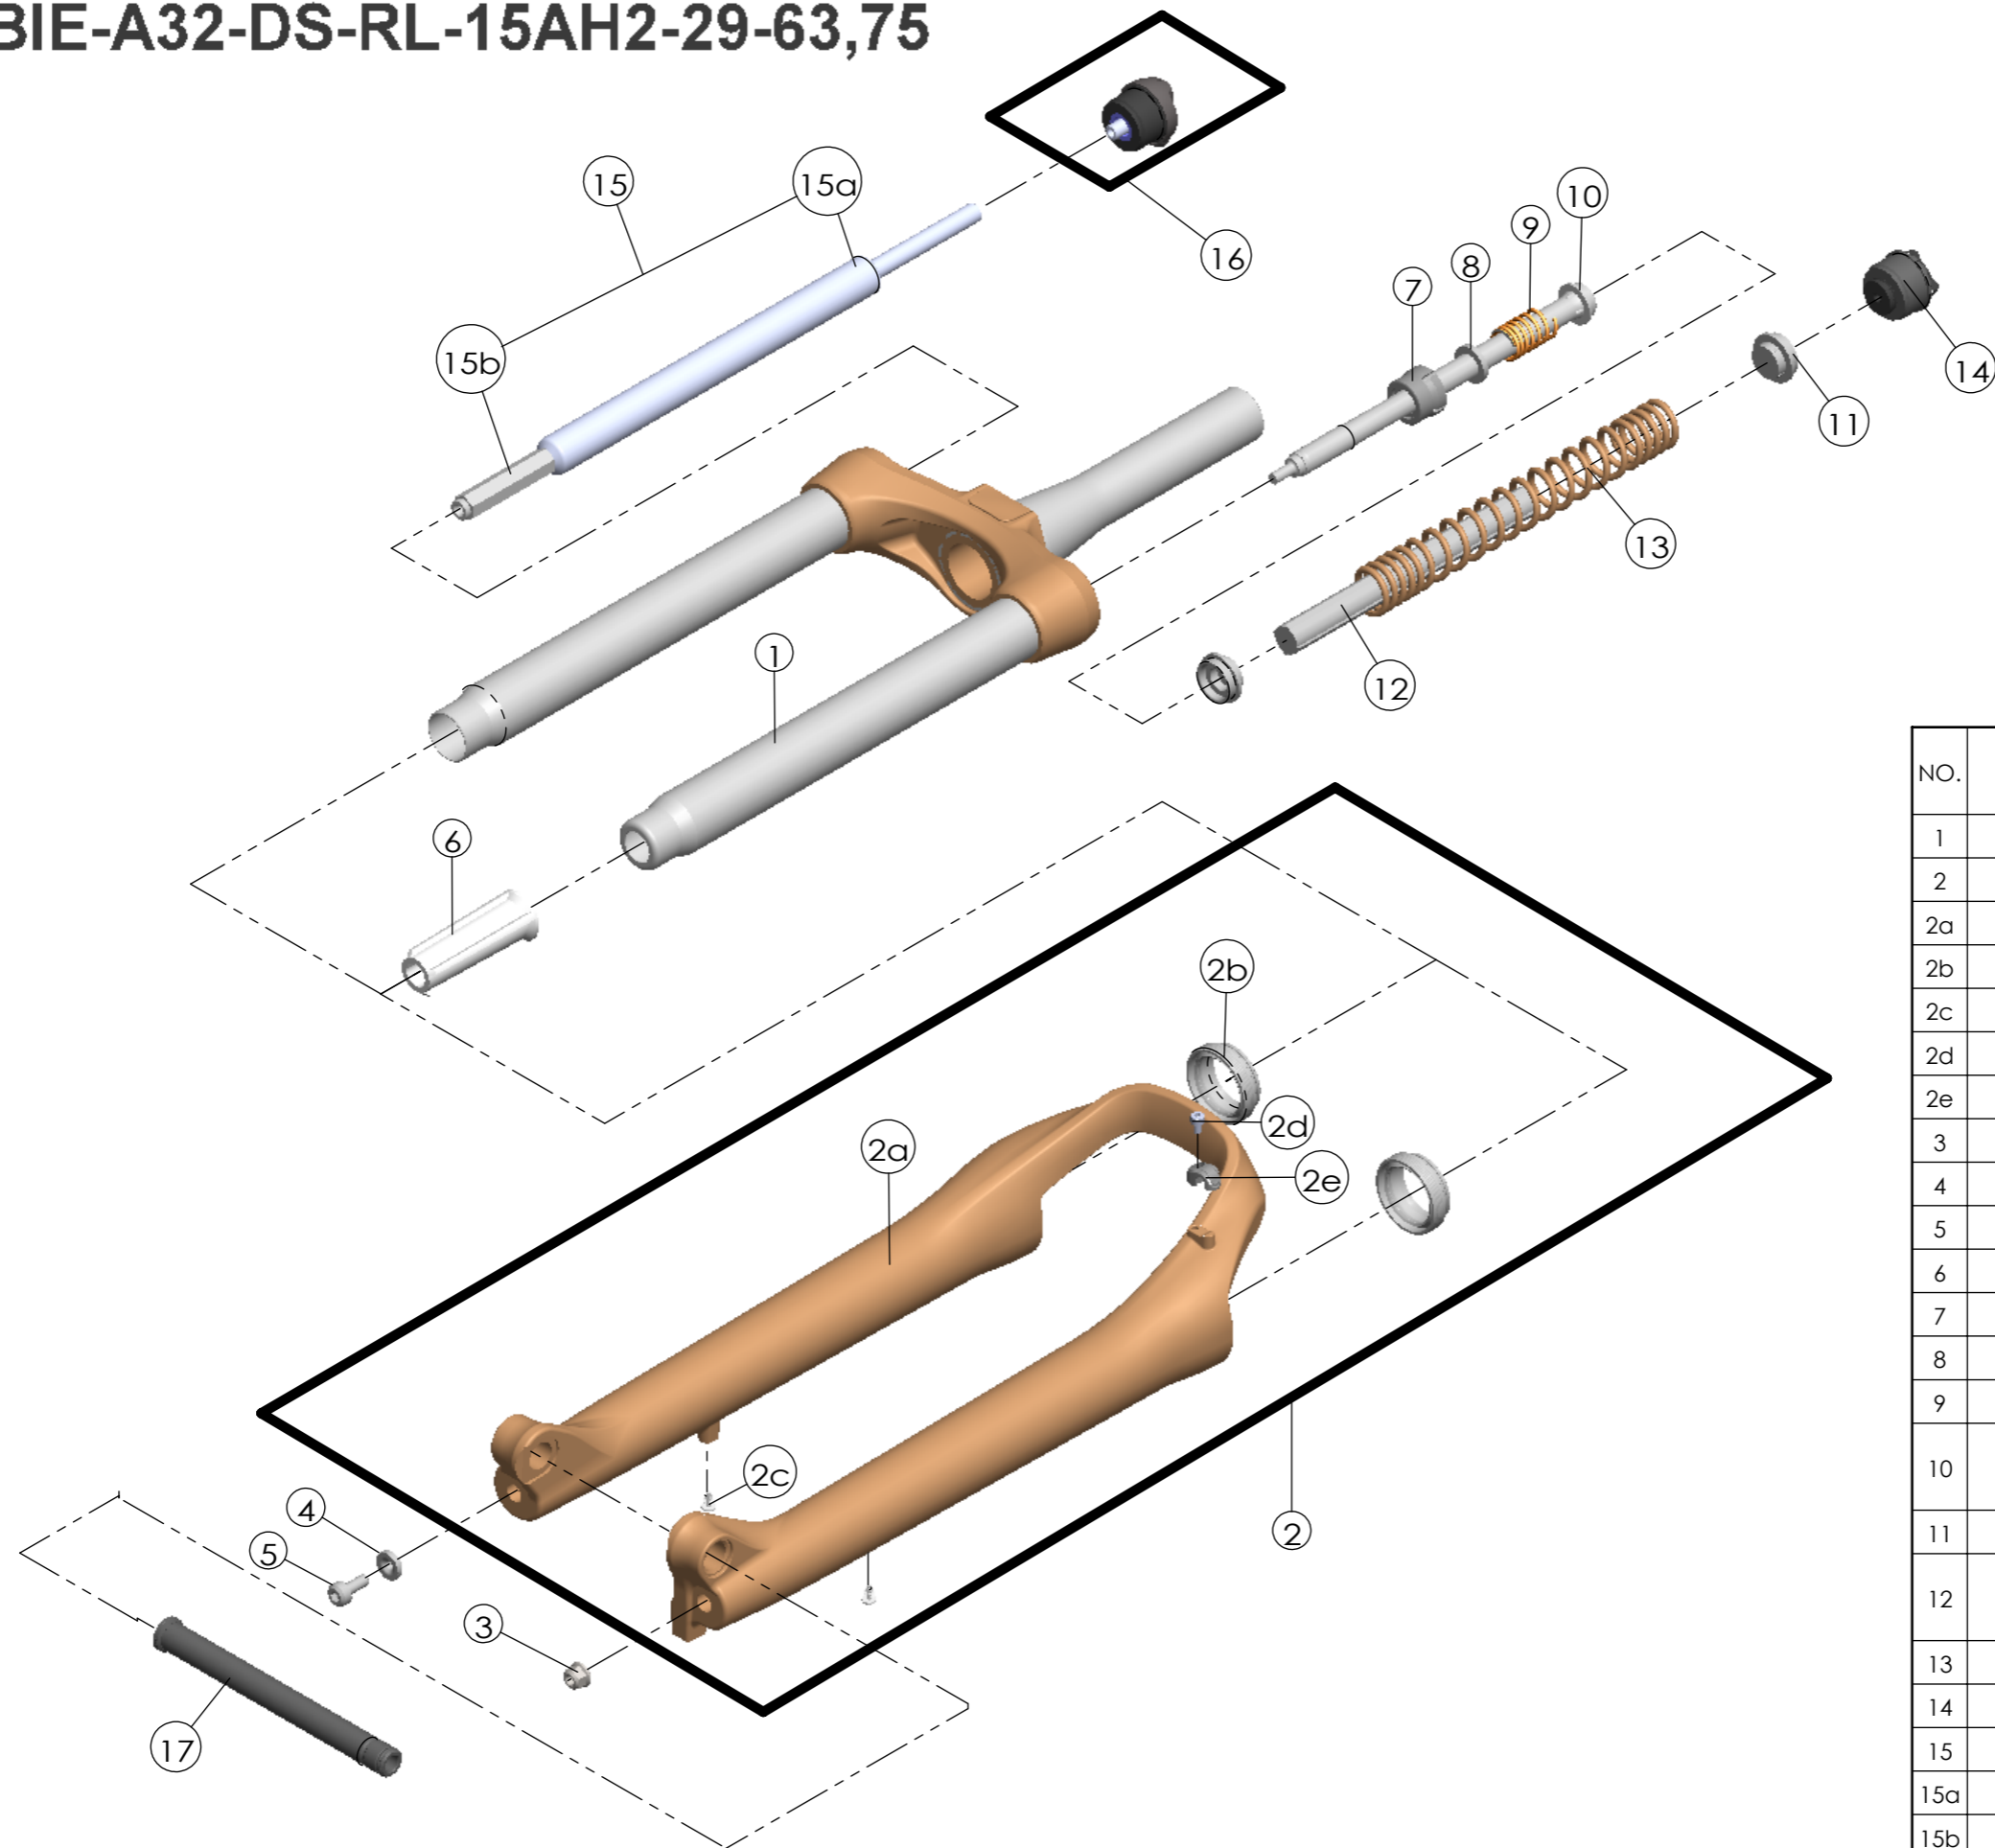

Date	2019.04.03	Version	1
Amended			

NO.	PART NAME	PART CODE	QTY.	
			63	75
1	UPPER ASSY	FKZ128-02	1	1
2	BOTTOM CASE ASSY	FKZ130-20	1	1
2a	BOTTOM CASE	FPB485-10	1	1
2b	DUST SEAL	FAA169-20	2	2
2c	MOUNT CAP	FAA199	2	2
2d	BOLT	FSB153	1	1
2e	HOSE GUIDE	FEG166	1	1
3	FIXING NUT	FSN023	1	1
4	WASHER	FSW025	1	1
5	FIXING BOLT	FSB070	1	1
6	BOTTOM STOPPER	FEE806-80	1	1
7	FORK NOSE	FEE805	1	1
8	REBOUND RUBBER	FEP053	1	1
9	REBOUND SPRING	FEP189-20	1	1
10	SUPPORT TUBE	FEE800	1	-
		FEG175	-	1
11	SPRING GUIDE	FEE262-30	2	2
12	MAIN SPRING	FEP833	1	-
		FEP832	-	1
13	DAMPER	FEP661-21	1	1
14	ADJUST SYSTEM	FKE009-21	1	1
15	DAMPER UNIT	FUN015-08	1	1
15a	DAMPER BODY	FUN015-00	1	1
15b	SUPPORT TUBE	FEE314-14	1	1
16	LO ADJUST SYSTEM	FKE310-12	1	1
17	15QLC32 AXLE SET	FKA117-02	1	1