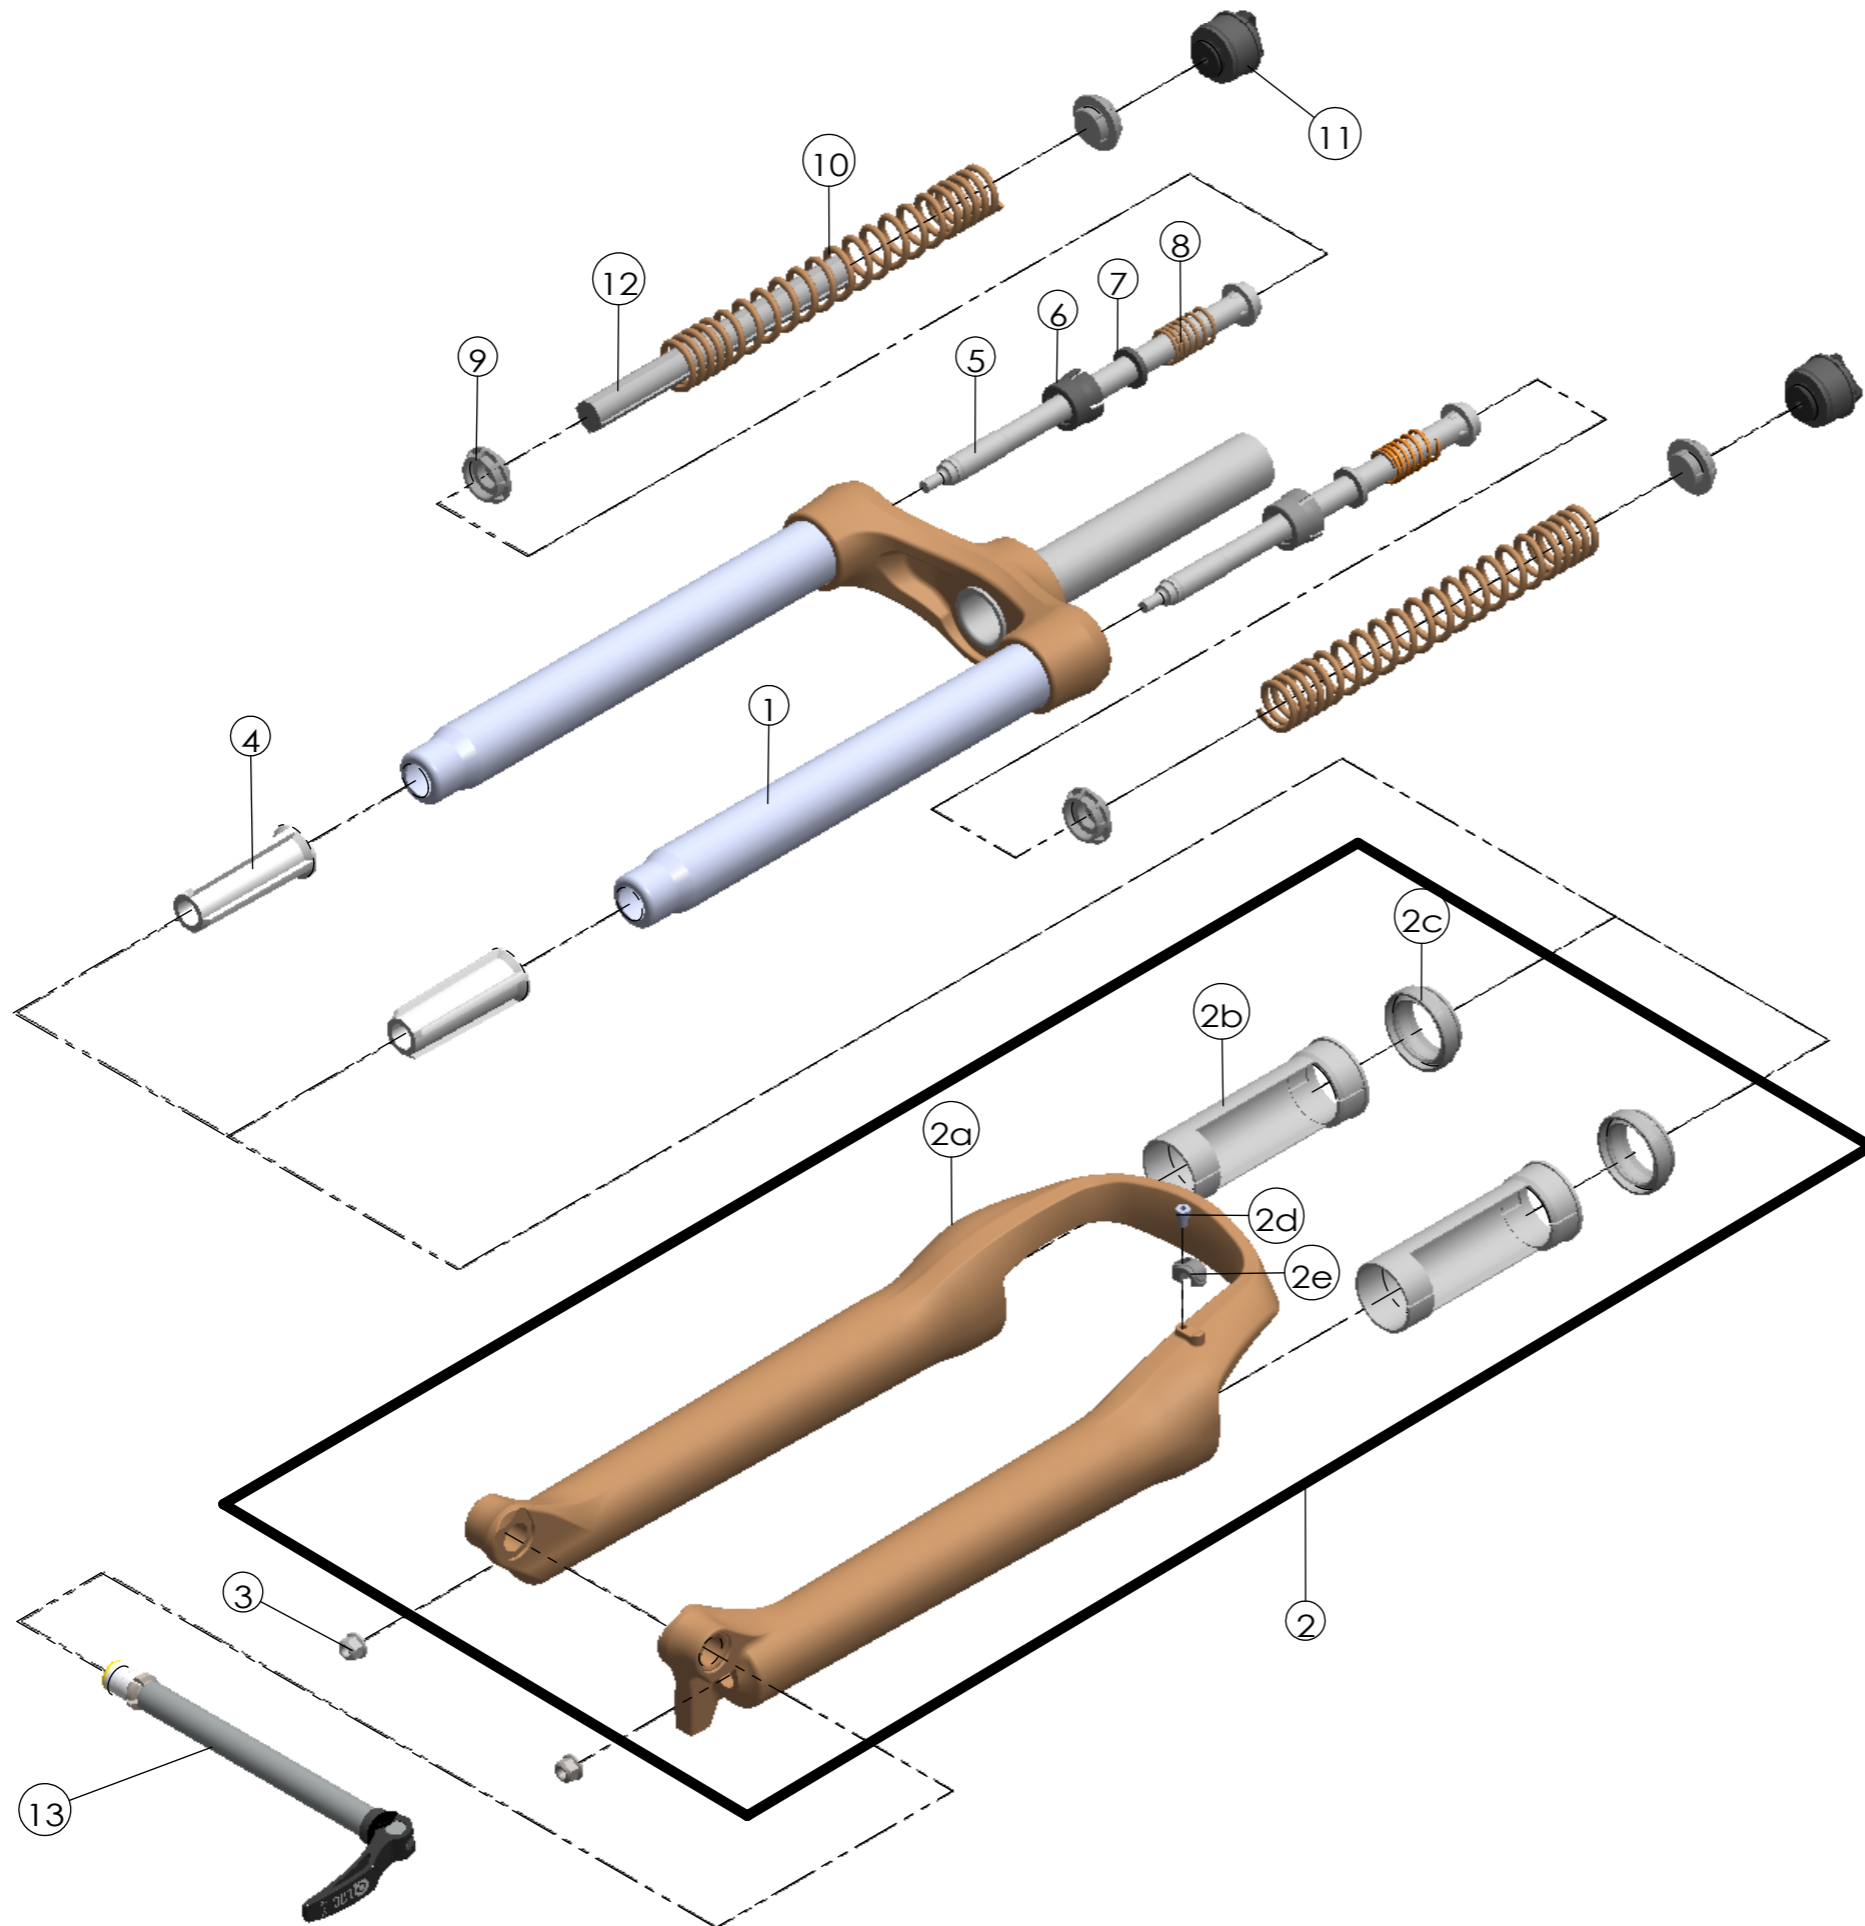

Date	2016.7.28	Version	1
Amended			

NO.	PART NAME	PART CODE	QTY.		
			80	100	120
1	UPPER ASSY	FKZ096-01	1	-	-
		FKZ096-02	-	1	-
		FKZ096-03	-	-	1
2	BOTTOM CASE ASSY	FKZ097-10	1	1	1
2a	BOTTOM CASE	FPB424	1	1	1
2b	SLIDER SLEEVE	FEG137	2	2	2
2c	DUST SEAL	FAA169-20	2	2	2
2d	BOLT	FSB153	1	1	1
2e	HOSE GUIDE	FEG166	1	1	1
3	FIXING NUT	FSN023	2	2	2
4	BOTTOM STOPPER	FEE959-00	2	-	-
		FEP806-40	-	2	-
		FEP806-30	-	-	2
5	SUPPORT TUBE	FEG175	2	2	2
6	FORK NOSE	FEE805	2	2	2
7	REBOUND RUBBER	FEP053	2	2	2
8	REBOUND SPRING	FEP058-20	2	2	2
9	SPRING GUIDE	FEE262-30	4	4	4
10	MAIN SPRING	FEP746	2	-	-
		FEP745	-	2	-
		FEP757	-	-	2
11	ADJUST SYSTEM	FKE009-21	2	2	2
12	DAMPER	FEP661-10	1	1	1
13	15QLC32-110 AXLE SET	FKA100-25	1	1	1